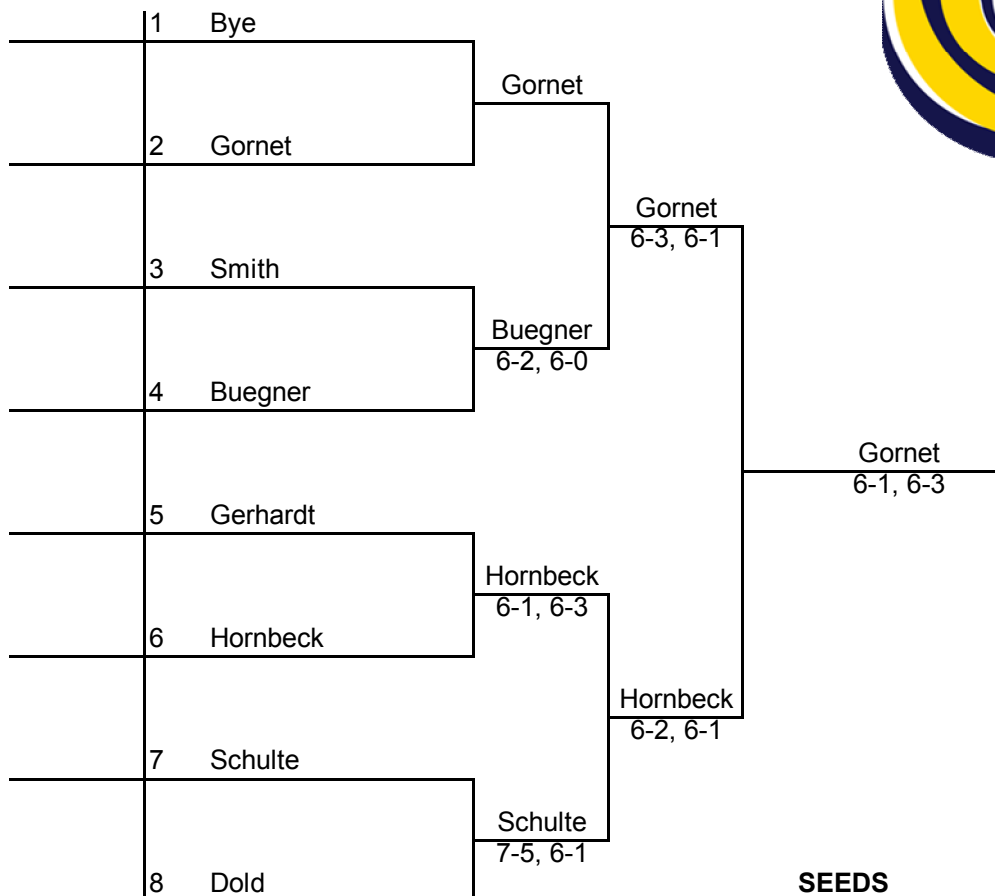

Hosted by Wichita State

Men's Doubles

1	Ross Guignon/ Jackson Withrow			
		Guignon/ Withrow		
2	Bye			
			Guignon/ Withrow	
3	Wil Rodwell Truit Gray		8-2	
		Rodwell/ Gray		
4	Josh Smith/ Arin Enge	9-7		
				Guignon/ Withrow
5	Bobby Florence/ Conner Edwards			8-3
		Edwards/ Florence		
6	Max Cooper/ Bryan Thomas	8-3		
			Edwards/ Florence	
7	Bye		8-6	
8	Jake Ohlhausen/ Grant Tesmer			
		Ohlhausen/ Tesmer		

SEEDS

1	Guignon/Withrow
2	Ohlhausen/Tesmer
3	
4	

Consolation:
Thomas/Cooper d Smith/Enge 9-8 (3)

2011 ITA Summer Circuit

Presented by the USTA

Hosted by Wichita State University

Women's Singles

SEEDS

1	Mia Lancaster (OU)
2	Alecia Kauss (IU)
3	Noelle Malley (Ohio St.)
4	Ashley Chiaf (Mizzou)

2011 ITA Summer Circuit

Presented by the USTA

Hosted by Your Wichita State

Women's Consolation Singles

SEEDS

1	
2	
3	
4	