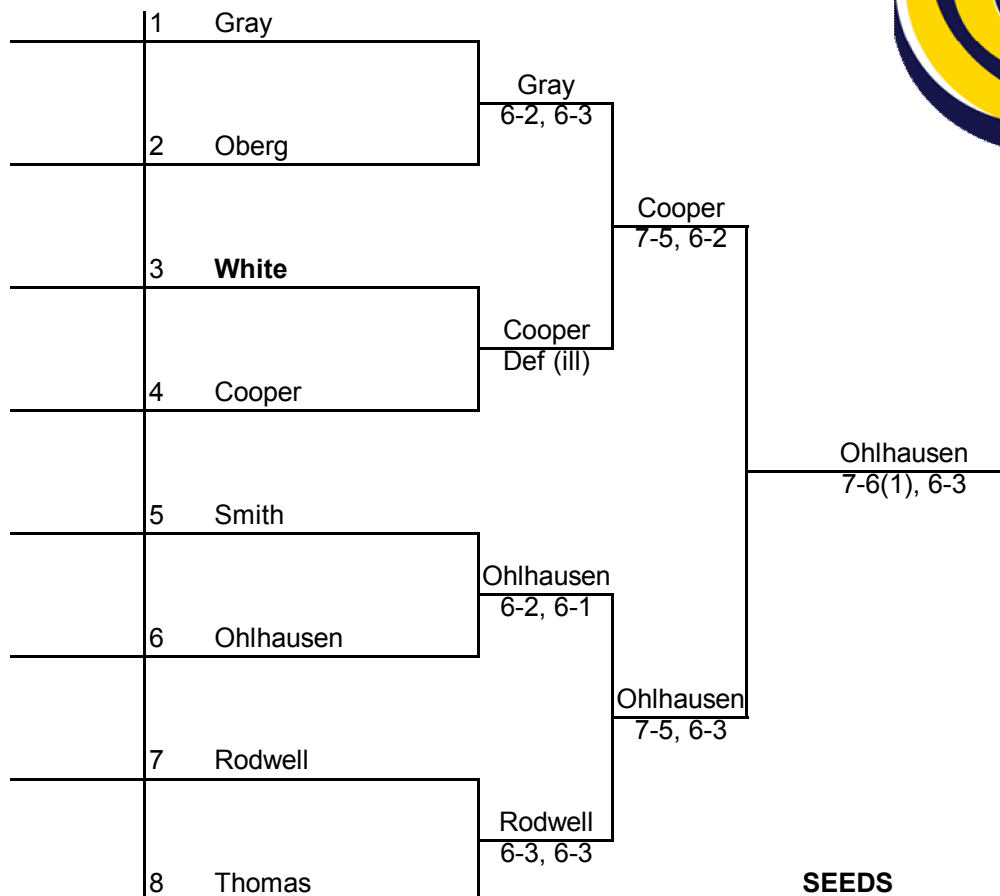

2011 ITA Summer Circuit

Presented by the USTA

Hosted by Wichita State

Men's Consolation Singles

SEEDS

1	
2	
3	
4	

2011 ITA Summer Circuit

Presented by the USTA