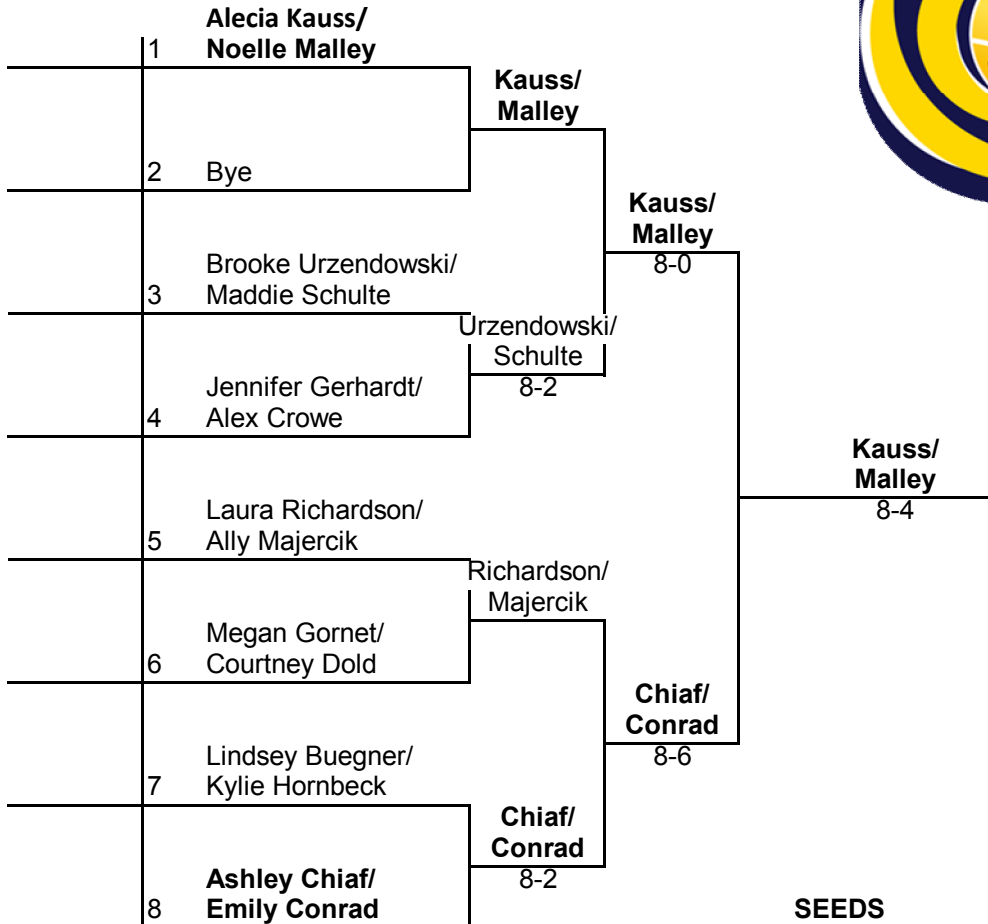

Hosted by Wichita State

Men's Doubles

1	Ross Guignon/ Jackson Withrow			
		Guignon/ Withrow		
2	Bye			
			Guignon/ Withrow	
3	Wil Rodwell Truit Gray		8-2	
		Rodwell/ Gray		
4	Josh Smith/ Arin Enge	9-7		
				Guignon/ Withrow
5	Bobby Florence/ Conner Edwards			8-3
		Edwards/ Florence		
6	Max Cooper/ Bryan Thomas	8-3		
			Edwards/ Florence	
7	Bye		8-6	
8	Jake Ohlhausen/ Grant Tesmer			
		Ohlhausen/ Tesmer		

SEEDS

1	Guignon/Withrow
2	Ohlhausen/Tesmer
3	
4	

Consolation:
Thomas/Cooper d Smith/Enge 9-8 (3)

2011 ITA Summer Circuit

Presented by the USTA

Hosted by Wichita State University

Women's Singles

SEEDS

1	Mia Lancaster (OU)
2	Alecia Kauss (IU)
3	Noelle Malley (Ohio St.)
4	Ashley Chiaf (Mizzou)

2011 ITA Summer Circuit

Presented by the USTA

Hosted by Your Wichita State

Women's Consolation Singles

SEEDS

1	
2	
3	
4	

2011 ITA Summer Circuit

Presented by the USTA

Hosted by Wichita State

Women's Doubles

SEEDS

1	Kauss/Malley
2	Chiaf/Conrad
3	
4	

Consolation:

Buegner/Hornbeck d. Gornet/Dold 8-4