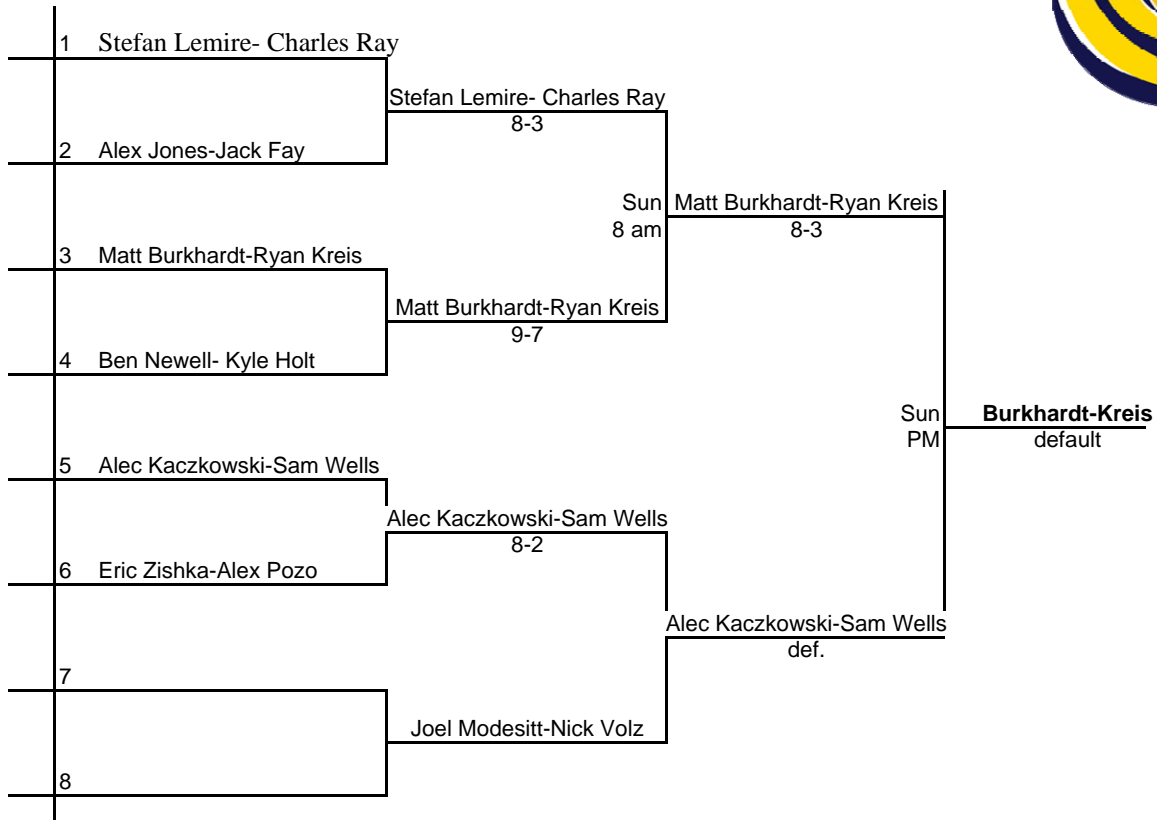

2011 ITA Summer Circuit
 Presented by the USTA
 July 1-4, 2011
 Hosted by Washington University in St. Louis
Men's Doubles Main Draw

2011 ITA Summer Circuit

Presented by the USTA

7/1/11-7/4/11

Washington University in St. Louis

Men's Doubles Back Draw

2011 ITA Summer Circuit

Presented by the USTA

7/1/11-7/4/11

Hosted by Washington University in St. Louis

Women's Singles Main Draw

Seeds

1	Elizabeth Begley Texas
2	Noelle Malley Ohio State
3	Majorie Baker Virginia
4	Lindsay Smith St. Louis, MO
5	Alecia Kauss Overland Park, KS
6	Laura Richardson New Mexico
7	Claire Dreyer KU
8	Brooke Urzendowski SLU

2011 ITA Summer Circuit

Presented by the USTA

7/1/11-7/4/11

Washington Univeristy in St. Louis Women's Singles Back Draw

2011 ITA Summer Circuit
Presented by the USTA
 7/1/11-7/4/11
Washington University in St. Louis
Women's Doubles Main Draw

SEEDS

1	Elizabeth Begley-Alecia Kauss
2	Ashleigh Chiaf-Noelle Malley
3	Majorie Baker-Brooke Urzendowski
4	Madeline Jolly -Claire Dreyer

2011 ITA Summer Circuit

Presented by the USTA

7/1/11-7/4/11

Washington Univeristy in St. Louis