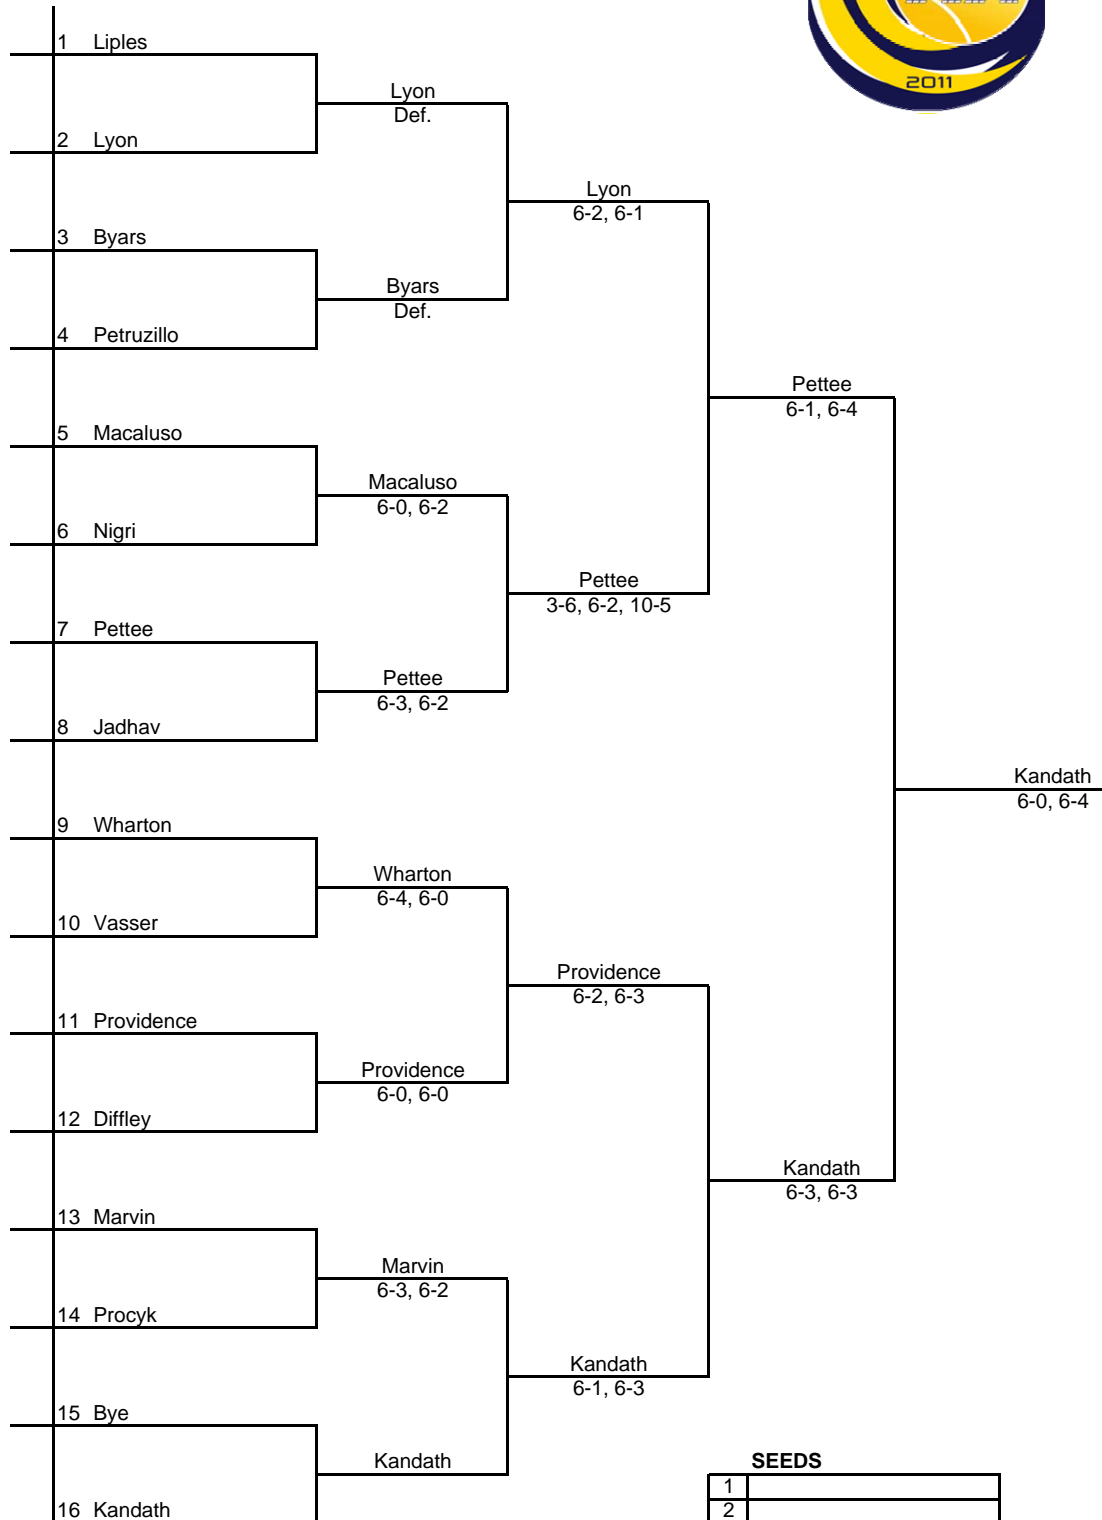

2011 ITA Summer Circuit
Presented by the USTA

Men's Doubles

1	Welnetz/Young (1)	Welnetz Young			
2	Bye		Welnetz Young		
3	Switzler/Lyon	Newhouse Solomon	8-5		
4	Newhouse/Solomon	8-5			
5	Greenbaum/Schidlovsky	Greenbaum Schidlovsky		Greenbaum Schidlovsky	
6	Place/Woody	8-4		Def.	
7	Roberts/Riveros	Roberts Riveros	9-8(3)		
8	Bye				
9	Beneck/Blake (4)	Beneck Blake			
10	Bye				
11	Malhotra/Palmer	Wiggins Borden	8-6		
12	Wiggins/Borden	8-5			
13	Hyre/Burke	Hyre Burke			
14	Smolyar/Ilic	8-6			
15	Dove/Carney	Dove Carney	8-3		
16	Bye				
17	Bye	Ambrosio Smyth			
18	Ambrosio/Smyth				
19	Bye	Eck Sambrick	8-3		
20	Eck/Sambrick				
21	Davidow/Jonas	Davidow Jonas			
22	Aronson/Cunningham	8-6			
23	Bye	Bush Pecht	8-1		
24	Bush/Pecht (3)				
25	Bye	Motta Topham			
26	Motta/Topham				
27	Bye	Amico Fanshel	8-4		
28	Amico/Fanshel				
29	Salomon/Zabetakis	Brinzenskiy Sosonkin	8-4		
30	Brinzenskiy/Sosonkin				
31	Bye	McElwain Cromwell	8-6		
32	McElwain/Cromwell (2)				

	Greenbaum Schidlovsky	
	Wiggins Borden	8-6
	Wiggins Borden	8-3
	Dove Carney	8-3
	Wiggins Borden	8-6
	Ambrosio Smyth	8-3
	Bush Pecht	8-6
	Bush Pecht	9-8 (3)
	Amico Fanshel	8-6
	McElwain Cromwell	8-6

SEEDS	
1	
2	
3	
4	
5	
6	
7	
8	

2011 ITA Summer Circuit

Presented by the USTA

Hosted by Penn State
Women Back Draw Singles

SEEDS

1	
2	
3	
4	

Women's Doubles