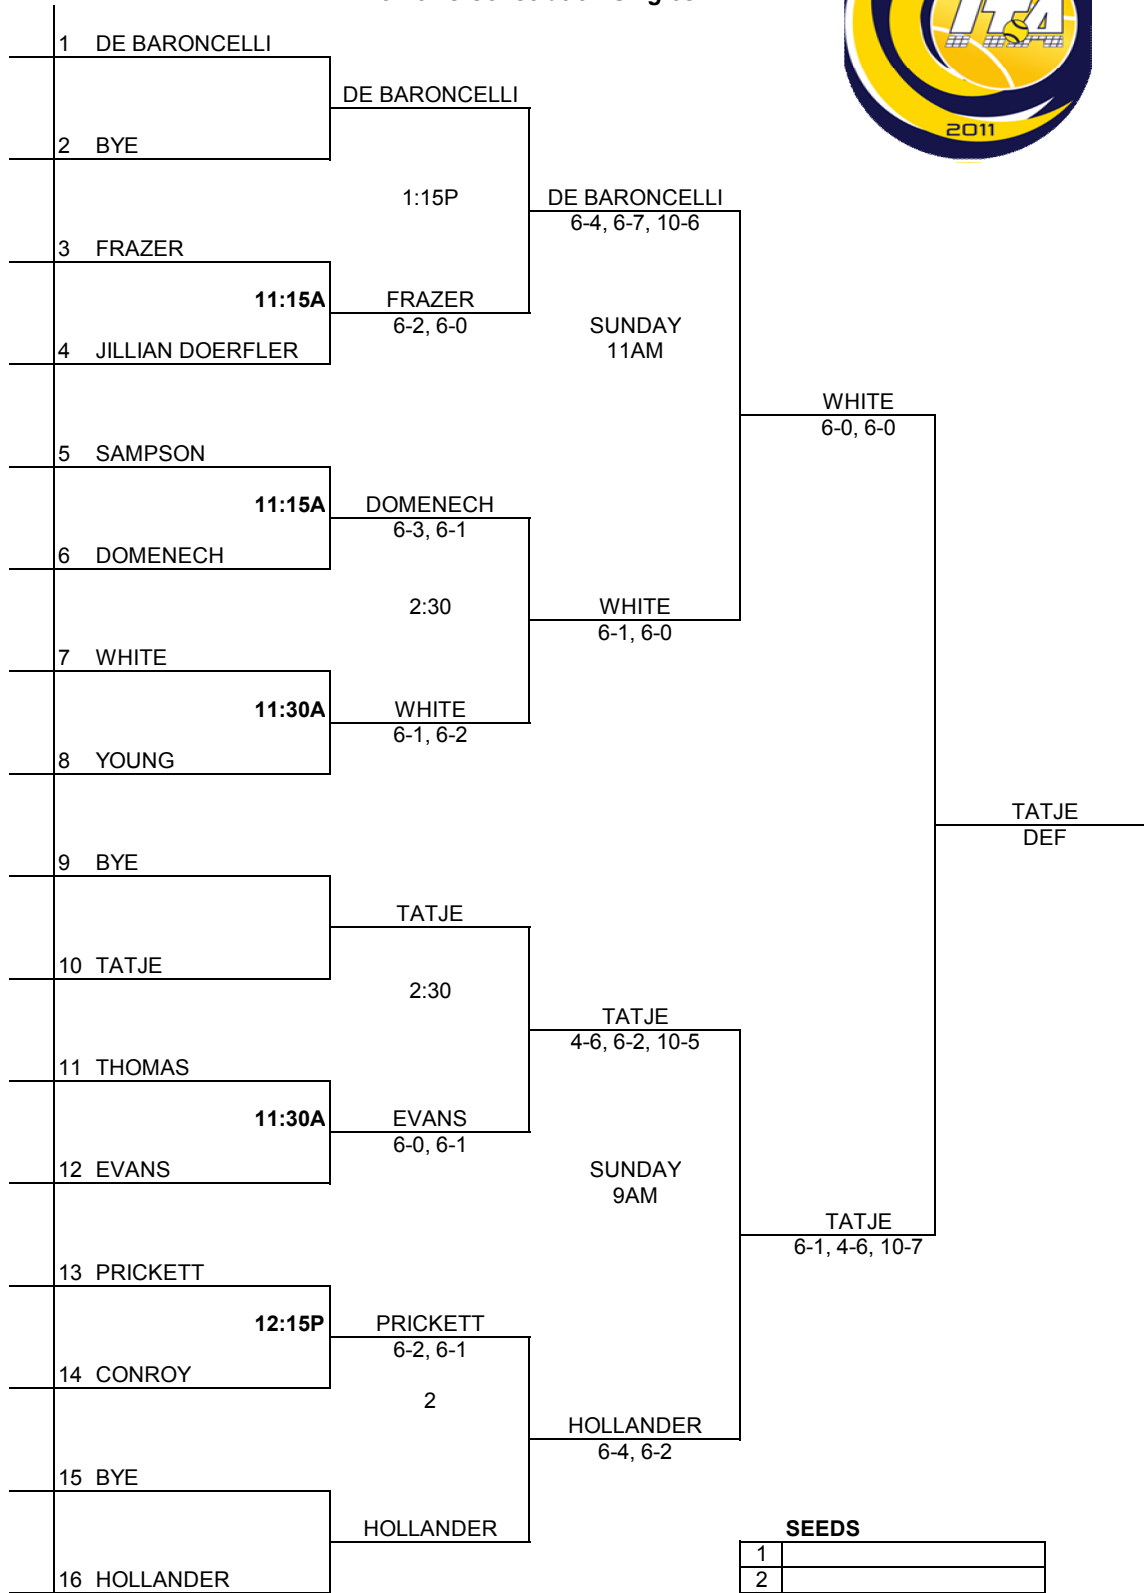

2011 ITA Summer Circuit

Presented by the USTA
Hosted by Florida State
Women's Consolation Singles