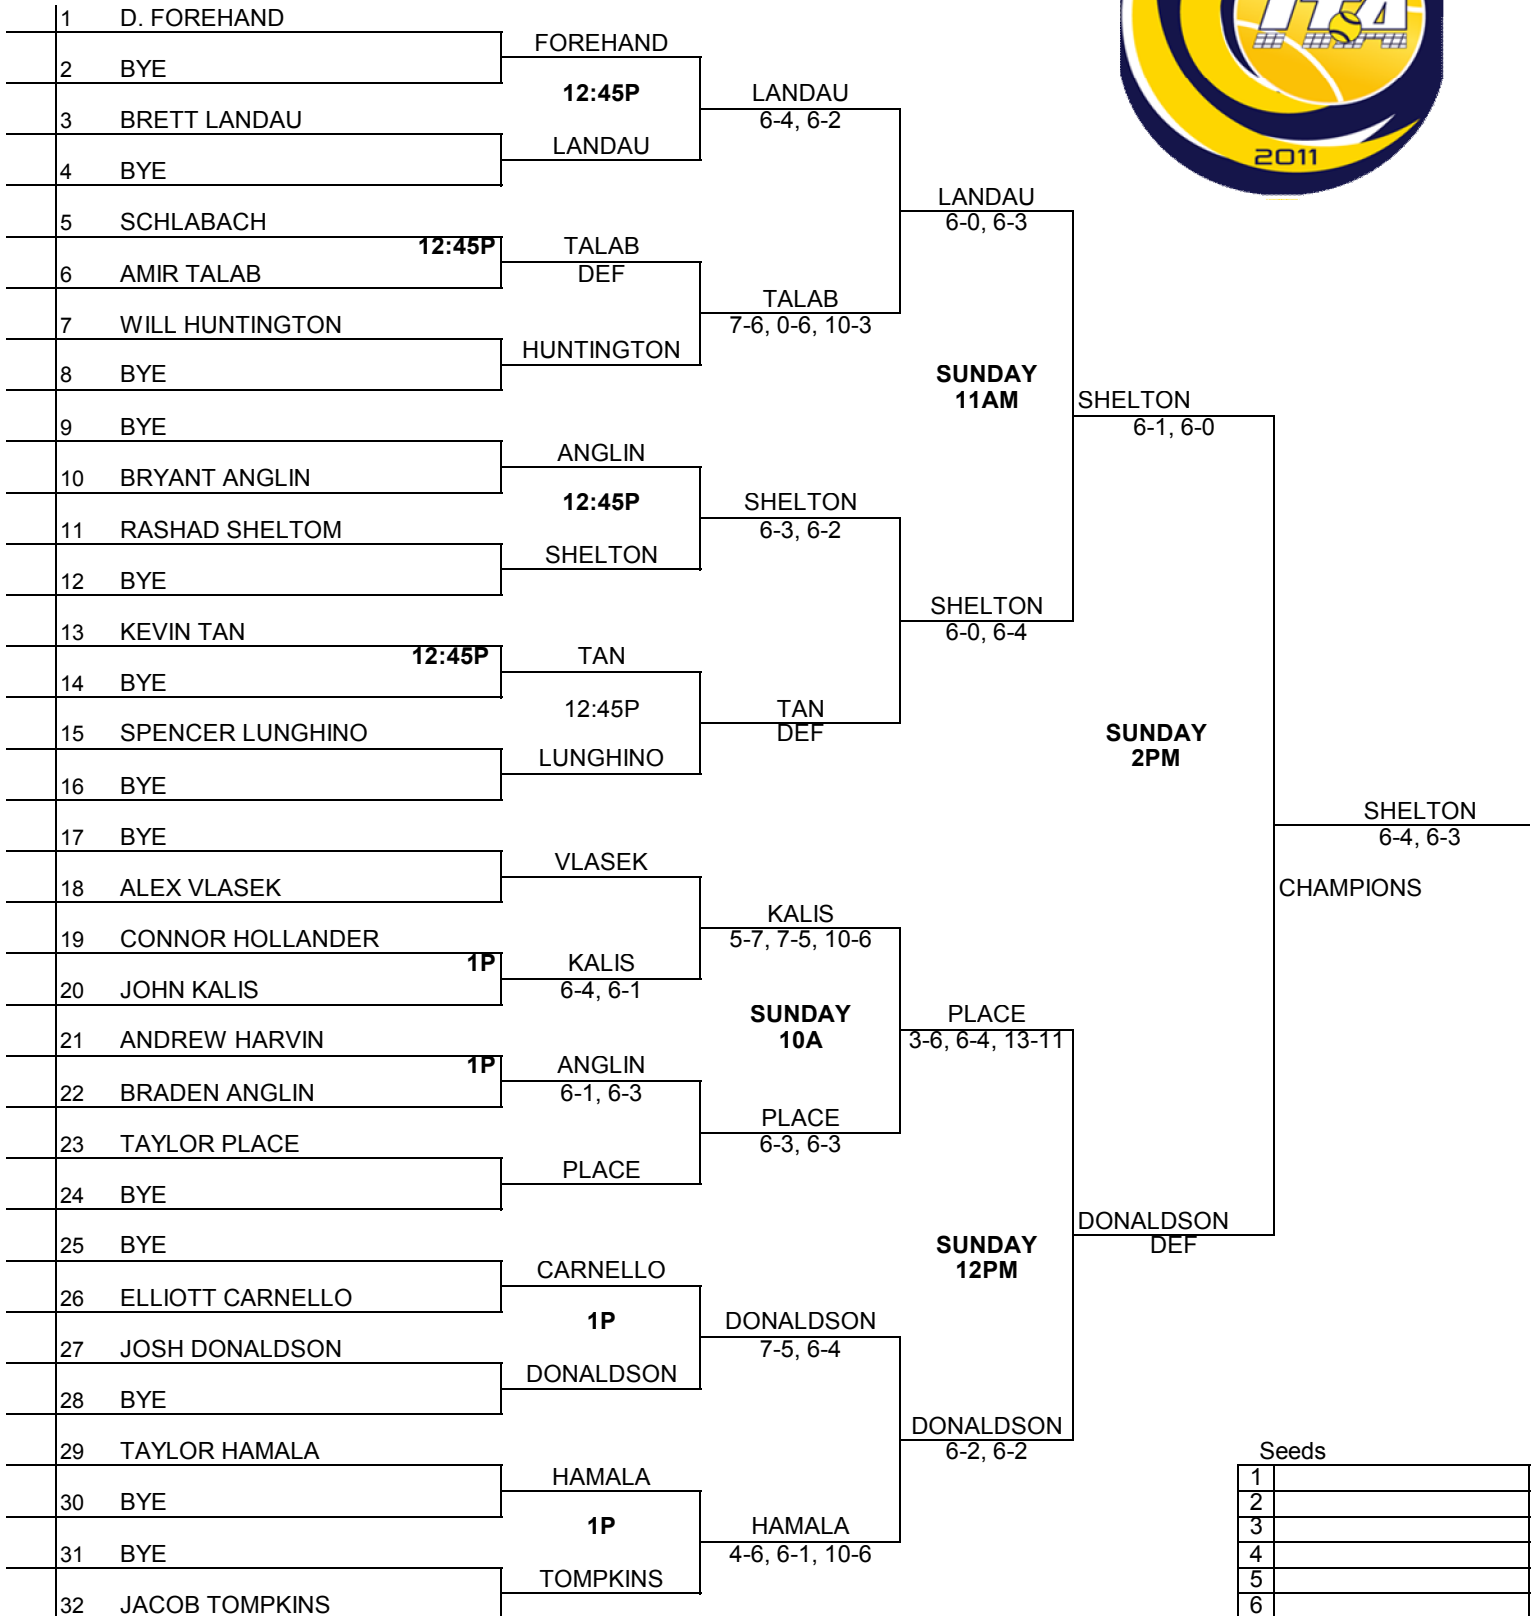

2011 ITA Summer Circuit

Presented by the USTA
 Hosted by Florida State
 Men's Consolation Singles

Seeds

1	
2	
3	
4	
5	
6	
7	
8	

2011 ITA Summer Circuit

Presented by the USTA
Hosted by Florida State
Women's Singles

FRIDAY		FRIDAY							
1	KATHERINE WHITE		WHITE						
2	BYE		9A		CABLE				
3	BYE				2-6, 7-5, 10-2				
4	LINDSEY CABLE		CABLE		SATURDAY 11:30A				
5	EVE SAMPSON						CABLE		
6	MB MACDOWELL	9A	MACDOWELL				6-4, 7-5		
7	SARAH EVANS		6-1, 6-2		MACDOWELL				
8	BYE		11:30A		6-4, 6-2				
9	MARY PRICKETT		EVANS				SATURDAY 2P		
10	JILLIAN DOERFLER	9A	PRICKETT					JONES	
11	BYE		6-0, 6-0		WINDOM			7-5, 6-2	
12	DYLAN WINDOM		11:30A		6-2, 6-3				
13	BYE		WINDOM		SATURDAY 11:30A			JONES	
14	TERRI THOMAS		THOMAS					6-1, 6-3	
15	ANNISHA DOMENECH		11:30A		JONES				SUNDAY 11AM
16	JULIA JONES	9A	JONES		6-2, 6-3				
17	JENNA DOERFLER								DOERFLER
18	BYE		DOERFLER						2-6, 6-4, 10-7
19	KELLY CONROY		11:30A		DOERFLER				CHAMPIONS
20	MEGHAN DE BARONCELLI	9A	CONROY		6-2, 6-2				
21	MARGARET BOYETTE		6-2, 6-2		SATURDAY 11:30A				
22	BYE						DOERFLER		
23	BYE		BOYETTE				6-4, 6-4		
24	MARISSA FRAZER		9A		BOYETTE				
25	CAITLIN YOUNG		FRAZER		6-2, 6-2				
26	TAYLOR HOLLANDER	9A	HOLLANDER				SATURDAY 2P		
27	BYE		6-0, 6-0		TERPKO			DOERFLER	
28	DANIELLE TERPKO		11:30A		6-2, 6-1			7-5, 5-3, DEF	
29	BYE		TERPKO		SATURDAY 11:30A				
30	CLARKE TATJE		TATJE						
31	BYE		10A		STEPHENS				
32	ERIN STEPHENS		STEPHENS		6-4, 6-1				