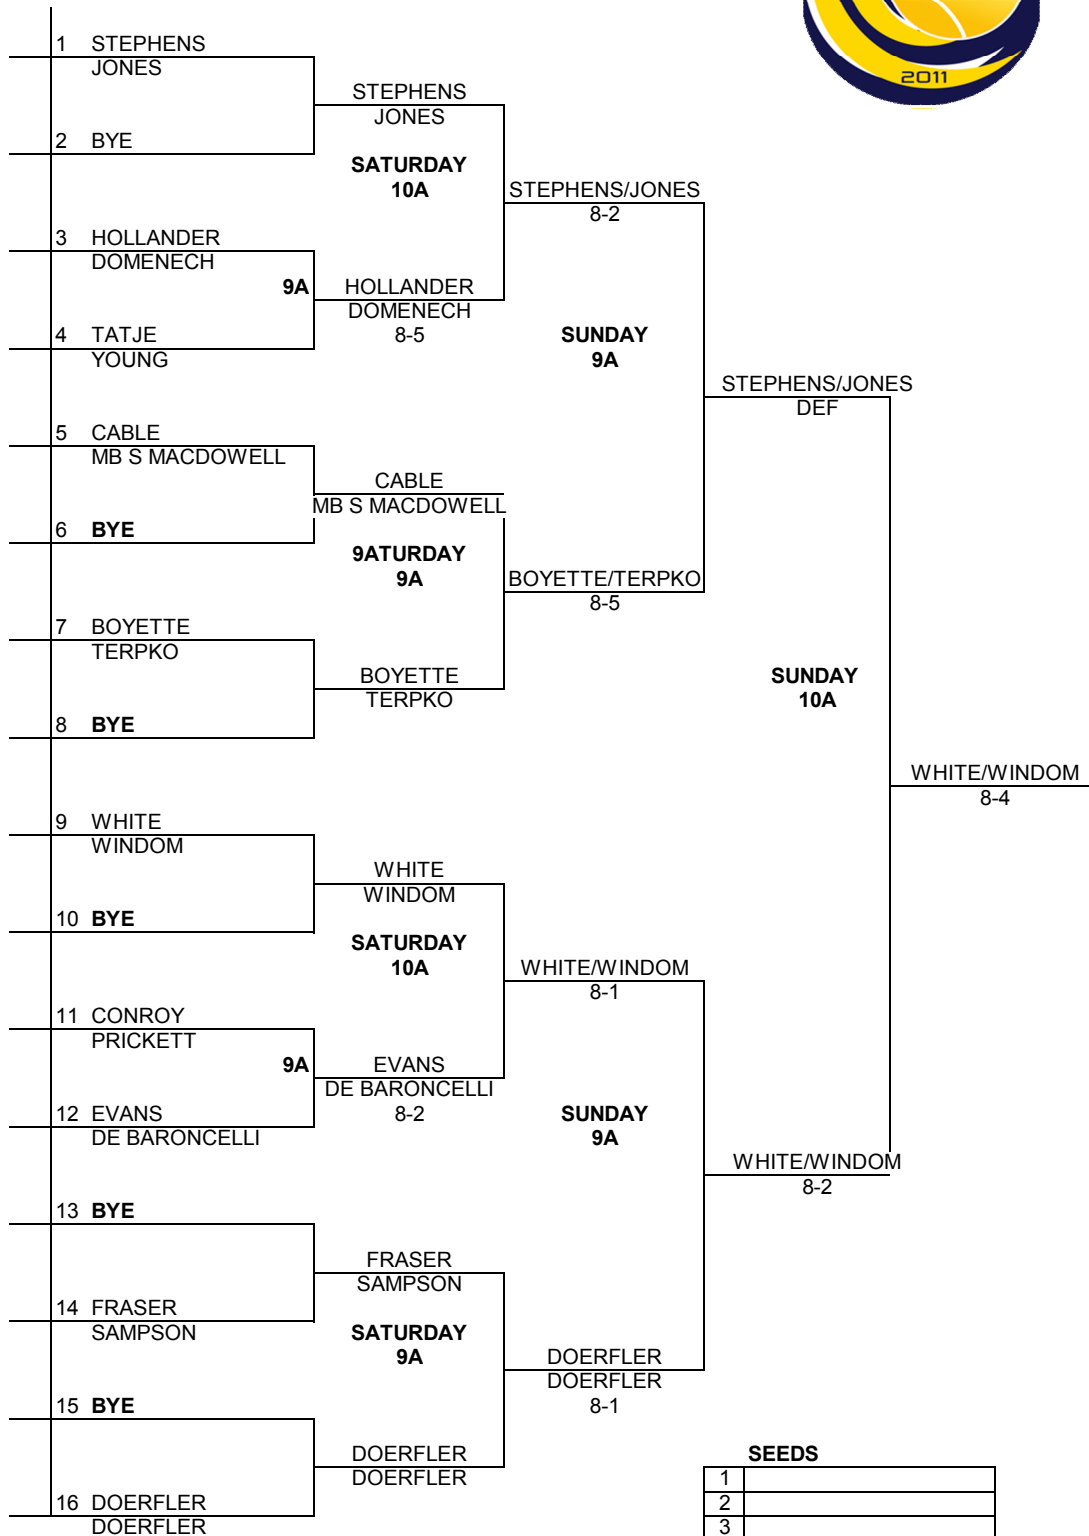

FRIDAY		FRIDAY							
1	KATHERINE WHITE		WHITE						
2	BYE		9A		CABLE				
3	BYE				2-6, 7-5, 10-2				
4	LINDSEY CABLE		CABLE		SATURDAY 11:30A				
5	EVE SAMPSON						CABLE		
6	MB MACDOWELL	9A	MACDOWELL				6-4, 7-5		
7	SARAH EVANS		6-1, 6-2		MACDOWELL				
8	BYE		11:30A		6-4, 6-2				
9	MARY PRICKETT		EVANS				SATURDAY 2P		
10	JILLIAN DOERFLER	9A	PRICKETT					JONES	
11	BYE		6-0, 6-0		WINDOM			7-5, 6-2	
12	DYLAN WINDOM		11:30A		6-2, 6-3				
13	BYE		WINDOM		SATURDAY 11:30A			JONES	
14	TERRI THOMAS		THOMAS					6-1, 6-3	
15	ANNISHA DOMENECH		11:30A		JONES				SUNDAY 11AM
16	JULIA JONES	9A	JONES		6-2, 6-3				
17	JENNA DOERFLER								DOERFLER
18	BYE		DOERFLER						2-6, 6-4, 10-7
19	KELLY CONROY		11:30A		DOERFLER				CHAMPIONS
20	MEGHAN DE BARONCELLI	9A	CONROY		6-2, 6-2				
21	MARGARET BOYETTE		6-2, 6-2		SATURDAY 11:30A				
22	BYE						DOERFLER		
23	BYE		BOYETTE				6-4, 6-4		
24	MARISSA FRAZER		9A		BOYETTE				
25	CAITLIN YOUNG		FRAZER		6-2, 6-2				
26	TAYLOR HOLLANDER	9A	HOLLANDER				SATURDAY 2P		
27	BYE		6-0, 6-0		TERPKO			DOERFLER	
28	DANIELLE TERPKO		11:30A		6-2, 6-1			7-5, 5-3, DEF	
29	BYE		TERPKO		SATURDAY 11:30A				
30	CLARKE TATJE		TATJE						
31	BYE		10A		STEPHENS				
32	ERIN STEPHENS		STEPHENS		6-4, 6-1				

Seeds	
1	
2	
3	
4	
5	
6	
7	
8	

2011 ITA Summer Circuit

Presented by the USTA
 Hosted by Florida State
 Women's Consolation Singles

2011 ITA Summer Circuit

Presented by the USTA
Hosted by Florida State
Women's Doubles

SEEDS

1	
2	
3	
4	