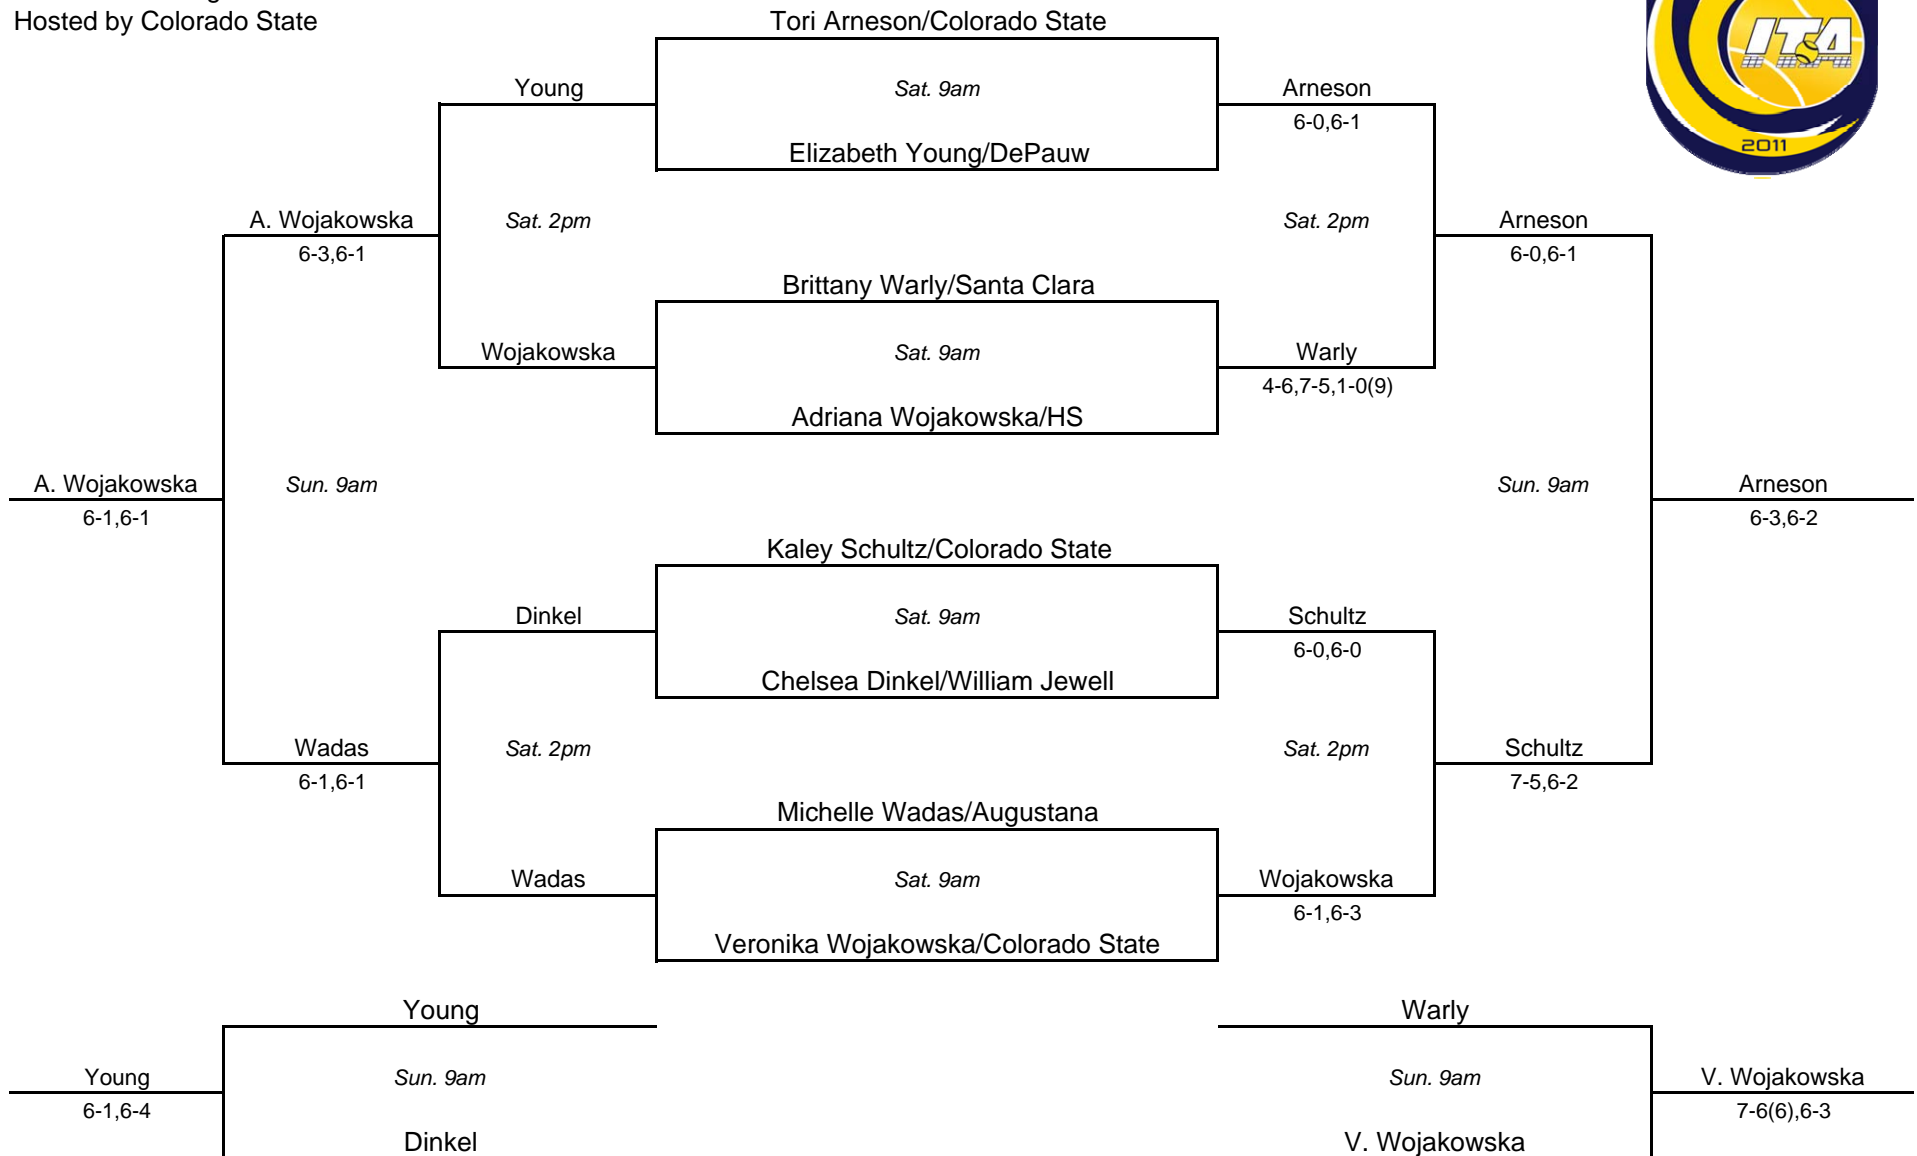

2011 Summer Circuit  
 Presented by the USTA  
 Men's Singles  
 Hosted by Colorado State

**Round - 1**

Donor Holton-Burke/Whitman

Sat. 10am	Holton-Burke
Tanner Trace/HS	6-1,6-0

Kelly Donaldson/Villanova

BYE	
-----	--

**Round - 2**

Kelly Donaldson/Villanova

Sat. 2pm	Donaldson
Tanner Trace/HS	6-0,6-2

Donor Holton-Burke/Whitman

BYE	
-----	--

**Round - 3**

Donor Holton-Burke/Whitman

Sun. 10am.	Holton-Burke
Kelly Donaldson/Villanova	4-6,6-1,1-0(7)

Tanner Trace/HS

BYE	
-----	--

2011 ITA Summer Circuit  
 Presented by the USTA  
 Women's Singles  
 Hosted by Colorado State

2011 Summer Circuit  
 Presented by the USTA  
 Women's Doubles  
 Hosted by Colorado State

**Round - 1**

Schultz/V. Wojakowska	
Sat. 11am	Schultz/V. Wojakowska
Warly/Dinkel	8-4

Arneson/A. Wojakowska	
Sat. 11am	Arneson/A. Wojakowska
Wadas/Young	8-1

**Round - 2**

Schultz/V. Wojakowska	
Sun. 11am	Schultz/V. Wojakowska
Wadas/Young	8-1