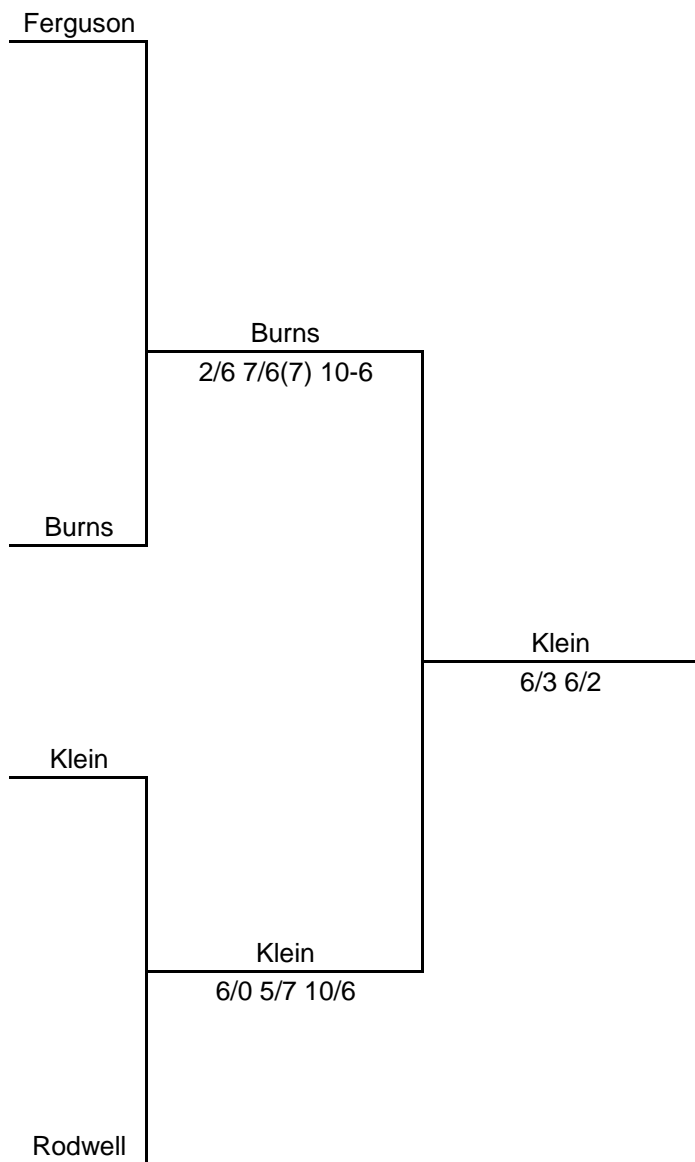

**2011 ITA Summer Circuit**  
*Presented by the USTA*  
 Hosted by the University of Oklahoma

<b>Cale Hammond</b>				
Bye		<b>Hammond</b>		
	11:30 a.m.		<b>Hammond</b>	
Bowen Xu		6/2 6/1		
9:00 a.m.	Xu			
Truit Gray	2/6 6/2 10/6			
			<b>Hammond</b>	
William Watson			6/1 6/0	
9:00 a.m.	Watson			
Jarrett Ferguson	6/3 6/3			
	11:30 a.m.	Watson		
		6/4 6/0		
<b>Nick Grafton</b>				
9:00 a.m.	<b>Grafton</b>			
Chris Burns	6/1 6/4			
				<b>Hammond</b>
				6/7(8), 6/2, 1-0 (12)
Ryan Proctor				
9:00 a.m.	<b>Griffin</b>			
<b>K.C. Griffin</b>	6/2 6/2			
	11:30 a.m.	Griffin		
Alex Sanchez	6/1 6/0			

# 2011 ITA Summer Circuit

Presented by the USTA

Hosted by the University of Oklahoma

11 Bye

Danielle Gatzman

12 Danielle Gatzman

**Whitney Wofford**

6/2 6/0