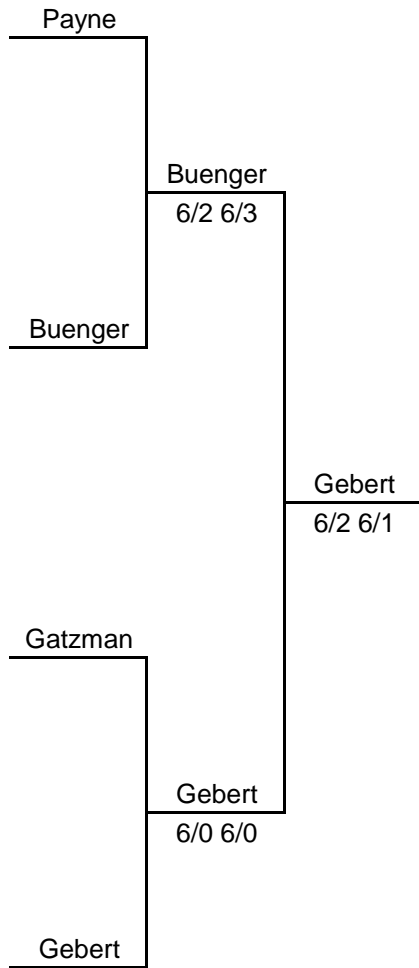

Women's Consolation