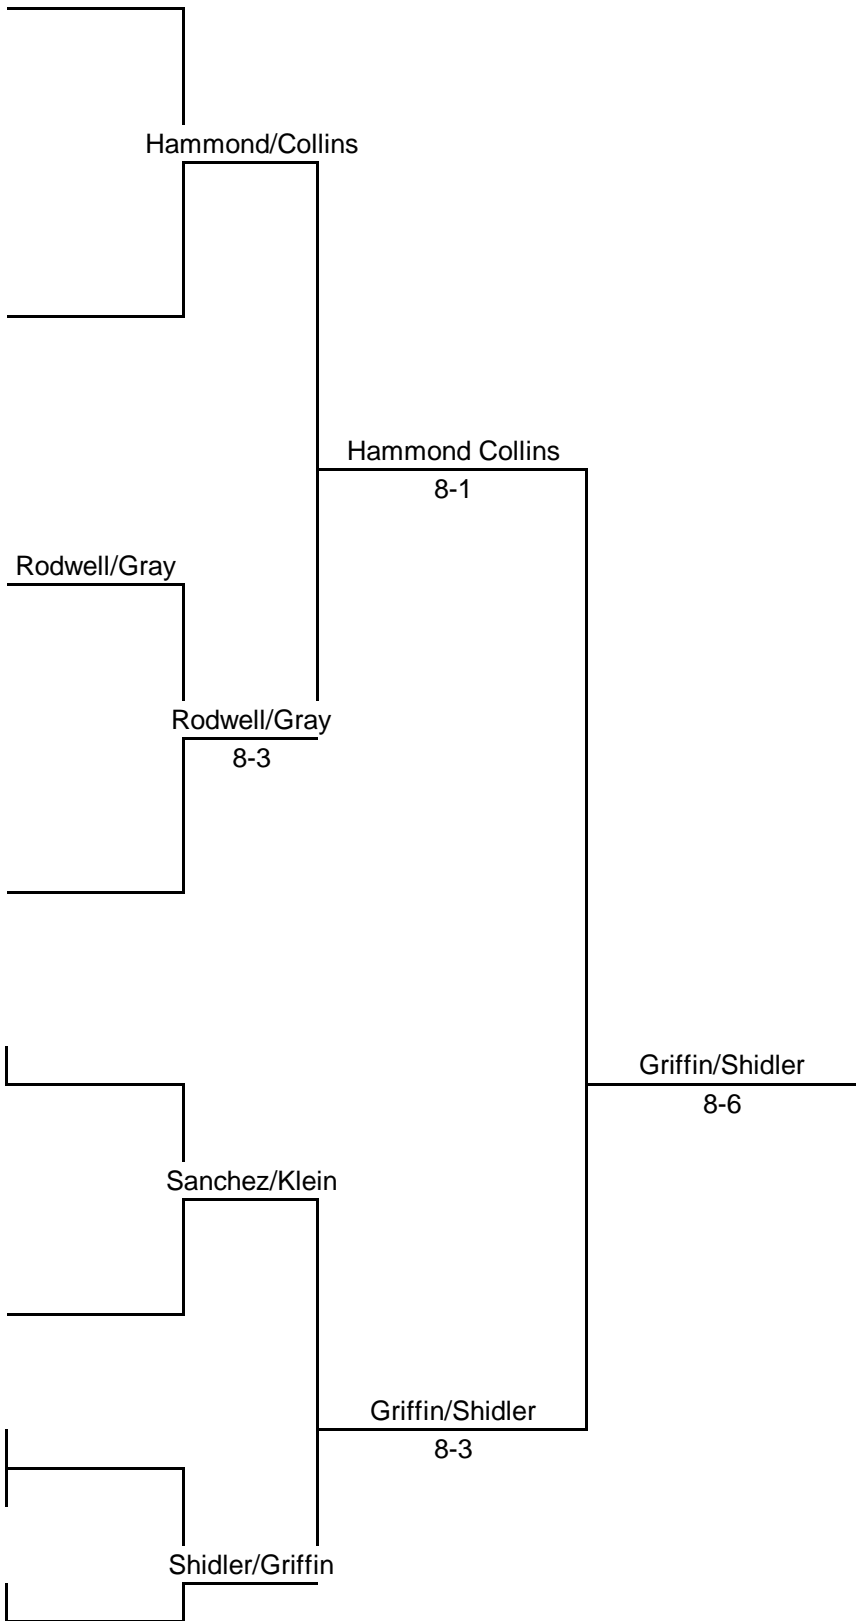

**2011 ITA Summer Circuit**  
*Presented by the USTA*  
 Hosted by the University of Oklahoma

<b>Cale Hammond</b>				
Bye		<b>Hammond</b>		
	11:30 a.m.		<b>Hammond</b>	
Bowen Xu		6/2 6/1		
9:00 a.m.	Xu			
Truit Gray	2/6 6/2 10/6			
			<b>Hammond</b>	
William Watson			6/1 6/0	
9:00 a.m.	Watson			
Jarrett Ferguson	6/3 6/3			
	11:30 a.m.	Watson		
		6/4 6/0		
<b>Nick Grafton</b>				
9:00 a.m.	<b>Grafton</b>			
Chris Burns	6/1 6/4			
				<b>Hammond</b>
				6/7(8), 6/2, 1-0 (12)
Ryan Proctor				
9:00 a.m.	<b>Griffin</b>			
<b>K.C. Griffin</b>	6/2 6/2			
	11:30 a.m.	Griffin		
Alex Sanchez	6/1 6/0			

# 2011 ITA Summer Circuit

Presented by the USTA

Hosted by the University of Oklahoma

11 Bye

Danielle Gatzman

12 Danielle Gatzman

**Whitney Wofford**

6/2 6/0