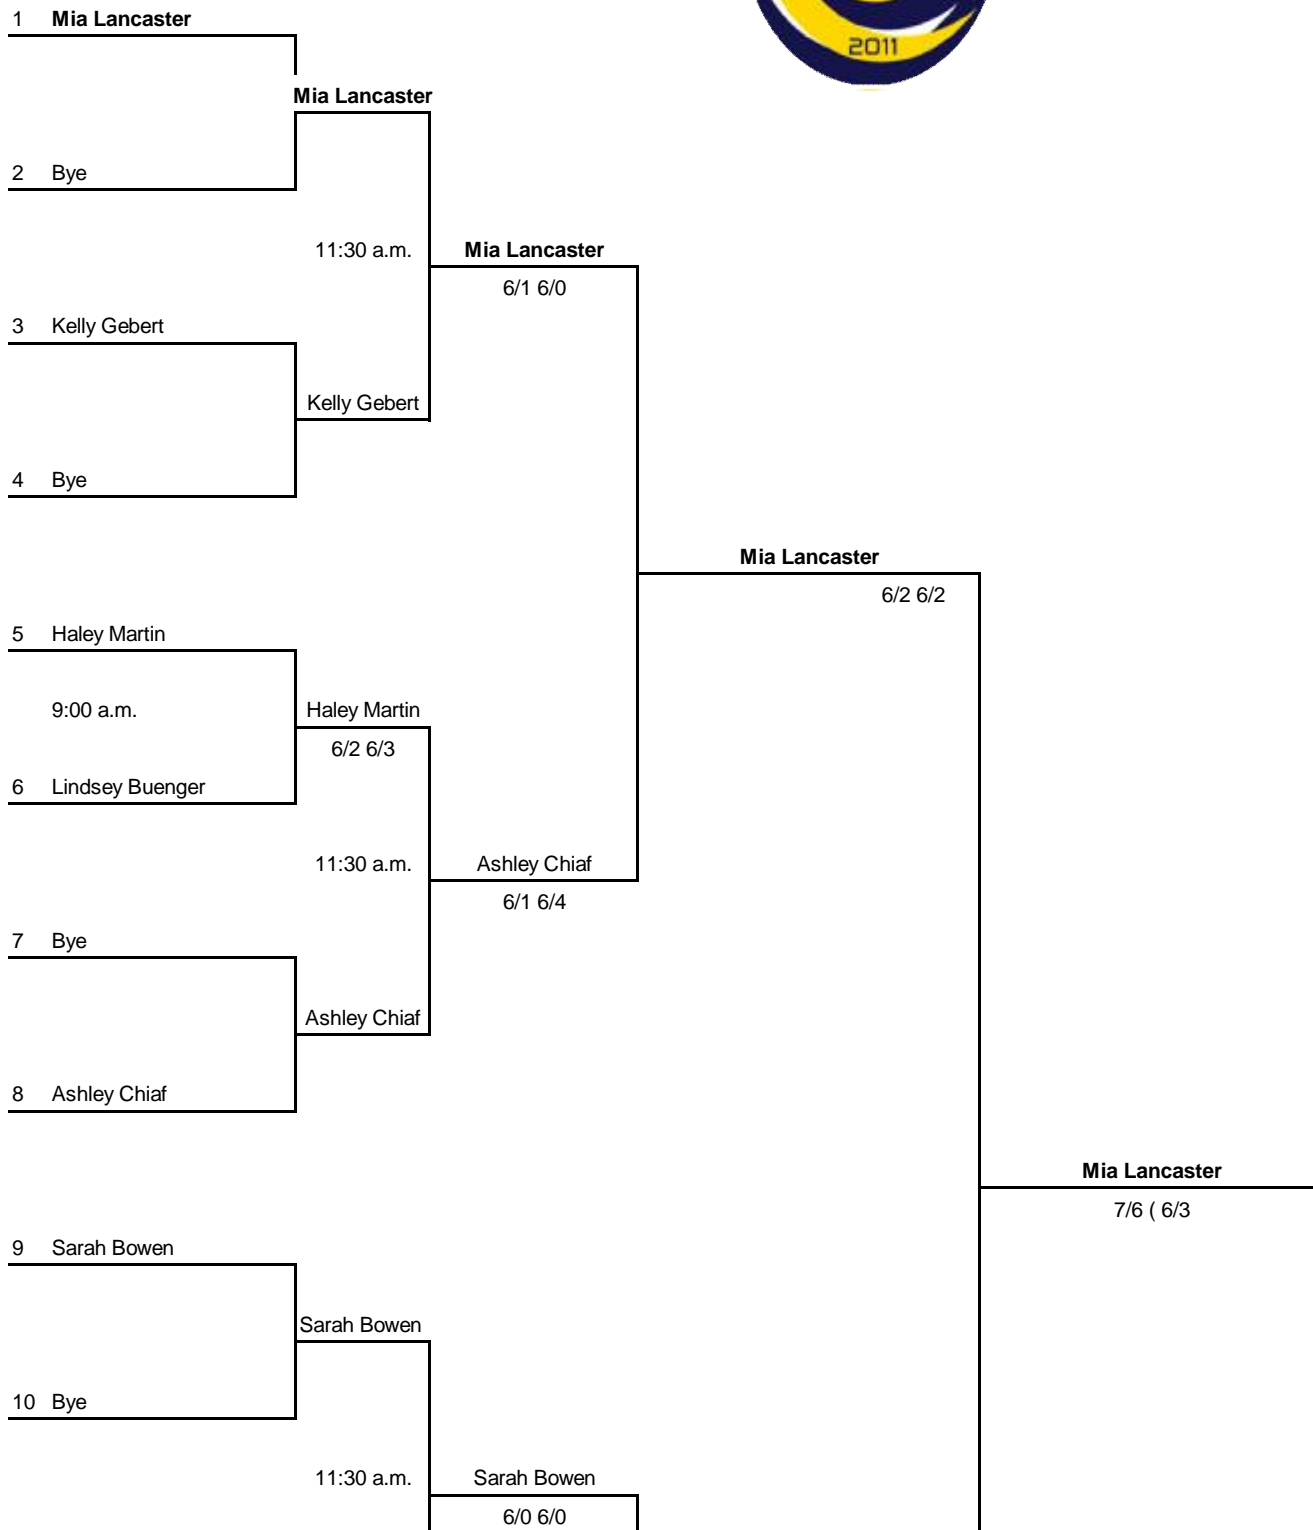

**2011 ITA Summer Circuit**  
*Presented by the USTA*  
 Hosted by the University of Oklahoma

<b>Cale Hammond</b>				
Bye		<b>Hammond</b>		
	11:30 a.m.		<b>Hammond</b>	
Bowen Xu		6/2 6/1		
9:00 a.m.	Xu			
Truit Gray	2/6 6/2 10/6			
			<b>Hammond</b>	
William Watson			6/1 6/0	
9:00 a.m.	Watson			
Jarrett Ferguson	6/3 6/3			
	11:30 a.m.	Watson		
		6/4 6/0		
<b>Nick Grafton</b>				
9:00 a.m.	<b>Grafton</b>			
Chris Burns	6/1 6/4			
				<b>Hammond</b>
				6/7(8), 6/2, 1-0 (12)
Ryan Proctor				
9:00 a.m.	<b>Griffin</b>			
<b>K.C. Griffin</b>	6/2 6/2			
	11:30 a.m.	Griffin		
Alex Sanchez	6/1 6/0			

# 2011 ITA Summer Circuit

Presented by the USTA

Hosted by the University of Oklahoma

11 Bye

Danielle Gatzman

12 Danielle Gatzman

**Whitney Wofford**

6/2 6/0