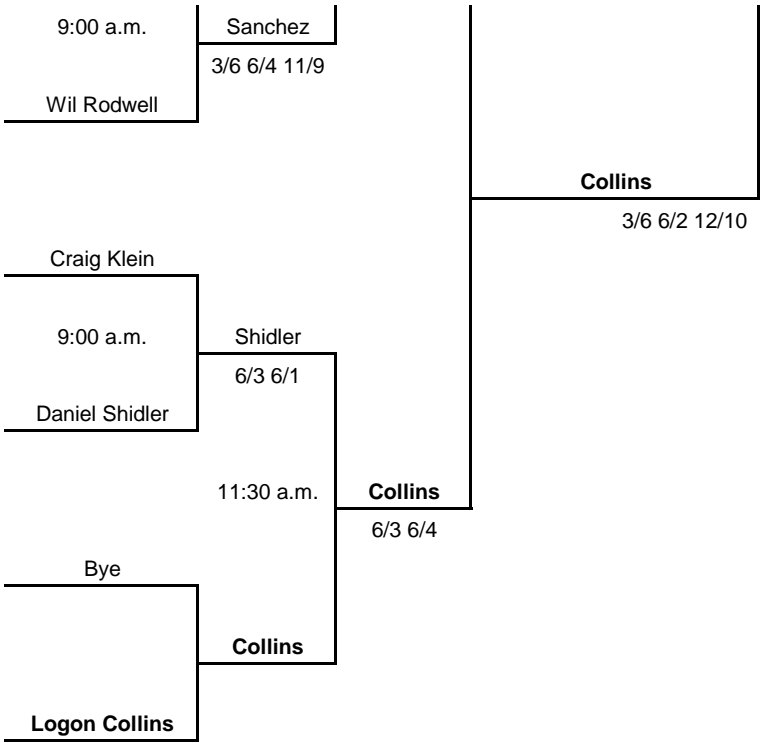

**2011 ITA Summer Circuit**  
*Presented by the USTA*  
 Hosted by the University of Oklahoma

<b>Cale Hammond</b>				
Bye		<b>Hammond</b>		
	11:30 a.m.		<b>Hammond</b>	
Bowen Xu		6/2 6/1		
9:00 a.m.	Xu			
Truit Gray	2/6 6/2 10/6			
			<b>Hammond</b>	
William Watson			6/1 6/0	
9:00 a.m.	Watson			
Jarrett Ferguson	6/3 6/3			
	11:30 a.m.	Watson		
		6/4 6/0		
<b>Nick Grafton</b>				
9:00 a.m.	<b>Grafton</b>			
Chris Burns	6/1 6/4			
				<b>Hammond</b>
				6/7(8), 6/2, 1-0 (12)
Ryan Proctor				
9:00 a.m.	<b>Griffin</b>			
<b>K.C. Griffin</b>	6/2 6/2			
	11:30 a.m.	Griffin		
Alex Sanchez	6/1 6/0			

# 2011 ITA Summer Circuit

Presented by the USTA

Hosted by the University of Oklahoma

11 Bye

Danielle Gatzman

12 Danielle Gatzman

**Whitney Wofford**

6/2 6/0