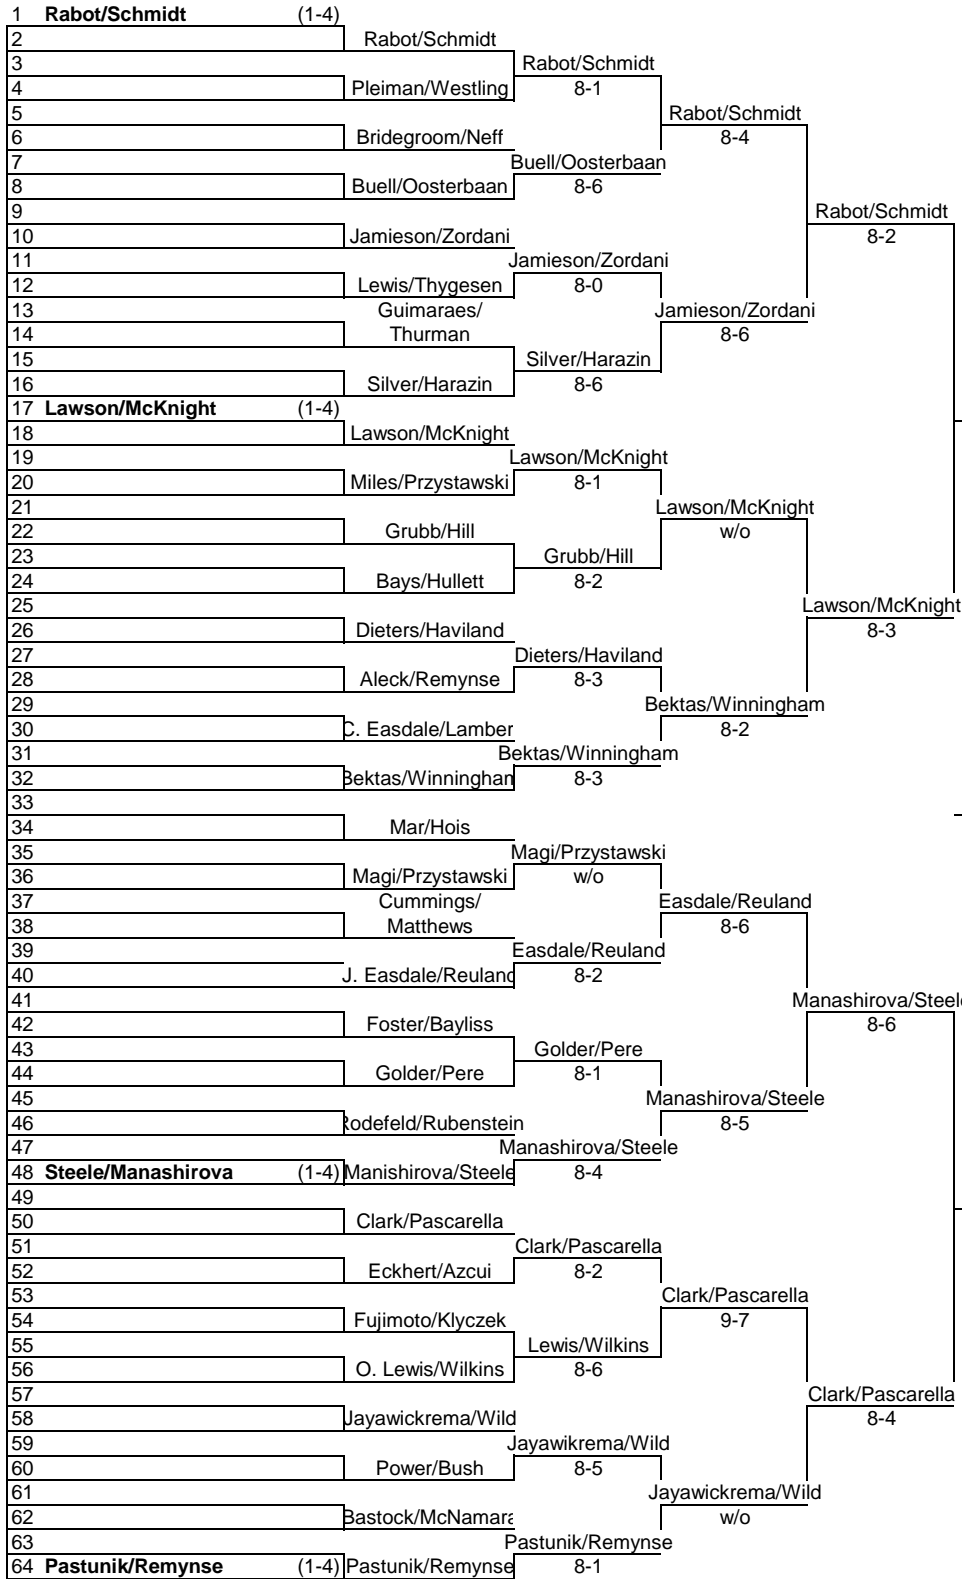

2011 ITA Collegiate Summer Circuit - MIDWEST

Presented by the USTA

Hosted by: INDIANA UNIVERSITY * July 30 - August 2

WOMEN'S DOUBLES MAIN DRAW

SEEDS 1-4

(1-4)	Rabot/Schmidt
(1-4)	Pastunik/RemyNSE
(1-4)	Steele/Manashirova
(1-4)	Lawson/McKnight

Rabot / Schmidt
8-5

WINNER

Rabot / Schmidt
8-5

Manashirova/Steele
w/o