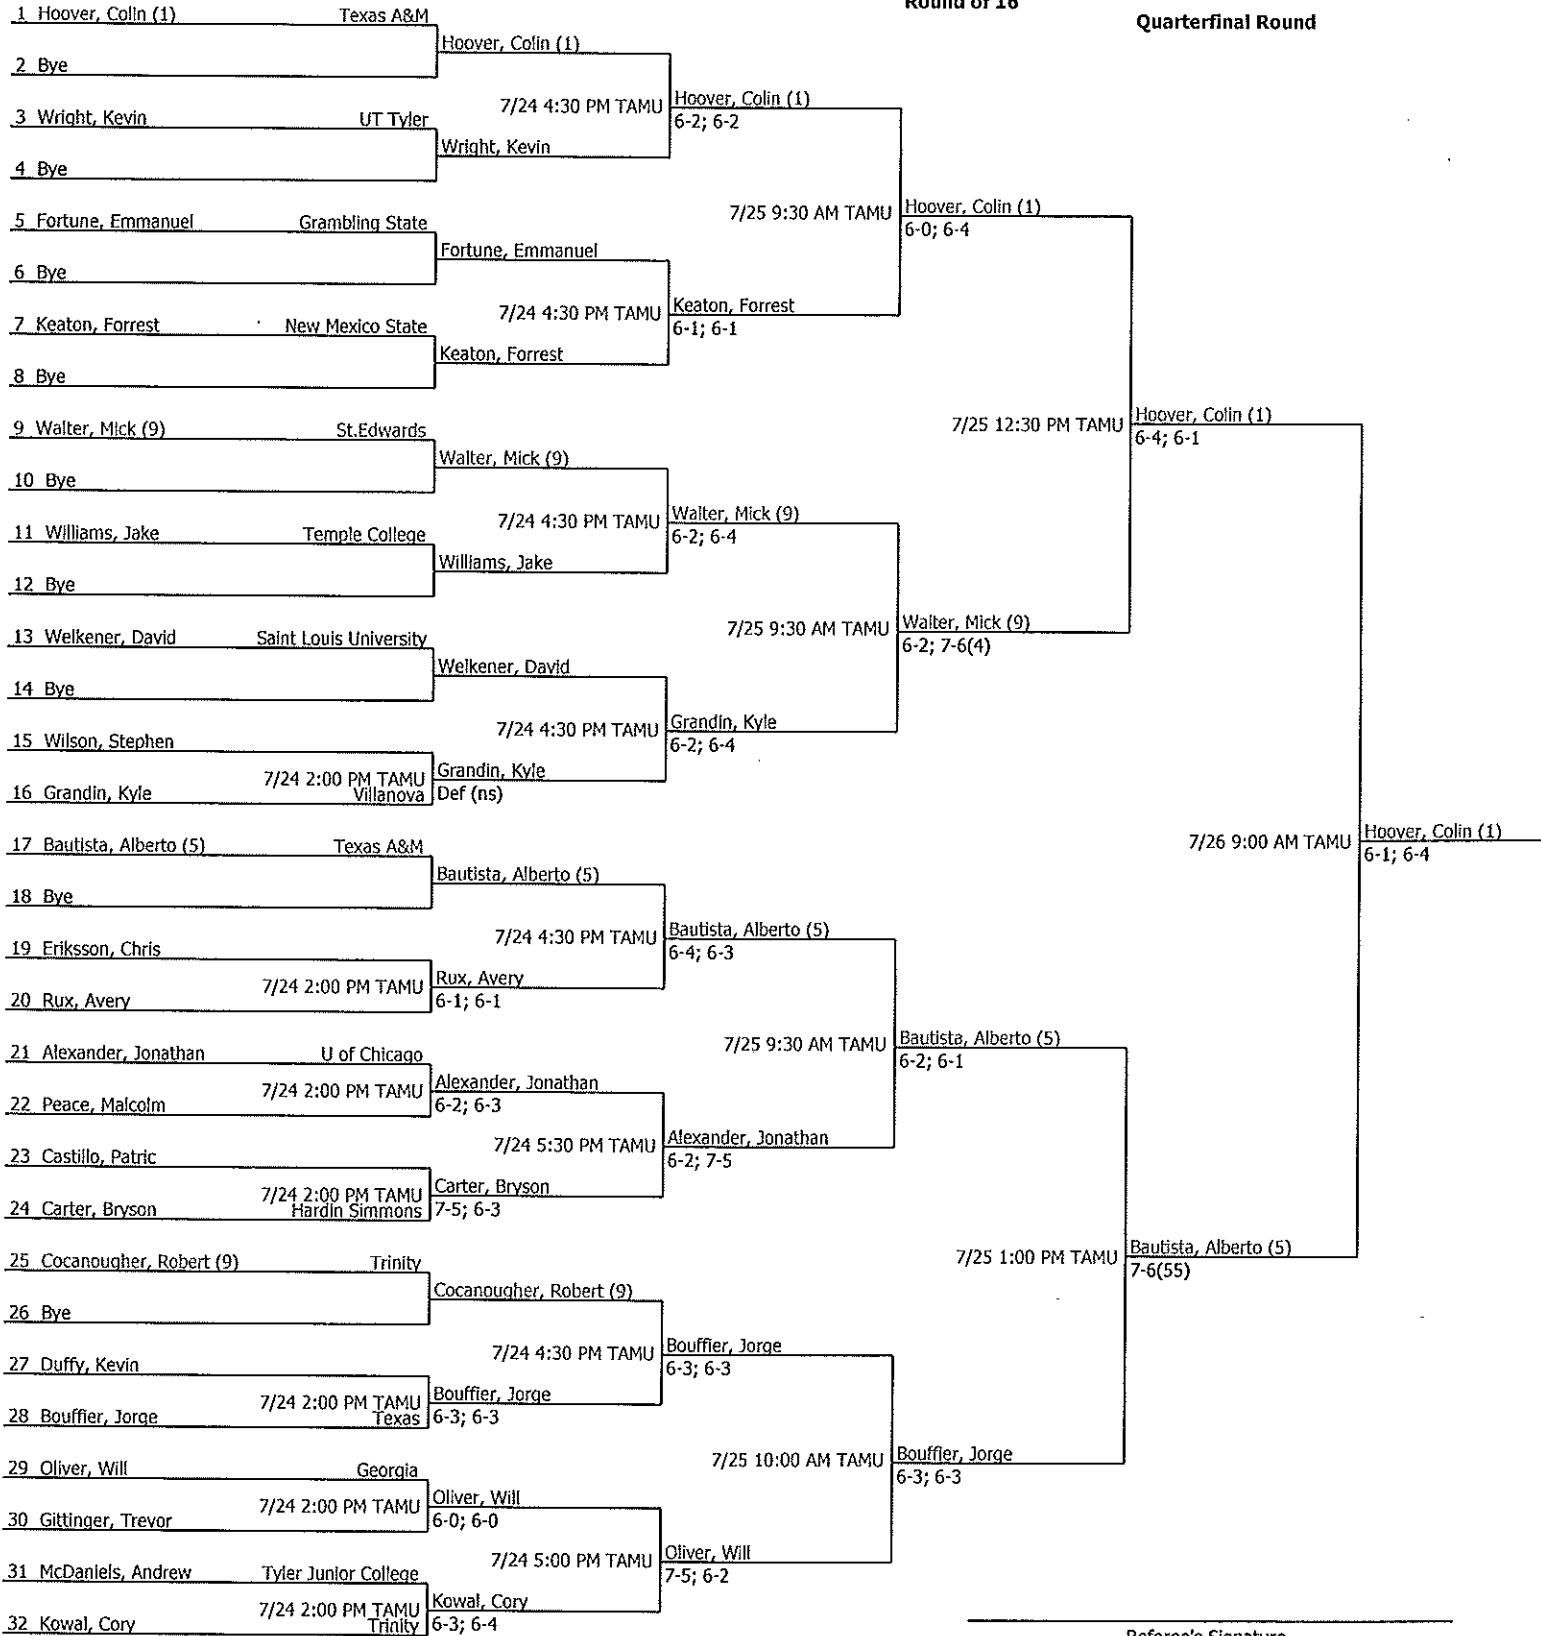

2009 Texas A&M ITA Summer Circuit Tournament		Seeded Players			
2009 Texas A&M ITA Summer Circuit Tournament	Men's Singles	1. Hoover, Collin	5. Bautista, A.	9. Brooks, Austin	9. Florez, Carlos
City/State: College Station,	Section:	2. Chen, Benjamin	5. Karimi, Kayvon	9. Carpenter, A.	9. Nash, Cameron
Director: Mark Weaver	Referee: Sara Lammerts	3. Hendrie, Jake	5. Powers, Brett	9. Chang, Jonathan	9. Rozenfeld, J.
Phone: 979-862-2568	Date: 07/24/2009 - 07/27/2009	4. Selder, Jack	5. Wilson, Thomas	9. Cocanougher, R.	9. Walter, Mick
				Winner: Chang, Jonathan	

Round of 128

Round of 64

Round of 32

Round of 16

Quarterfinal Round

Referee's Signature