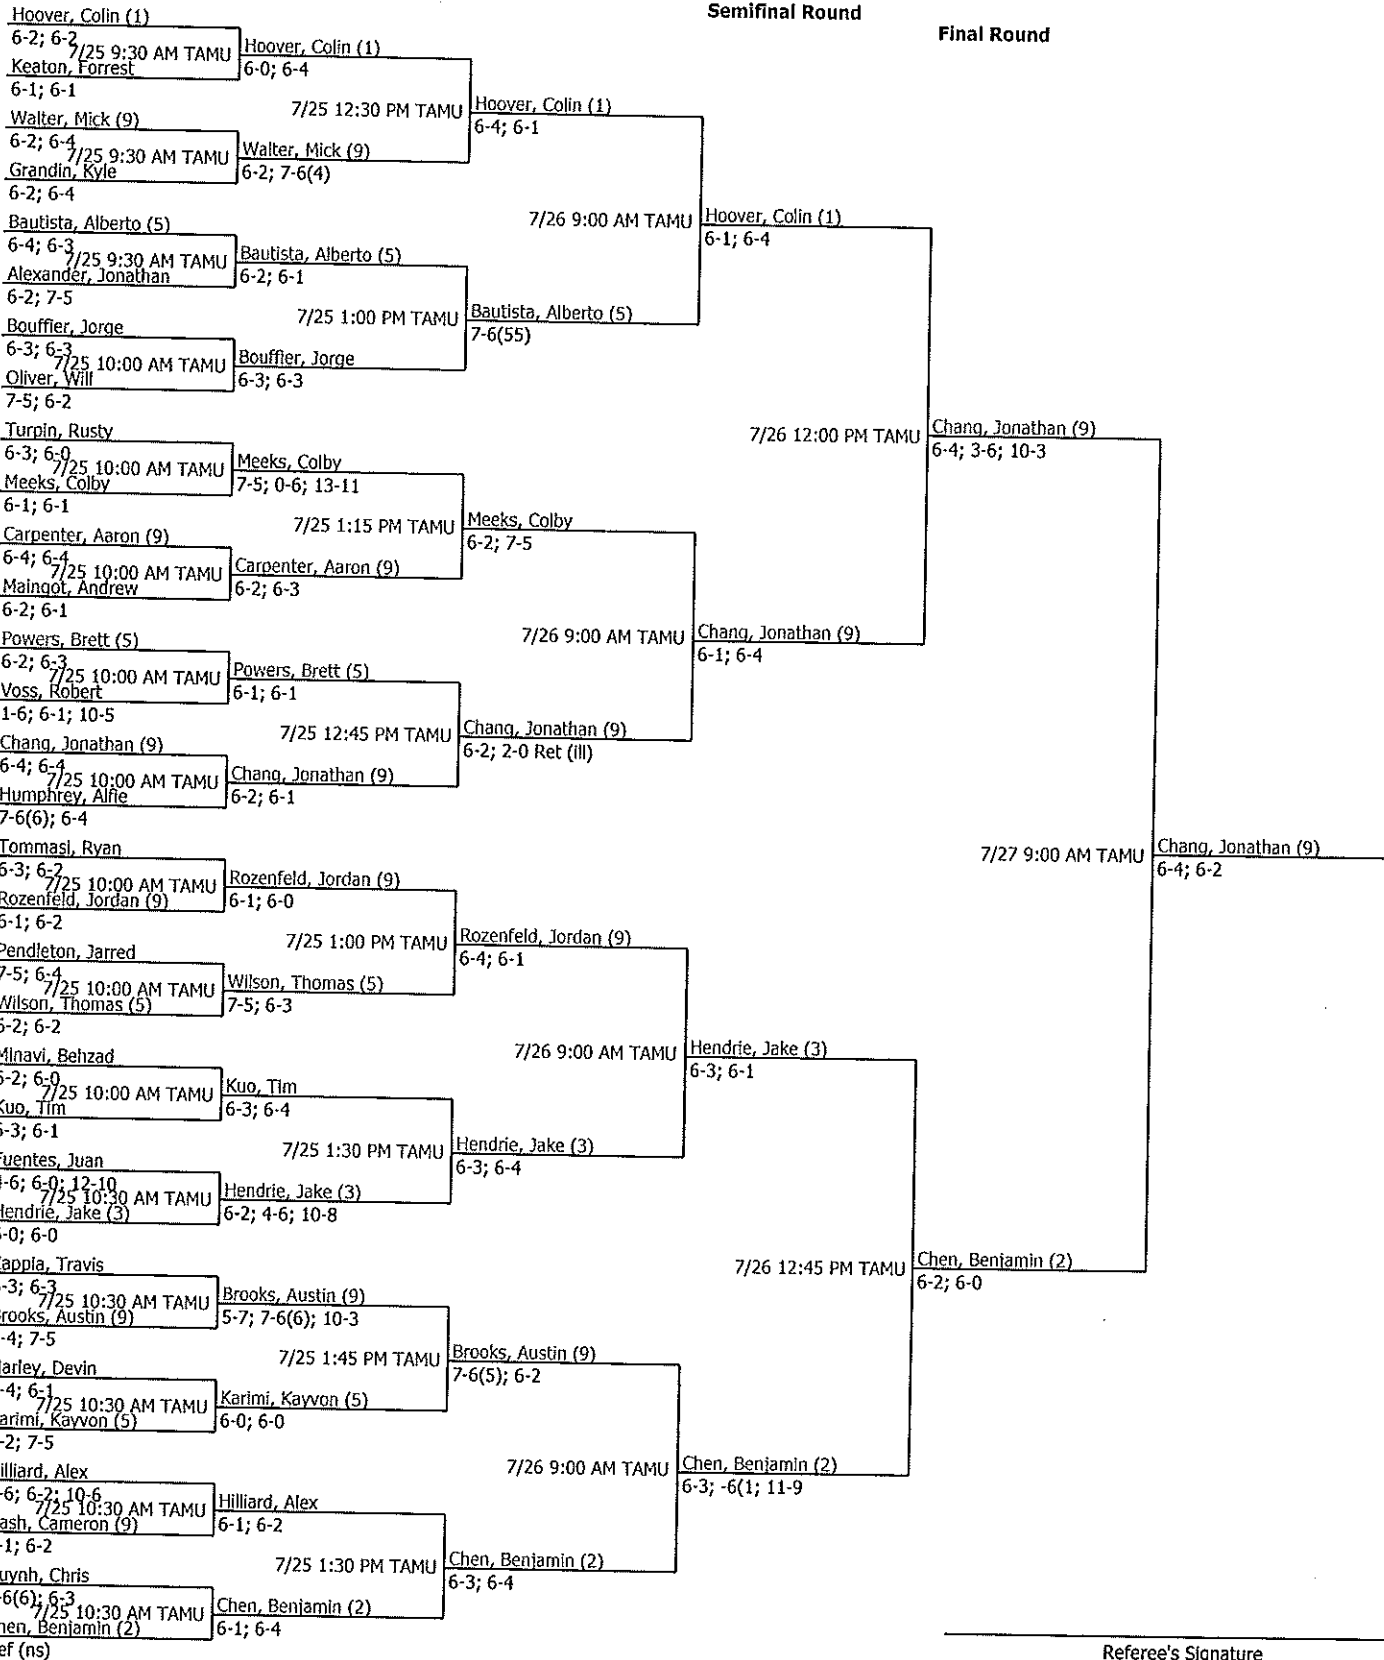

2009 Texas A&M ITA Summer Circuit Tournament		Seeded Players			
2009 Texas A&M ITA Summer Circuit Tournament	Men's Singles	1. Hoover, Colin	5. Bautista, A.	9. Brooks, Austin	9. Florez, Carlos
City/State: College Station,	Section:	2. Chen, Benjamin	5. Karimi, Kayvon	9. Carpenter, A.	9. Nash, Cameron
Director: Mark Weaver	Referee: Sara Lammerts	3. Hendrie, Jake	5. Powers, Brett	9. Chang, Jonathan	9. Rozenfeld, J.
Phone: 979-862-2568	Date: 07/24/2009 - 07/27/2009	4. Seider, Jack	5. Wilson, Thomas	9. Cocanougher, R.	9. Walter, Mick
				Winner: Chang, Jonathan	

Round of 32

Round of 16

Quarterfinal Round

Semifinal Round

Final Round

Referee's Signature