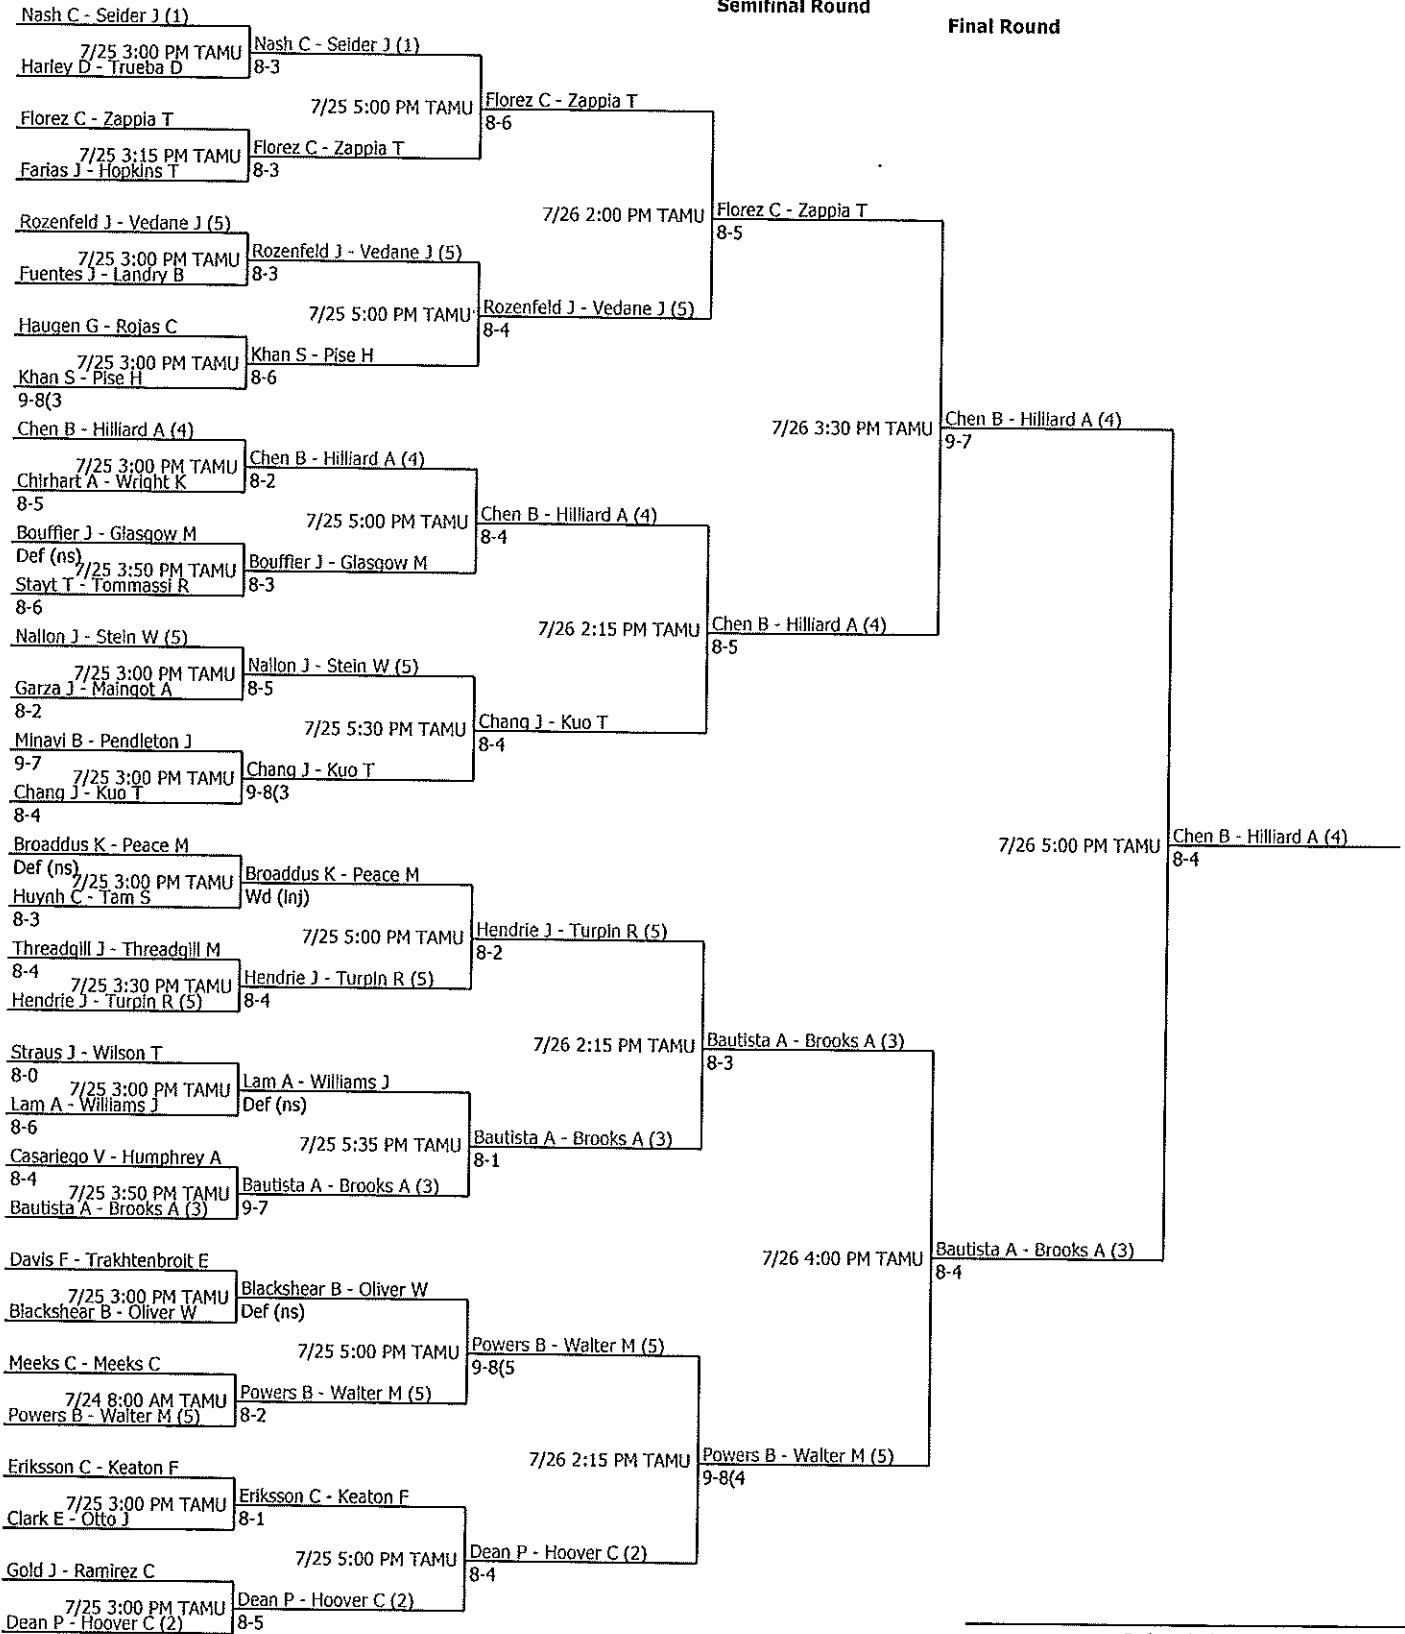

2009 Texas A&M ITA Summer Circuit Tournament		Seeded Players	
2009 Texas A&M ITA Summer Circuit Tournament Men's Doubles		1. Nash - Seider	5. Hendrie - Turp...
City/State: College Station,	Section:	2. Dean - Hoover	5. Nailon - Stein
Director: Mark Weaver	Referee: Sara Lammerts	3. Bautista - Bro...	5. Powers - Walter
Phone: 979-862-2568	Date: 07/24/2009 - 07/27/2009	4. Chen - Hilliard	5. Rozenfeld - Ve...
			Winner: Chen - Hilliard

Round of 32

Round of 16

Quarterfinal Round

Semifinal Round

Final Round

Referee's Signature