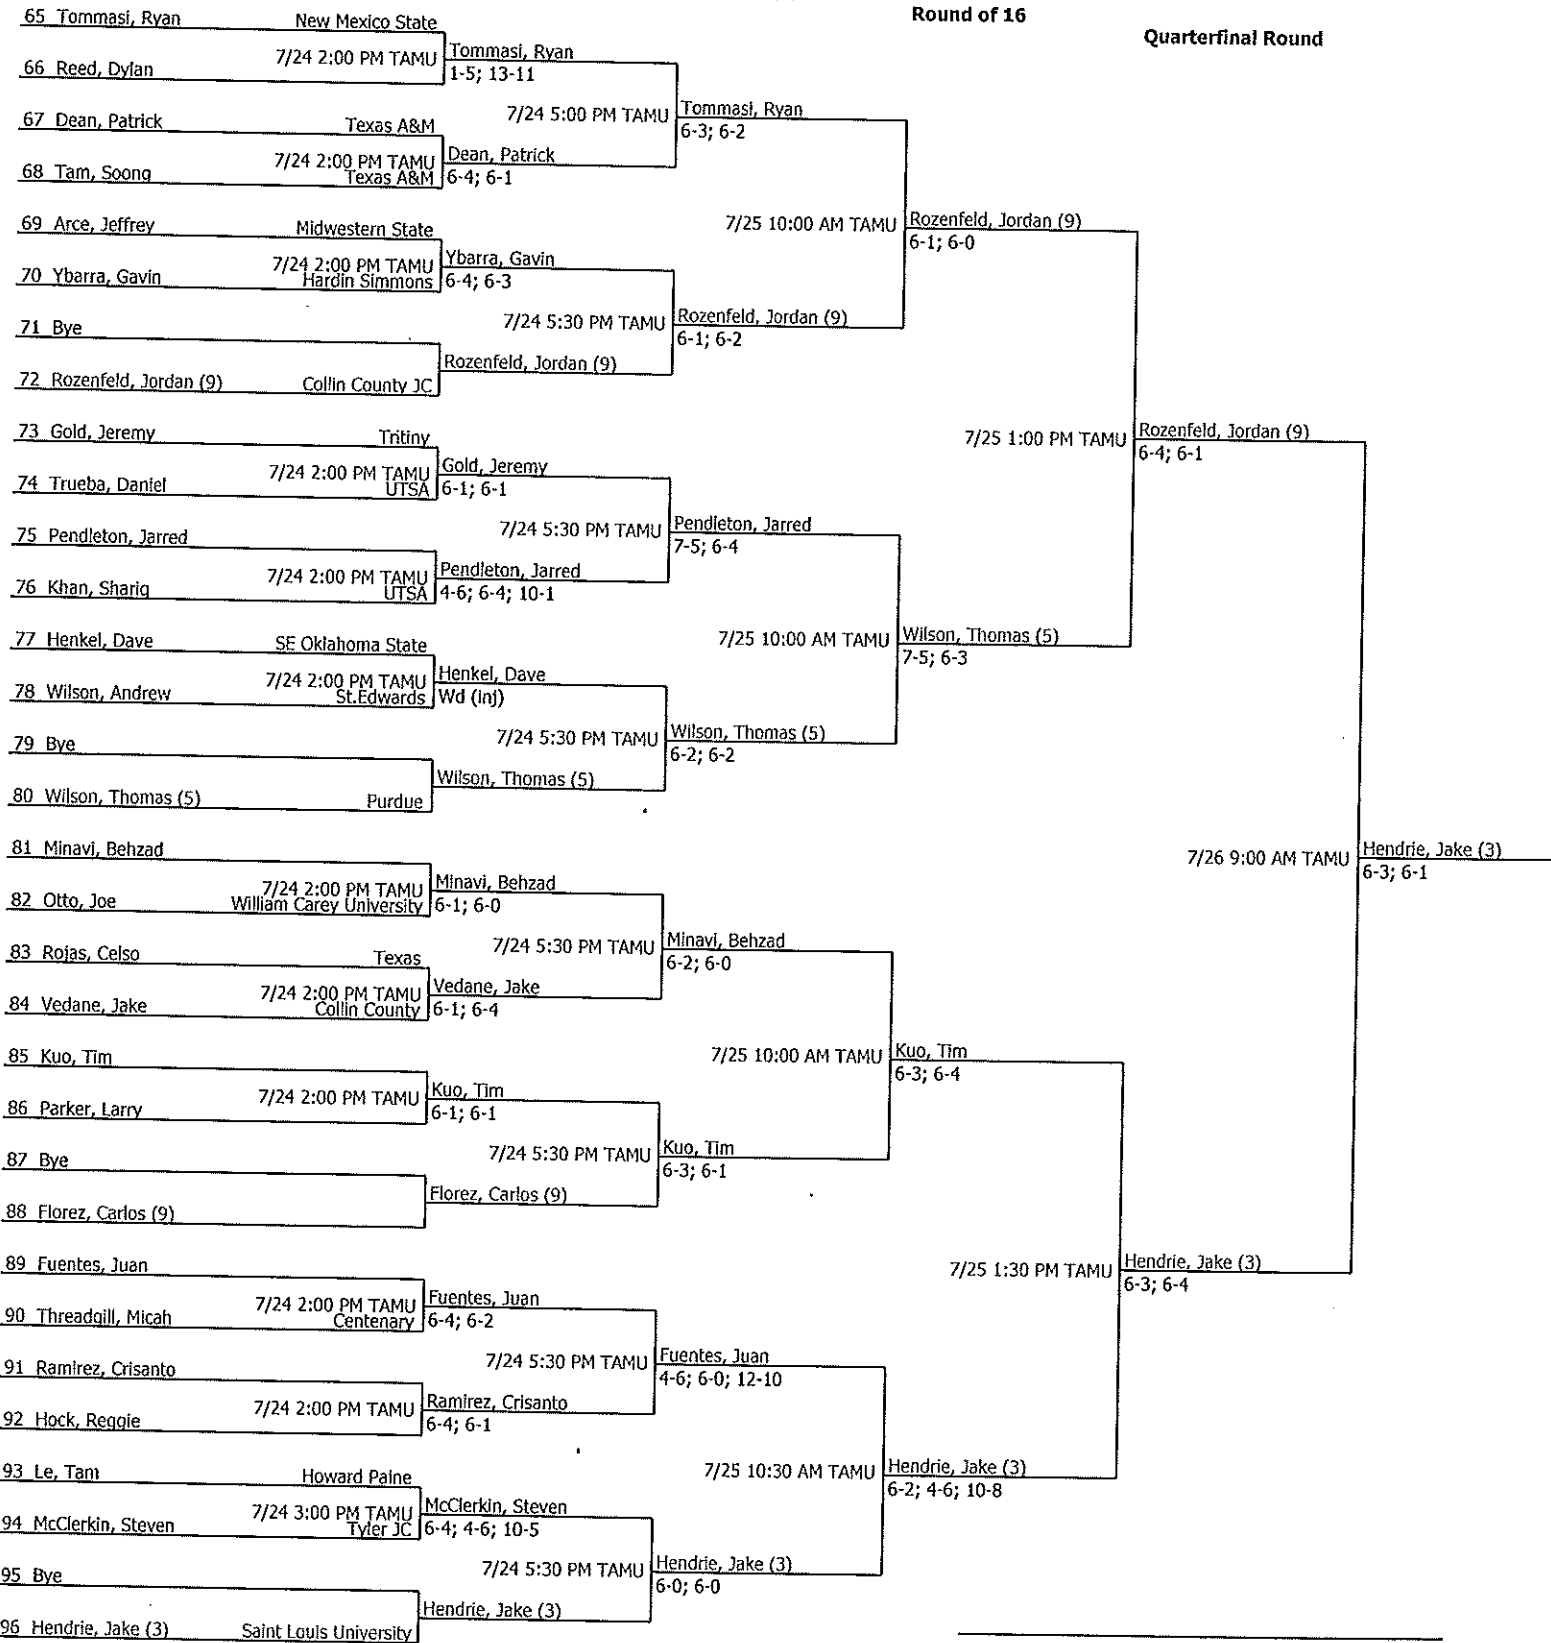

2009 Texas A&M ITA Summer Circuit Tournament		Seeded Players			
2009 Texas A&M ITA Summer Circuit Tournament		1. Hoover, Colin	5. Bautista, A.	9. Brooks, Austin	9. Florez, Carlos
City/State: College Station,	Section:	2. Chen, Benjamin	5. Karimi, Kayvon	9. Carpenter, A.	9. Nash, Cameron
Director: Mark Weaver	Referee: Sara Lammerts	3. Hendrie, Jake	5. Powers, Brett	9. Chang, Jonathan	9. Rozenfeld, J.
Phone: 979-862-2568	Date: 07/24/2009 - 07/27/2009	4. Seider, Jack	5. Wilson, Thomas	9. Cocanougher, R.	9. Walter, Mick
				Winner: Chang, Jonathan	

Round of 128

Round of 64

Round of 32

Round of 16

Quarterfinal Round

Referee's Signature