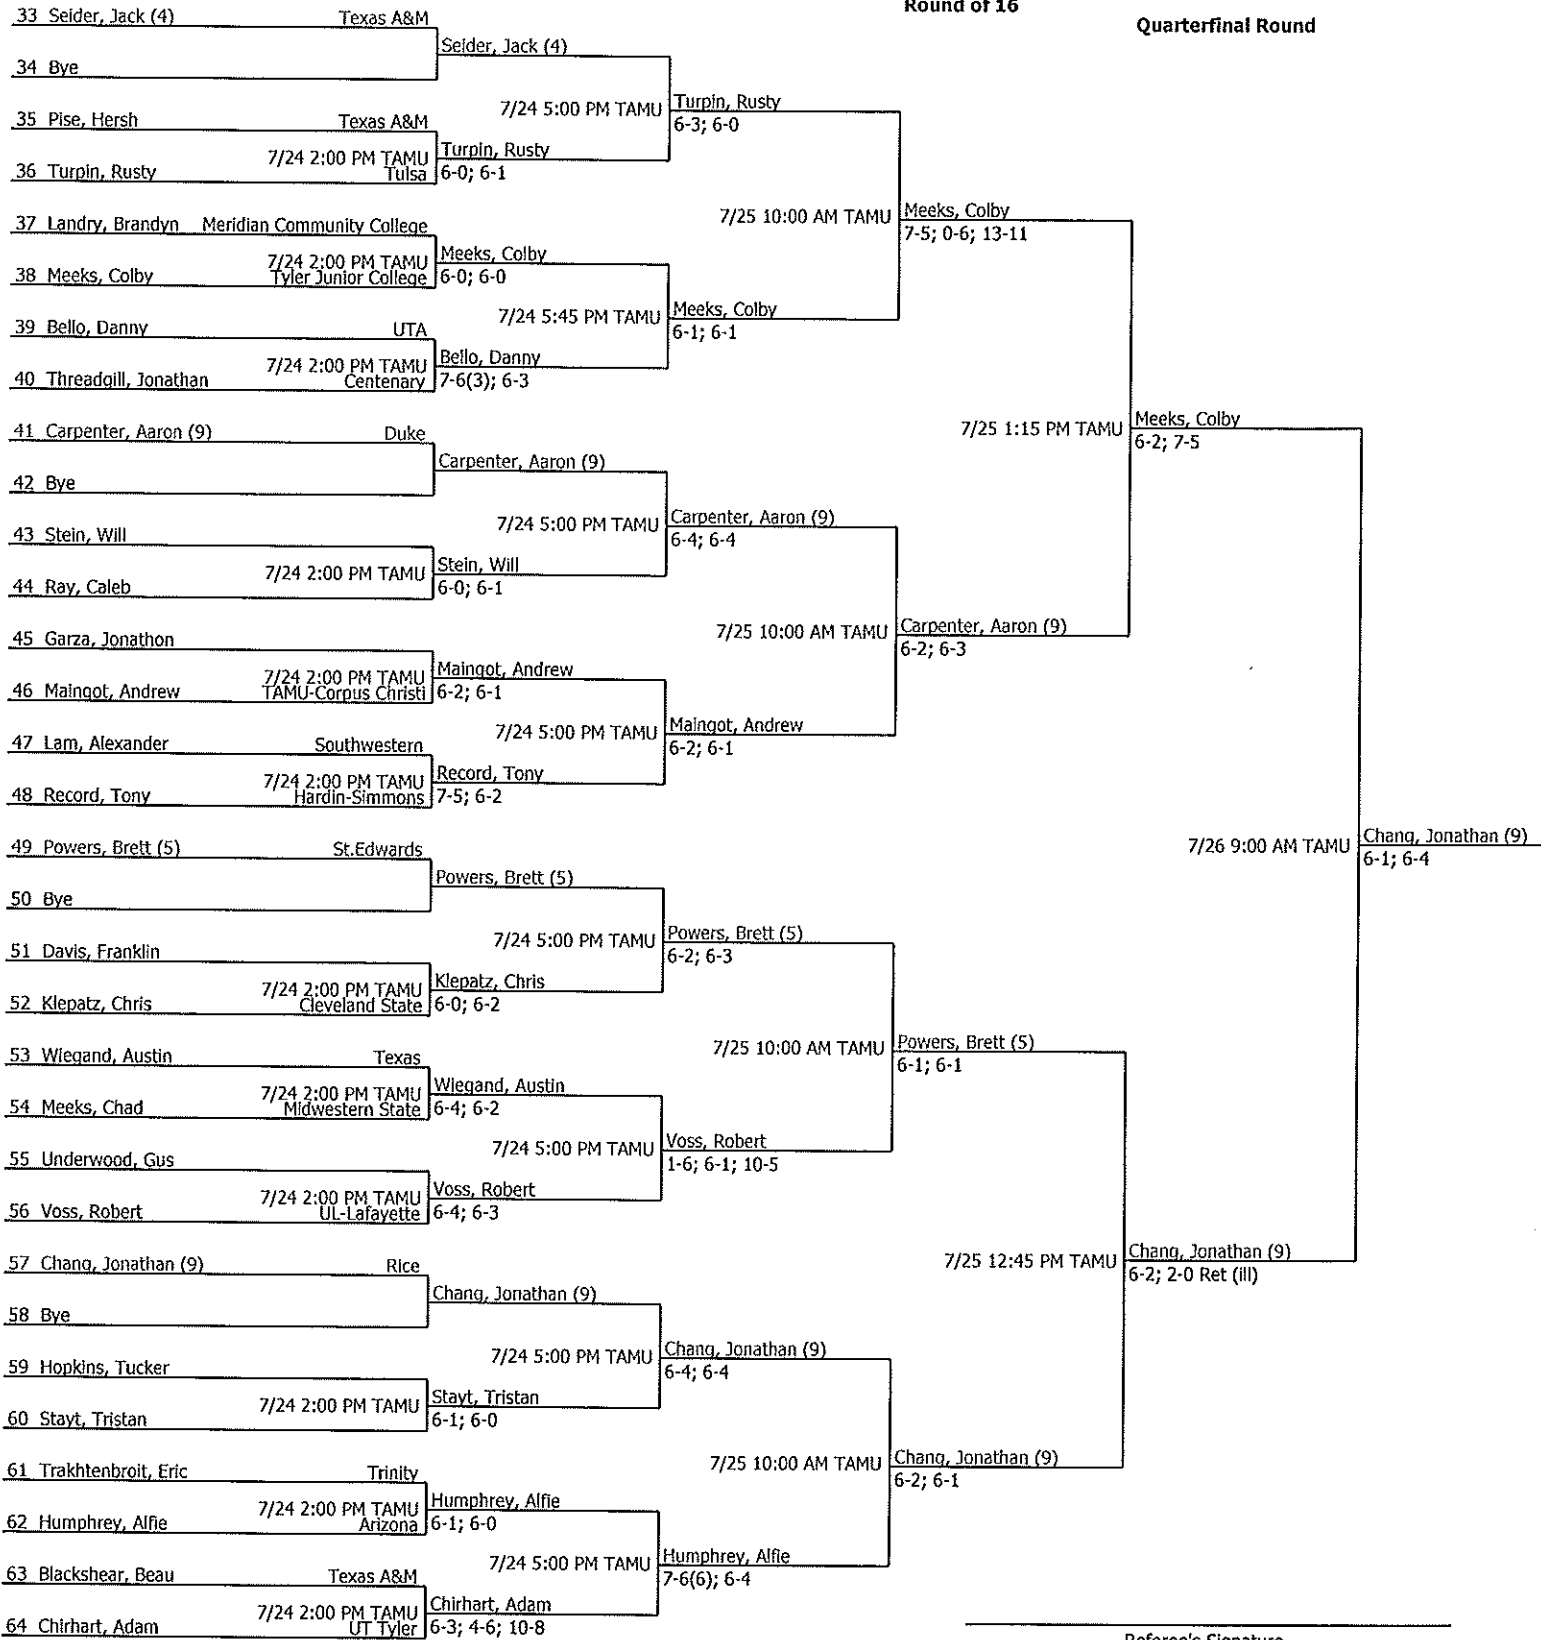

2009 Texas A&M ITA Summer Circuit Tournament		Seeded Players			
2009 Texas A&M ITA Summer Circuit Tournament	Men's Singles	1. Hoover, Colin	5. Bautista, A.	9. Brooks, Austin	9. Florez, Carlos
City/State: College Station,	Section:	2. Chen, Benjamin	5. Karimi, Kayvon	9. Carpenter, A.	9. Nash, Cameron
Director: Mark Weaver	Referee: Sara Lammerts	3. Hendrie, Jake	5. Powers, Brett	9. Chang, Jonathan	9. Rozenfeld, J.
Phone: 979-862-2568	Date: 07/24/2009 - 07/27/2009	4. Seider, Jack	5. Wilson, Thomas	9. Cocanougher, R.	9. Walter, Mick
				Winner: Chang, Jonathan	

Round of 128

Round of 64

Round of 32

Round of 16

Quarterfinal Round

Referee's Signature