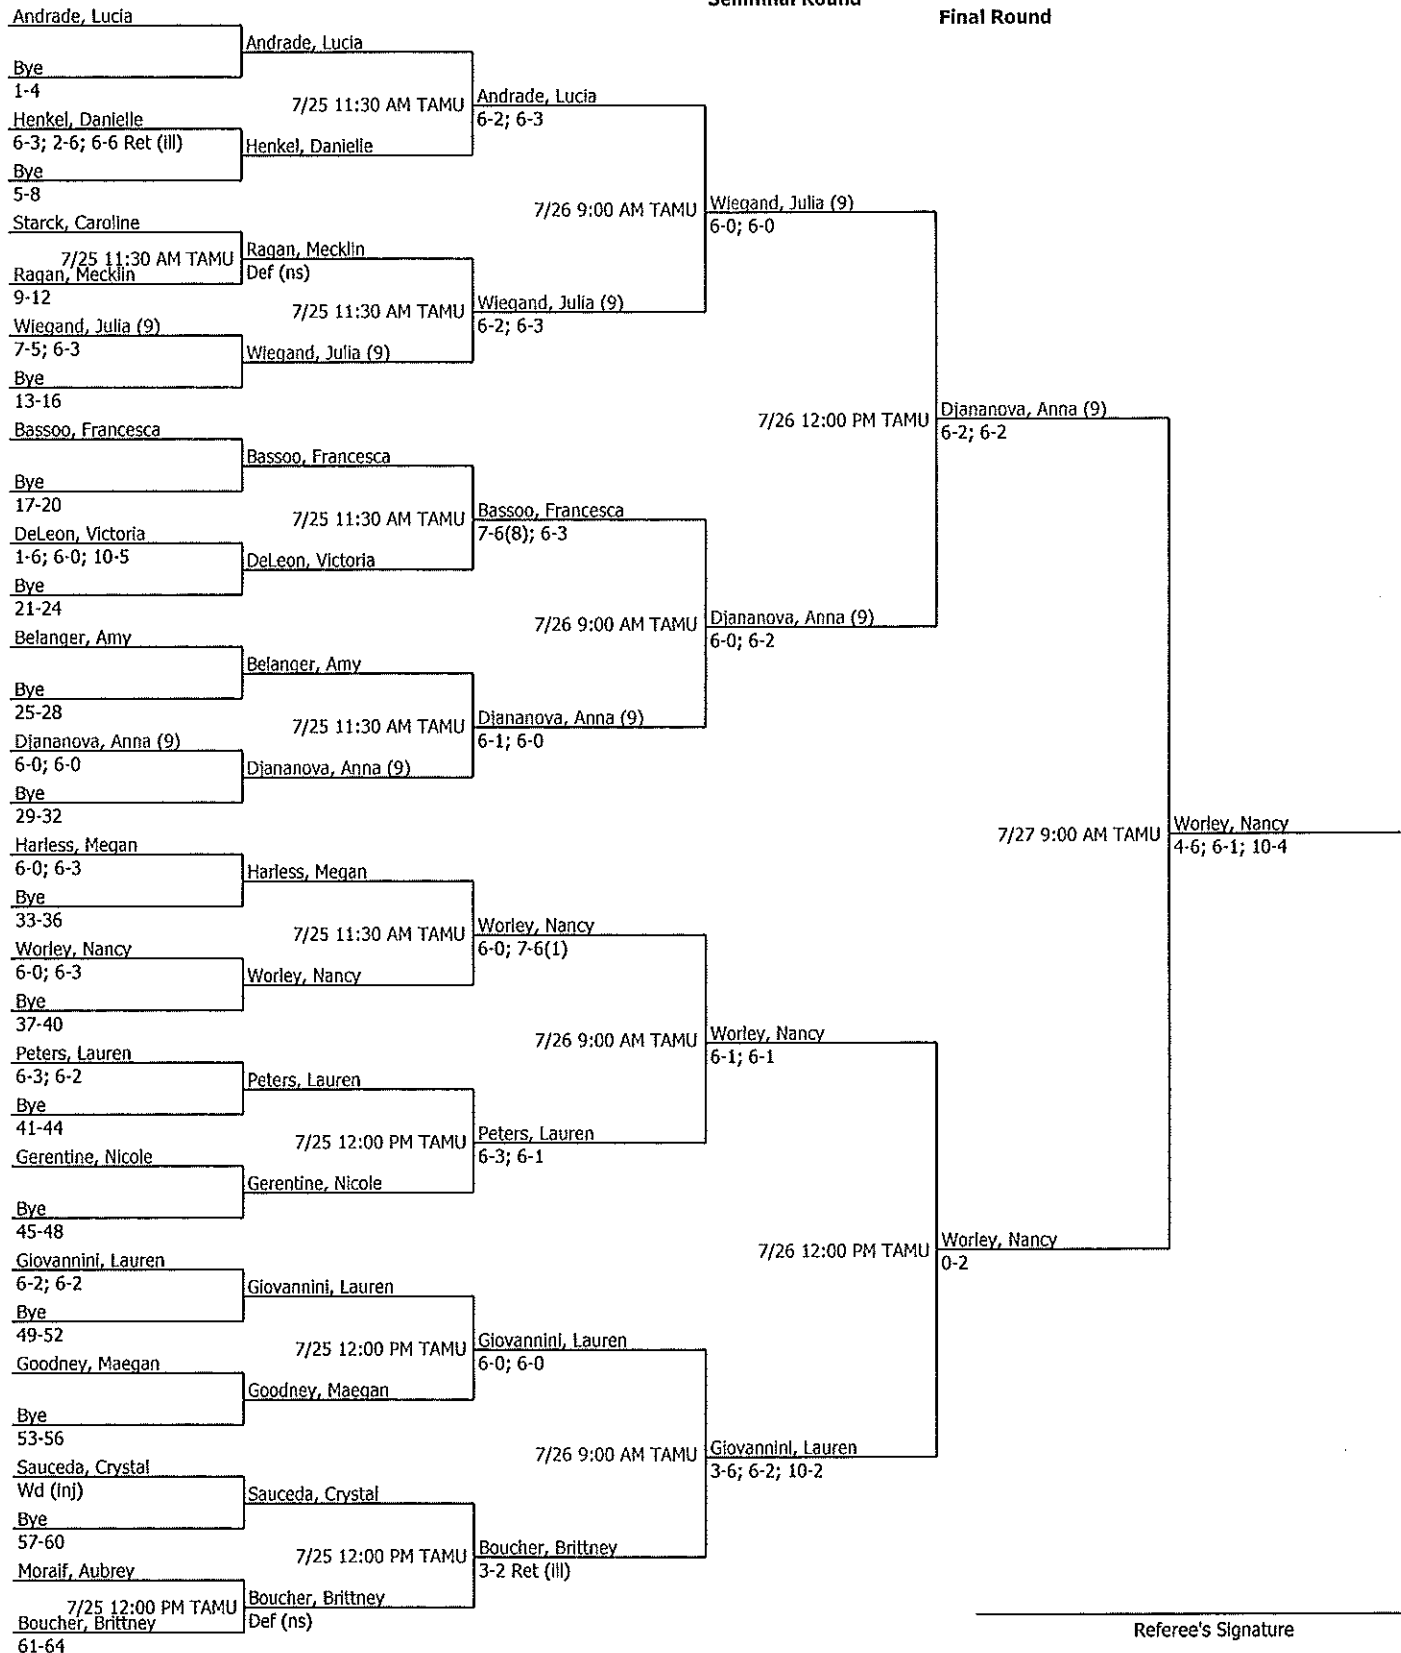

2009 Texas A&M ITA Summer Circuit Tournament		Seeded Players			
2009 Texas A&M ITA Summer Circuit Tournament	Women's Singles Consolation	1. Alda, Rosalia	5. Liles, Christi	9. Bailey, Rebecca	9. Wiegand, Julia
City/State: College Station,	Section:	2. Escobedo, P.	5. Liu, Abby	9. Davidson, S.	9. Zein, Maya
Director: Mark Weaver	Referee: Sara Lammerts	3. Urbina, Nazari	5. Olivier, Sheri	9. Djananova, Anna	
Phone: 979-862-2568	Date: 07/24/2009 - 07/27/2009	4. Clark, Claire	5. Santacrose, L.	9. Turpin, Ashley	
				Winner: Alda, Rosalia	

Second Round

Third Round

Quarterfinal Round

Semifinal Round

Final Round

Referee's Signature