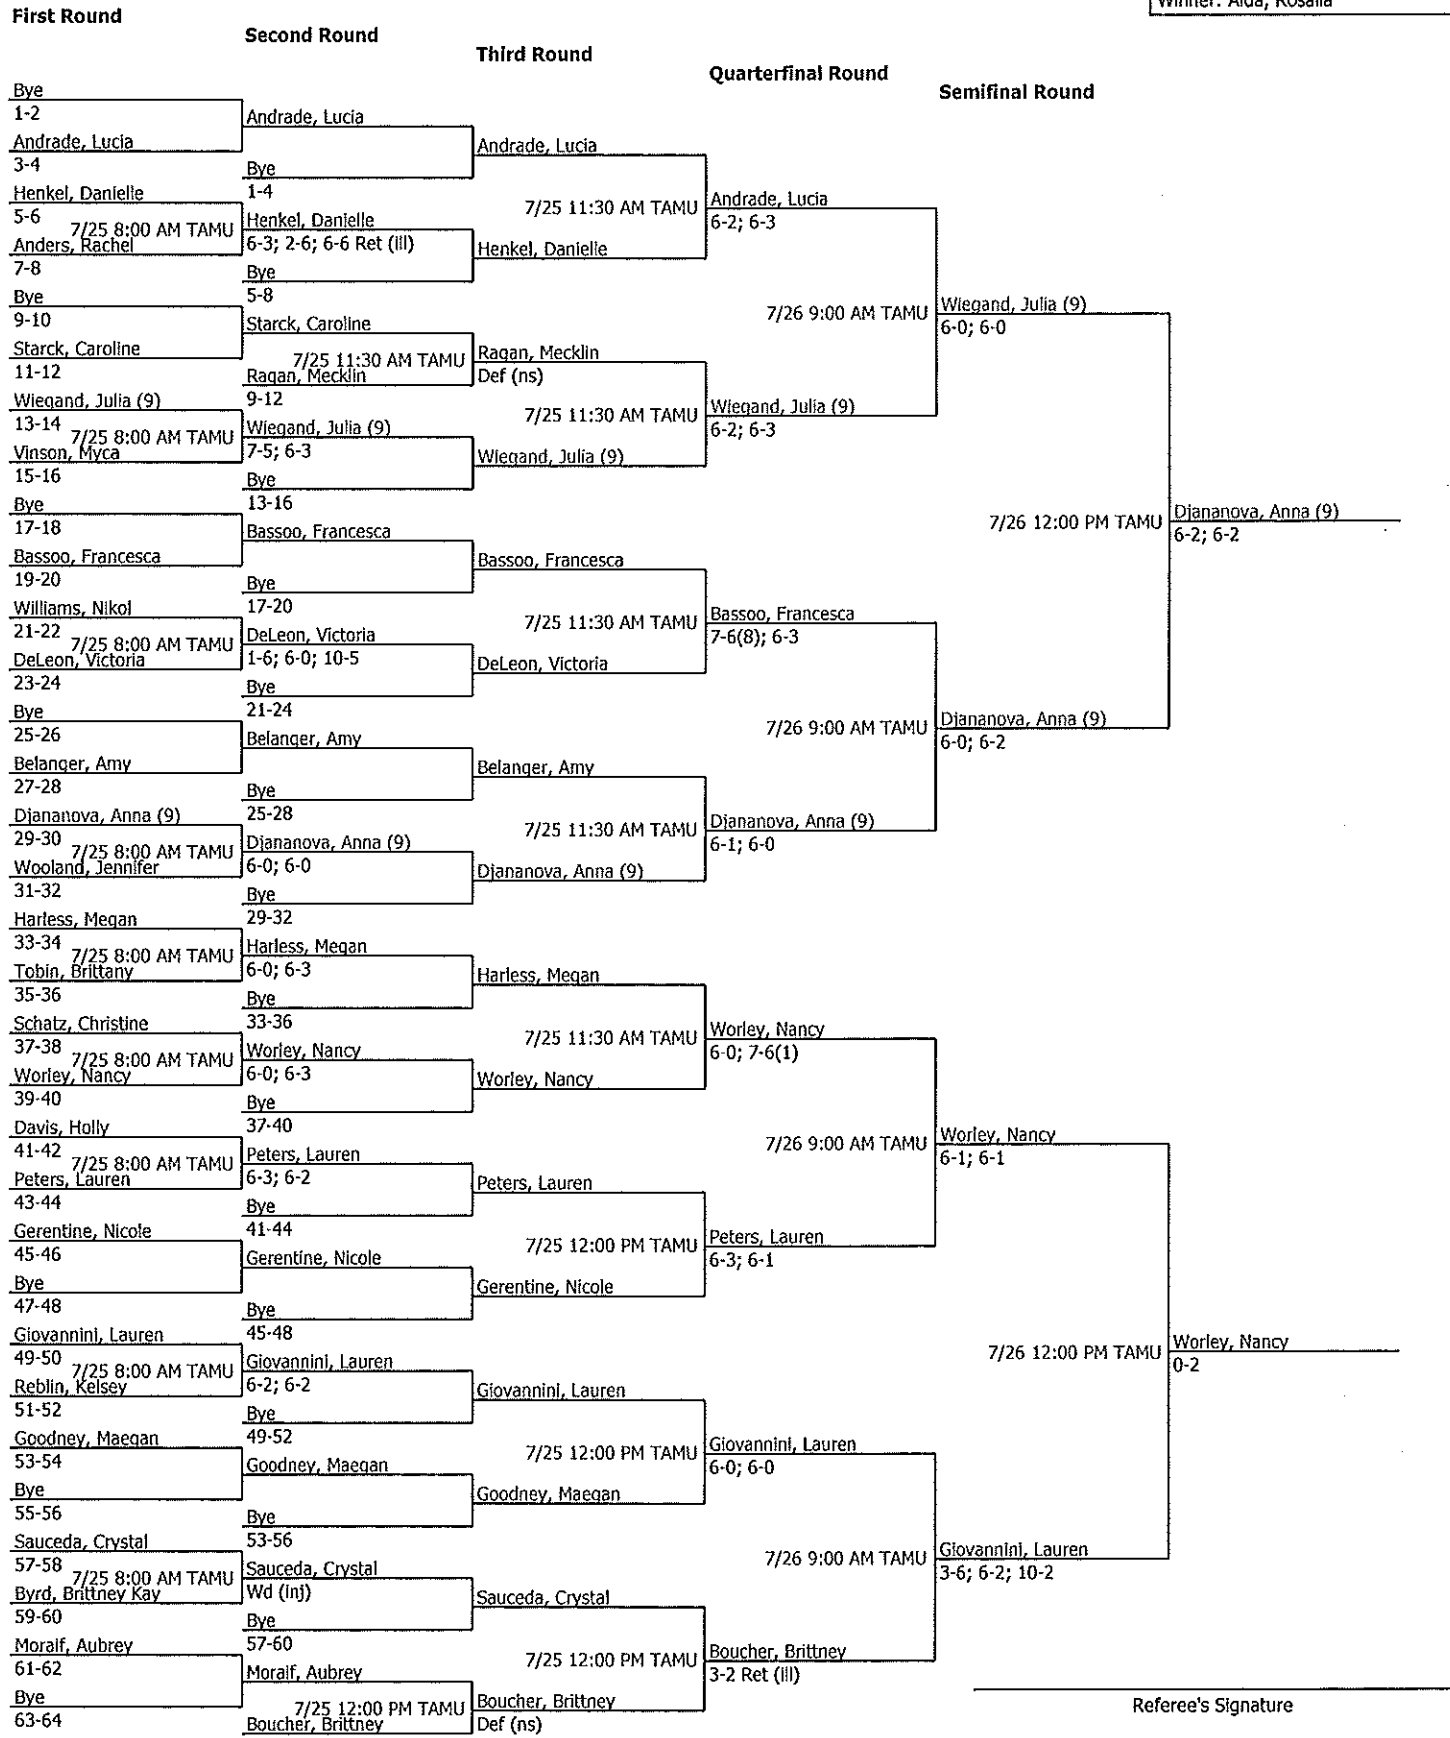

2009 Texas A&M ITA Summer Circuit Tournament		Seeded Players			
2009 Texas A&M ITA Summer Circuit Tournament	Women's Singles Consolation	1. Alda, Rosalia	5. Liles, Christi	9. Bailey, Rebecca	9. Wiegand, Julia
City/State: College Station,	Section:	2. Escobedo, P.	5. Liu, Abby	9. Davidson, S.	9. Zeln, Maya
Director: Mark Weaver	Referee: Sara Lammerts	3. Urbina, Nazari	5. Olivier, Sheri	9. Djananova, Anna	
Phone: 979-862-2568	Date: 07/24/2009 - 07/27/2009	4. Clark, Claire	5. Santacroce, L.	9. Turpin, Ashley	
				Winner: Alda, Rosalia	

Referee's Signature