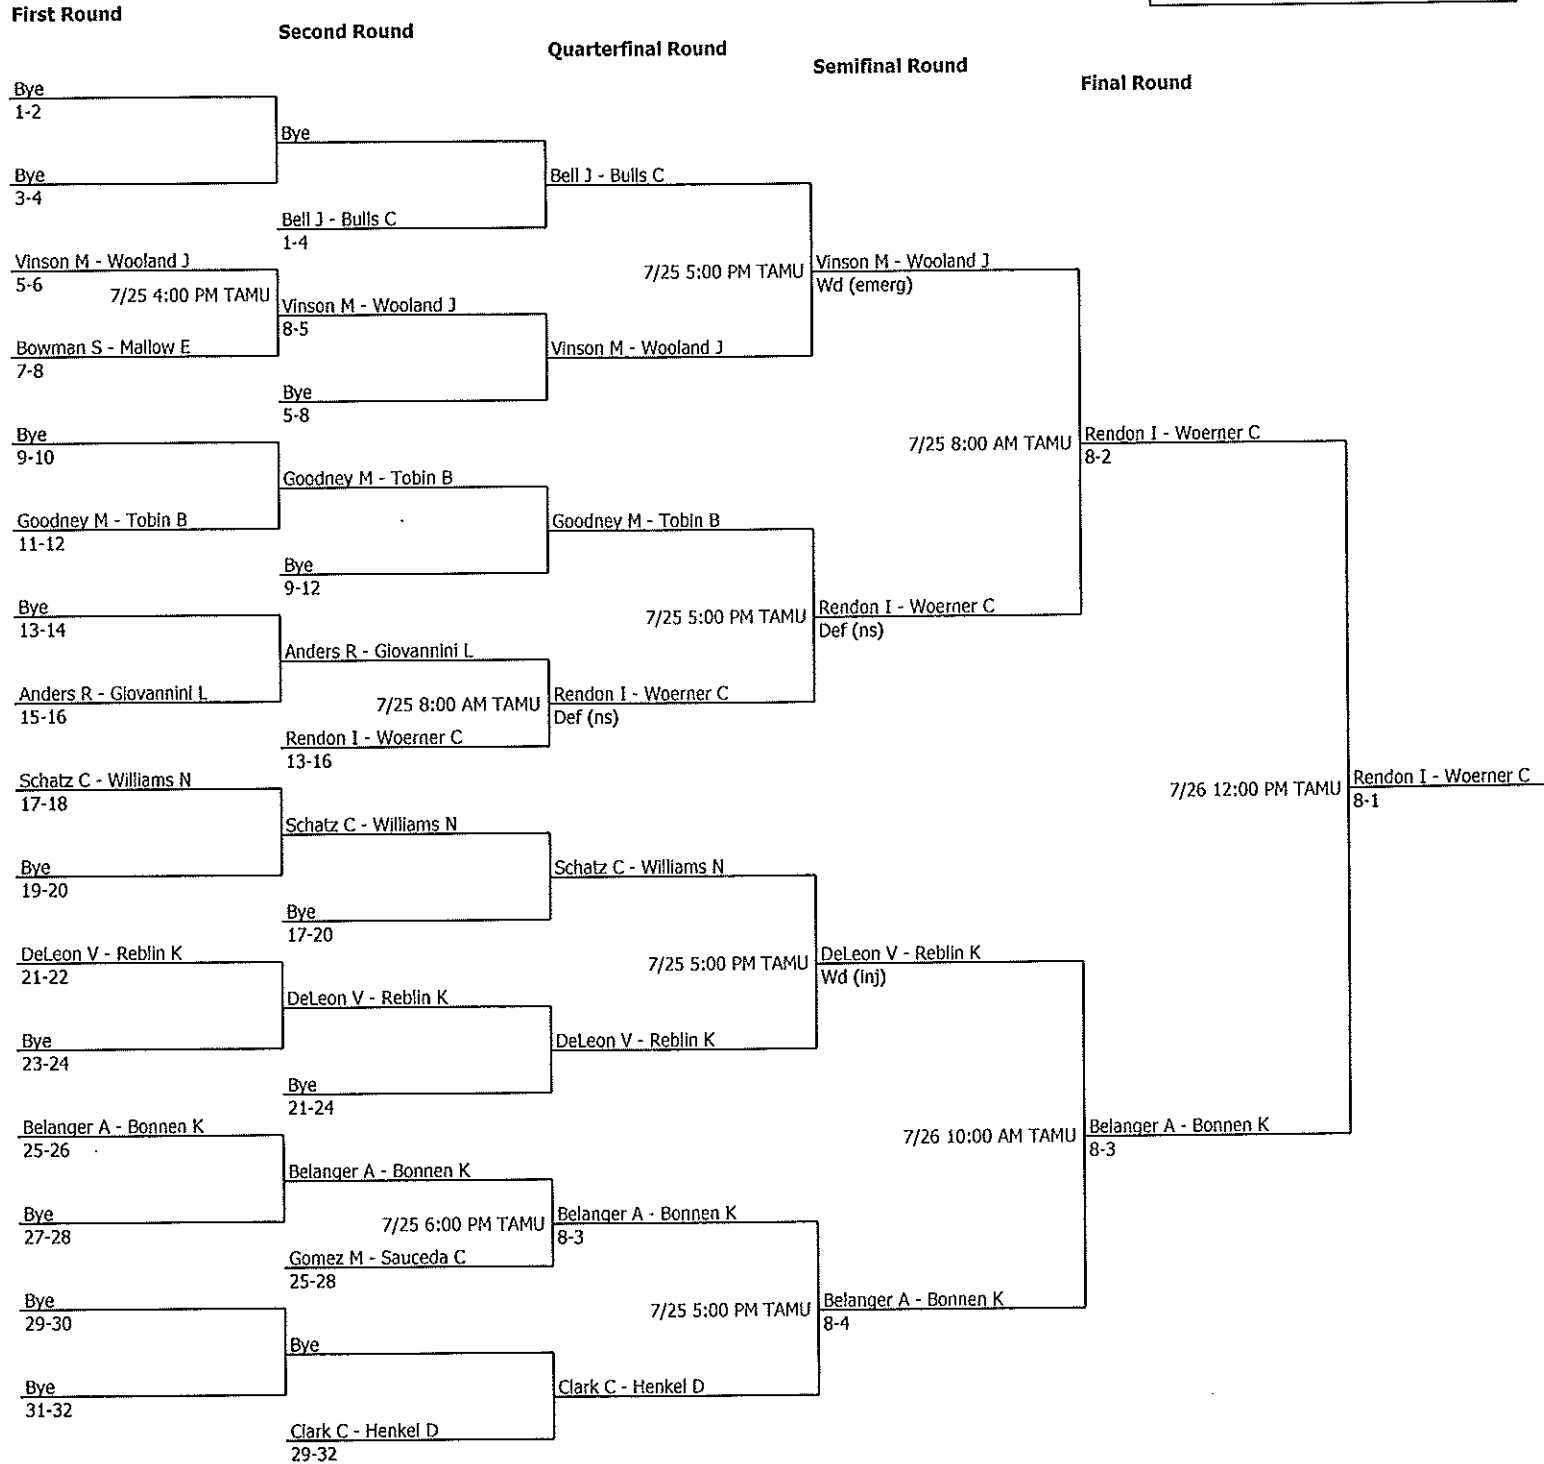

2009 Texas A&M ITA Summer Circuit Tournament		Seeded Players			
2009 Texas A&M ITA Summer Circuit Tournament	Women's Doubles Consolation	1. Liles - Santac...	5. Amo - Turpin		
City/State: College Station,	Section:	2. Alda - Olivier	6. Wiegand - Zein		
Director: Mark Weaver	Referee: Sara Lammerts	3. Davidson - Urb...			
Phone: 979-862-2568	Date: 07/24/2009 - 07/27/2009	4. Escobedo - Liu			
				Winner: Alda - Olivier	

Referee's Signature