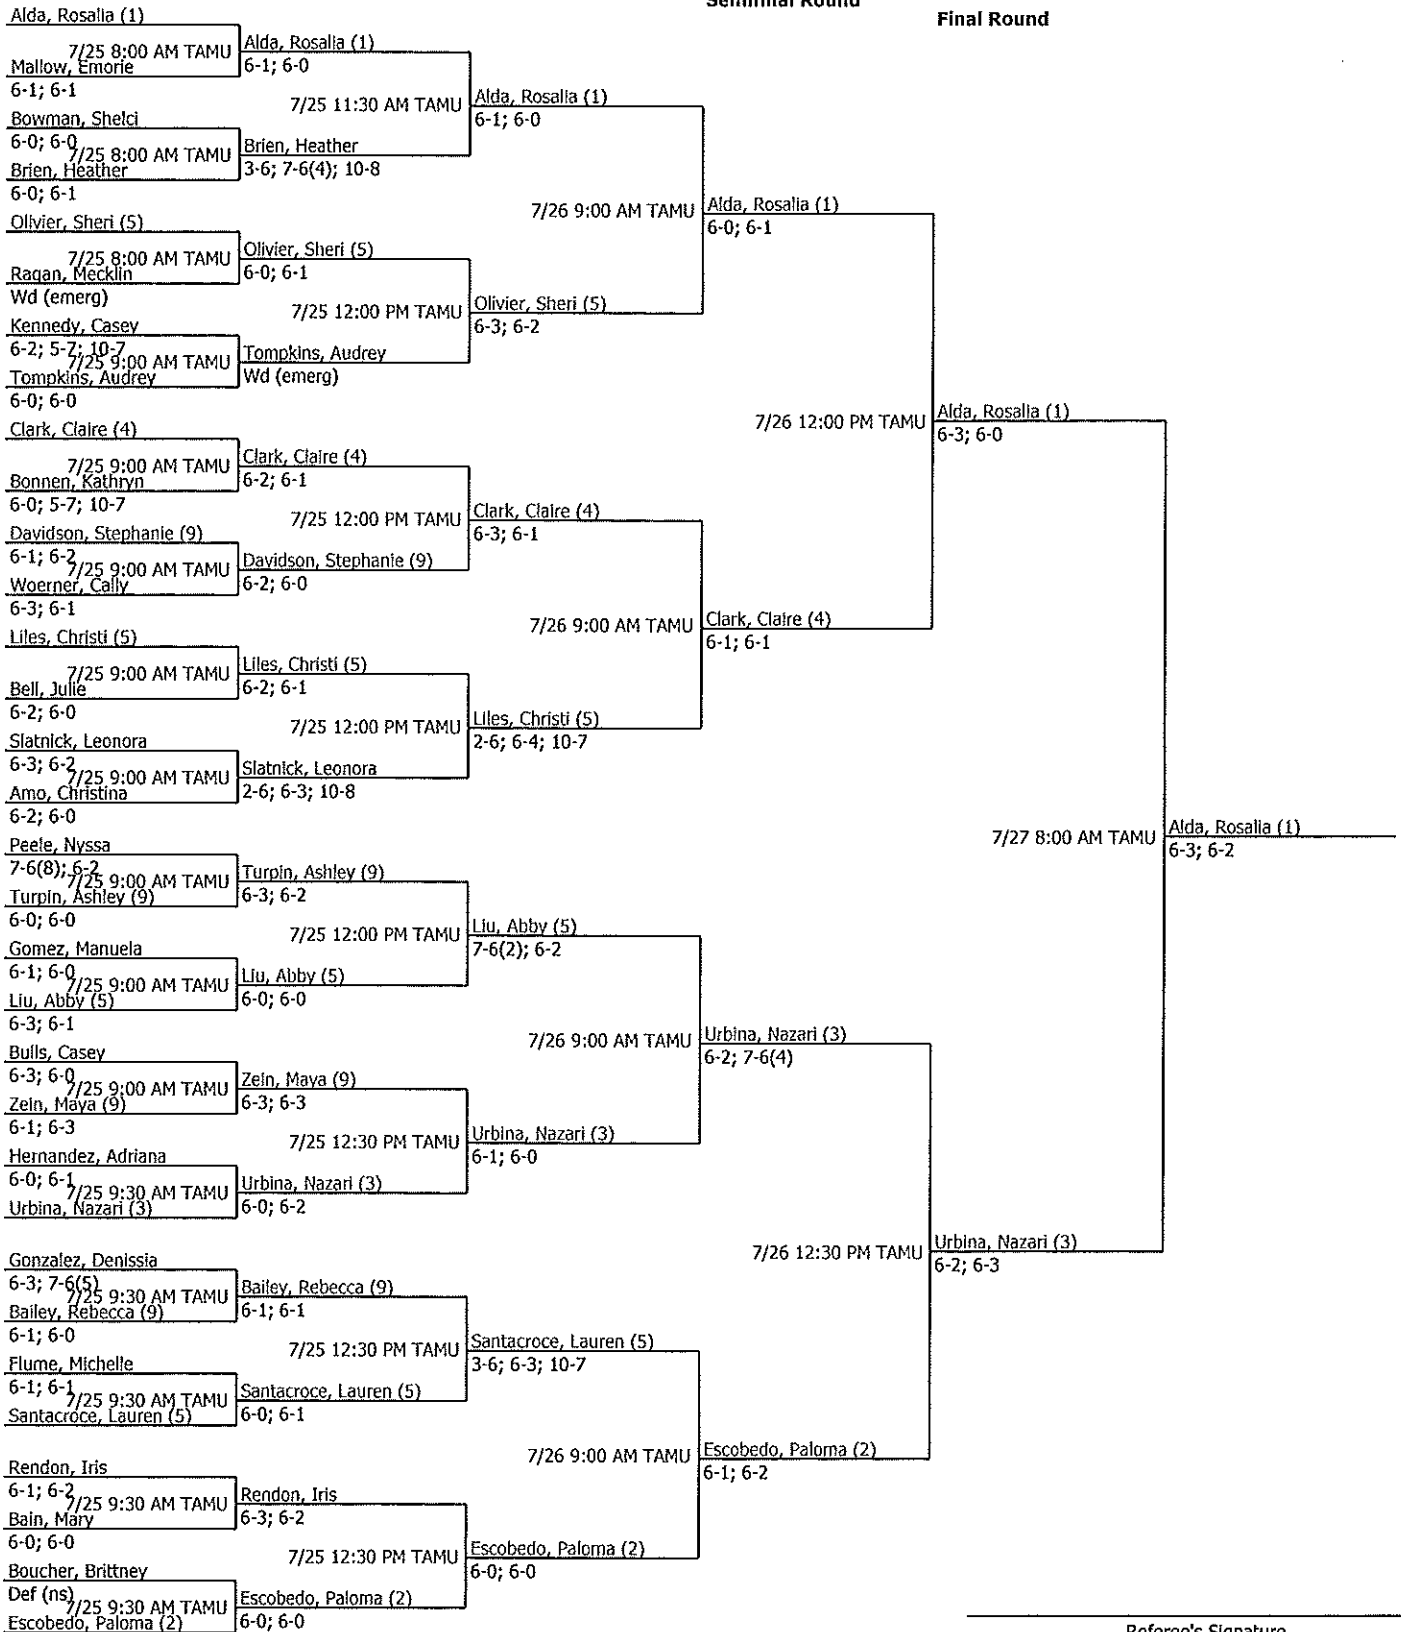

2009 Texas A&M ITA Summer Circuit Tournament		Seeded Players			
2009 Texas A&M ITA Summer Circuit Tournament	Women's Singles	1. Alda, Rosalla	5. Liles, Christi	9. Bailey, Rebecca	9. Wiegand, Julia
City/State: College Station,	Section:	2. Escobedo, P.	5. Liu, Abby	9. Davidson, S.	9. Zein, Maya
Director: Mark Weaver	Referee: Sara Lammerts	3. Urbina, Nazari	5. Olivier, Sheri	9. Djananova, Anna	
Phone: 979-862-2568	Date: 07/24/2009 - 07/27/2009	4. Clark, Claire	5. Santacroce, L.	9. Turplin, Ashley	
				Winner: Alda, Rosalla	

Round of 32

Round of 16

Quarterfinal Round

Semifinal Round

Final Round

Referee's Signature