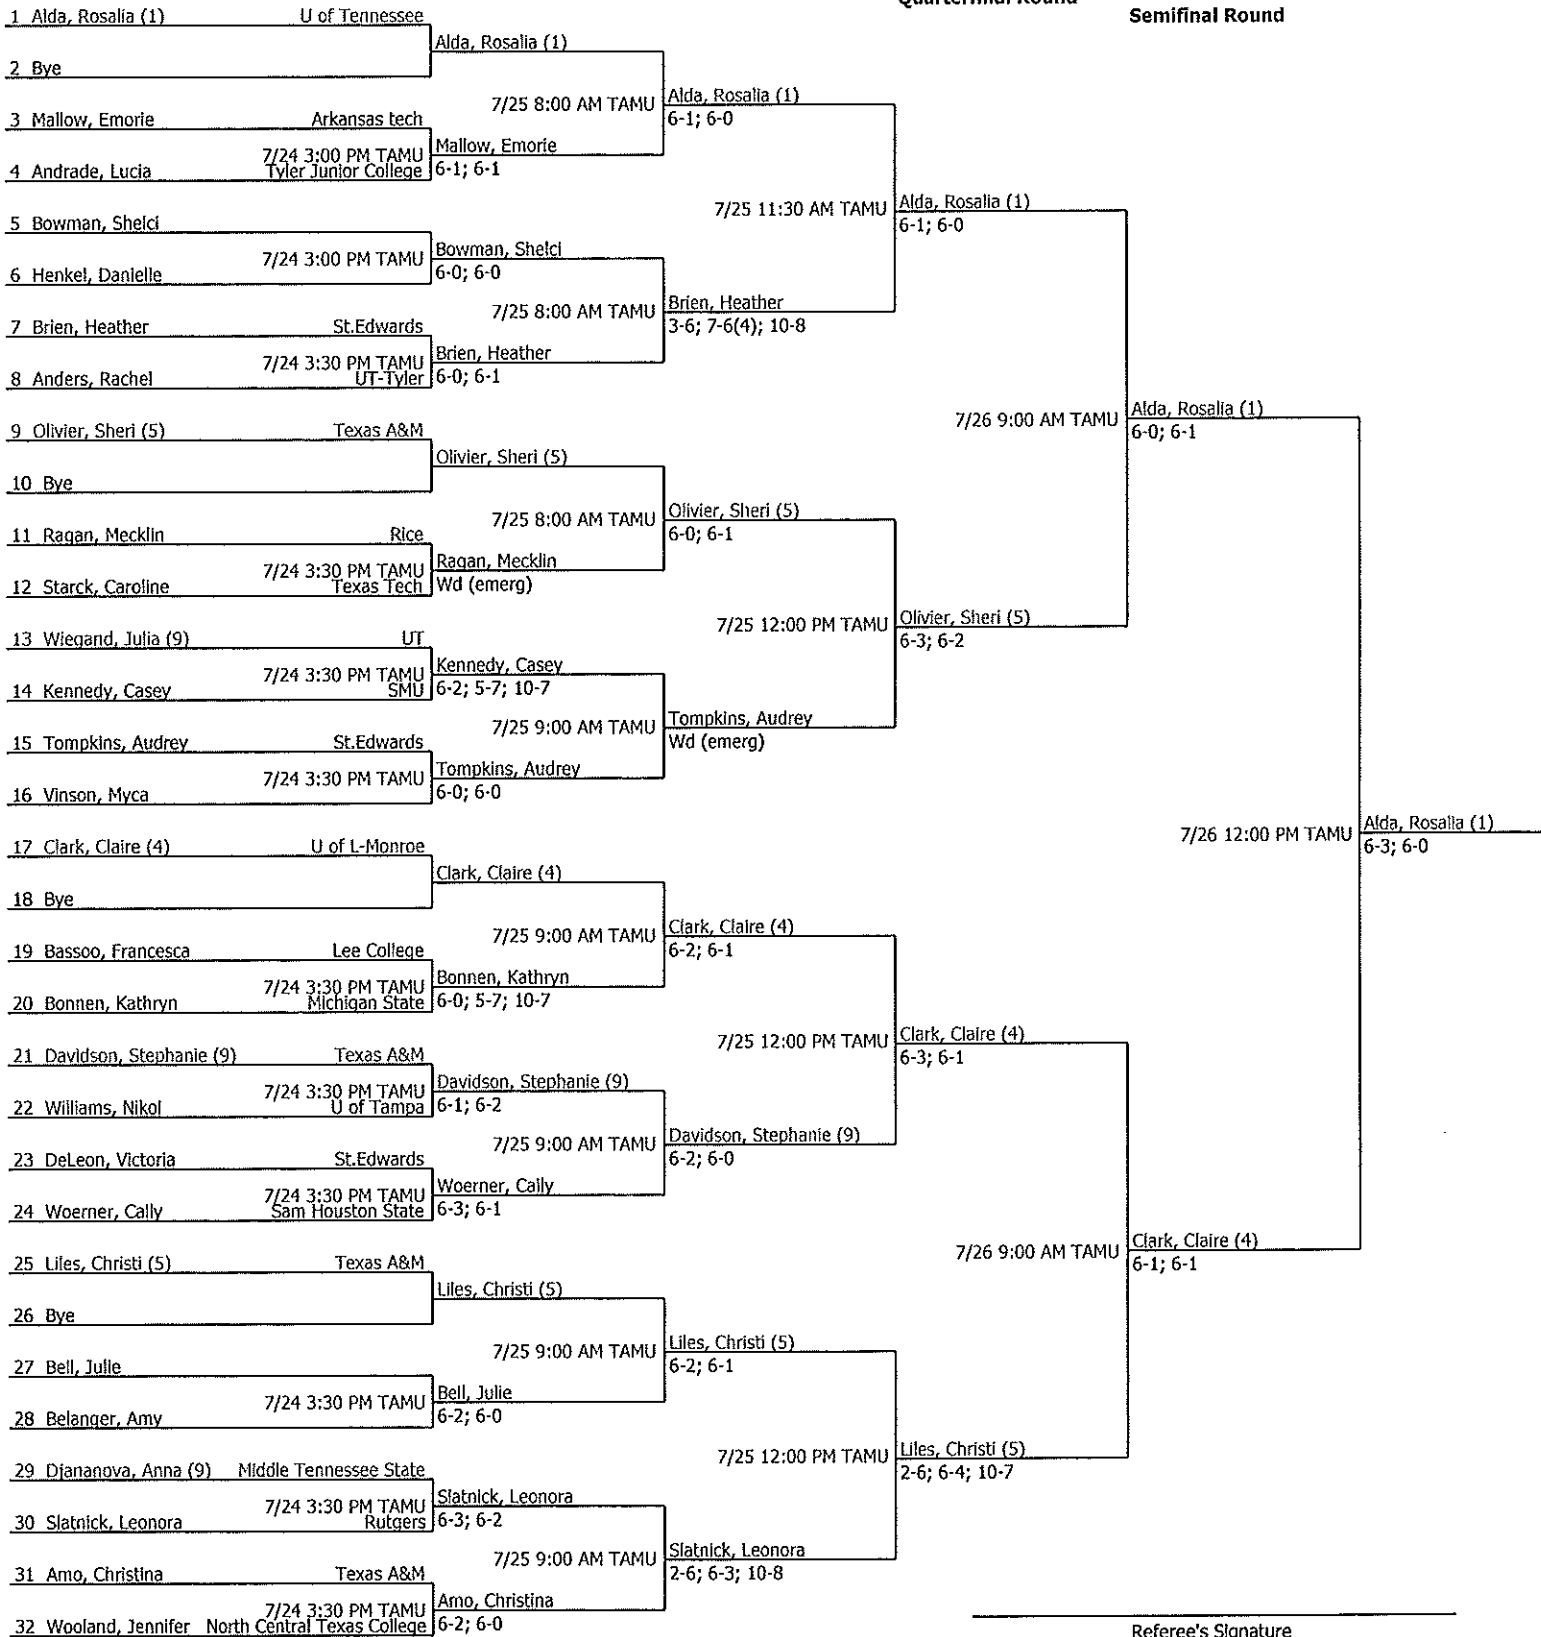

2009 Texas A&M ITA Summer Circuit Tournament		Seeded Players			
2009 Texas A&M ITA Summer Circuit Tournament	Women's Singles	1. Alda, Rosalia	5. Liles, Christi	9. Bailey, Rebecca	9. Wiegand, Julia
City/State: College Station,	Section:	2. Escobedo, P.	5. Liu, Abby	9. Davidson, S.	9. Zein, Maya
Director: Mark Weaver	Referee: Sara Lammerts	3. Urbina, Nazari	5. Olivier, Sheri	9. Djananova, Anna	
Phone: 979-862-2568	Date: 07/24/2009 - 07/27/2009	4. Clark, Claire	5. Santacroce, L.	9. Turplin, Ashley	
				Winner: Alda, Rosalia	

Round of 64

Round of 32

Round of 16

Quarterfinal Round

Semifinal Round

Referee's Signature