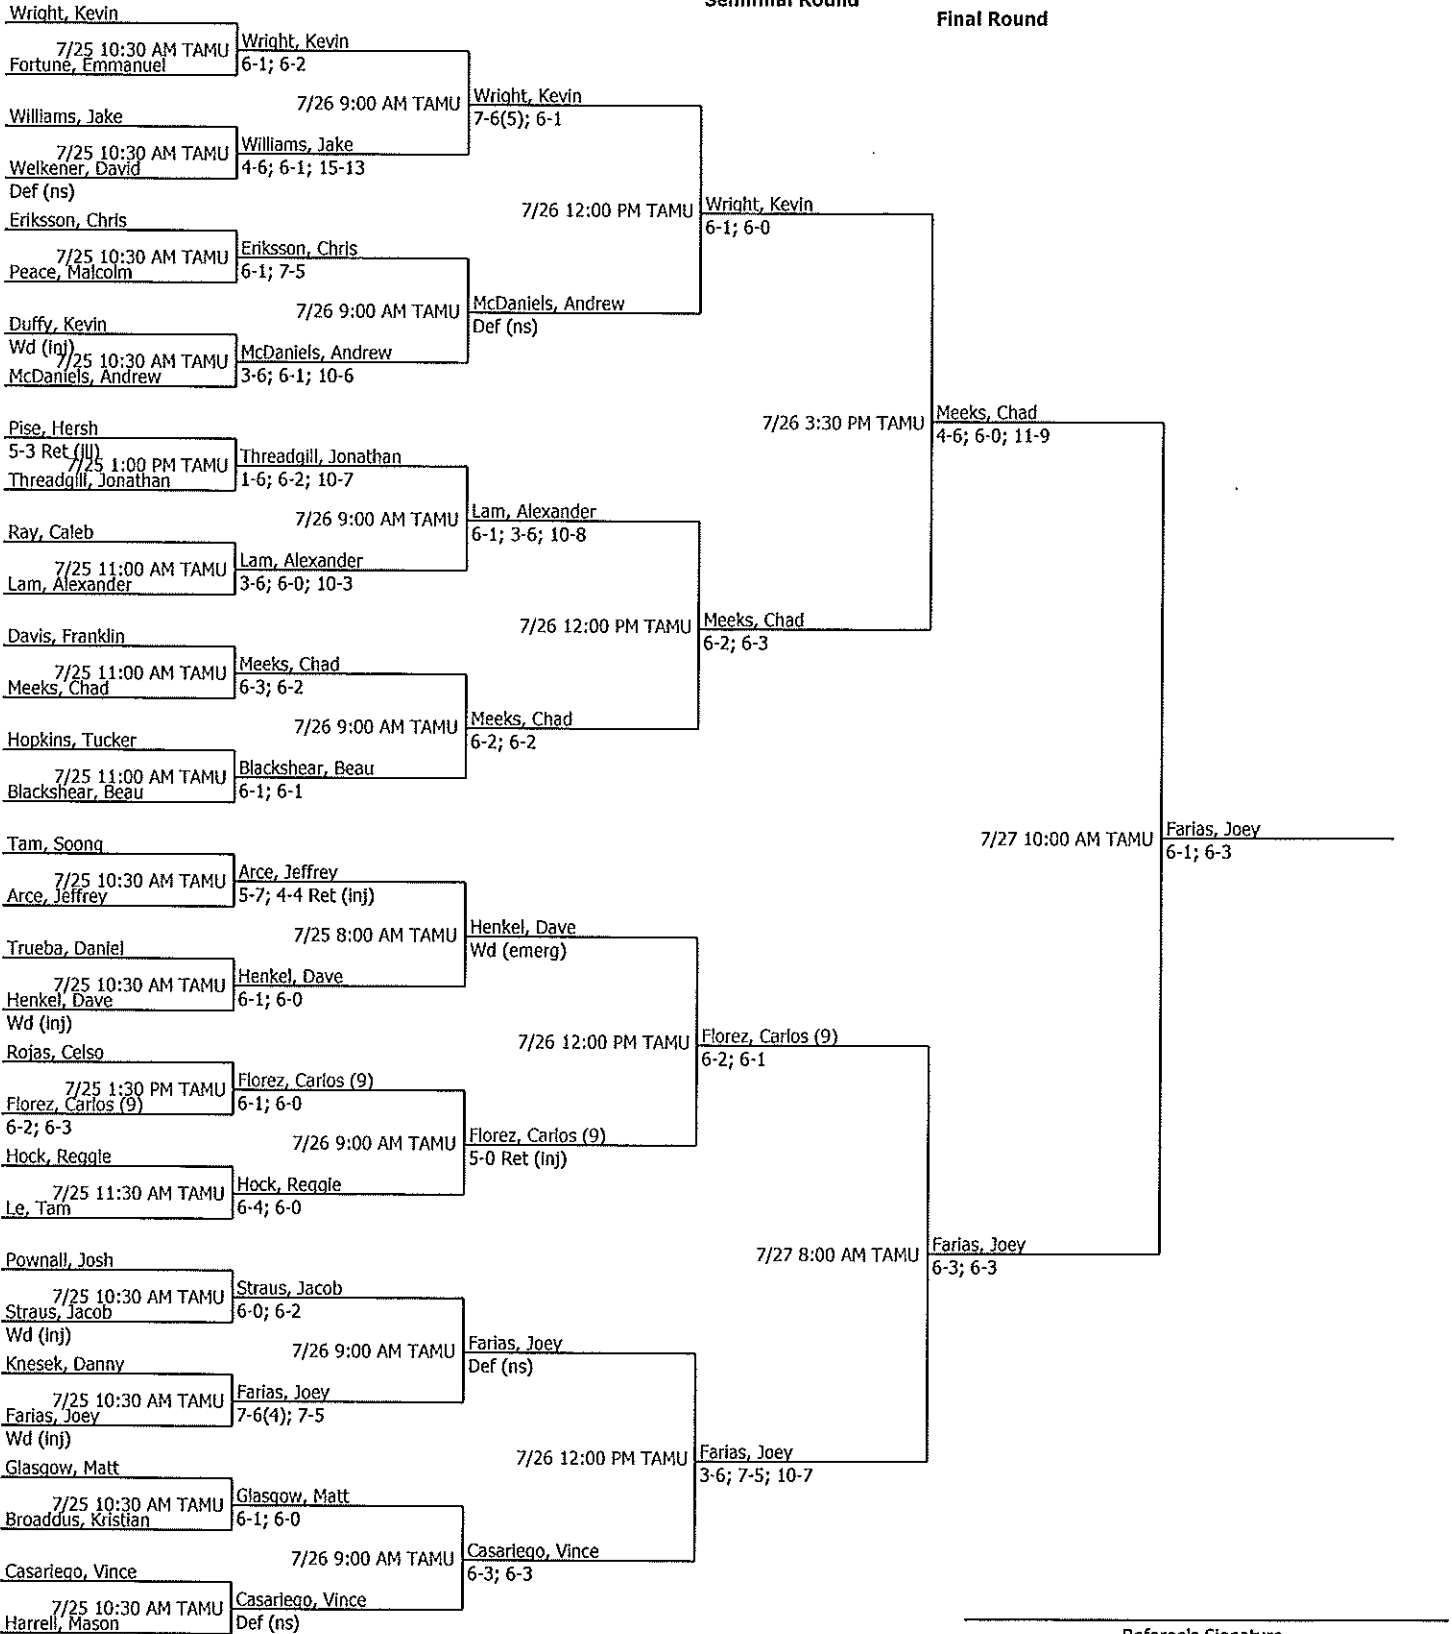

2009 Texas A&M ITA Summer Circuit Tournament		Seeded Players			
2009 Texas A&M ITA Summer Circuit Tournament	Men's Singles Consolation	1. Hoover, Collin	5. Bautista, A.	9. Brooks, Austin	9. Florez, Carlos
City/State: College Station,	Section:	2. Chen, Benjamin	5. Karimi, Kayvon	9. Carpenter, A.	9. Nash, Cameron
Director: Mark Weaver	Referee: Sara Lammerts	3. Hendrie, Jake	5. Powers, Brett	9. Chang, Jonathan	9. Rozenfeld, J.
Phone: 979-862-2568	Date: 07/24/2009 - 07/27/2009	4. Selder, Jack	5. Wilson, Thomas	9. Cocanougher, R.	9. Walter, Mick
				Winner: Chang, Jonathan	

Third Round

Fourth Round

Quarterfinal Round

Semifinal Round

Final Round

Referee's Signature