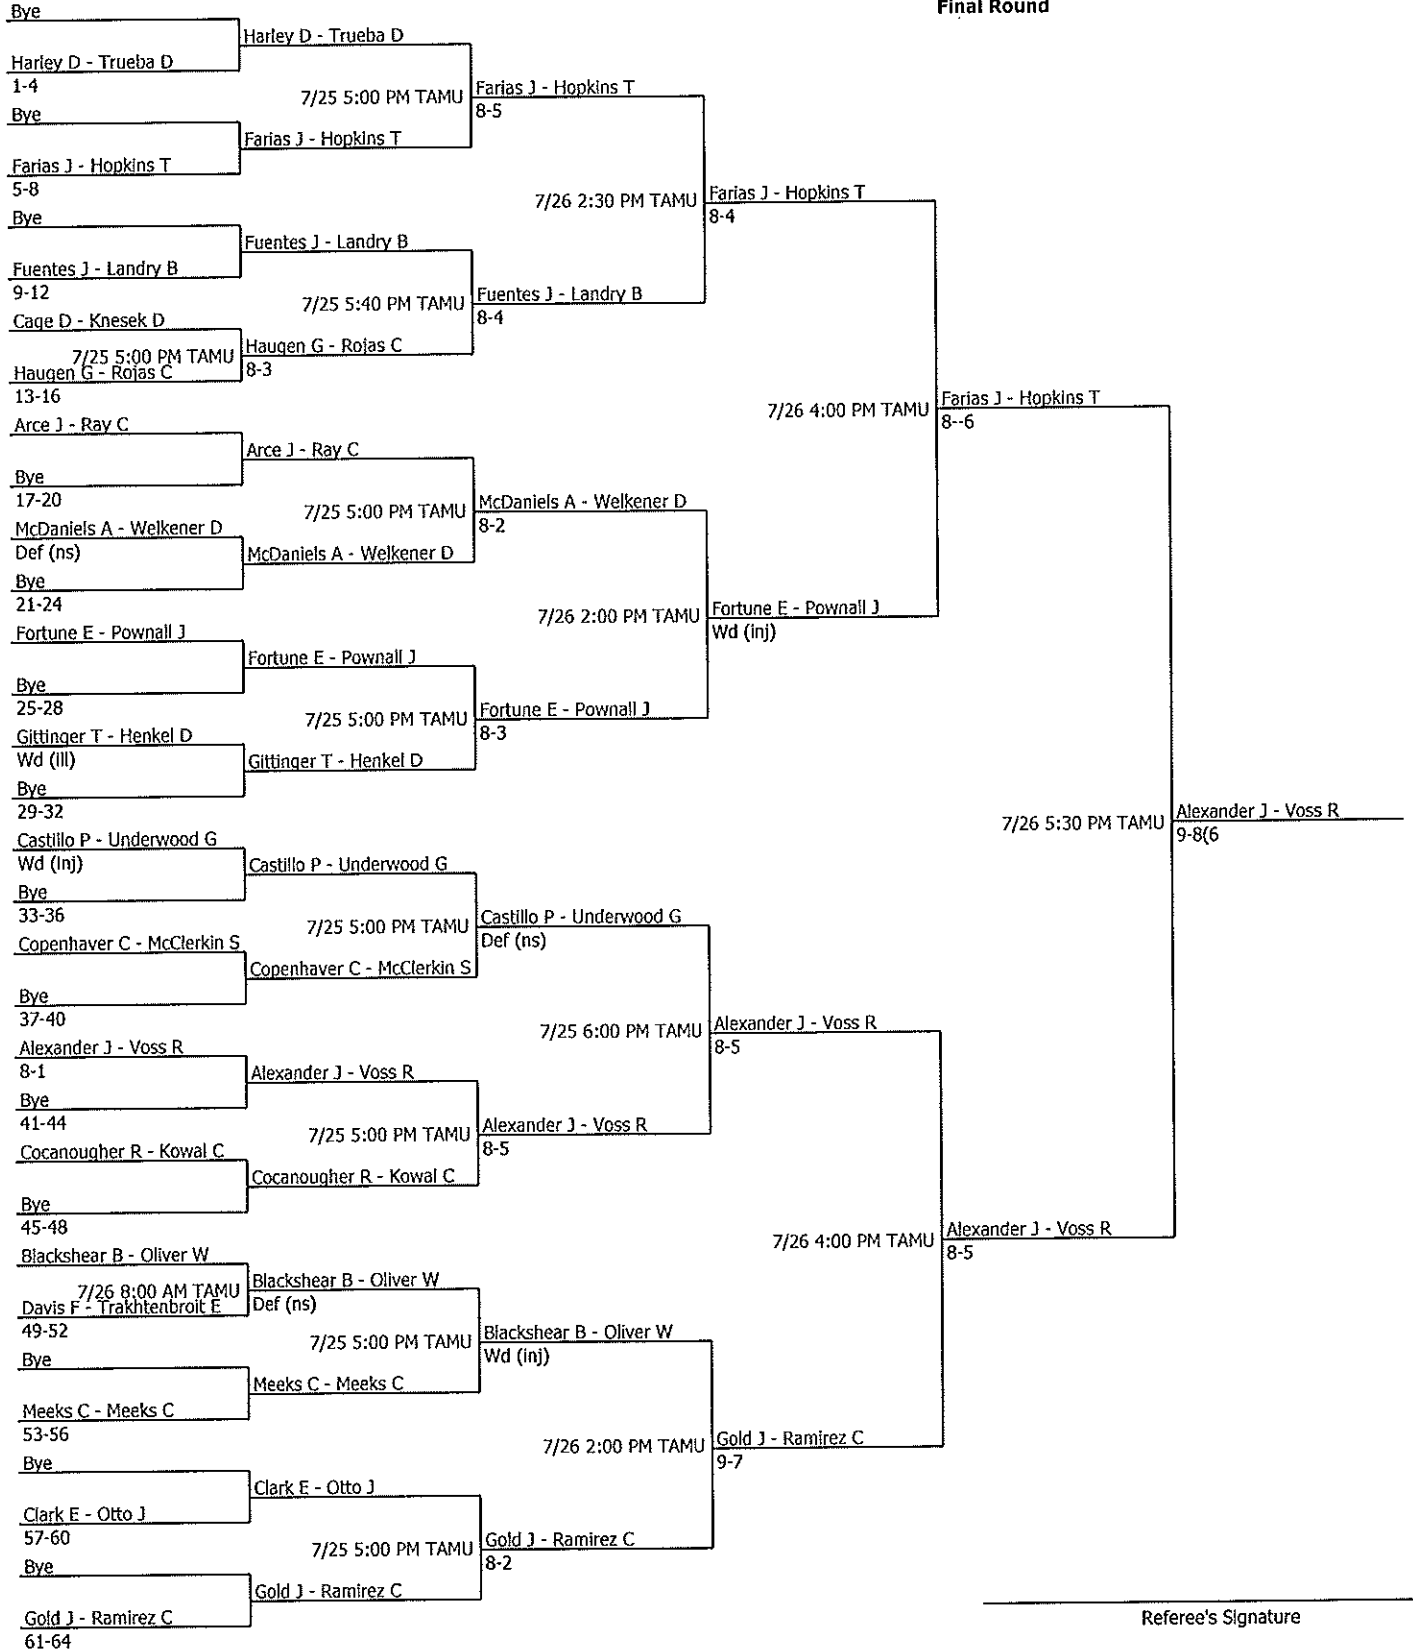

2009 Texas A&M ITA Summer Circuit Tournament		Seeded Players	
2009 Texas A&M ITA Summer Circuit Tournament	Men's Doubles Consolation	1. Nash - Selder	5. Hendrie - Turp...
City/State: College Station,	Section:	2. Dean - Hoover	5. Nalion - Stein
Director: Mark Weaver	Referee: Sara Lammerts	3. Bautista - Bro...	5. Powers - Walter
Phone: 979-862-2568	Date: 07/24/2009 - 07/27/2009	4. Chen - Hilliard	5. Rozenfeld - Ve...
			Winner: Chen - Hilliard

Second Round

Third Round

Quarterfinal Round

Semifinal Round

Final Round

Referee's Signature