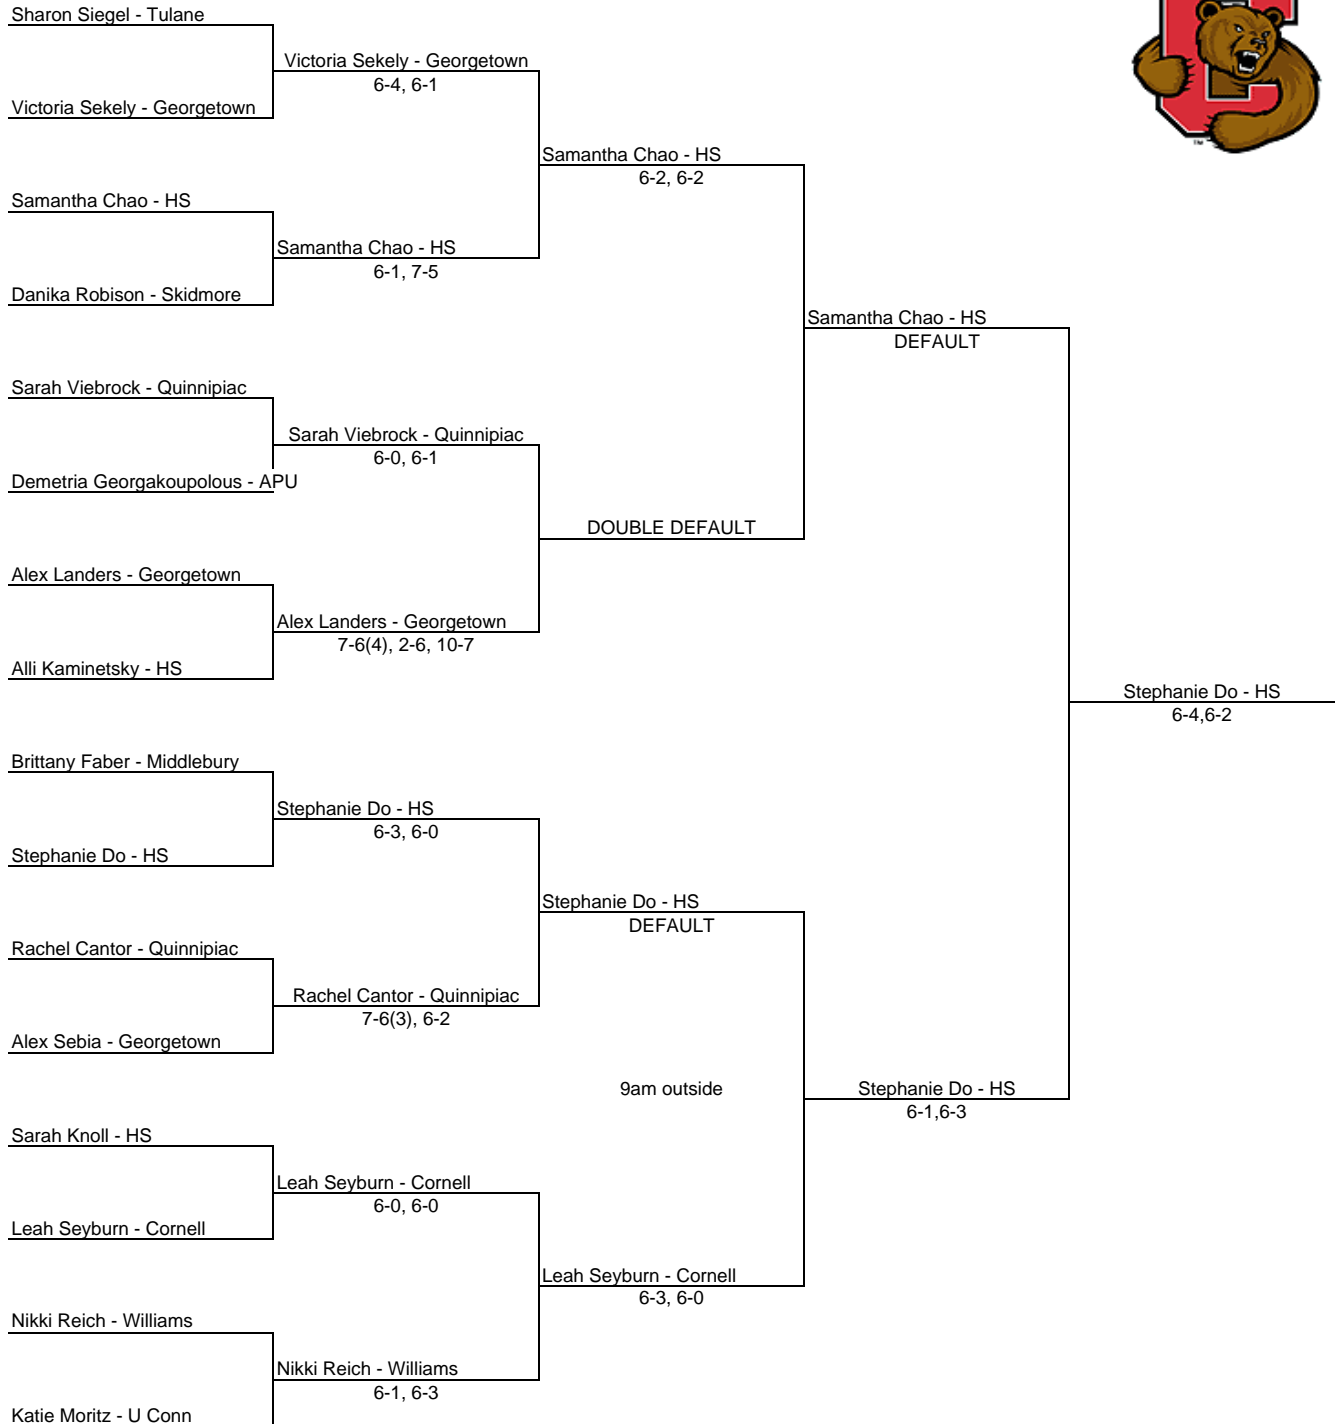

## CORNELL ITA SUMMER TOURNAMENT Men's Singles CONSI

## CORNELL ITA SUMMER TOURNAMENT Women's Singles CONSI

# CORNELL ITA SUMMER TOURNAMENT Women's Doubles