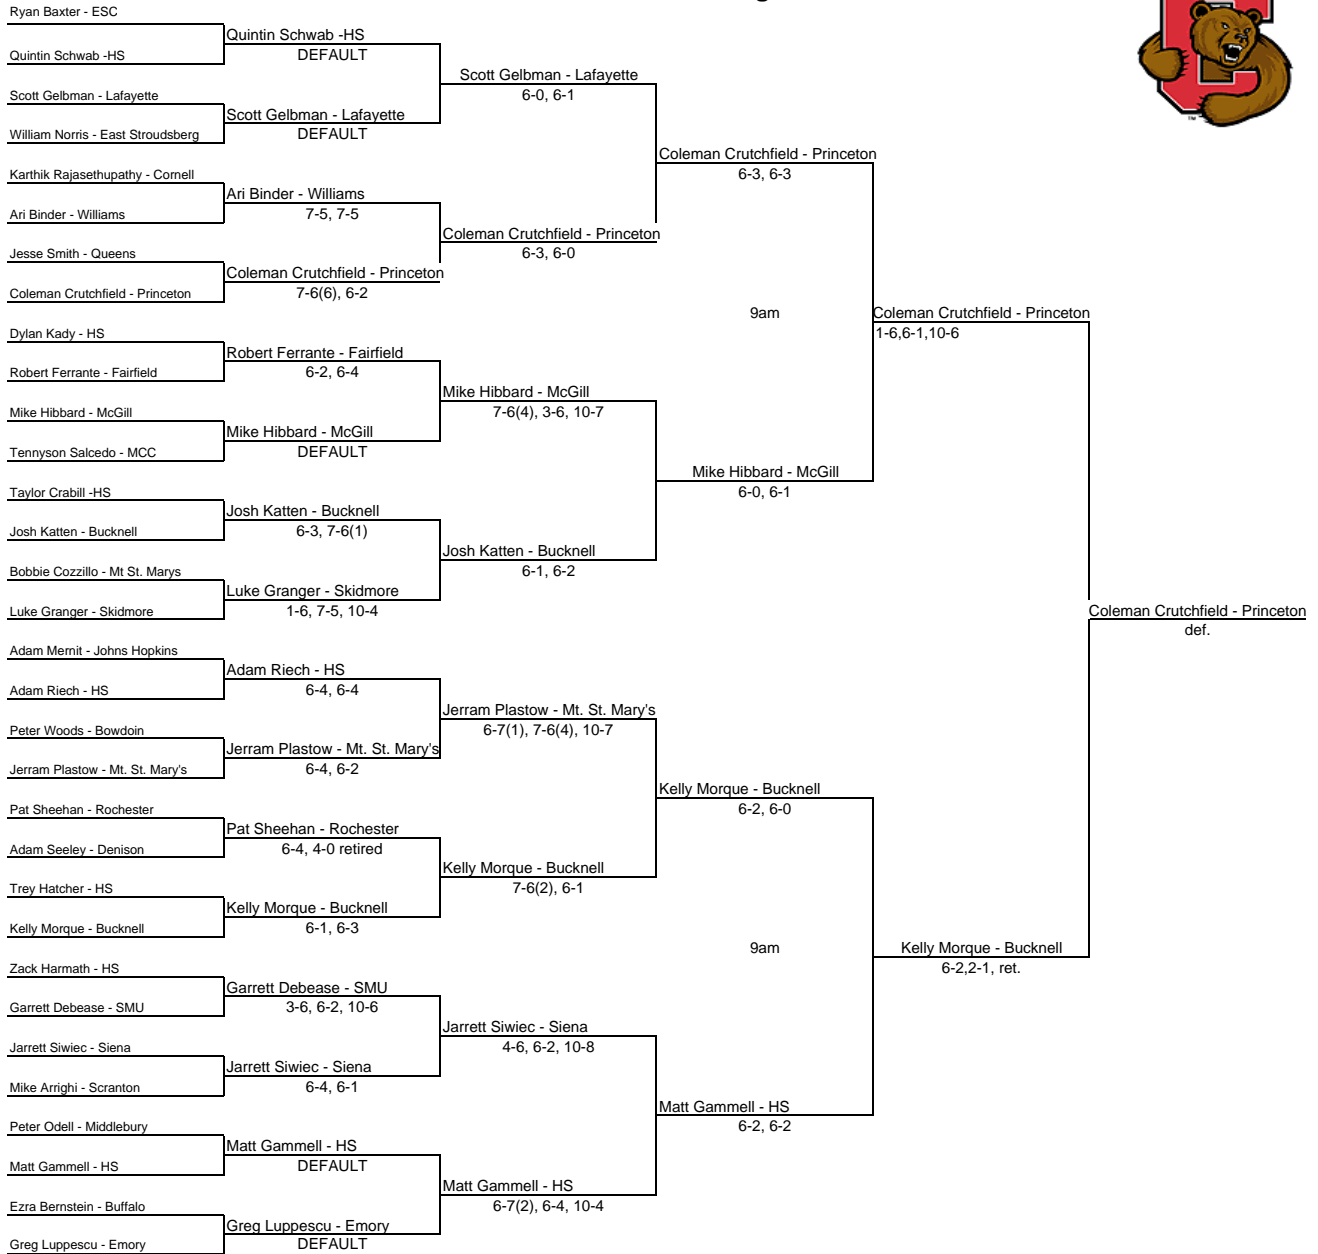

## CORNELL ITA SUMMER TOURNAMENT Men's Singles CONSI

## CORNELL ITA SUMMER TOURNAMENT Women's Singles CONSI

# CORNELL ITA SUMMER TOURNAMENT Women's Doubles