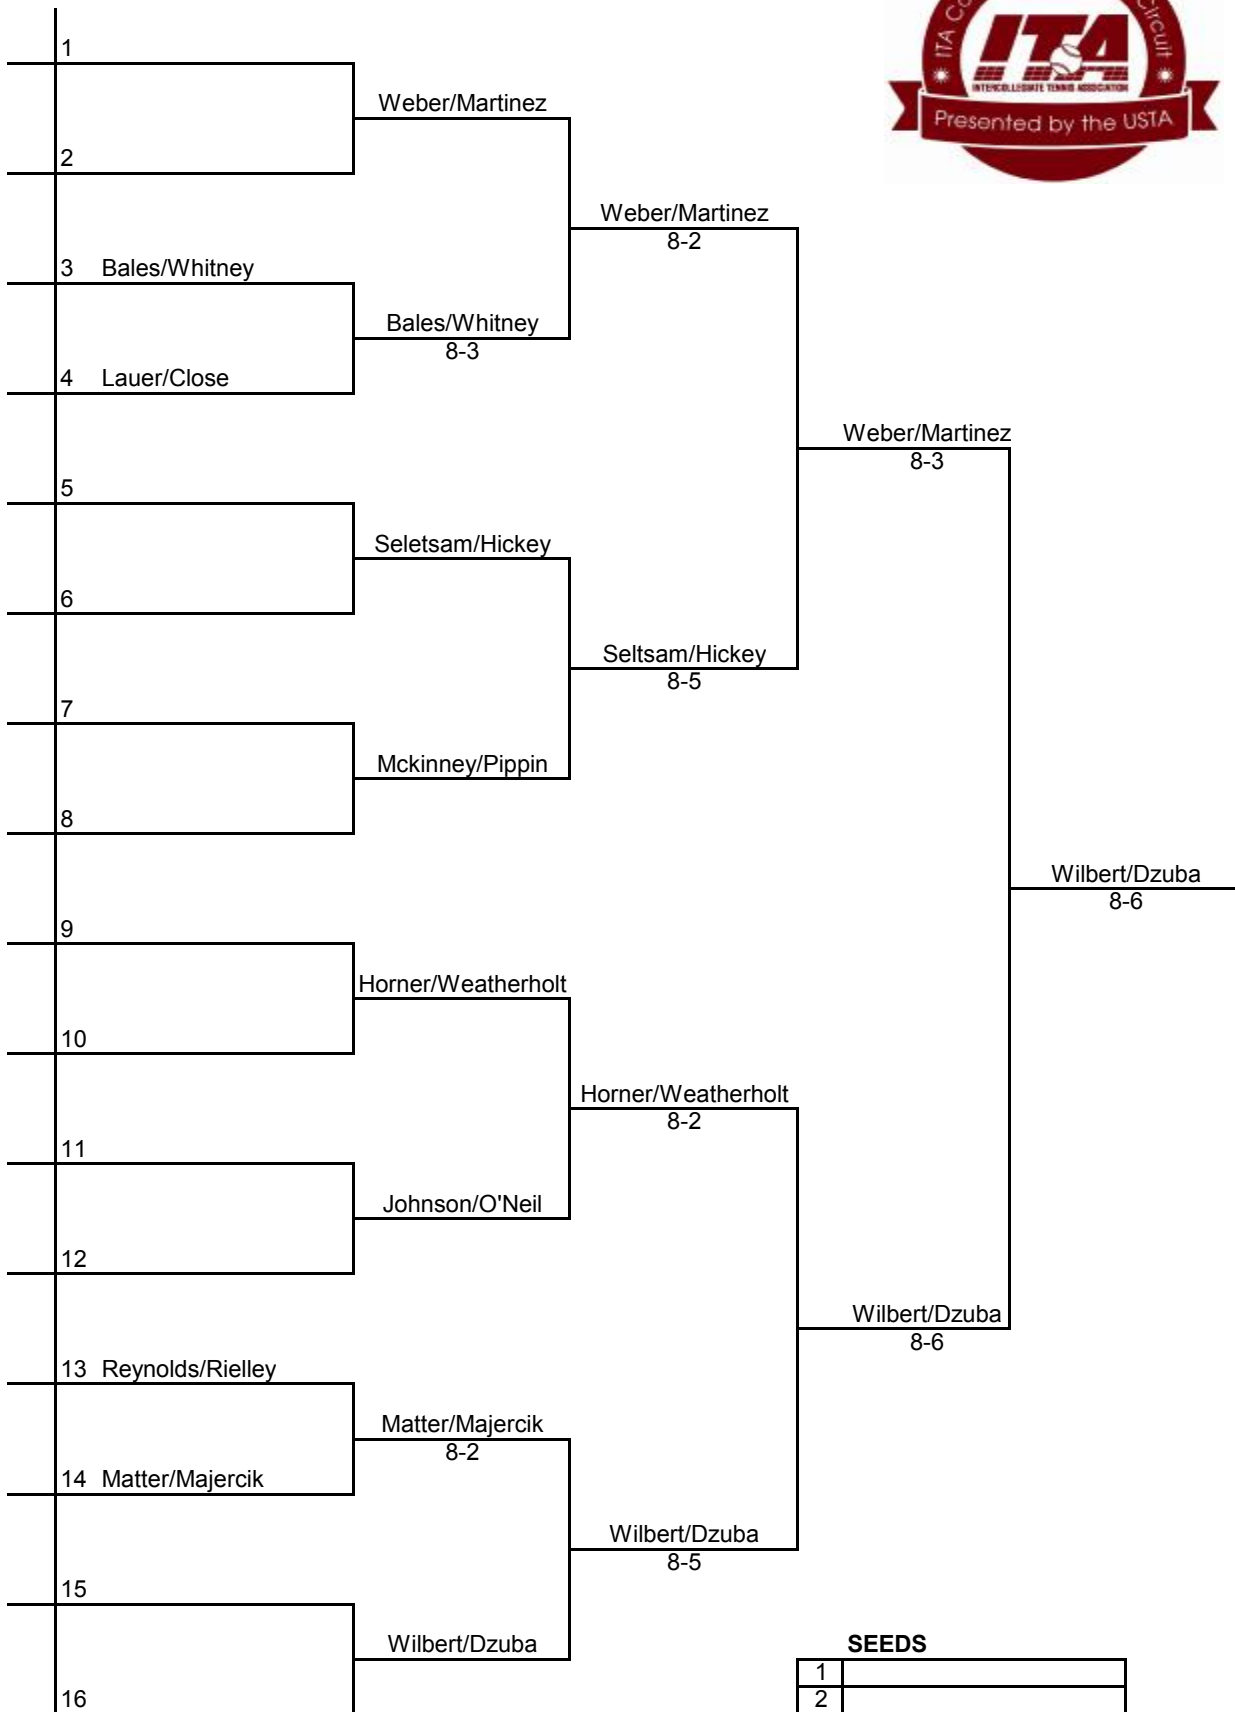

2008 ITA Collegiate Summer Circuit
 Hosted by the University of Kansas - July 18-20
Men Doubles

SEEDS

1	
2	
3	
4	

**2008 ITA Collegiate Summer Circuit
Hosted by The University of Kansas
Men Consolation Singles**

**2008 ITA Collegiate Summer Circuit
Hosted by The University of Kansas
Women Singles**

1	Mallory Weber	Weber						
2	BYE			Weber				
3	Chelsea Horner			1, 2				
4	Taylor Pippin	Pippin						
		4-6, 2, (7)						
5	Emily Lauer				Martinez			
6	Elizabeth Close	Lauer			6-7(6), 2, (9)			
		1, 4						
7	BYE			Martinez				
				1,2				
8	Maria Martinez	Martinez						
9	Erin Wilbert				10:15		Martinez	
							3,0	
10	BYE	Wilbert						
11	BYE			Wilbert				
				5-7, 2, (3)				
12	Melissa Reynolds	Reynolds						
13	Maureen Rielley			8am				
14	Sarah Seltsam	Rielley			Wilbert			
		4,2			3,2			
15	BYE			Rielley				
				4,4				
16	Kara Hickey (3)	Hickey						
17	Ally Majercik						Martinez	
							4,0-6, (7)	
18	BYE	Majercik						
19	Noelle Malley			Malley				
				0,1				
20	BYE	Malley						
21	Erin Bales				Matter			
					0,1			
22	Lili Johnson	Johnson						
		2, 0						
23	Megan Matter			Matter				
				4,4				
24	BYE	Matter						
25	Allie Dzuba				10:15		Matter	
							0-6,3,(7)	
26	BYE	Dzuba						
27	Emily Whitney			Dzuba				
				6(4),4				
28	Paige McKinney	Whitney						
		3, 3						
29	Susan Ma				Weatherholt			
					0,2			
30	Alex O'Neil	O'Neil						
		4, 0-6, (4)						
31	BYE			Weatherholt				
				5, ret. Injury				
32	Mary Weatherholt (2)	Weatherholt						

SEEDS	
1	Weber
2	Weatherholt
3	Hickey
4	
5	
6	
7	
8	

2008 ITA Collegiate Summer Circuit
 Hosted by The University of Kansas - July 18-20
 Women Doubles

SEEDS

1	
2	
3	
4	

2008 ITA Collegiate Summer Circuit
 Hosted by The University of Kansas - July 18-20
 Women Singles Consolation