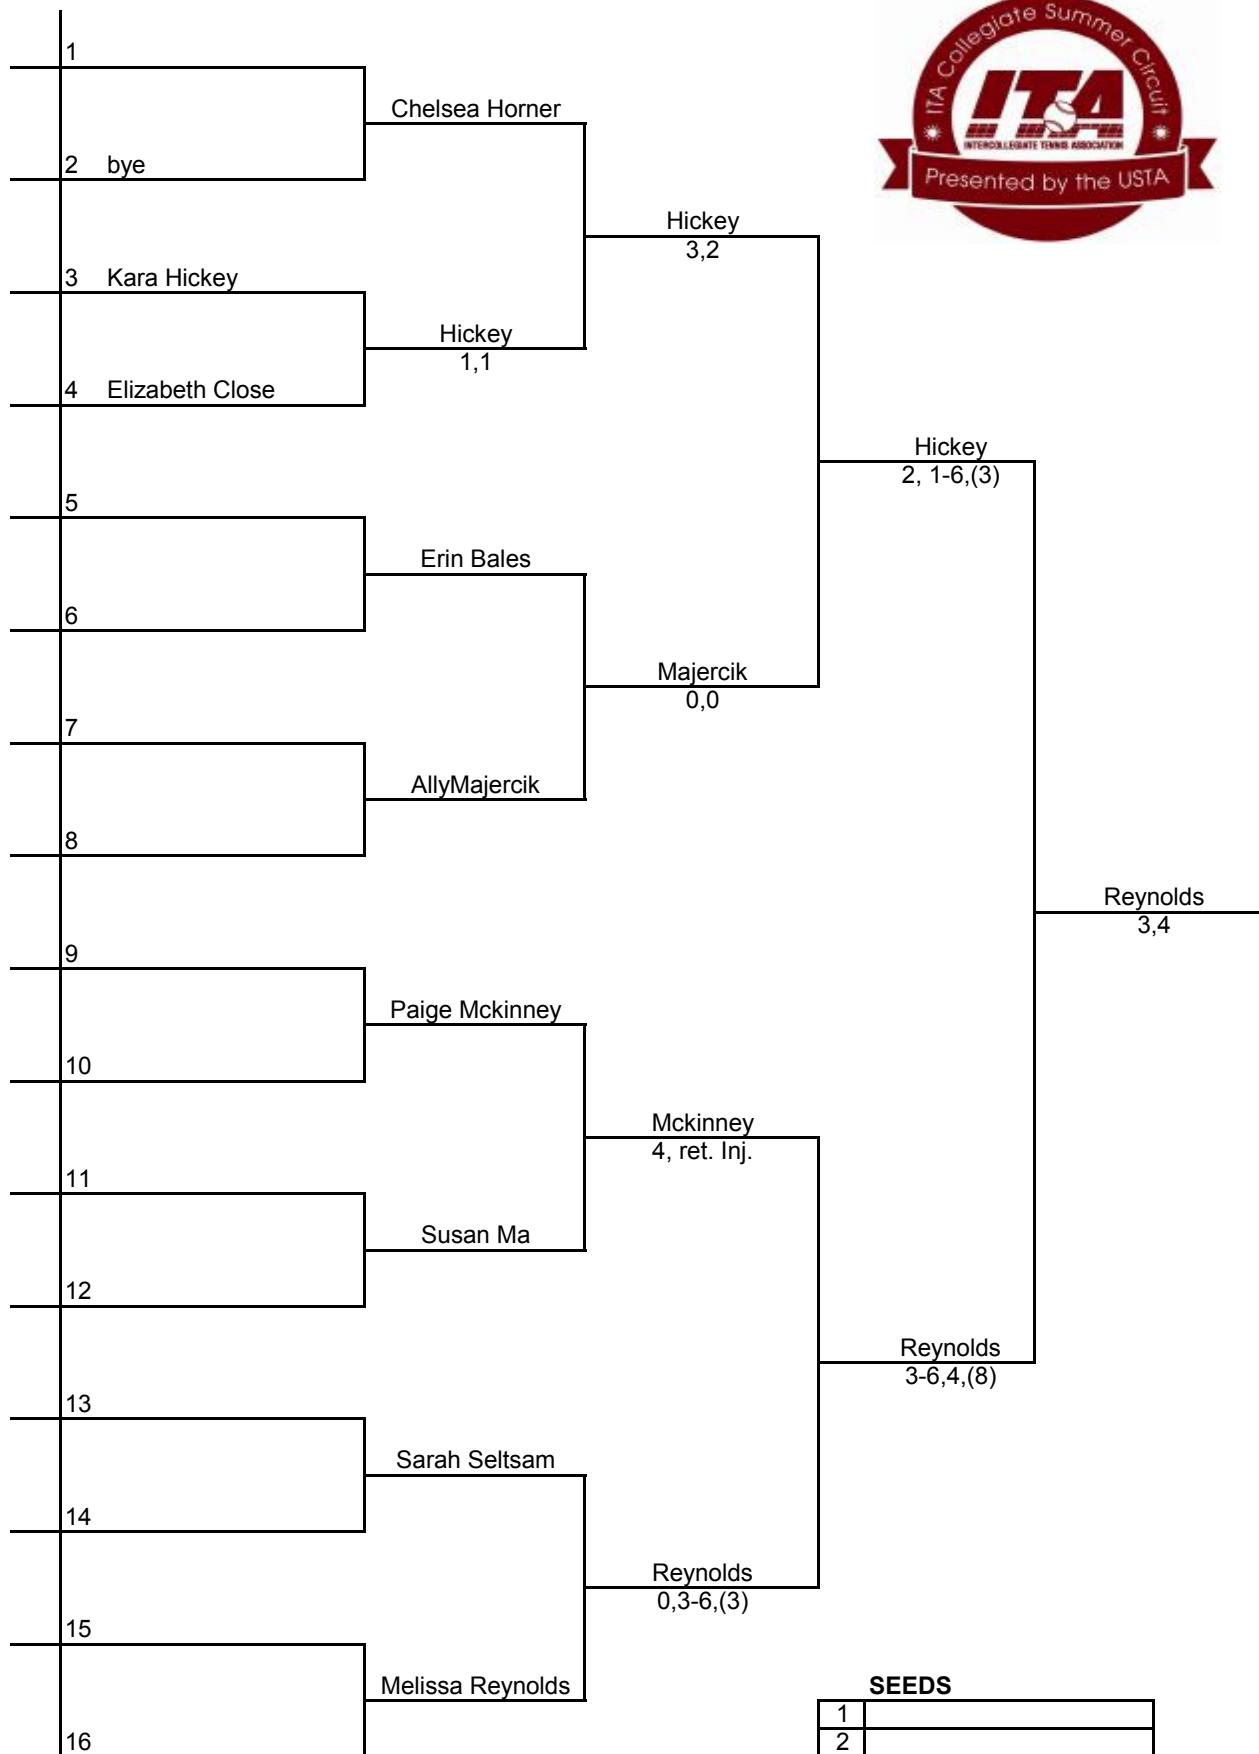

2008 ITA Collegiate Summer Circuit
 Hosted by the University of Kansas - July 18-20
Men Doubles

SEEDS

1	
2	
3	
4	

**2008 ITA Collegiate Summer Circuit
Hosted by The University of Kansas
Men Consolation Singles**

**2008 ITA Collegiate Summer Circuit
Hosted by The University of Kansas
Women Singles**

1	Mallory Weber	Weber						
2	BYE			Weber				
3	Chelsea Horner			1, 2				
4	Taylor Pippin	Pippin						
		4-6, 2, (7)						
5	Emily Lauer				Martinez			
6	Elizabeth Close	Lauer			6-7(6), 2, (9)			
		1, 4						
7	BYE			Martinez				
				1,2				
8	Maria Martinez	Martinez						
9	Erin Wilbert				10:15		Martinez	
							3,0	
10	BYE	Wilbert						
11	BYE			Wilbert				
				5-7, 2, (3)				
12	Melissa Reynolds	Reynolds						
13	Maureen Rielley			8am				
14	Sarah Seltsam	Rielley			Wilbert			
		4,2			3,2			
15	BYE			Rielley				
				4,4				
16	Kara Hickey (3)	Hickey						
17	Ally Majercik						Martinez	
							4,0-6, (7)	
18	BYE	Majercik						
19	Noelle Malley			Malley				
				0,1				
20	BYE	Malley						
21	Erin Bales				Matter			
					0,1			
22	Lili Johnson	Johnson						
		2, 0						
23	Megan Matter			Matter				
				4,4				
24	BYE	Matter						
25	Allie Dzuba				10:15		Matter	
							0-6,3,(7)	
26	BYE	Dzuba						
27	Emily Whitney			Dzuba				
				6(4),4				
28	Paige McKinney	Whitney						
		3, 3						
29	Susan Ma				Weatherholt			
					0,2			
30	Alex O'Neil	O'Neil						
		4, 0-6, (4)						
31	BYE			Weatherholt				
				5, ret. Injury				
32	Mary Weatherholt (2)	Weatherholt						

SEEDS	
1	Weber
2	Weatherholt
3	Hickey
4	
5	
6	
7	
8	

2008 ITA Collegiate Summer Circuit
 Hosted by The University of Kansas - July 18-20
 Women Doubles

SEEDS

1	
2	
3	
4	

2008 ITA Collegiate Summer Circuit
 Hosted by The University of Kansas - July 18-20
 Women Singles Consolation

SEEDS

1	
2	
3	
4	