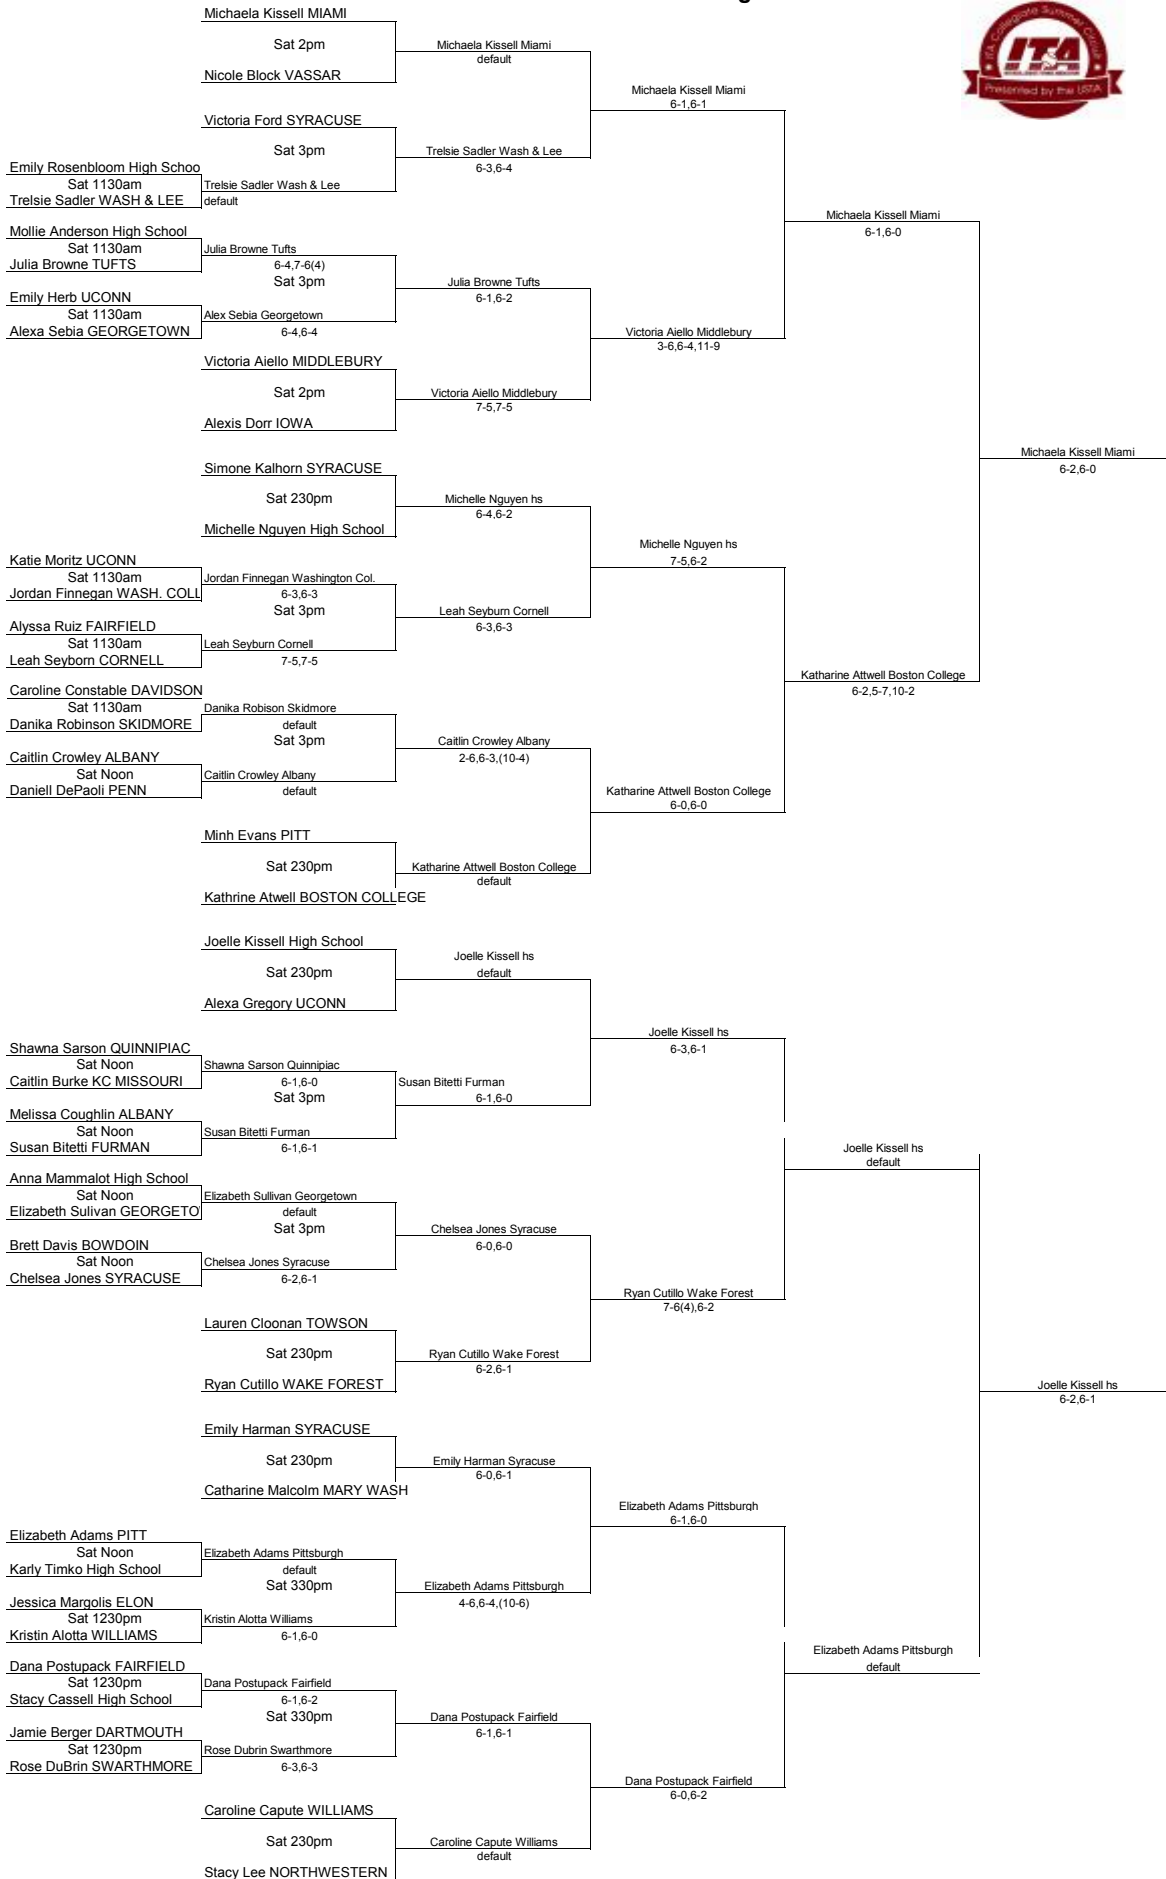

# CORNELL ITA SUMMER TOURNAMENT Women's Singles

- Seeds 1-8**
- 1) Michaela Kissell - Miami
  - 2) Stacey Lee - Northwestern
  - 3) Ryann Cutlilo - Wake Forest
  - 4) Simone Kalhorn - Syracuse
  - 5) Joelle Kissell
  - 6) Katharine Atwell - Boston College
  - 7) Emily Harman - Syracuse
  - 8) Alexis Dorr - Iowa

# CORNELL ITA SUMMER TOURNAMENT

## Women's Doubles