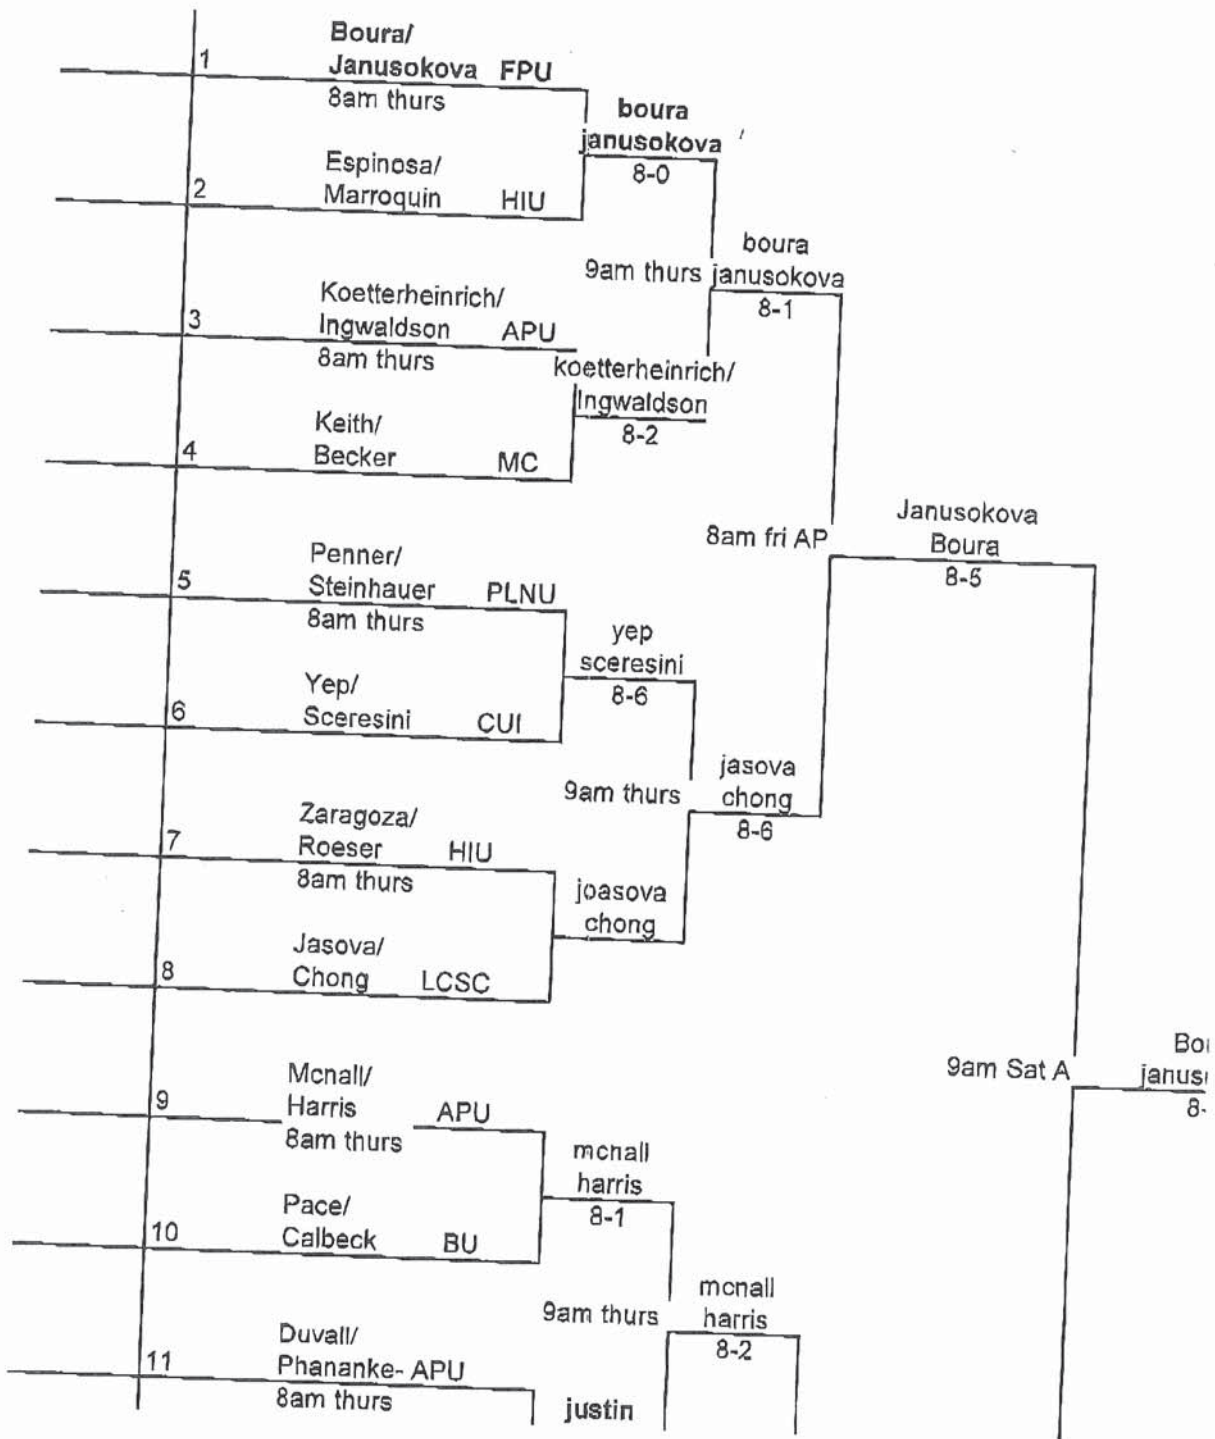

2011 USTA/ITA Regional Championships

Hosted by Your School