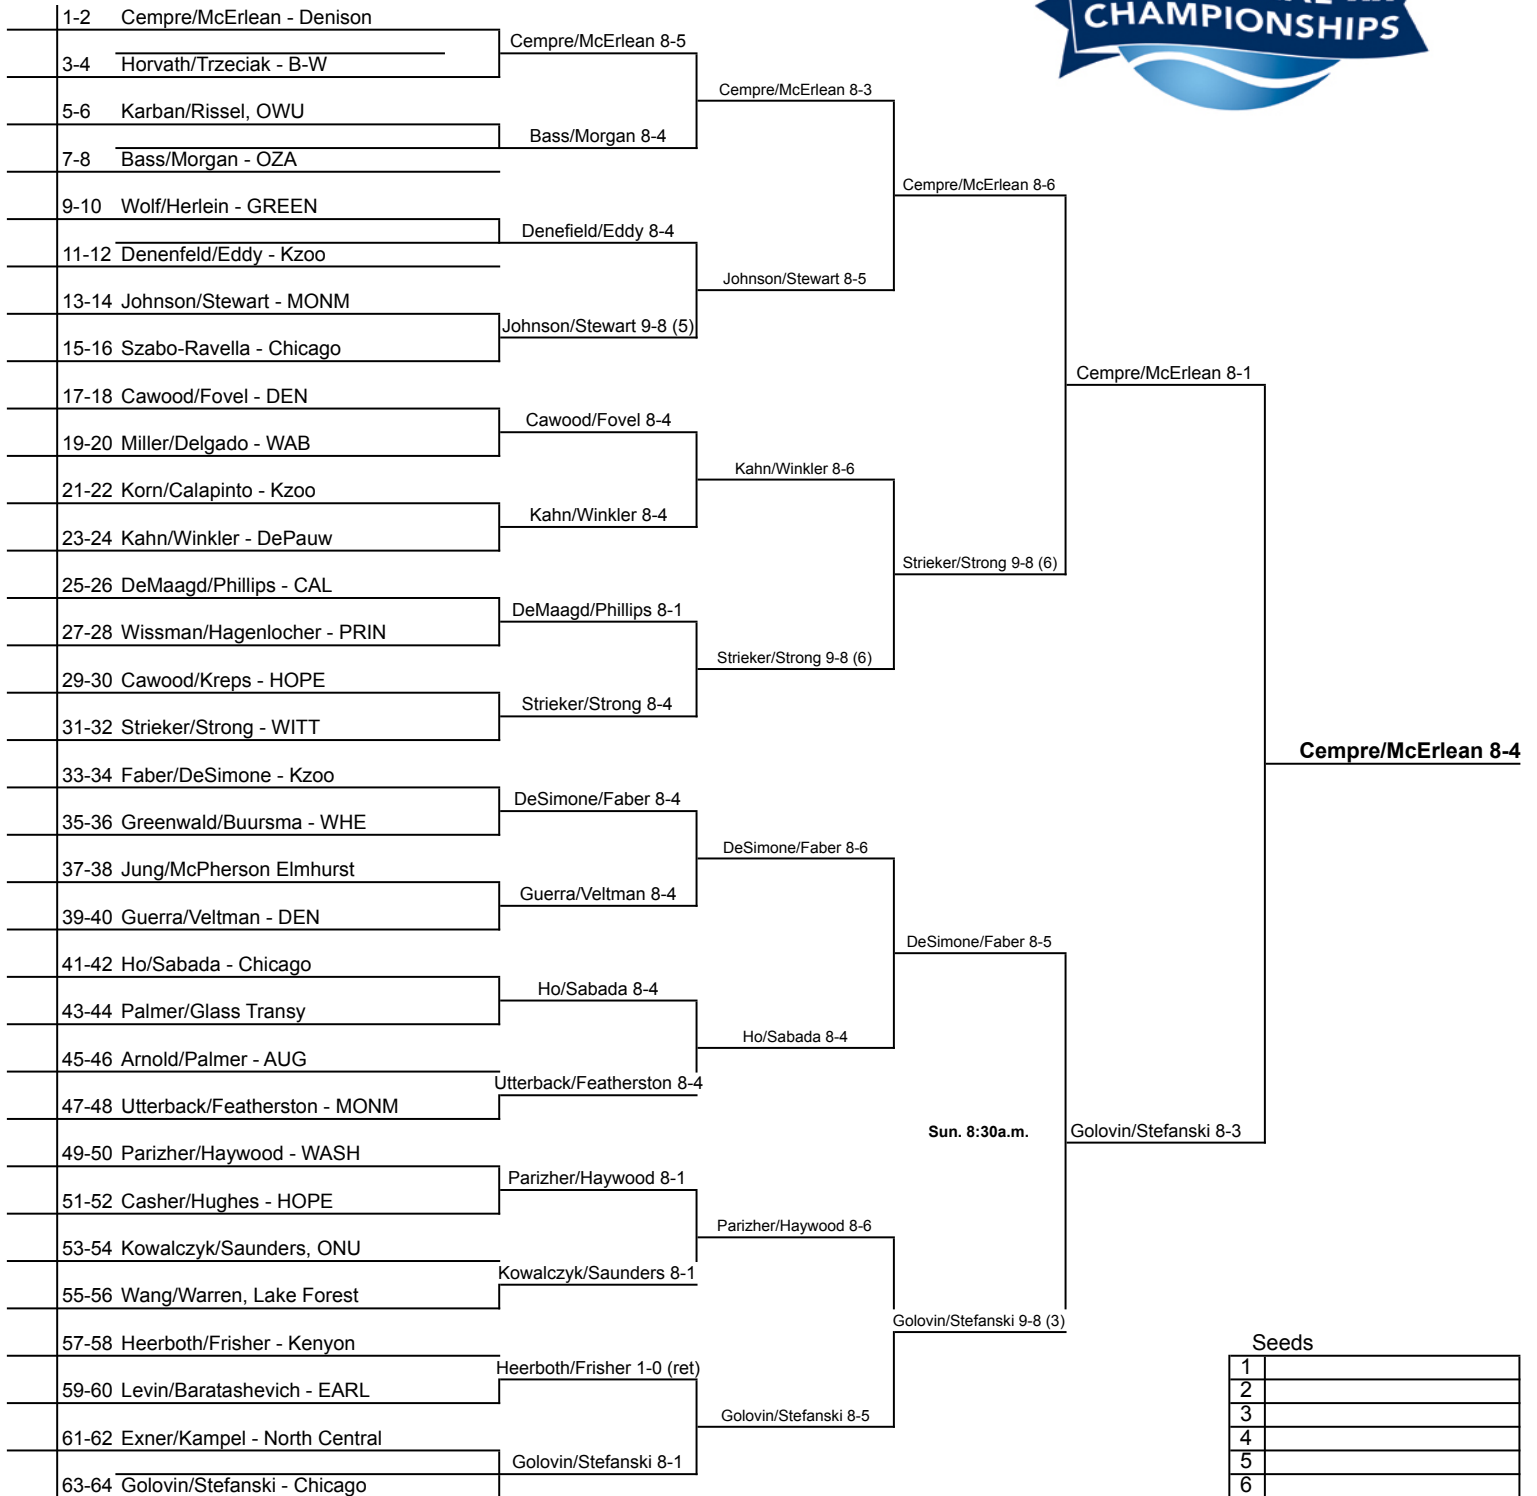

FRIDAY

Sat.

Sat.

Sun.