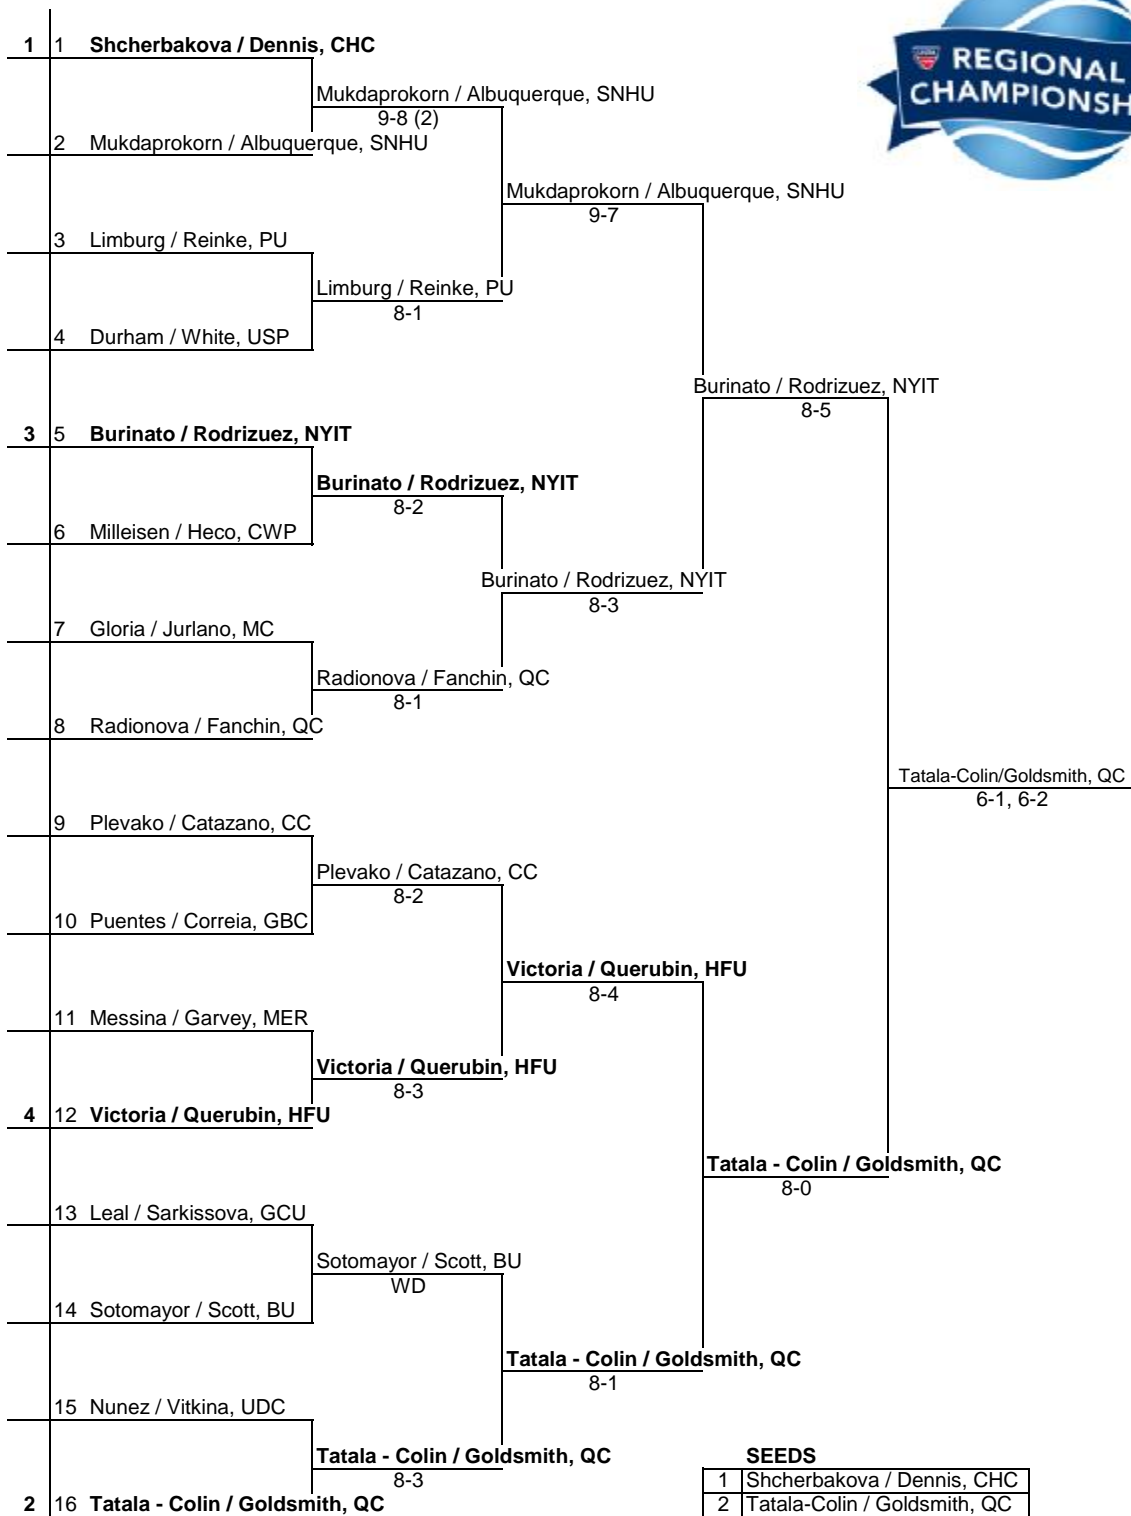

2011 USTA/ITA Regional Championships - Women's A Doubles

Hosted By Central Atlantic Collegiate Conference

SEEDS

1	Shcherbakova / Dennis, CHC
2	Tatala-Colin / Goldsmith, QC
3	Burinato / Rodriguez, NYIT
4	Victoria / Querubin, HFU