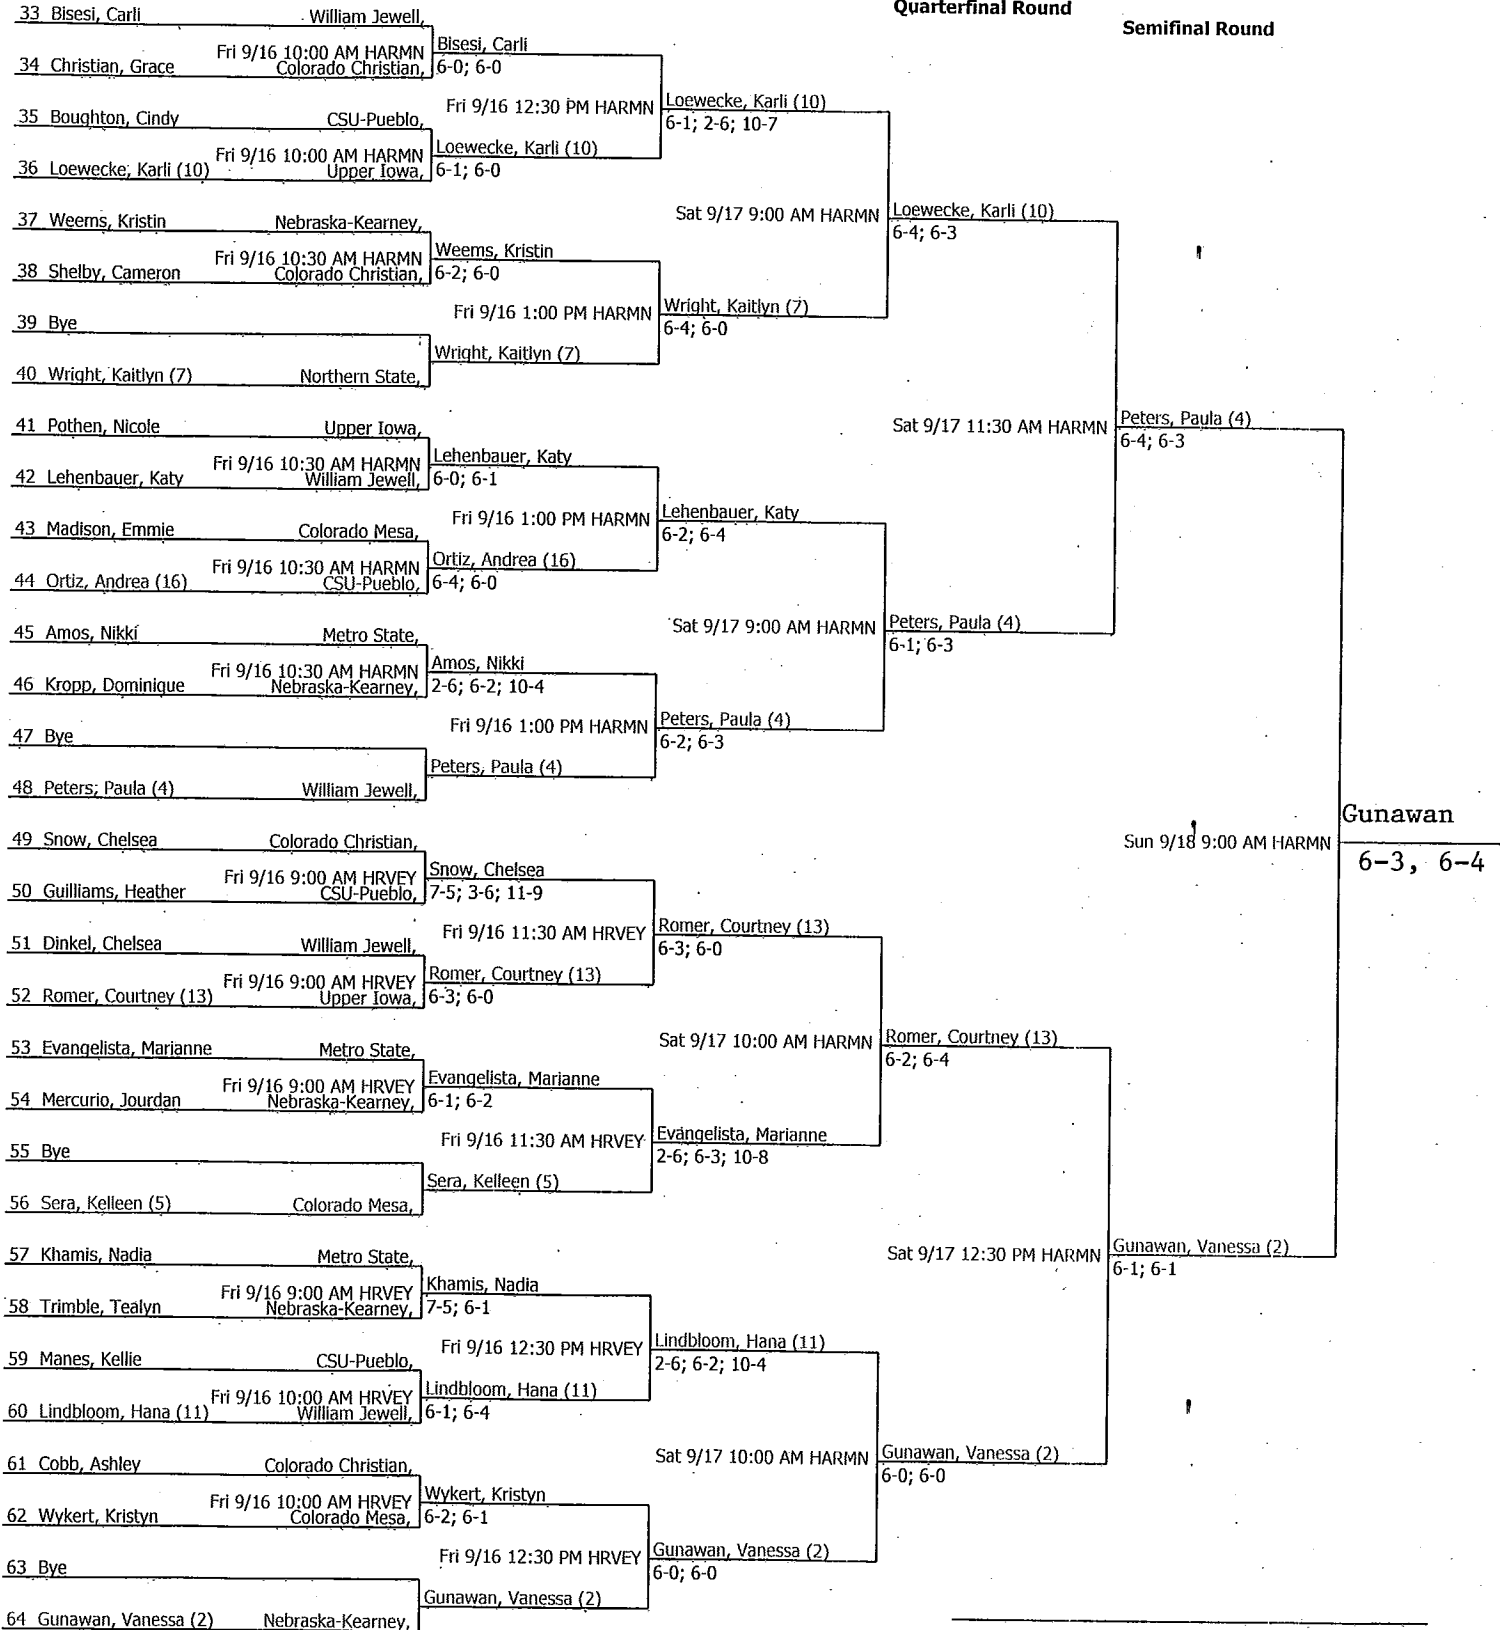

ITA Women's Regional 2011		Seeded Players			
City/State: ,	Women's Open Singles	1. Nunez, Amanda	5. Sera, Kelleen	9. Sera, Kaitlan	13. Romer, Courtney
Director:	Section:	2. Gunawan, V.	6. Williams, Kara	10. Loewecke, Karli	14. Connolly, H.
Phone:	Referee:	3. Forsyth, Morgan	7. Wright, Kaitlyn	11. Lindbloom, Hana	15. Davis, Kaylee
	Date:	4. Peters, Paula	8. Holm, Alicia	12. Norfolk, Britni	16. Ortiz, Andrea
				Winner:	

**Round of 64**

**Round of 32**

**Round of 16**

**Quarterfinal Round**

**Semifinal Round**

Referee's Signature

ITA Women's Regional 2011		Seeded Players			
	Women's Open Singles	1. Nunez, Amanda	5. Sera, Kelleen	9. Sera, Kaitlan	13. Romer, Courtney
City/State: ,	Section:	2. Gunawan, V.	6. Williams, Kara	10. Loewecke, Karli	14. Connolly, H.
Director:	Referee:	3. Forsyth, Morgan	7. Wright, Kaitlyn	11. Lindbloom, Hana	15. Davis, Kaylee
Phone:	Date:	4. Peters, Paula	8. Holm, Alicia	12. Norfolk, Britni	16. Ortiz, Andrea
		Winner:			