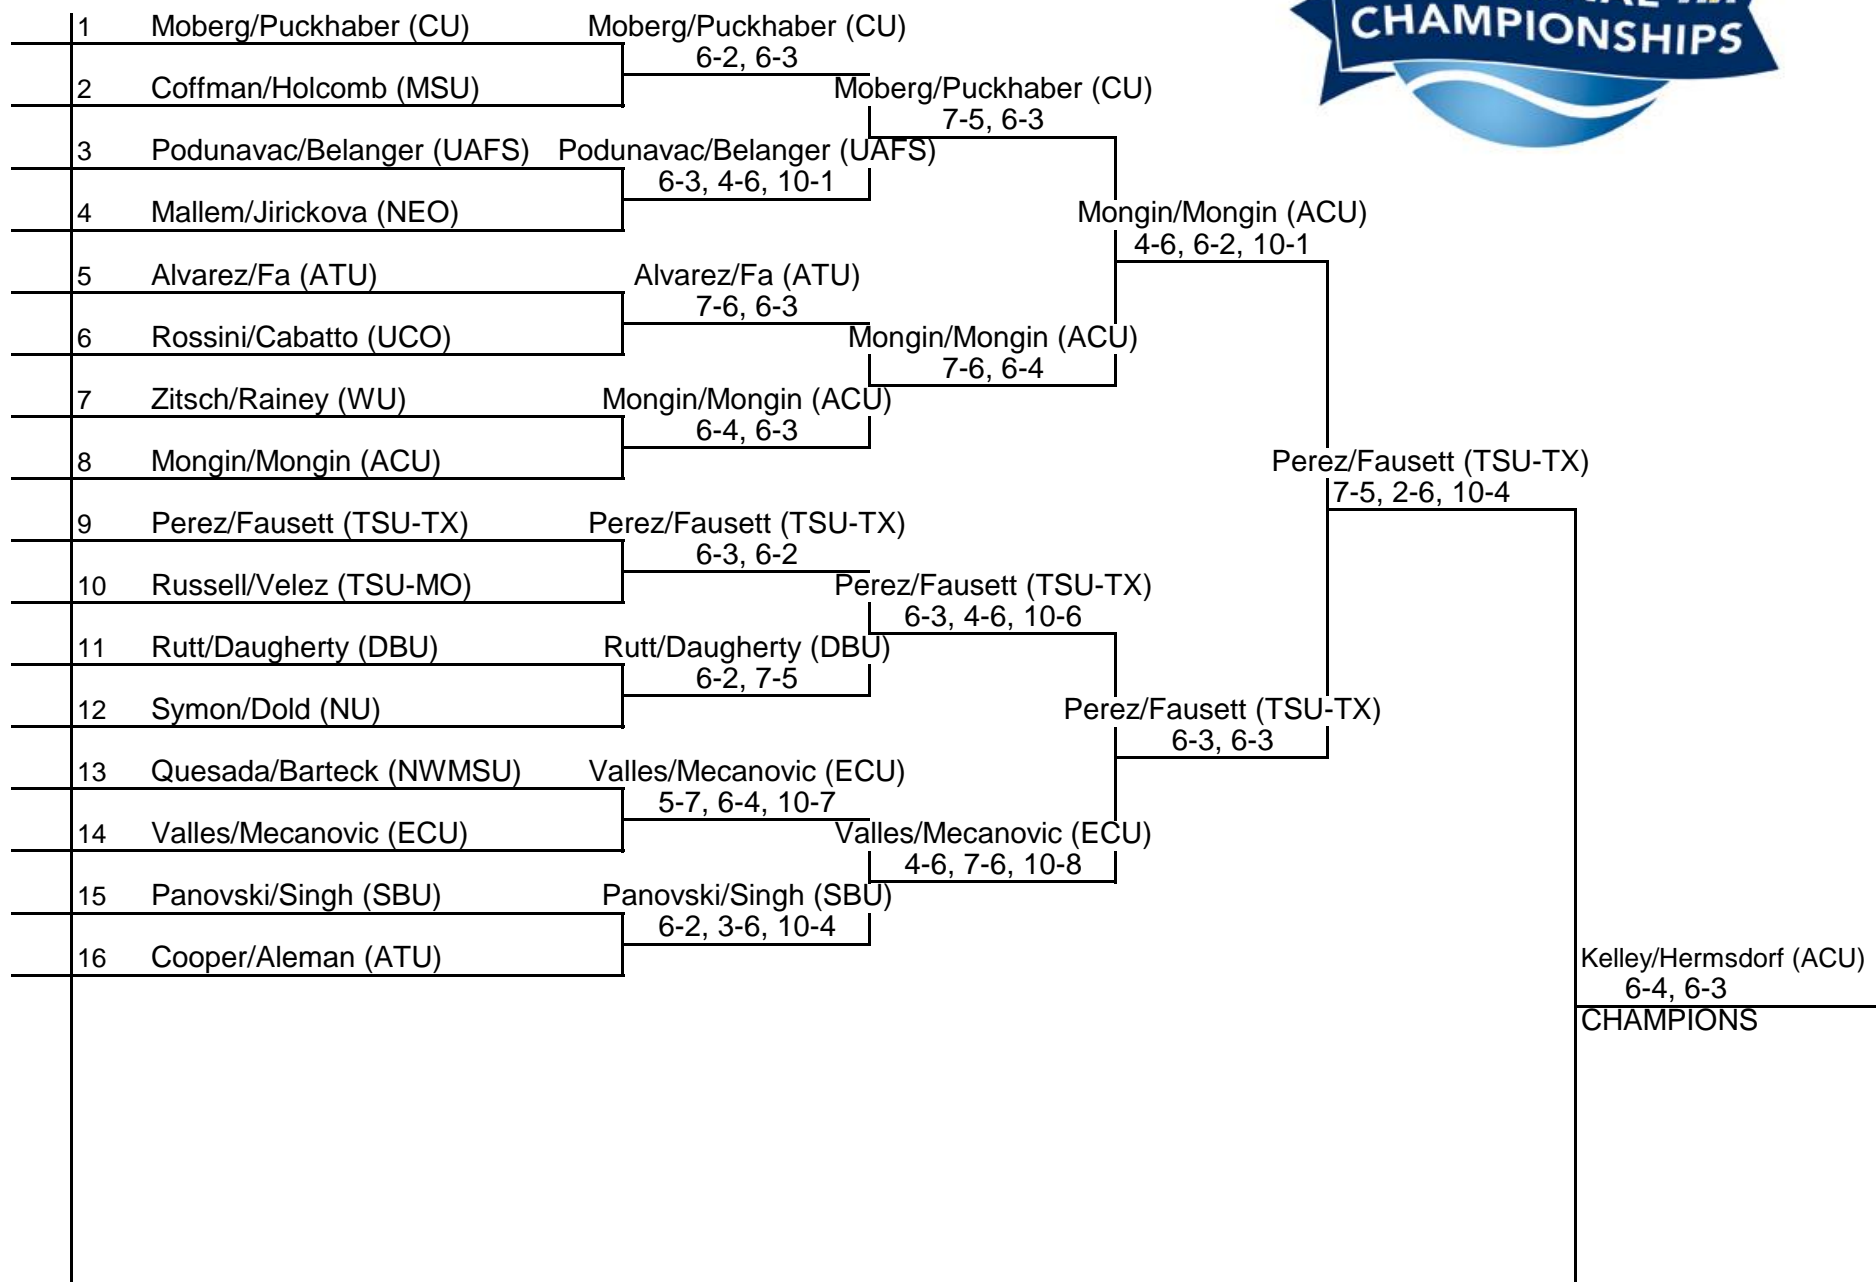

SEEDS 1-8

1	Julia Mongin (ACU)
2	Amanda Moberg (CU)
3	Mehak Singh (SBU)
4	Alicia Perez (TSU-TX)
5	Julia Puckhaber (CU)
6	Julia Shviadok (UCO)
7	Rozike Van Rensburg (MSU)
8	Alexandra Khadhyzan (SBU)

Mongin (ACU)

6-0, 6-0

WINNER

Mongin (ACU)

7-6, 4-6, 6-3

SEEDS 9-16

9	
10	
11	
12	
13	
14	
15	
16	

2011 USTA/ITA Regional Championships

Women's Doubles

Hosted by Southwest Baptist University

Seeds	
1	Moberg/Puckhaber (CU)
2	Shviadok/Abramovic (UCO)
3	Perez/Fausett (TSU-TX)
4	Gennissen/Innes (DBU)
5	Thompkins/Khadhyzan (SEU)
6	Pieratt/Whittemore (UAFS)
7	Mongin/Mongin (ACU)
8	Bellamine/Belejova (NEO)