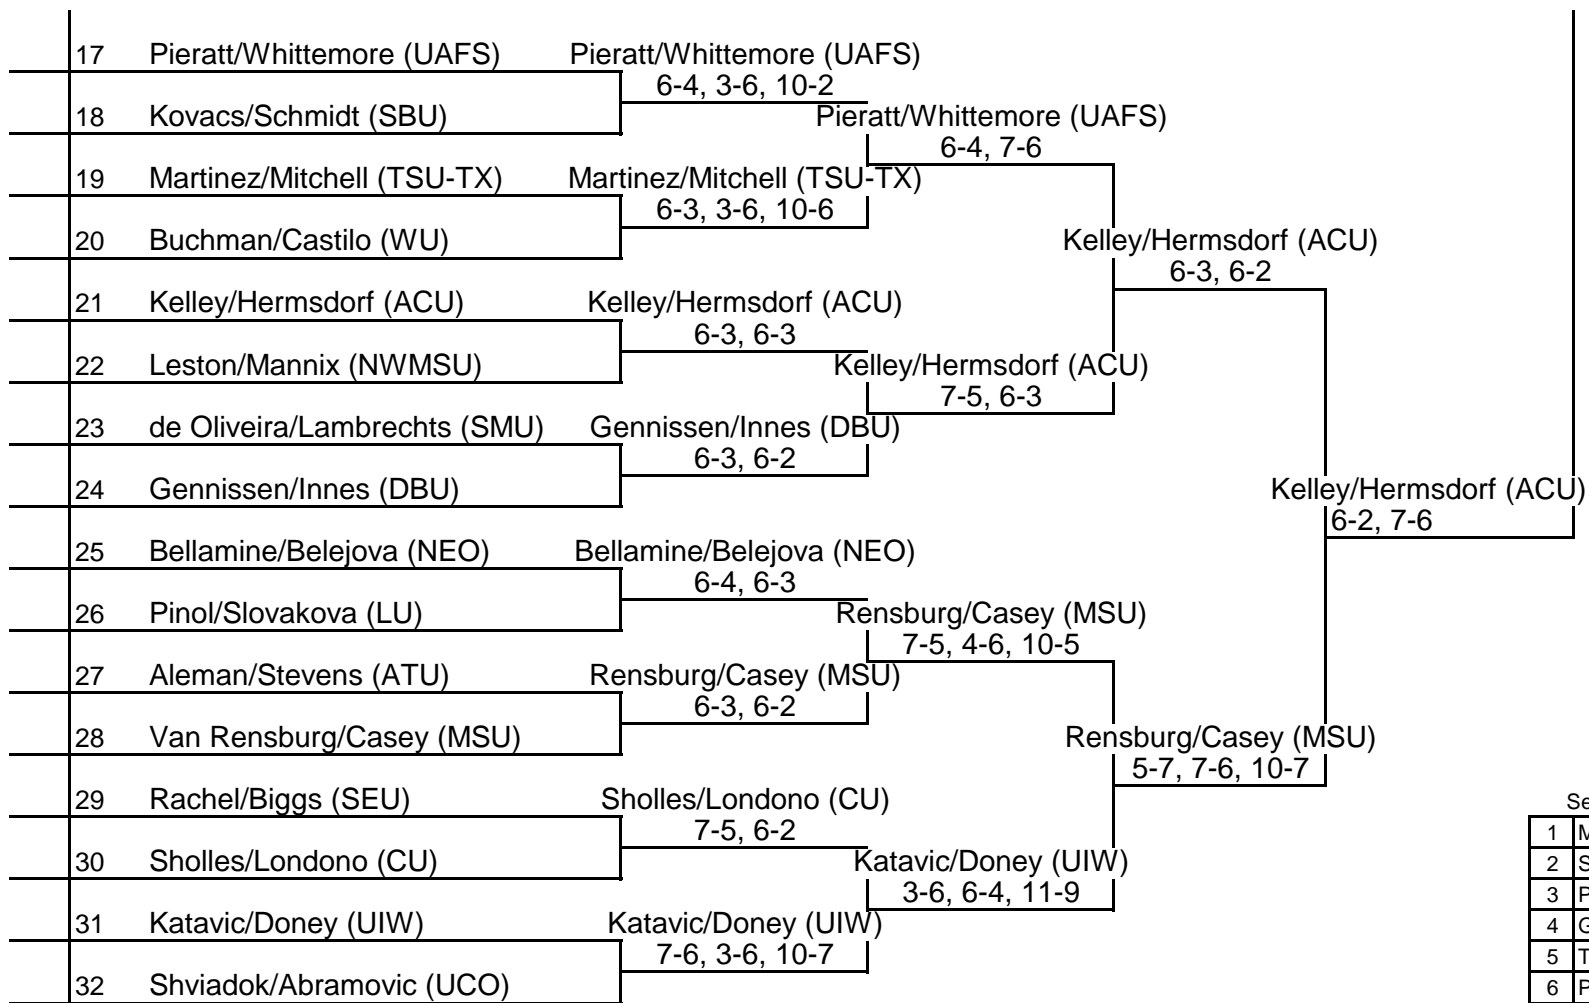

6-0, 6-0

WINNER

Mongin (ACU)

7-6, 4-6, 6-3

SEEDS 9-16

9	
10	
11	
12	
13	
14	
15	
16	

2011 USTA/ITA Regional Championships

Women's Doubles

Hosted by Southwest Baptist University

Seeds	
1	Moberg/Puckhaber (CU)
2	Shviadok/Abramovic (UCO)
3	Perez/Fausett (TSU-TX)
4	Gennissen/Innes (DBU)
5	Thompkins/Khadhyzan (SEU)
6	Pieratt/Whittemore (UAFS)
7	Mongin/Mongin (ACU)
8	Bellamine/Belejova (NEO)