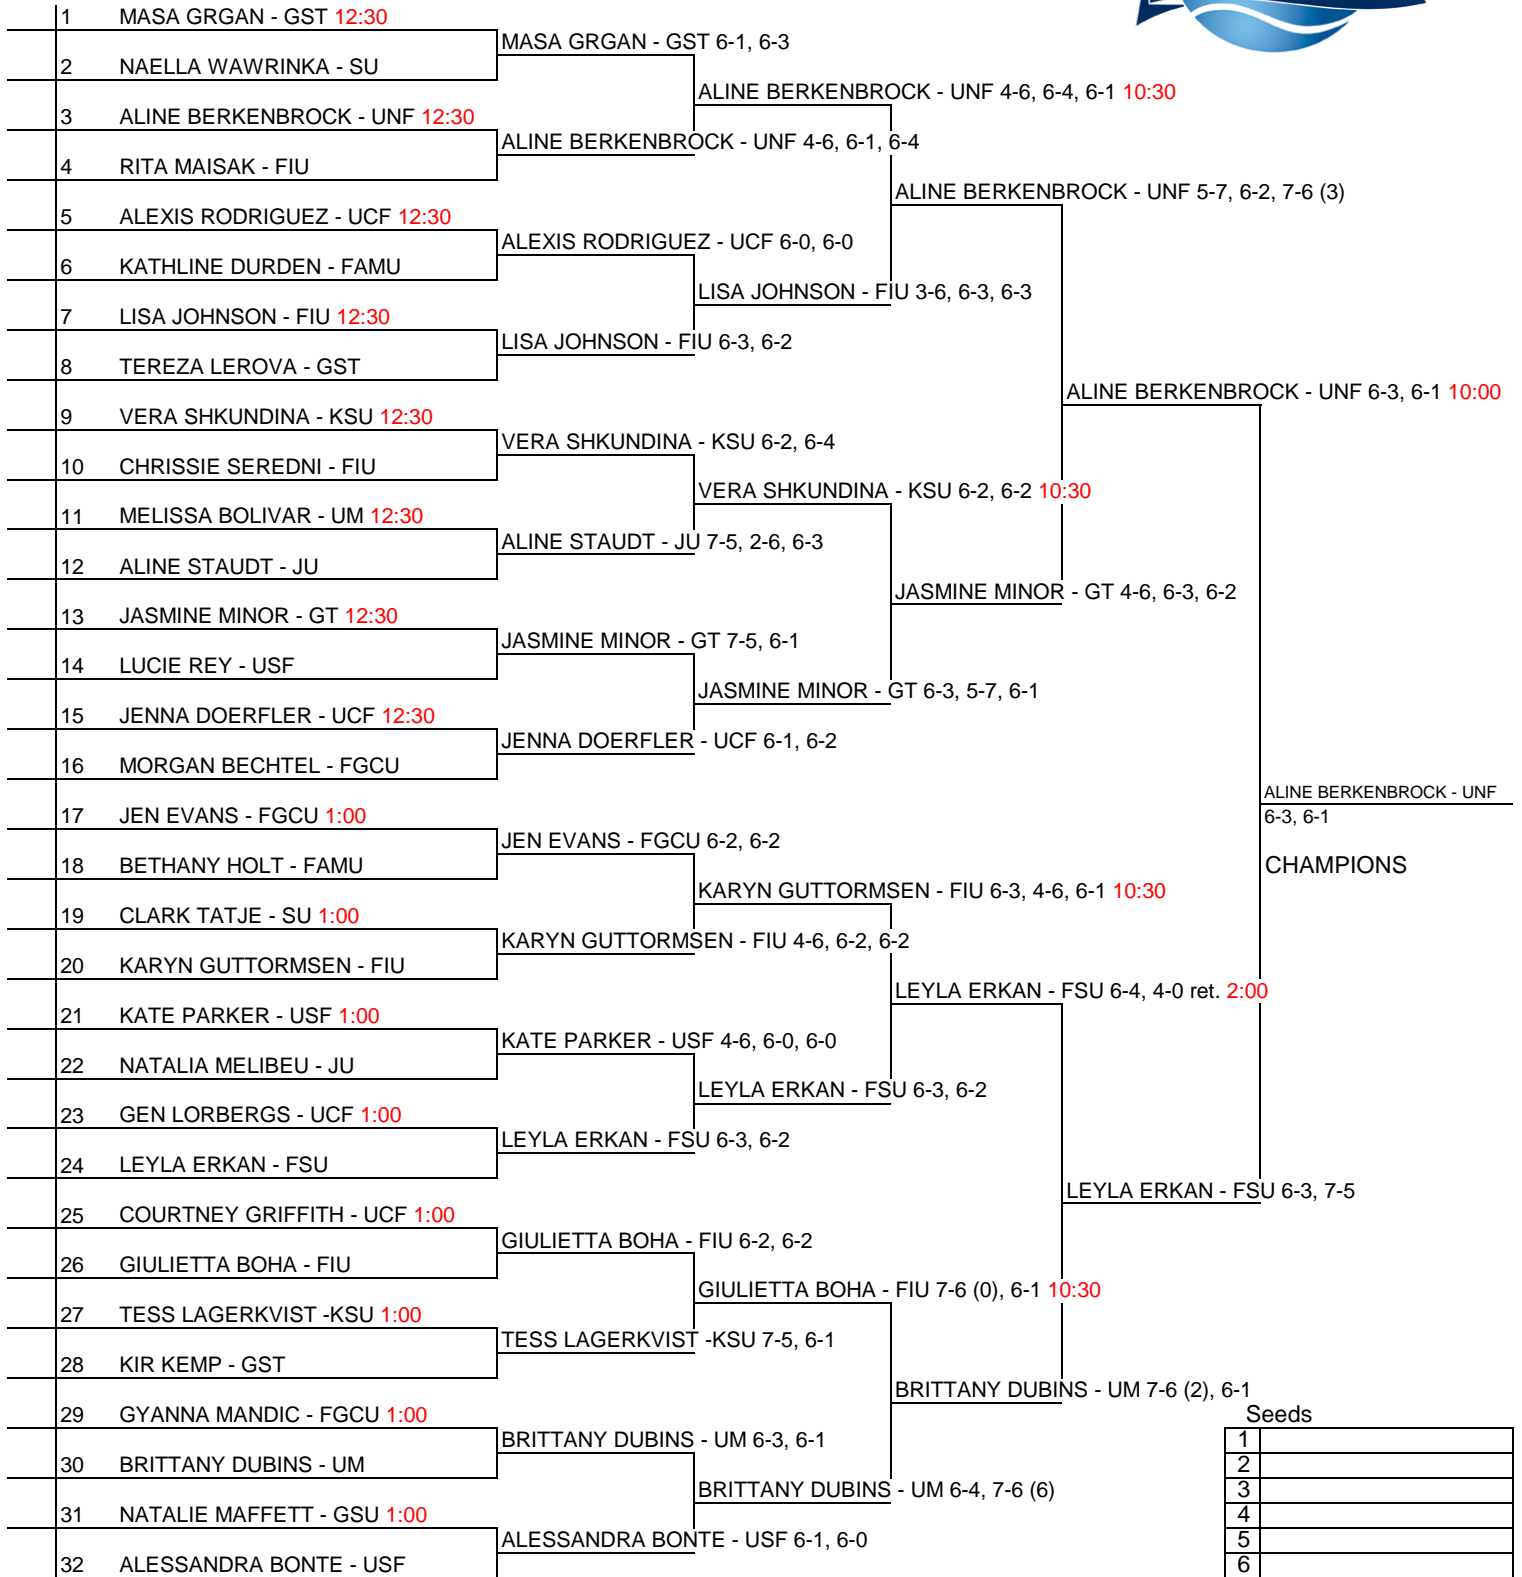

2011 USTA/ITA Southeast Regional Championships

October 21-24, 2011

Hosted by University of Florida * Gainesville, Fla.
Consolation Singles Draw

Seeds	
1	
2	
3	
4	
5	
6	
7	
8