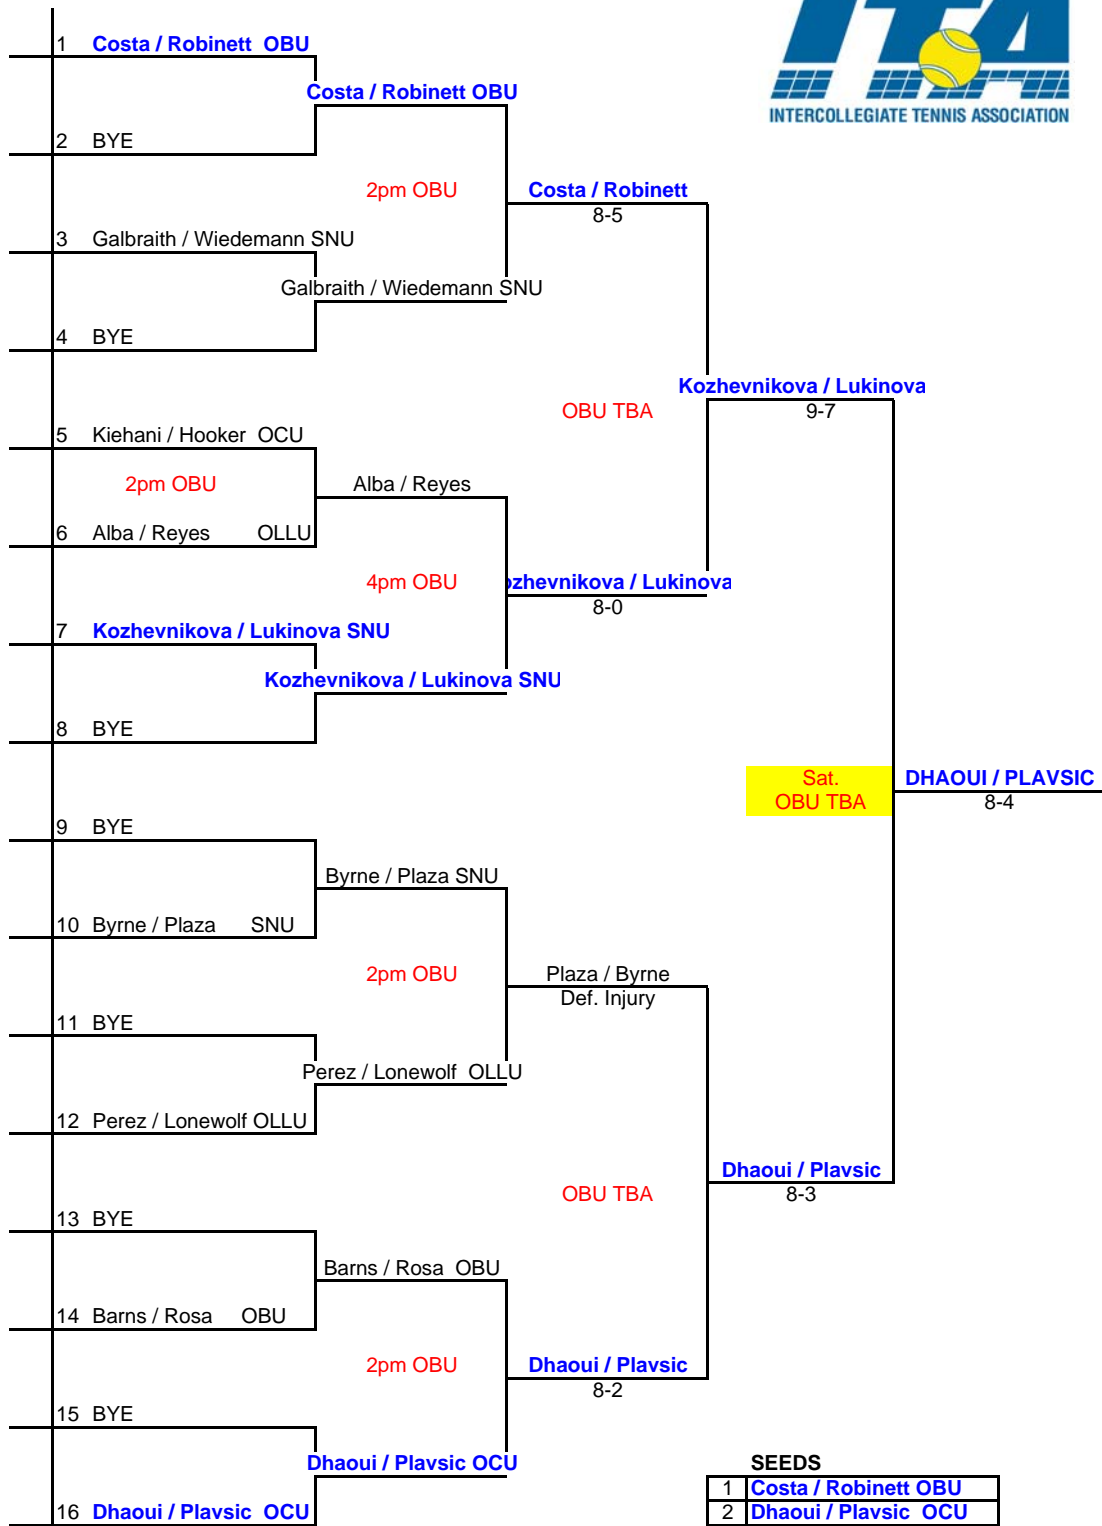

October 2-3, 2009

Hosted by OKLAHOMA BAPTIST UNIVERISTY

Womens Singles Main Draw

All matches 8 game pro-set to be played at SHS

Womens Singles Consolation Draw

2009 Wilson/ITA Regional Championships NAIA

OCTOBER 2, 3, 2009

Hosted by OKLAHOMA BAPTIST UNIVERSITY

WOMEN'S DOUBLES

SEEDS

1	Costa / Robinett OBU
2	Dhaoui / Plavsic OCU
3	Kozhevnikova / Lukinova SNU
4	