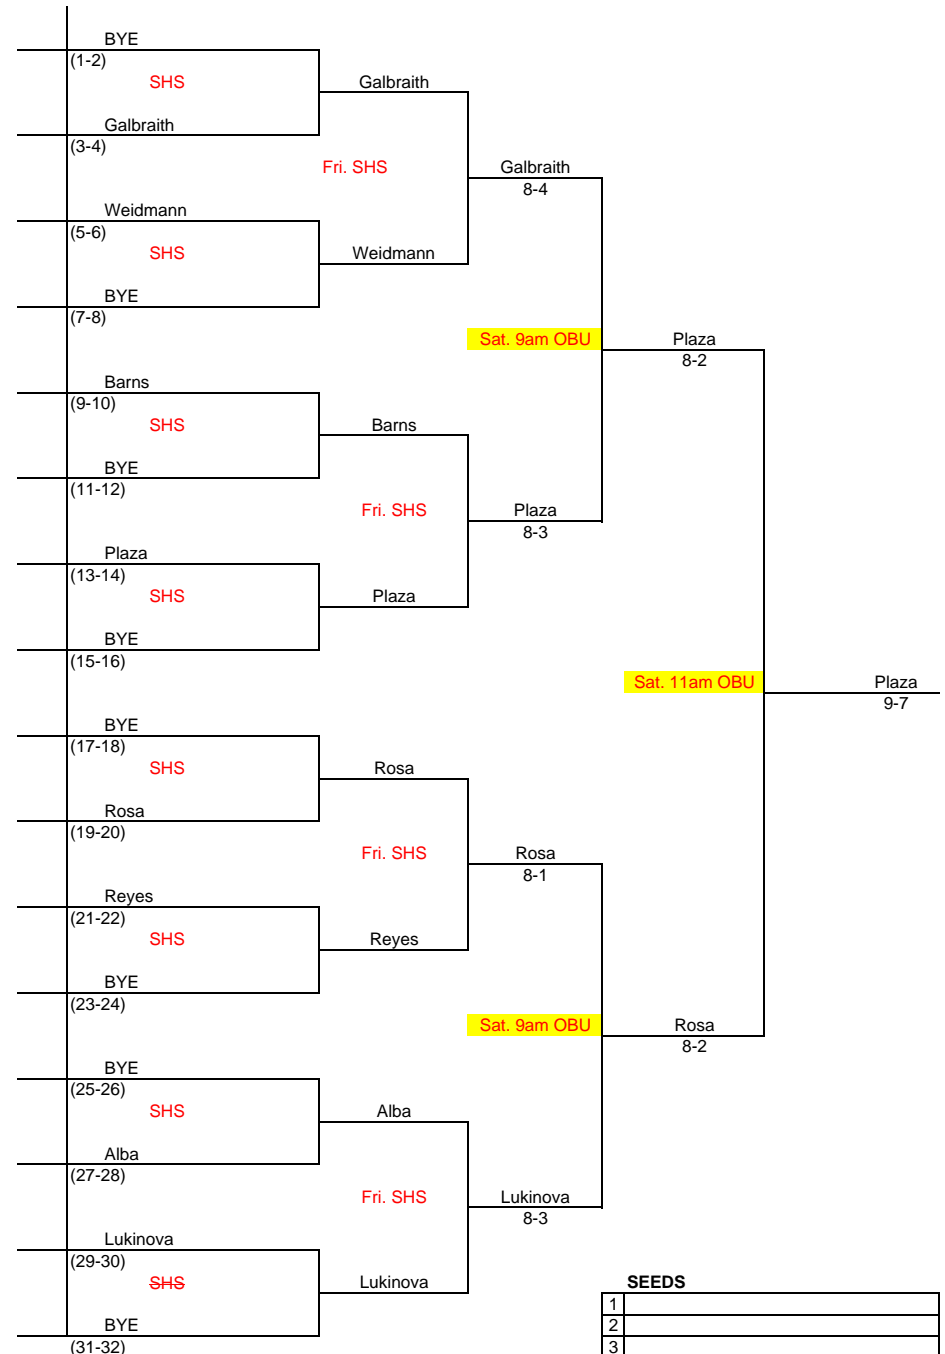

October 2-3, 2009

Hosted by OKLAHOMA BAPTIST UNIVERISTY

Womens Singles Main Draw

All matches 8 game pro-set to be played at SHS

Womens Singles Consolation Draw

2009 Wilson/ITA Regional Championships NAIA

OCTOBER 2, 3, 2009

Hosted by OKLAHOMA BAPTIST UNIVERSITY

WOMEN'S DOUBLES

SEEDS

1	Costa / Robinett OBU
2	Dhaoui / Plavsic OCU
3	Kozhevnikova / Lukinova SNU
4	