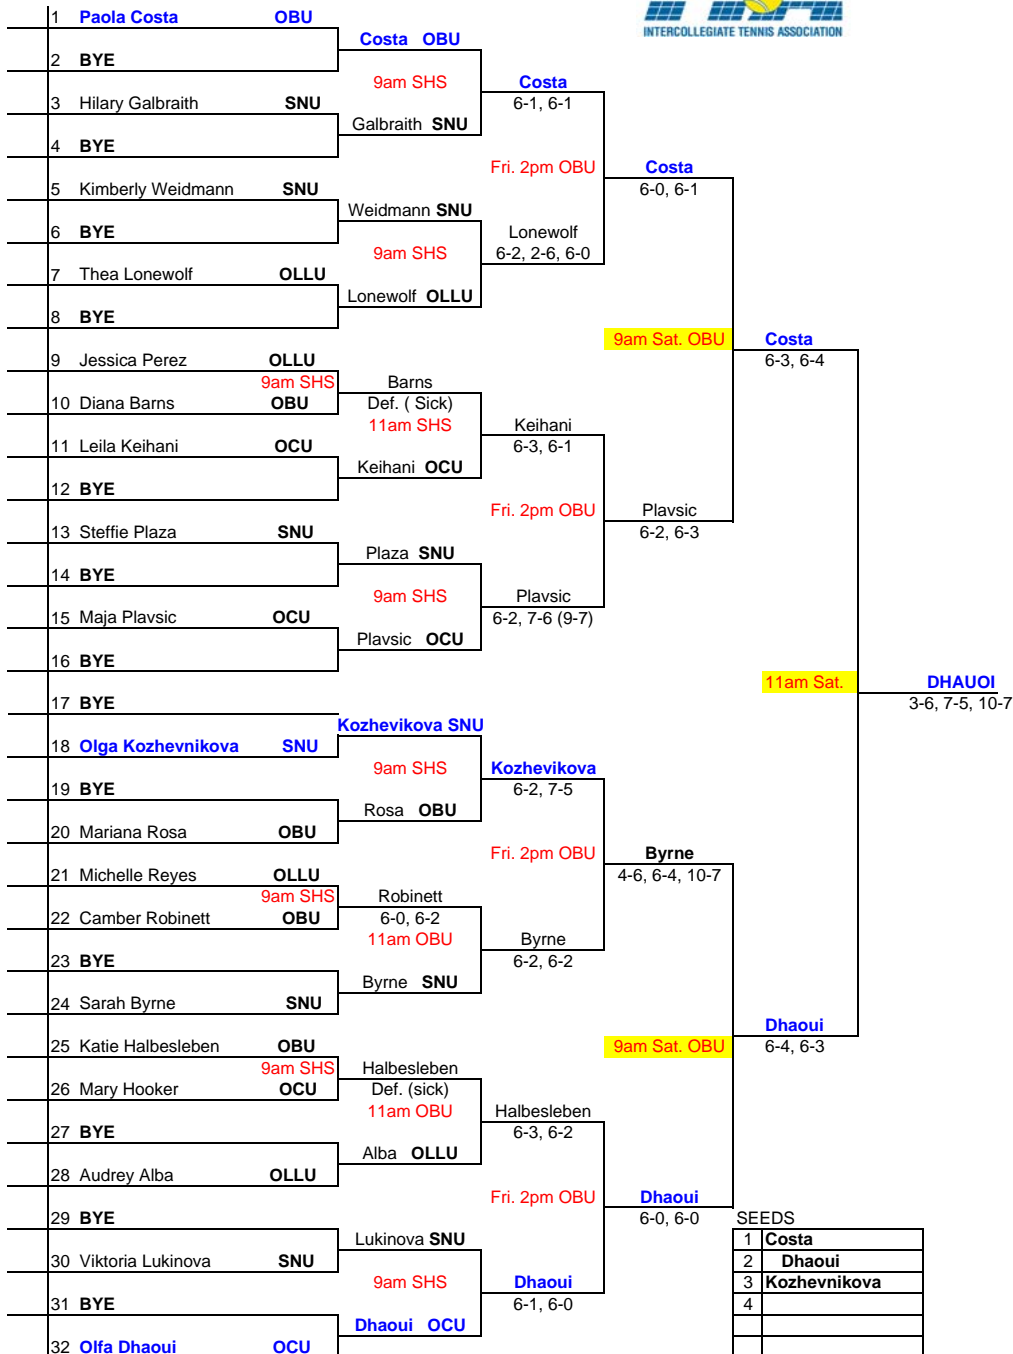

October 2-3, 2009

Hosted by OKLAHOMA BAPTIST UNIVERISTY

Womens Singles Main Draw

All matches 8 game pro-set to be played at SHS

Womens Singles Consolation Draw

2009 Wilson/ITA Regional Championships NAIA

OCTOBER 2, 3, 2009

Hosted by OKLAHOMA BAPTIST UNIVERSITY

WOMEN'S DOUBLES

SEEDS

1	Costa / Robinett OBU
2	Dhaoui / Plavsic OCU
3	Kozhevnikova / Lukinova SNU
4	