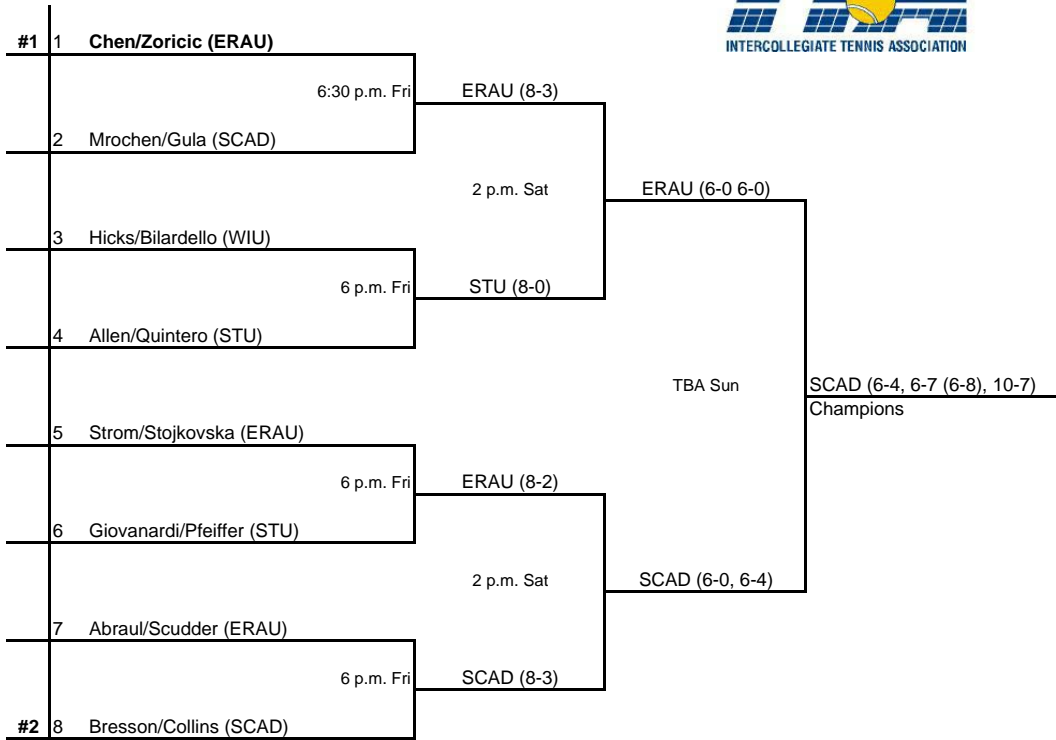

2009 Wilson/ITA Florida Region Championships

Women's Singles - Main Draw

Hosted by Embry-Riddle University - October 2-4, 2009

SEEDS

#1	Natasa Zoricic - ERAU
#2	Yi-Ching Chen - ERAU
#3	Magdalena Bresson-SCAD
#4	Hillary Collins - SCAD
#5	Romina Mrochen - SCAD
#6	Julija Stojkovska - ERAU

2009 Wilson/ITA Florida Region Championships

Women's Doubles - Main Draw

Hosted by Embry-Riddle University - October 2-4, 2009

2009 Wilson/ITA Florida Region Championships
Hosted by Embry-Riddle University - October 2-4, 2009
Women's Doubles - Back Draw