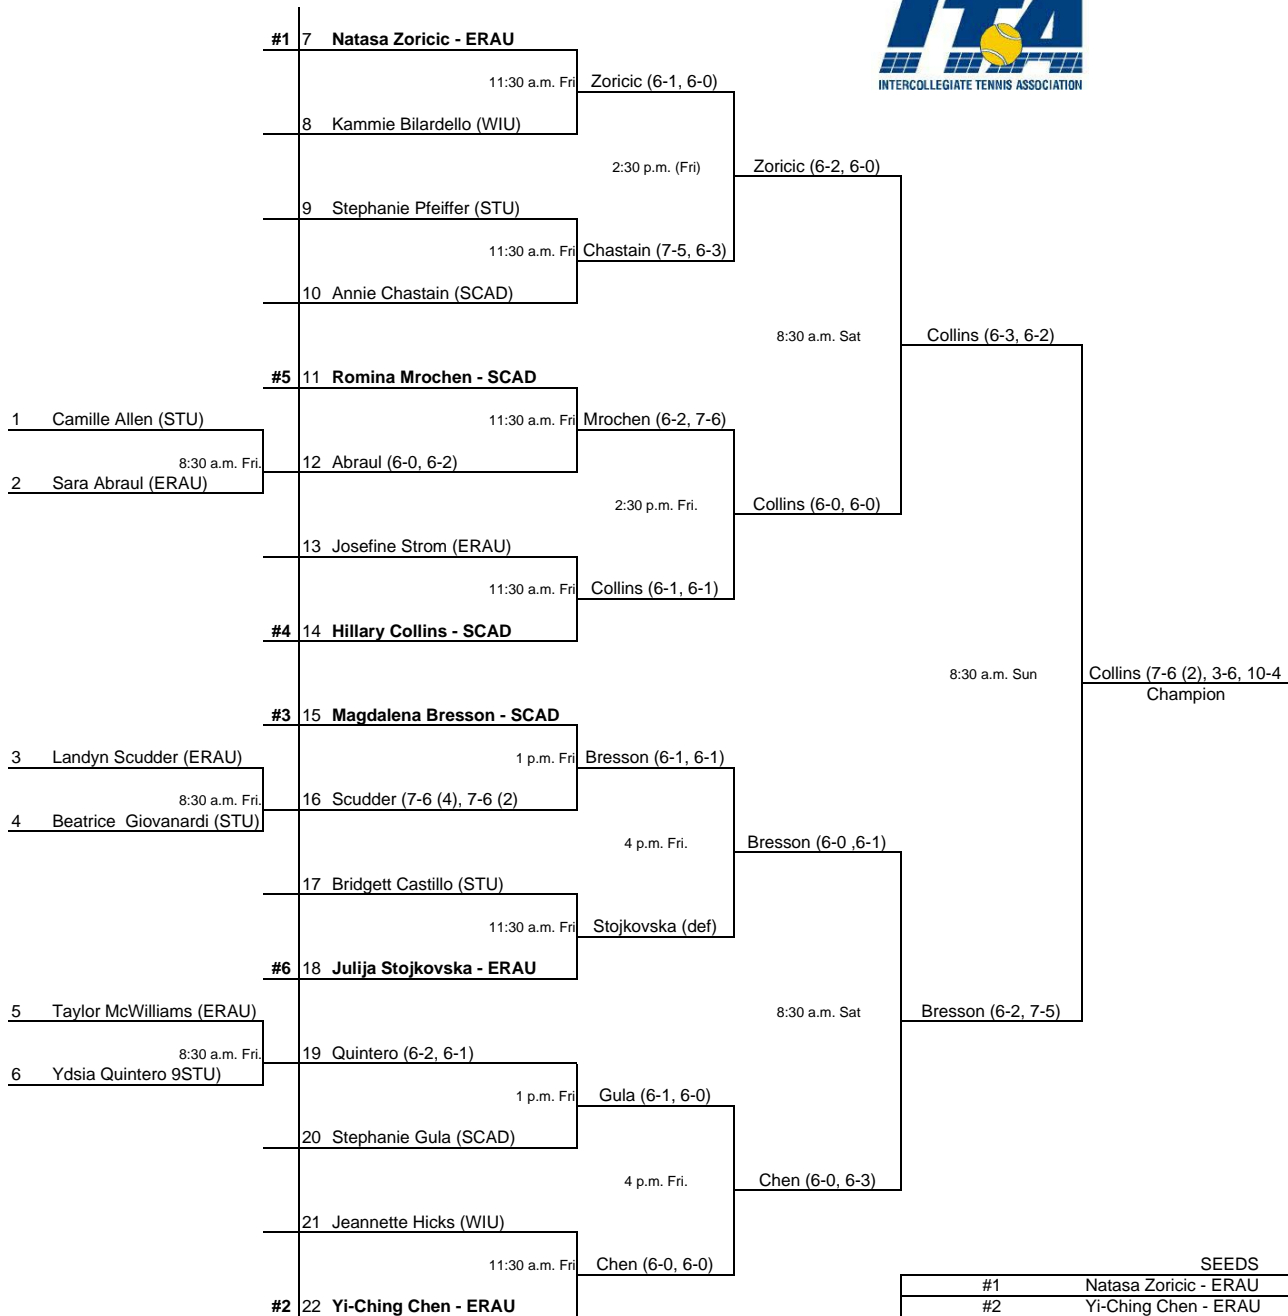

2009 Wilson/ITA Florida Region Championships

Women's Singles - Main Draw

Hosted by Embry-Riddle University - October 2-4, 2009

SEEDS

#1	Natasa Zoricic - ERAU
#2	Yi-Ching Chen - ERAU
#3	Magdalena Bresson-SCAD
#4	Hillary Collins - SCAD
#5	Romina Mrochen - SCAD
#6	Julija Stojkovska - ERAU

2009 Wilson/ITA Florida Region Championships

Women's Doubles - Main Draw

Hosted by Embry-Riddle University - October 2-4, 2009

2009 Wilson/ITA Florida Region Championships
Hosted by Embry-Riddle University - October 2-4, 2009
Women's Doubles - Back Draw