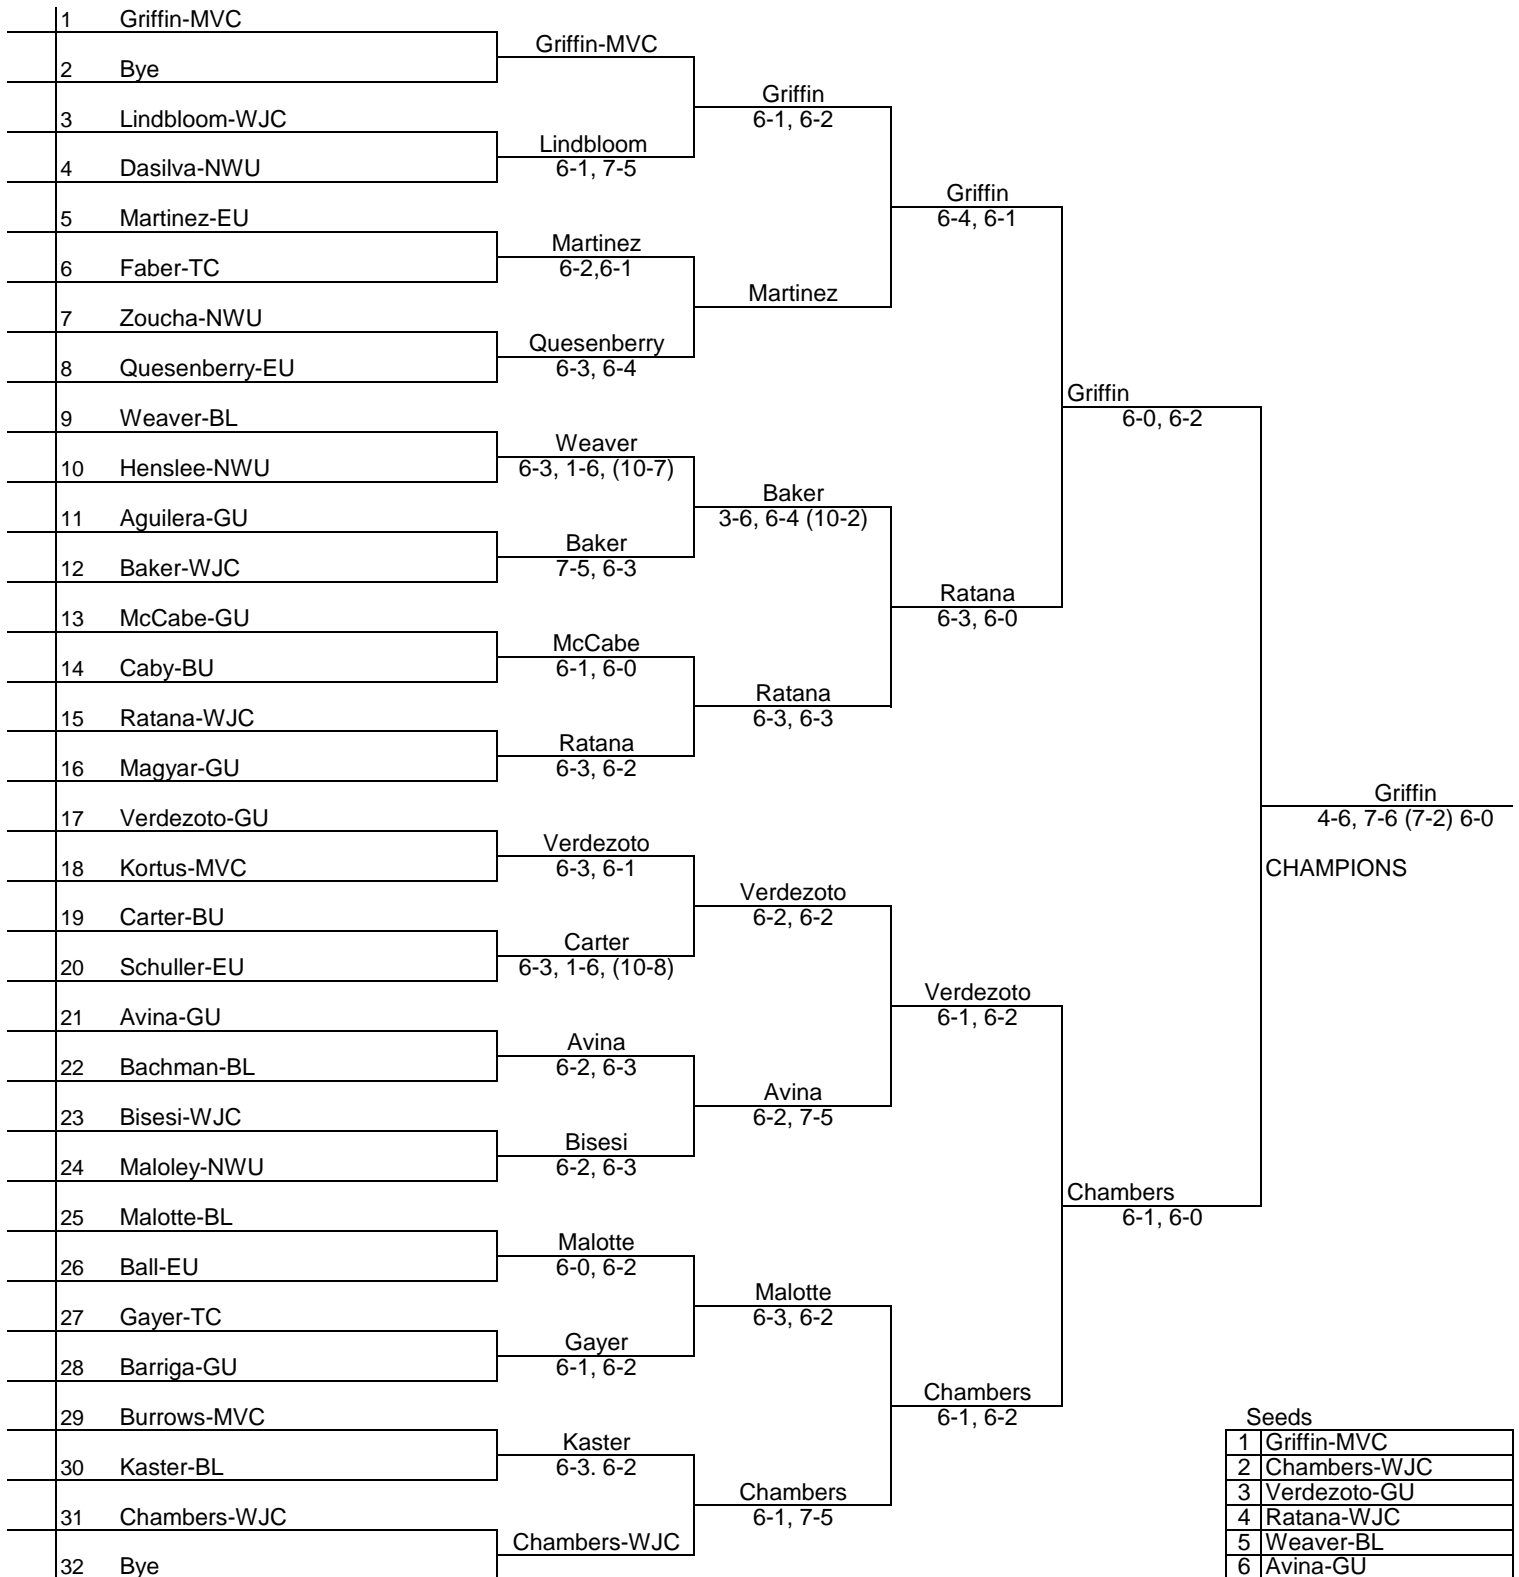

2009 Wilson/ITA Central West Women's Singles Championships

Hosted by William Jewell College 9/25-9/27 2009

Teams

BU-Baker University

BL-Bethel College

EU-Evangel University

GU-Graceland University

MVC-Missouri Valley College

NWU-Nebraska Wesleyan University

TC-Tabor College

WJC-William Jewell College

2009 Wilson/ITA Central West Women's Doubles Championships

Hosted by William Jewell College 9/25-9/27 2009

Seeds	
1	Chambers/Ratana-WJC
2	Avina/Verdezoto-GU
3	Bachman/Weaver-BL
4	Griffin/Kortus-MVC
5	Kaster/MalotteBL
6	Faber-Gayer-TC
7	
8	