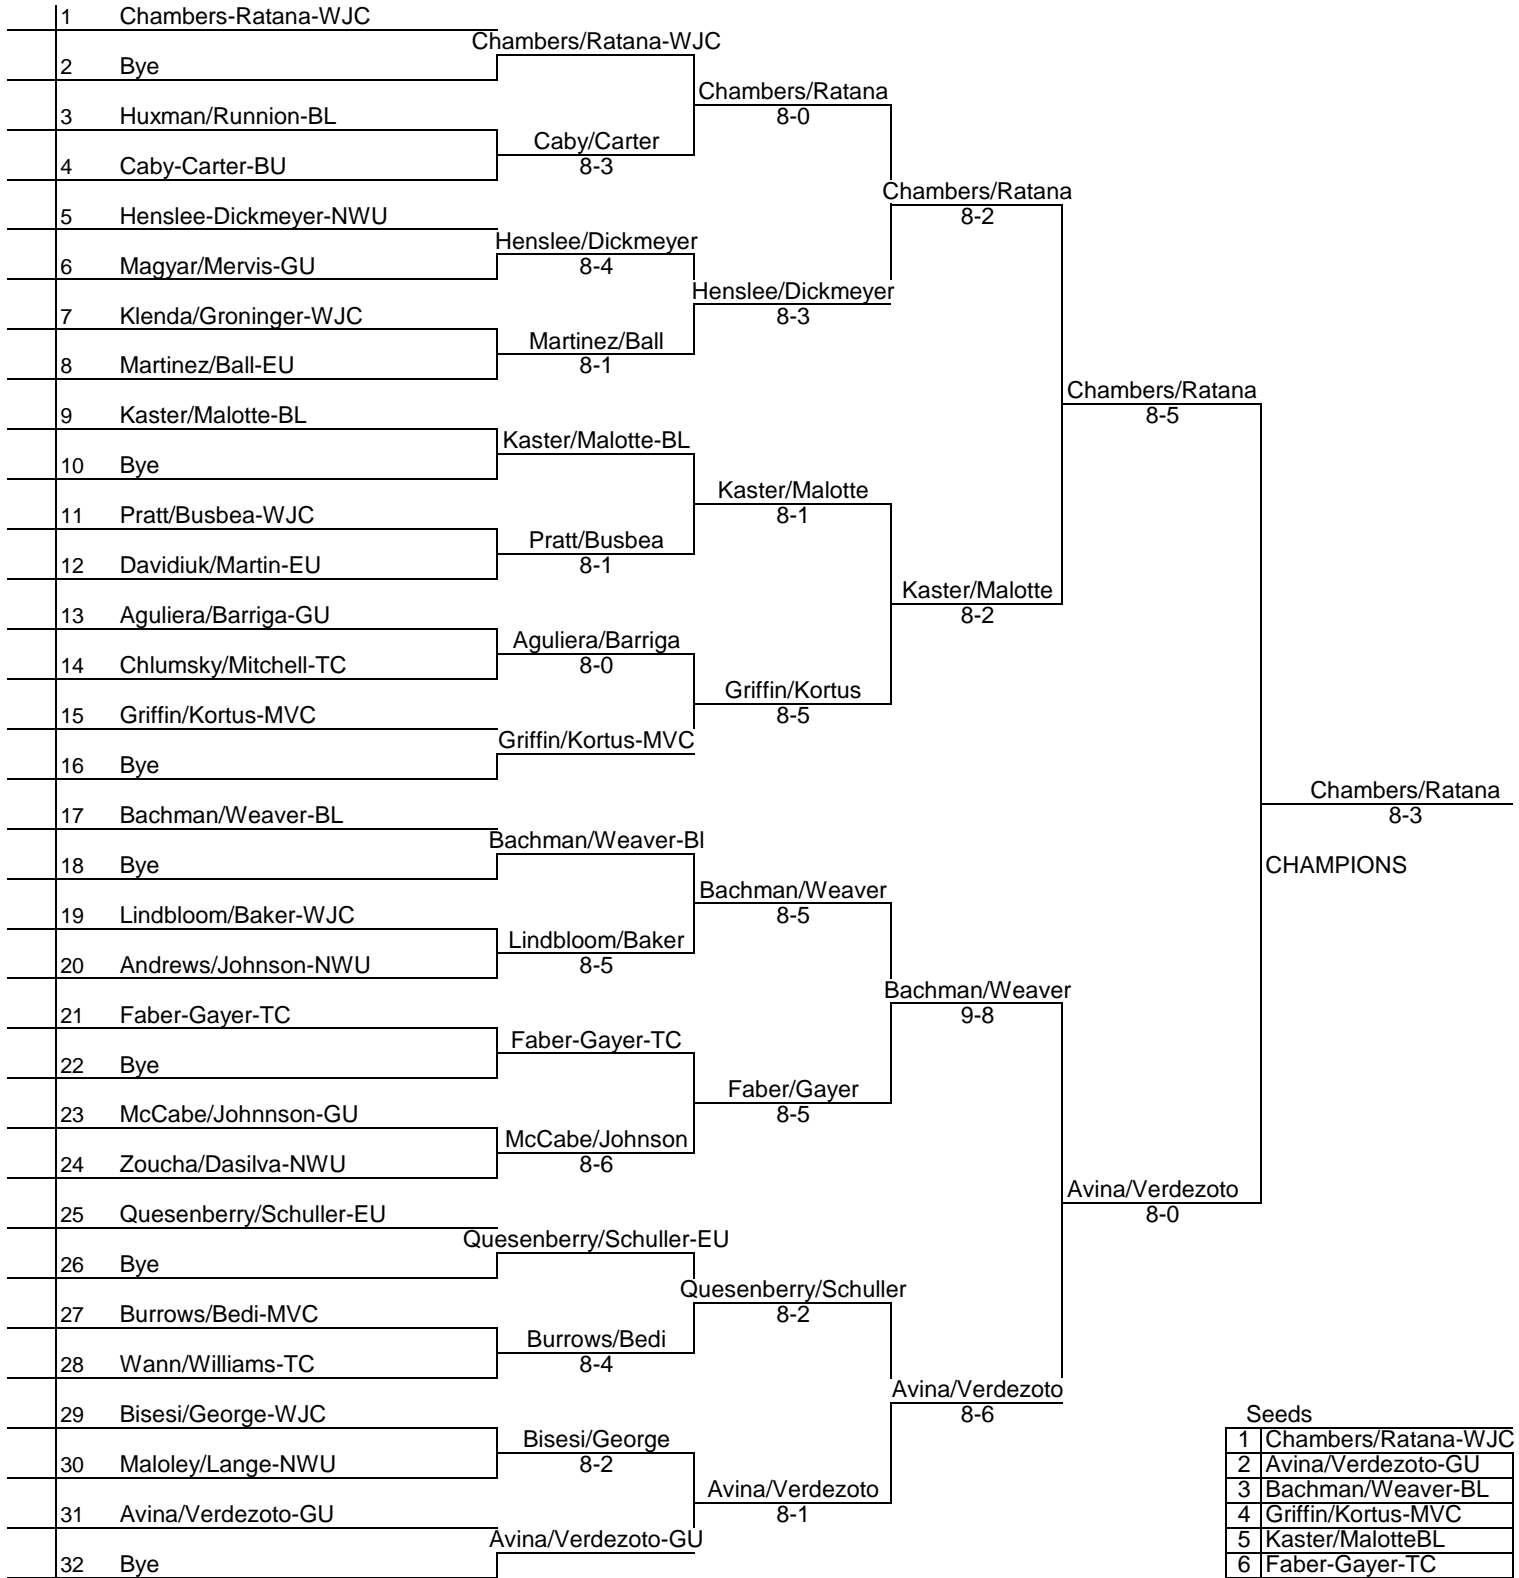

NWU-Nebraska Wesleyan University

TC-Tabor College

WJC-William Jewell College

2009 Wilson/ITA Central West Women's Doubles Championships

Hosted by William Jewell College 9/25-9/27 2009

Seeds	
1	Chambers/Ratana-WJC
2	Avina/Verdezoto-GU
3	Bachman/Weaver-BL
4	Griffin/Kortus-MVC
5	Kaster/MalotteBL
6	Faber-Gayer-TC
7	
8	

Teams

BU-Baker University

BL-Bethel College

EU-Evangel University

GU-Graceland University

MVC-Missouri Valley College

NWU-Nebraska Wesleyan University

TC-Tabor College