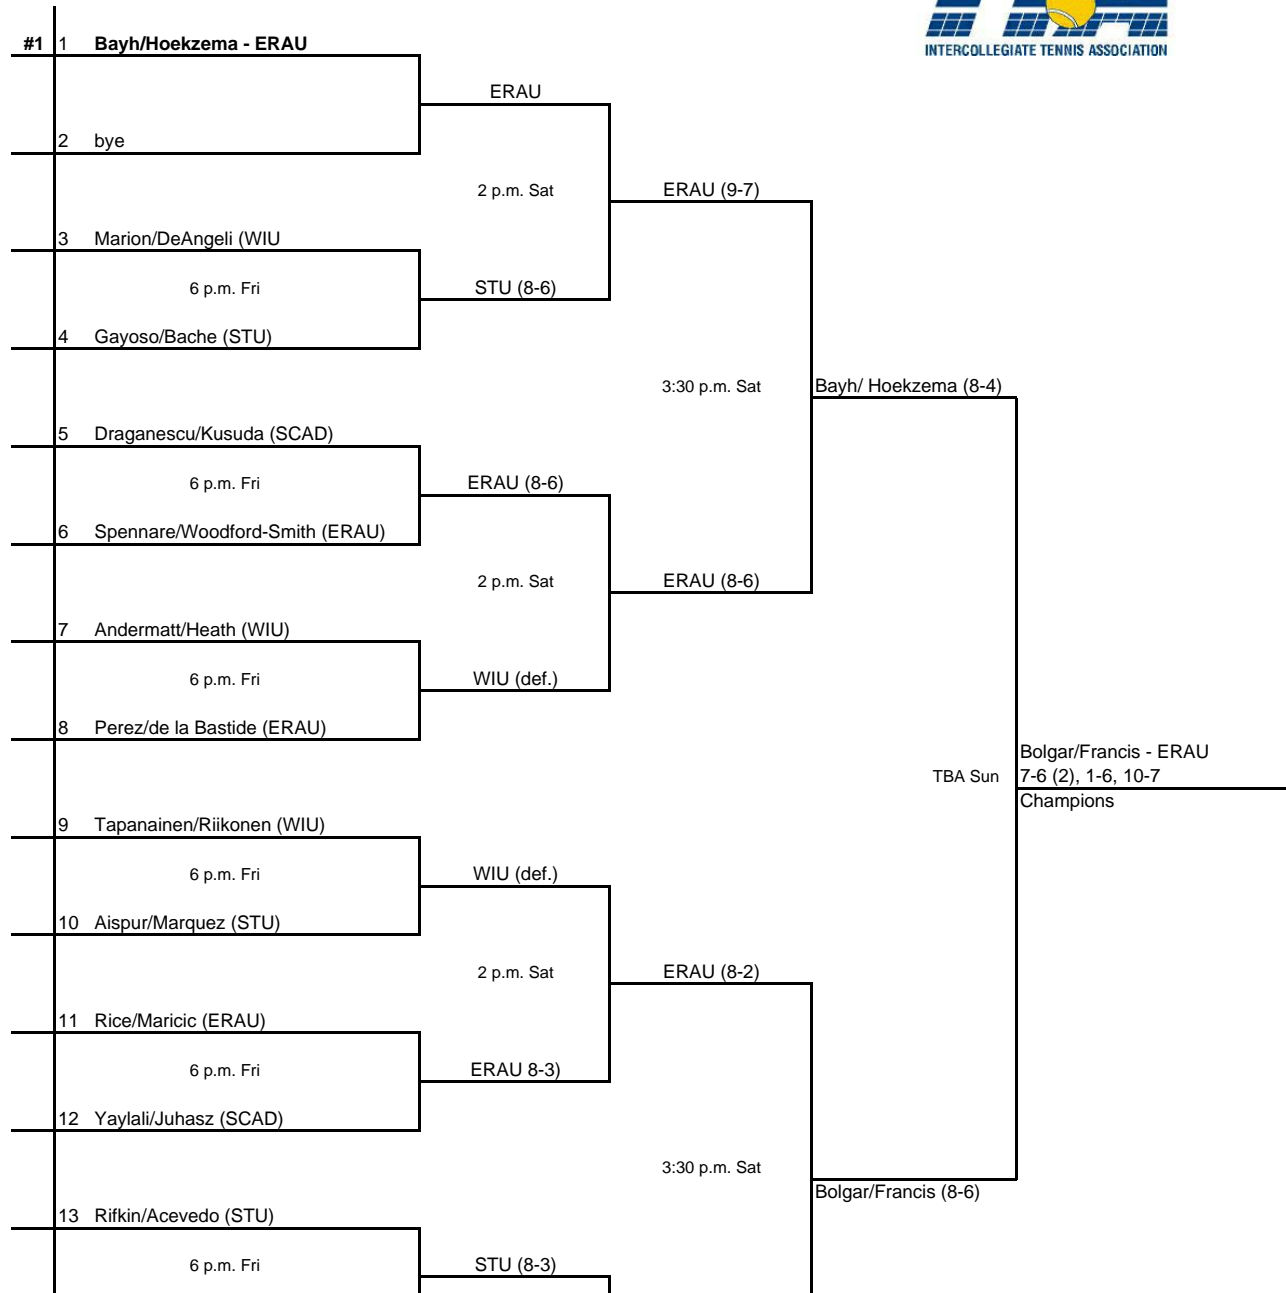

**2009 Wilson/ITA Florida Region Championships**  
*Men's Singles - Back Draw*  
 Hosted by Embry-Riddle University - October 2-4, 2009

# 2009 Wilson/ITA Florida Region Championships

## Men's Doubles - Main Draw

Hosted by Embry-Riddle University - October 2-4, 2009

**2009 Wilson/ITA Florida Region Championships**  
*Men's Doubles - Back Draw*  
Hosted by Embry-Riddle University - October 2-4, 2009