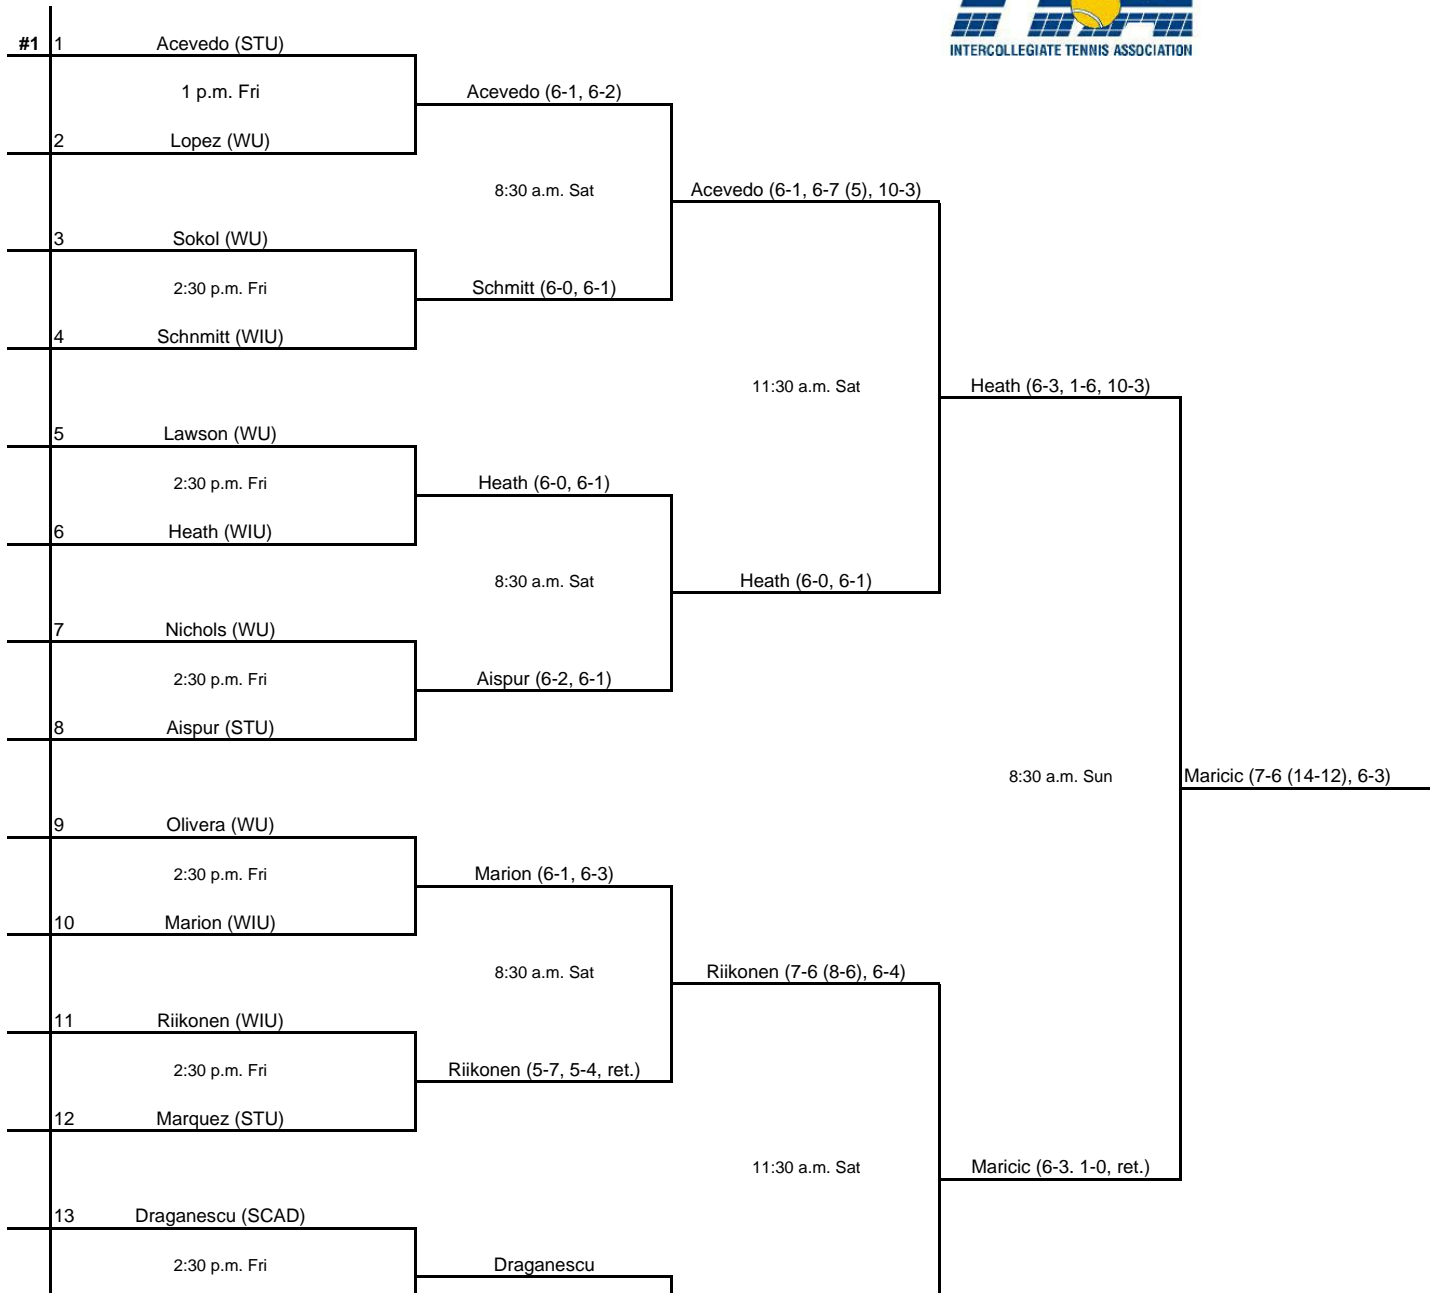

**2009 Wilson/ITA Florida Region Championships**  
*Men's Singles - Back Draw*  
 Hosted by Embry-Riddle University - October 2-4, 2009

# 2009 Wilson/ITA Florida Region Championships

## Men's Doubles - Main Draw

Hosted by Embry-Riddle University - October 2-4, 2009

**2009 Wilson/ITA Florida Region Championships**  
*Men's Doubles - Back Draw*  
Hosted by Embry-Riddle University - October 2-4, 2009