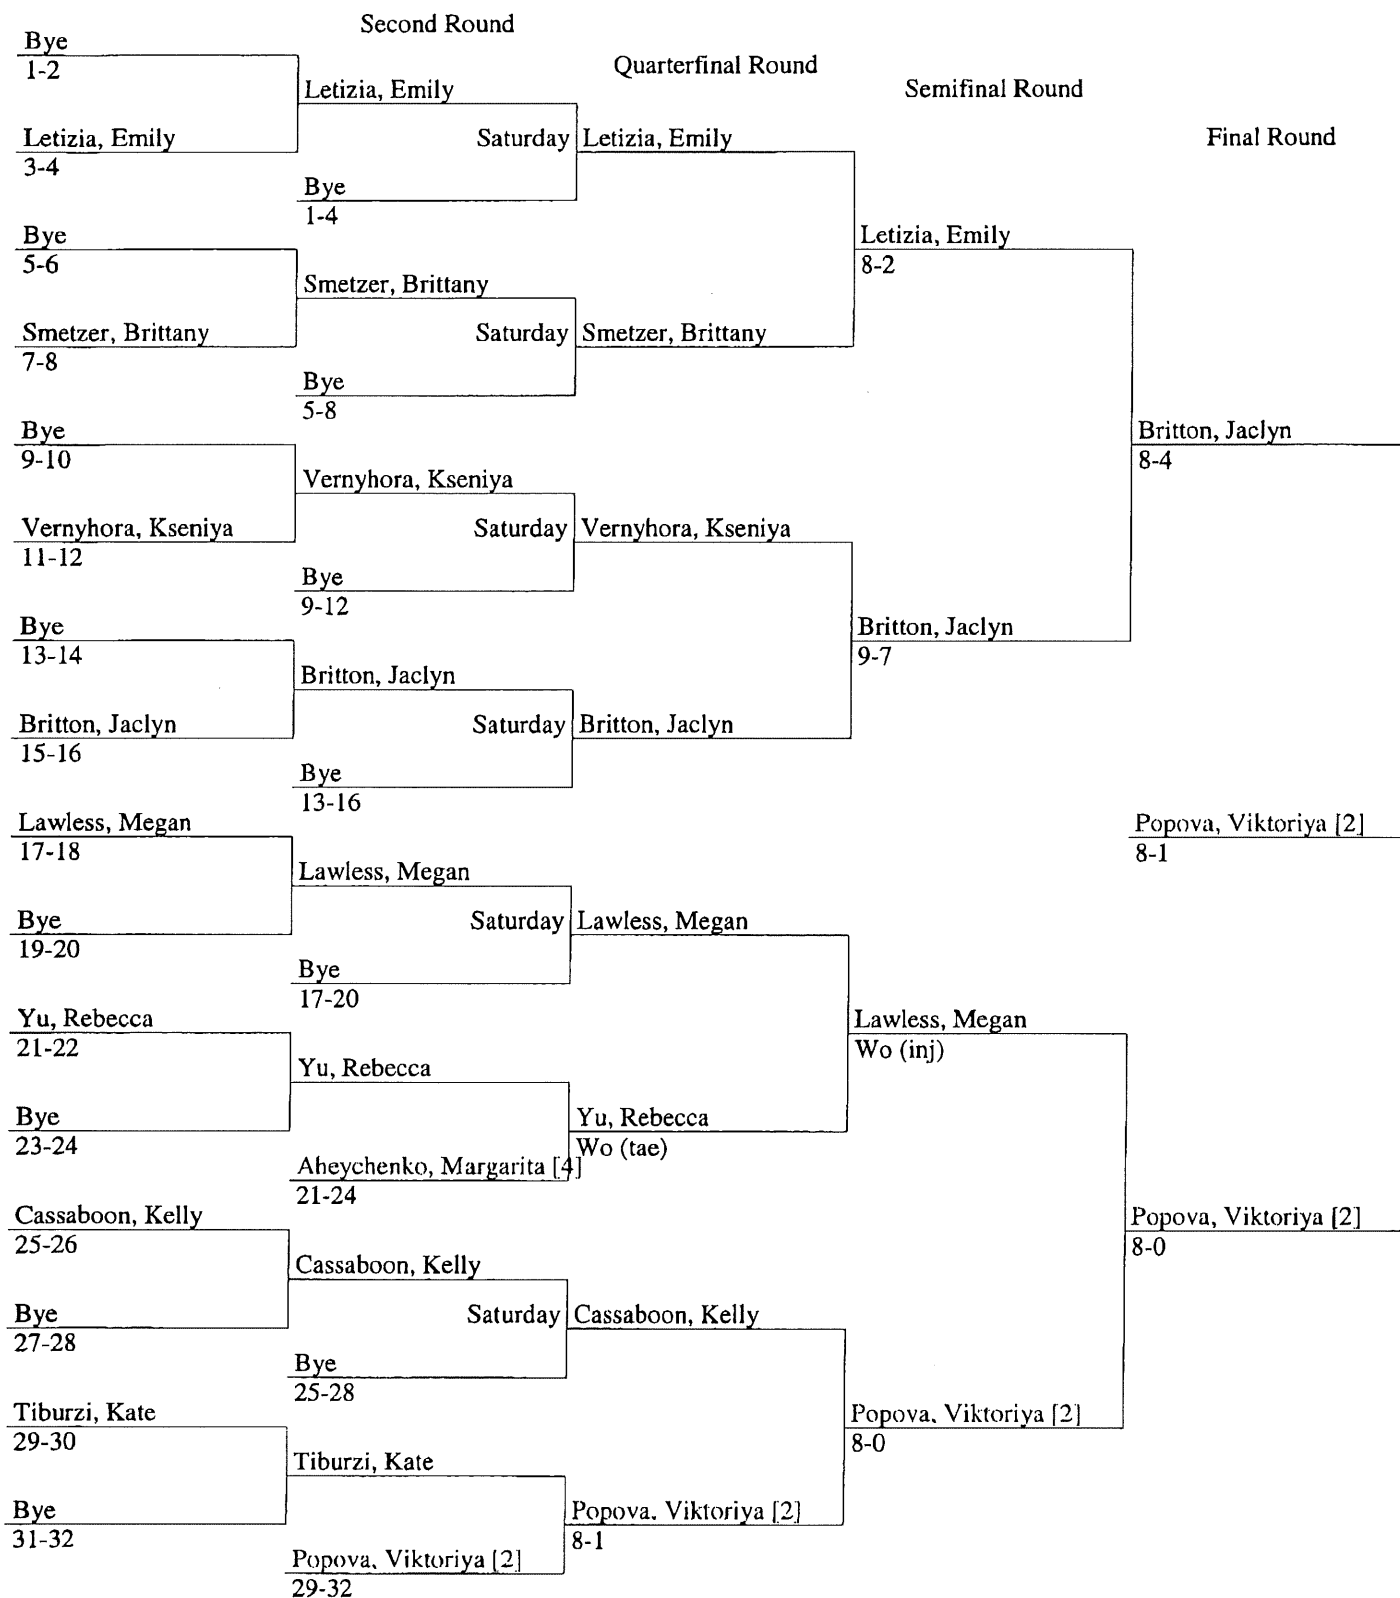

2009 Wilson-ITA Northeast Region - "A" Flight Singles Consolation