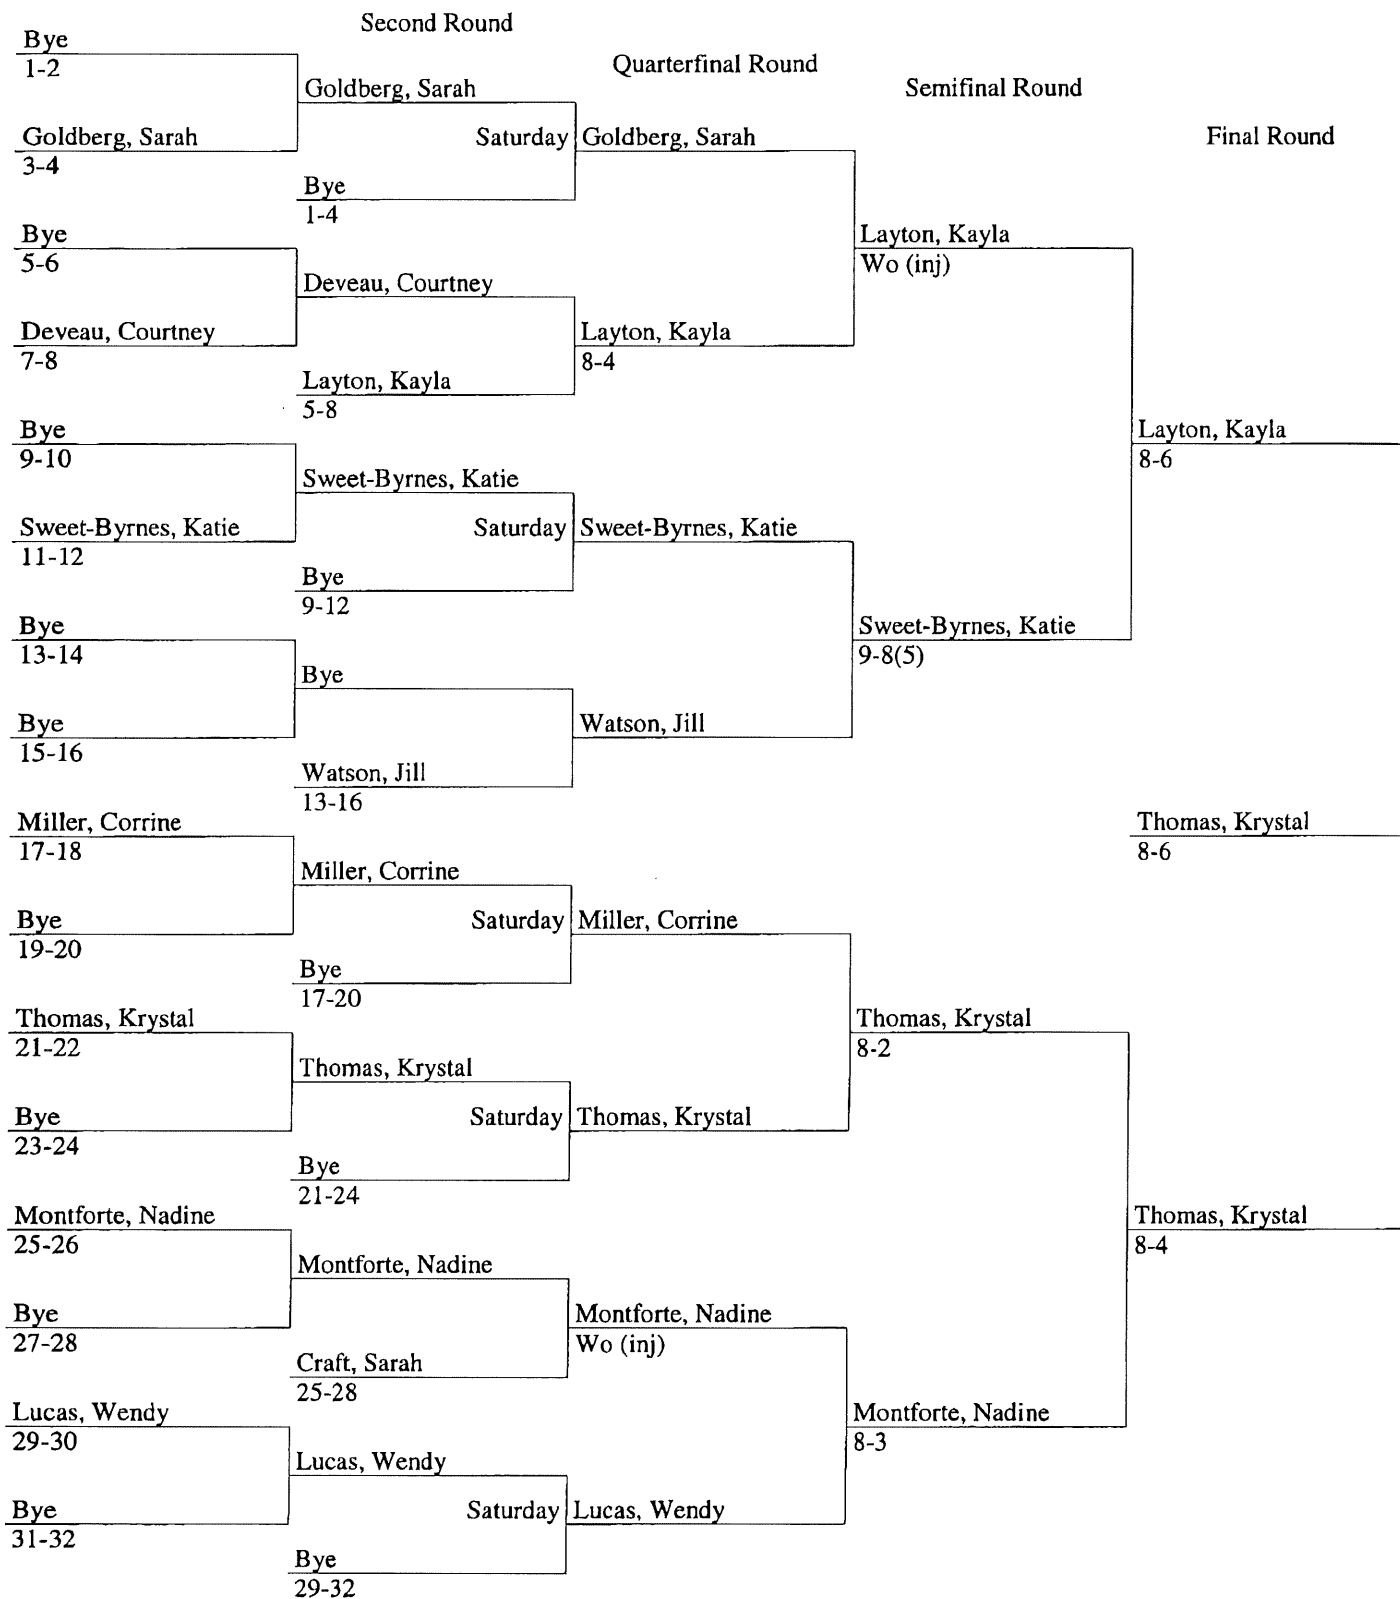

2009 Wilson-ITA Northeast Region - "B" Flight Singles Consolation