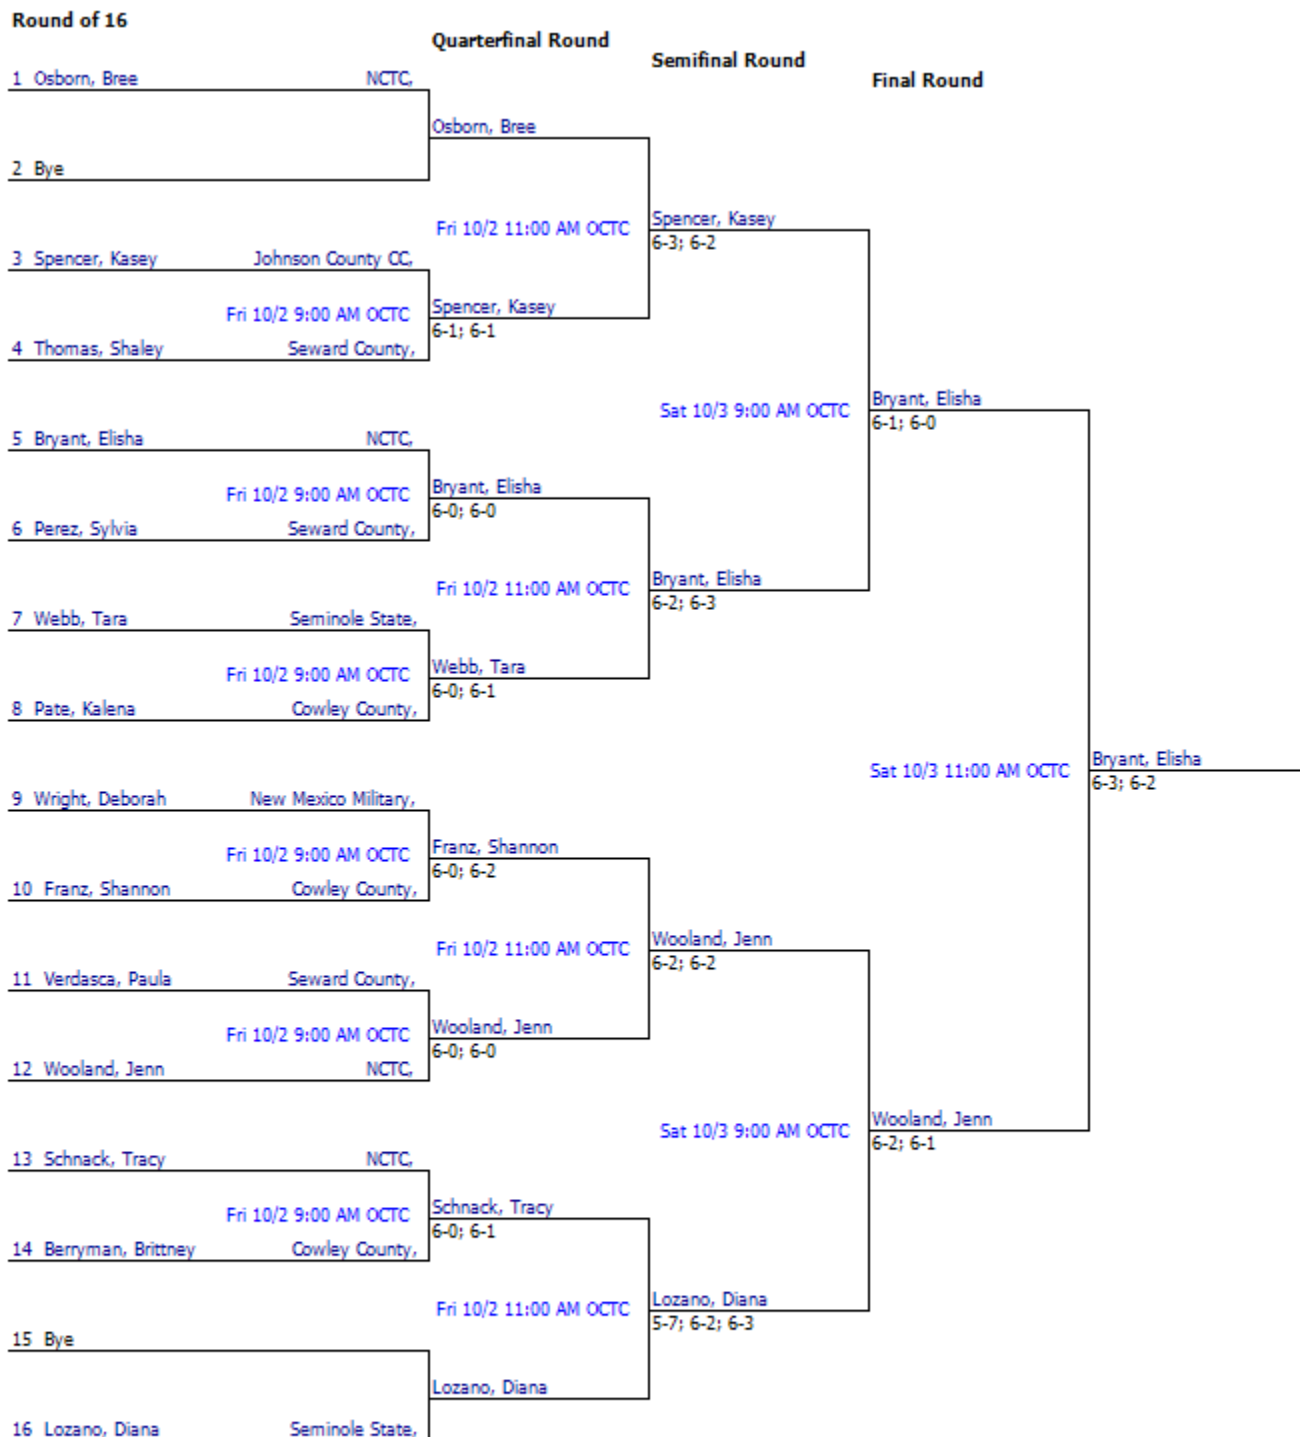

First Round

Quarterfinal Round

Semifinal Round

Final Round

Bye
1-2

Thomas, Shaley
3-4

Perez, Sylvia
5-6

Pate, Kalena
7-8