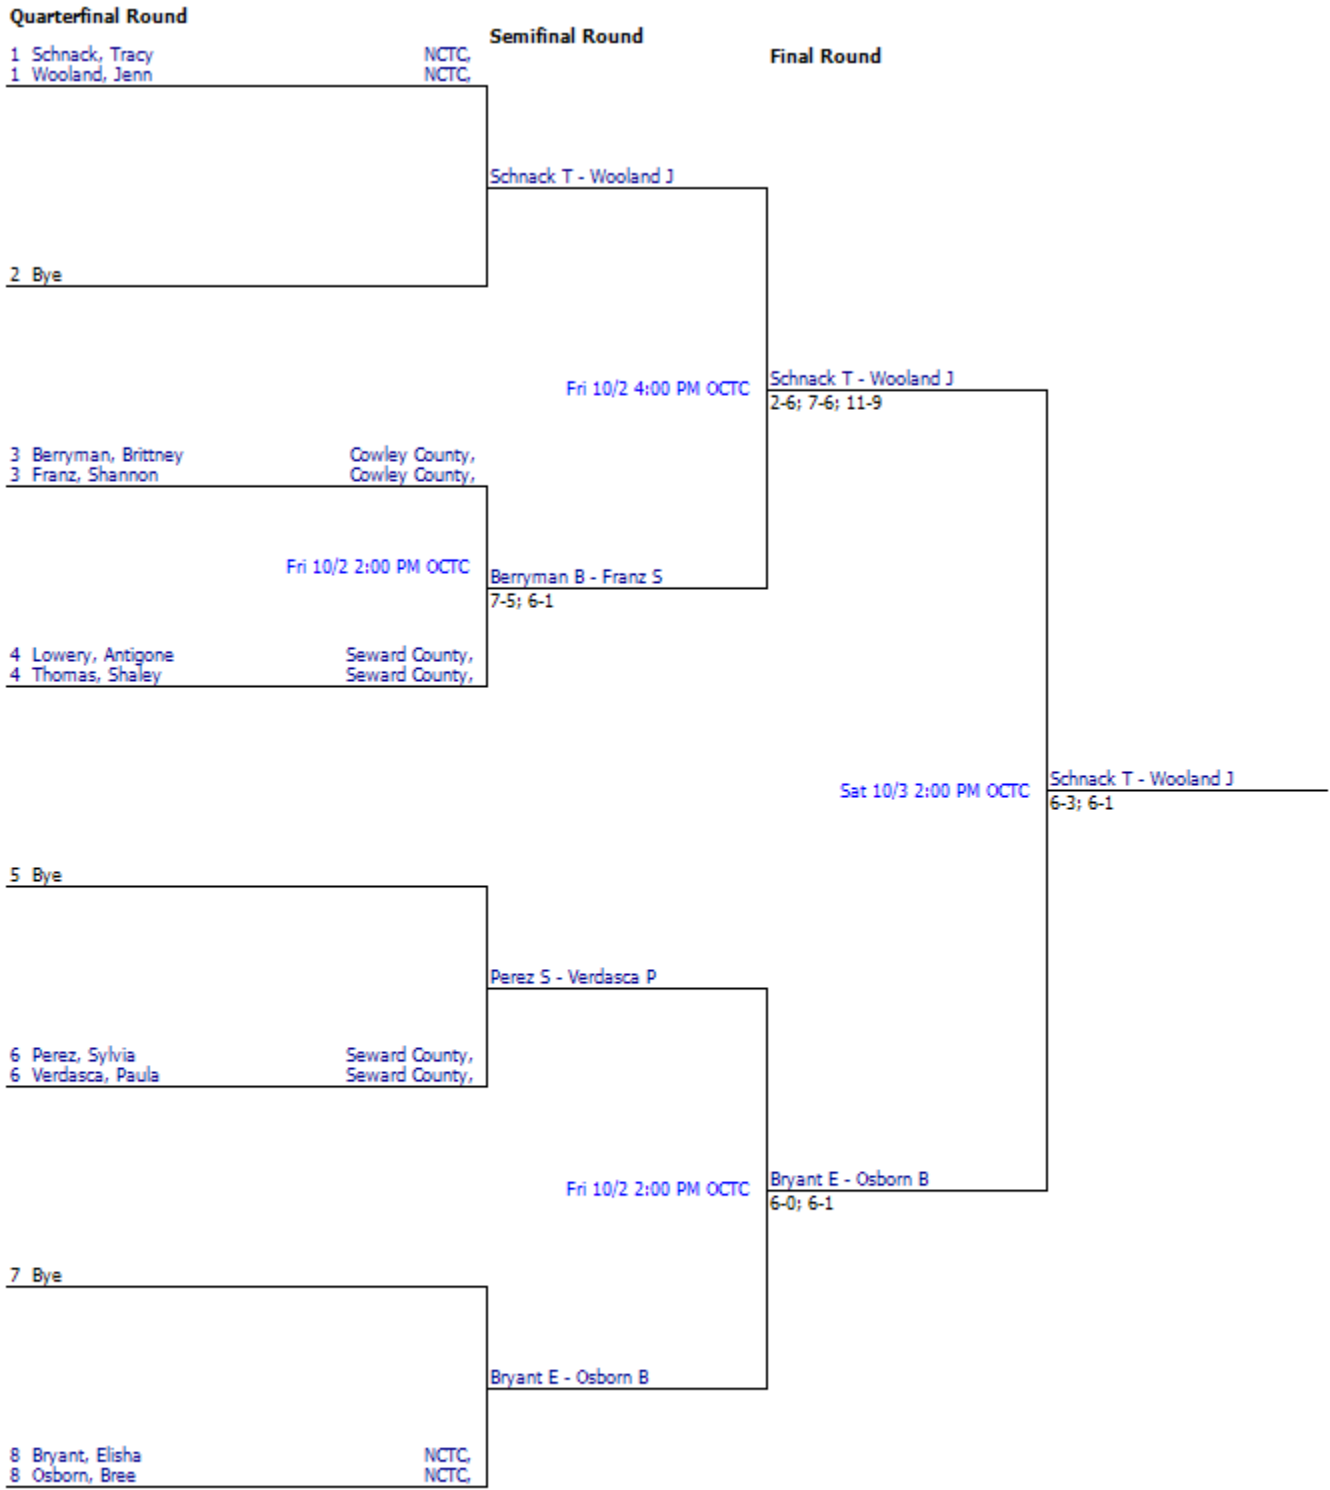

Wright, Deborah

Sat 10/3 9:00 AM OCTC

Berryman, Brittney

Osborn, Bree
6-2; 6-2

Sat 10/3 4:00 PM OCTC

Berryman, Brittney
6-1; 6-0

Berryman, Brittney
3-6; 6-2; 10-2

WILSON/ITA CENTRAL REGIONAL CHAMPIONSHIPS (NJCAA)
Women's "B" Draw Doubles – HOSTED BY: SEMINOLE STATE COLLEGE

Semifinal Qualifier

Semifinal Round

Final Round

Bye
1-2

Lowery A - Thomas S
3-4

Lowery A - Thomas S

Fri 10/2 4:15 PM OCTC

Perez S - Verdasca P
5-8