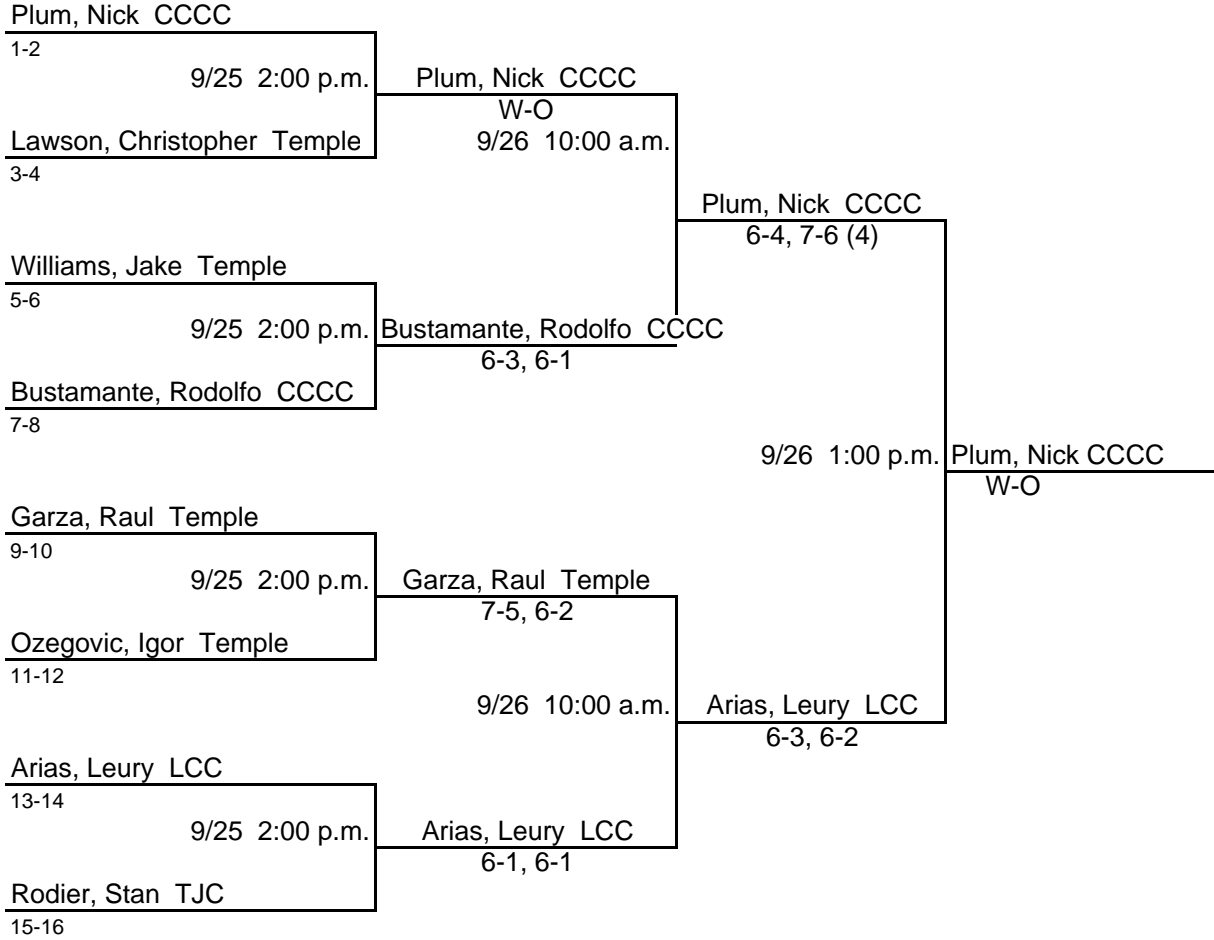

2009 Wilson/ITA Southwest Regionals Championships

Hosted by Laredo Community College
Men's Consolation Singles