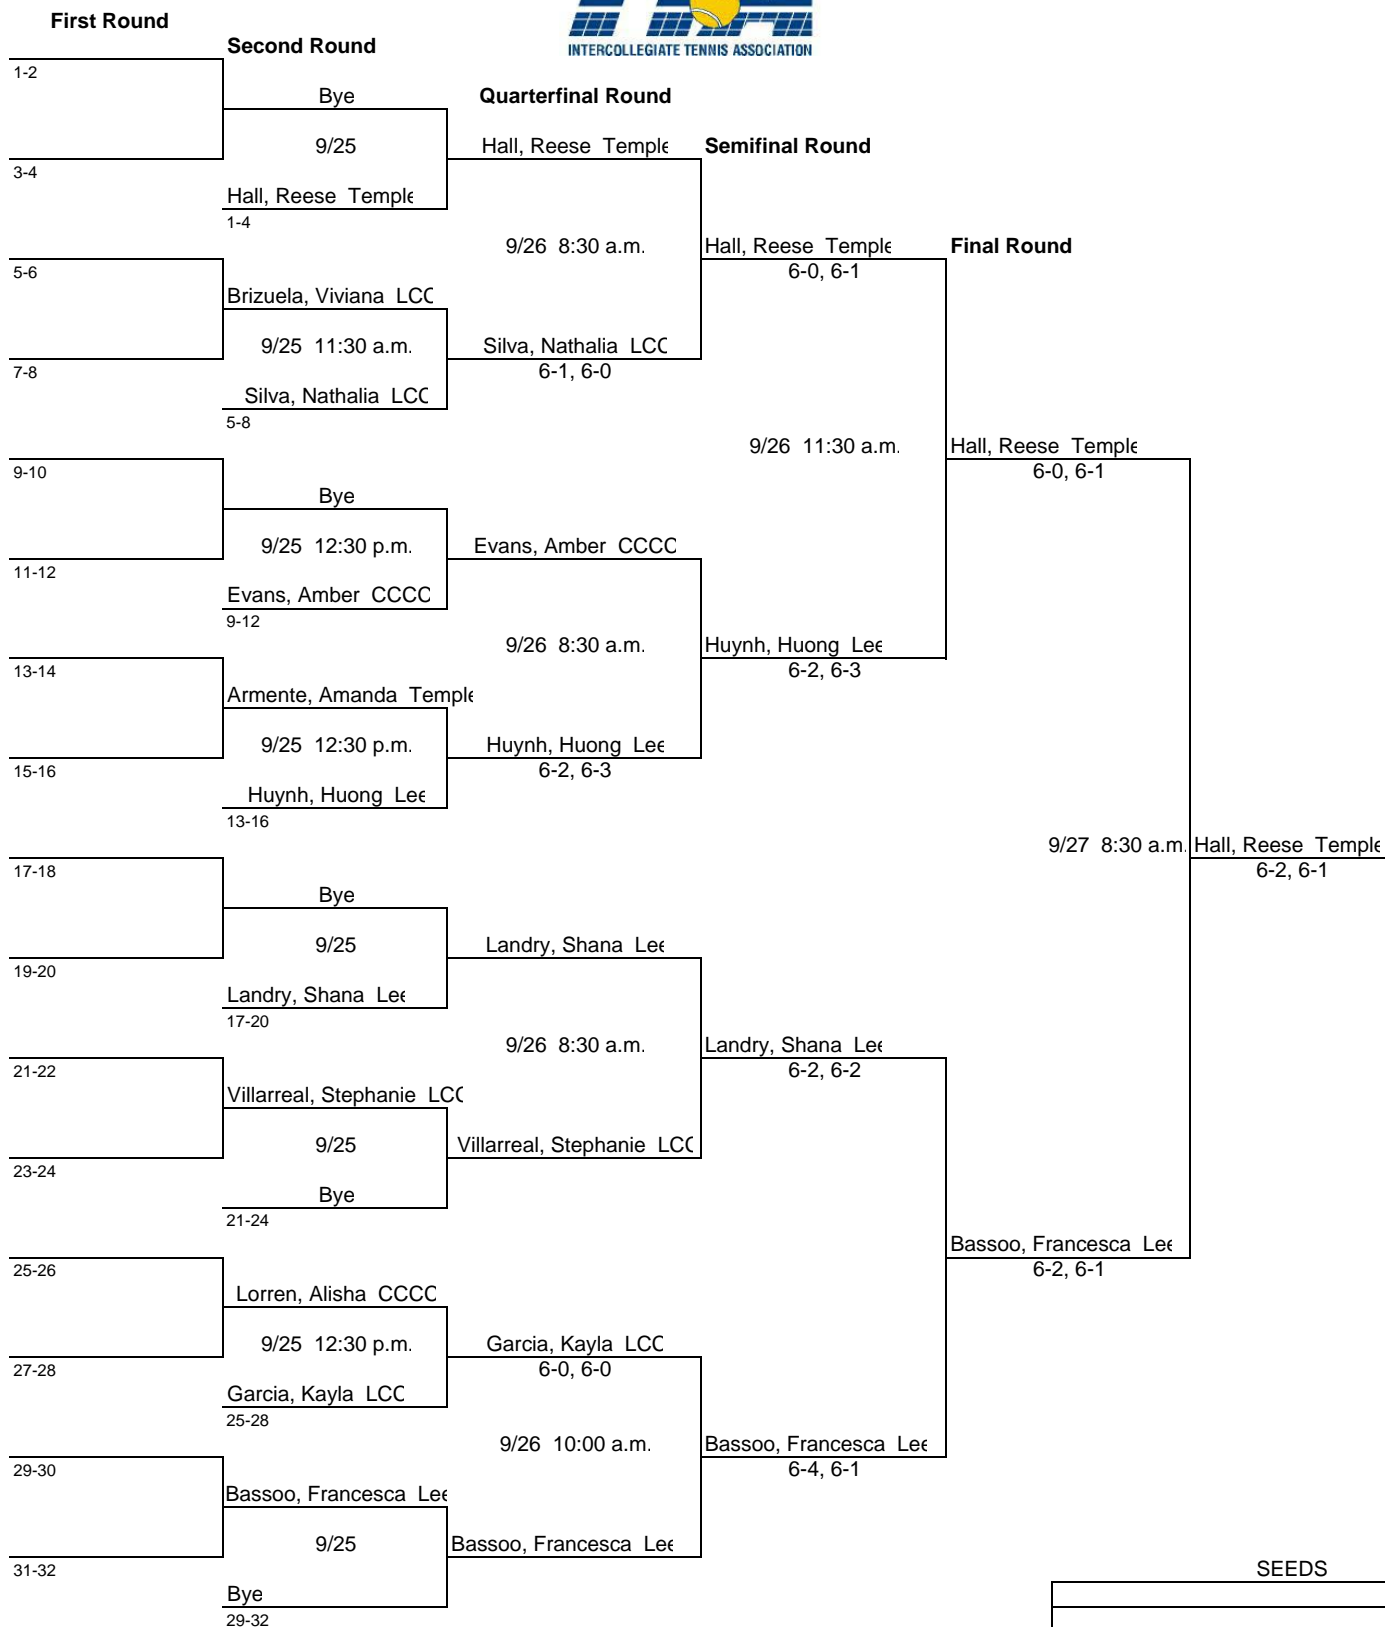

2009 Wilson/ITA Southwest Regionals Championships

Hosted by Laredo Community College
Women's Doubles

1	Lee/Akina Lee				
2	Bye	Lee/Akina Lee			
3	Baker/Hall Temple	9/26 3:00 p.m.	Lee/Akina Lee		
4	Brizuela/Villarreal Laredo	9/25 3:30 p.m.	Baker/Hall Temple	6-2, 6-0	
5	Dennis/Zurek TJC				
6	Bye	9/26 3:00 p.m.	Dennis/Zurek TJC	6-0, 6-0	
7	Landry/Huynh Lee	9/25 3:30 p.m.	Landry/Huynh Lee		
8	Silva/Garcia Laredo	9/26 5:30 p.m.	Dennis/Zurek TJC	6-2, 6-0	
9	Sunstrum/Bassoo Lee				
10	Lewis/Armenta Temple	9/27 8:30 a.m.	Lee/Akina Lee	36, 7-6, (7) 10-6	
11	Vergara/Arguindegui Laredo	9/25 3:30 p.m.	Lewis/Armenta Temple	5-7, 6-4, 10-6	
12	Lorren/Evans CCCC	9/26 3:00 p.m.	Vergara/Arguindegui	6-4, 7-6 (6)	
13	Gomez/Stephenson Lee	9/26 3:00 p.m.	Lewis/Armenta Temple	6-3, 6-2	
14	Kuzu/Darnell CCCC	9/25 3:30 p.m.	Gomez/Stephenson Lee	6-3, 7-5	
15	Bye	9/26 5:10 p.m.	Caro/Slupska TJC	6-4, 6-2	
16	Caro/Slupska TJC	9/26 3:00 p.m.	Caro/Slupska TJC	7-5, 6-2	

SEEDS

1	Lee/Akina Lee
2	Caro/Slupska TJC

2009 Wilson/ITA Southwest Regionals Championships

Hosted by Laredo Community College
Women's Consolation Singles

SEEDS

2009 Wilson/ITA Southwest Regionals Championships

Hosted by Laredo Community College
Women's Consolation Doubles