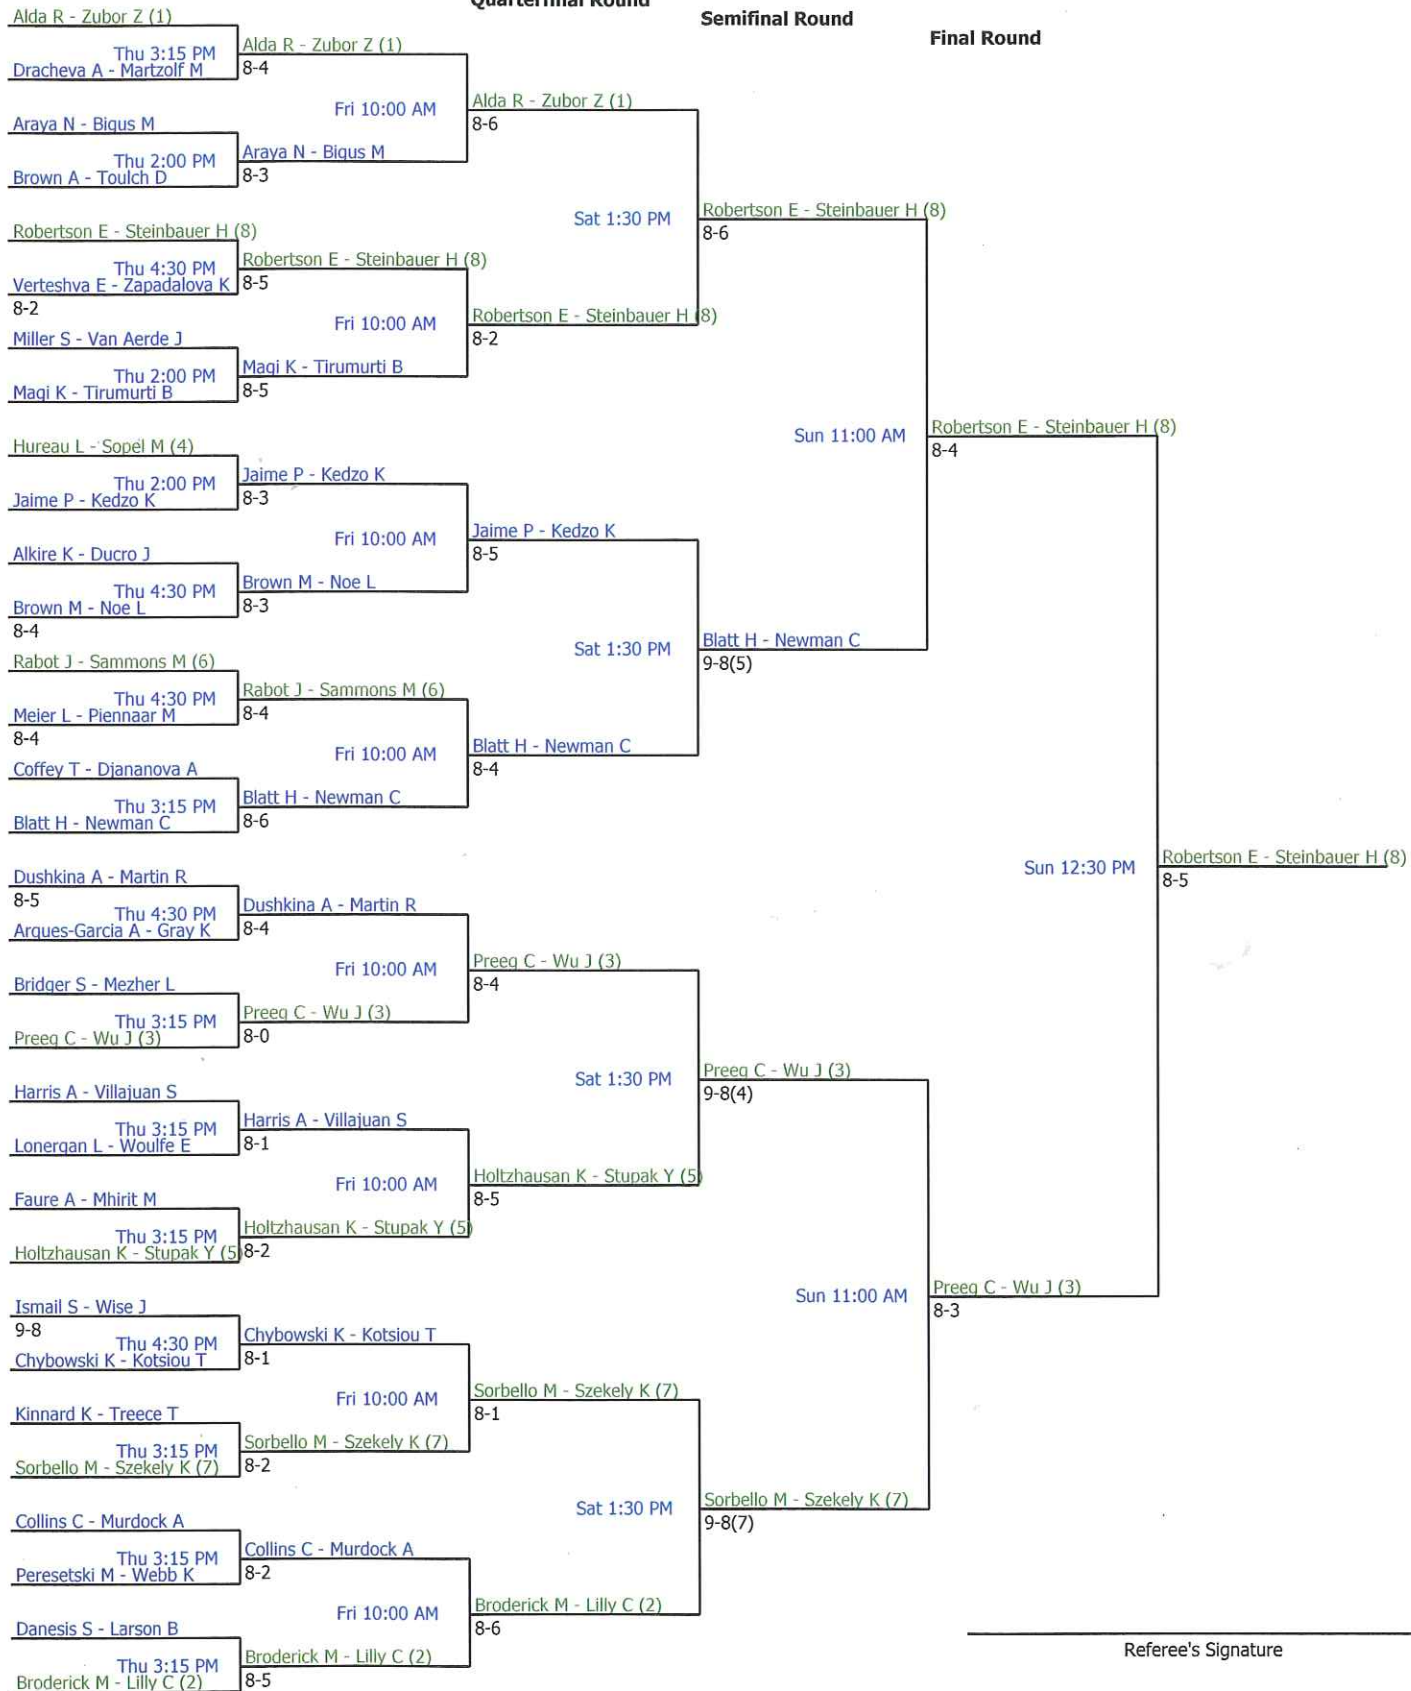

ITA Ohio Valley Regional Tournament		Seeded Players	
ITA Ohio Valley Regional Tournament	Women's Open Doubles	1. Alda - Zubor	5. Holtzhausen - ...
City/State: University of Cincinnati,	Section:	2. Broderick - Li...	6. Rabot - Sammons
Director: Angela Wilson	Referee: Eileen Harlow	3. Preeg - Wu	7. Sorbello - Sze...
Phone:	Date: 10/22/2009 - 10/26/2009	4. Hureau - Sopol	8. Robertson - St...
Winner: Robertson - Steinbauer			

Round of 32

Round of 16

Quarterfinal Round

Semifinal Round

Final Round

Referee's Signature