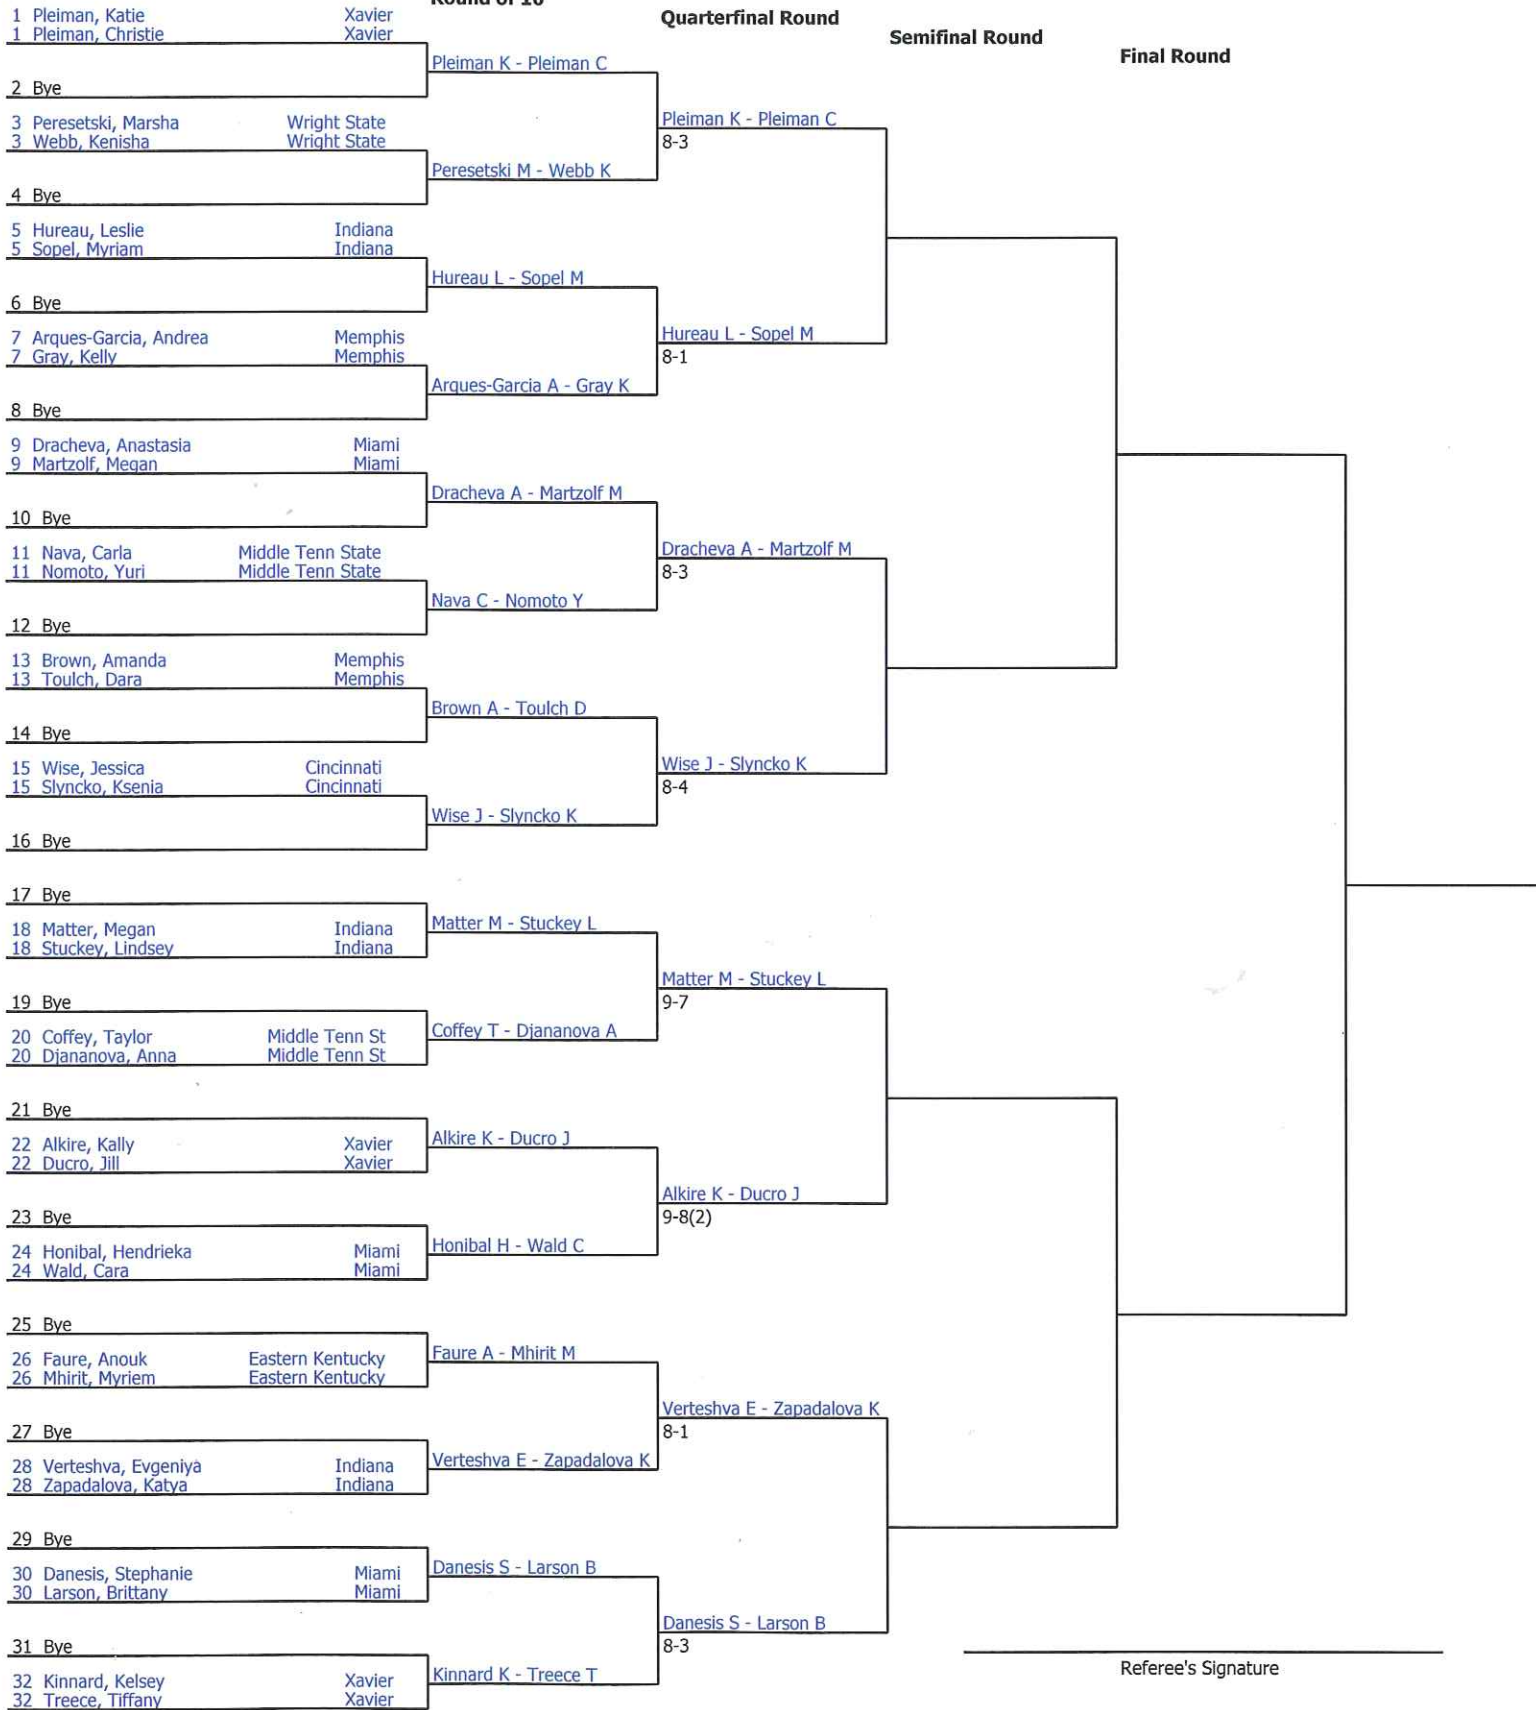

ITA Ohio Valley Regional Tournament		Seeded Players			
ITA Ohio Valley Regional Tournament	Women's Consolation Doubles				
City/State: Univversity of Cincinnati,	Section:				
Director: Angela Wilson	Referee: Eileen Harlow				
Phone:	Date: 10/22/2009 - 10/26/2009				

Winner:

Round of 32

Round of 16

Quarterfinal Round

Semifinal Round

Final Round