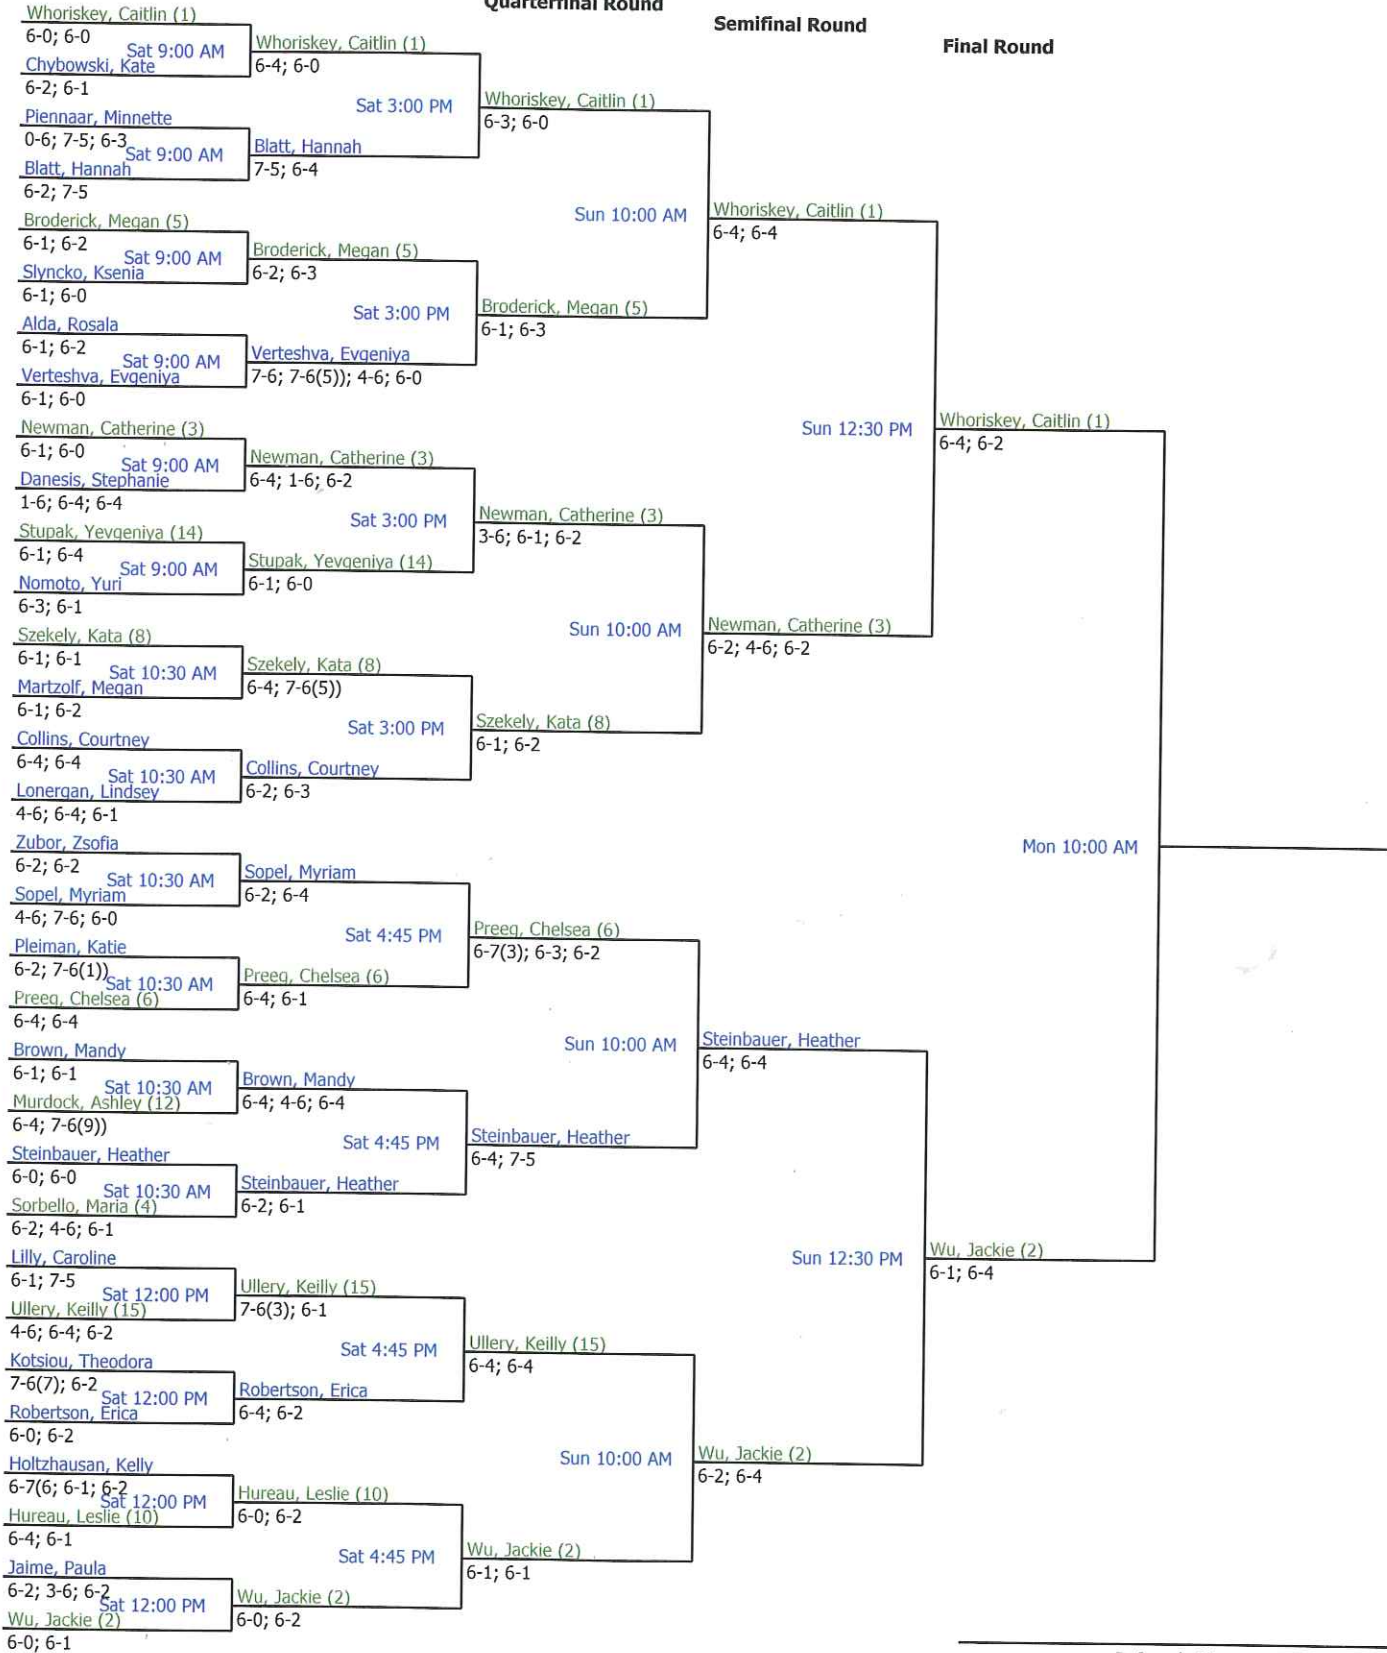

ITA Ohio Valley Regional Tournament		Seeded Players			
ITA Ohio Valley Regional Tournament	Singles Main Draw	1. Whoriskey, C.	5. Broderick, M.	9. Dracheva, A.	13. Sammons, M.
City/State: University of Cincinnati,	Section:	2. Wu, Jackie	6. Preeg, Chelsea	10. Hureau, Leslie	14. Stupak, Y.
Director: Angela Wilson	Referee: Eileen Harlow	3. Newman, C.	7. Pluskota, N.	11. Meier, Lauren	15. Ullery, Keilly
Phone:	Date: 10/22/2009 - 10/26/2009	4. Sorbello, Maria	8. Szekely, Kata	12. Murdock, Ashley	16. Van Aerde, J.
				Winner:	

Round of 32

Round of 16

Quarterfinal Round

Semifinal Round

Final Round

Referee's Signature