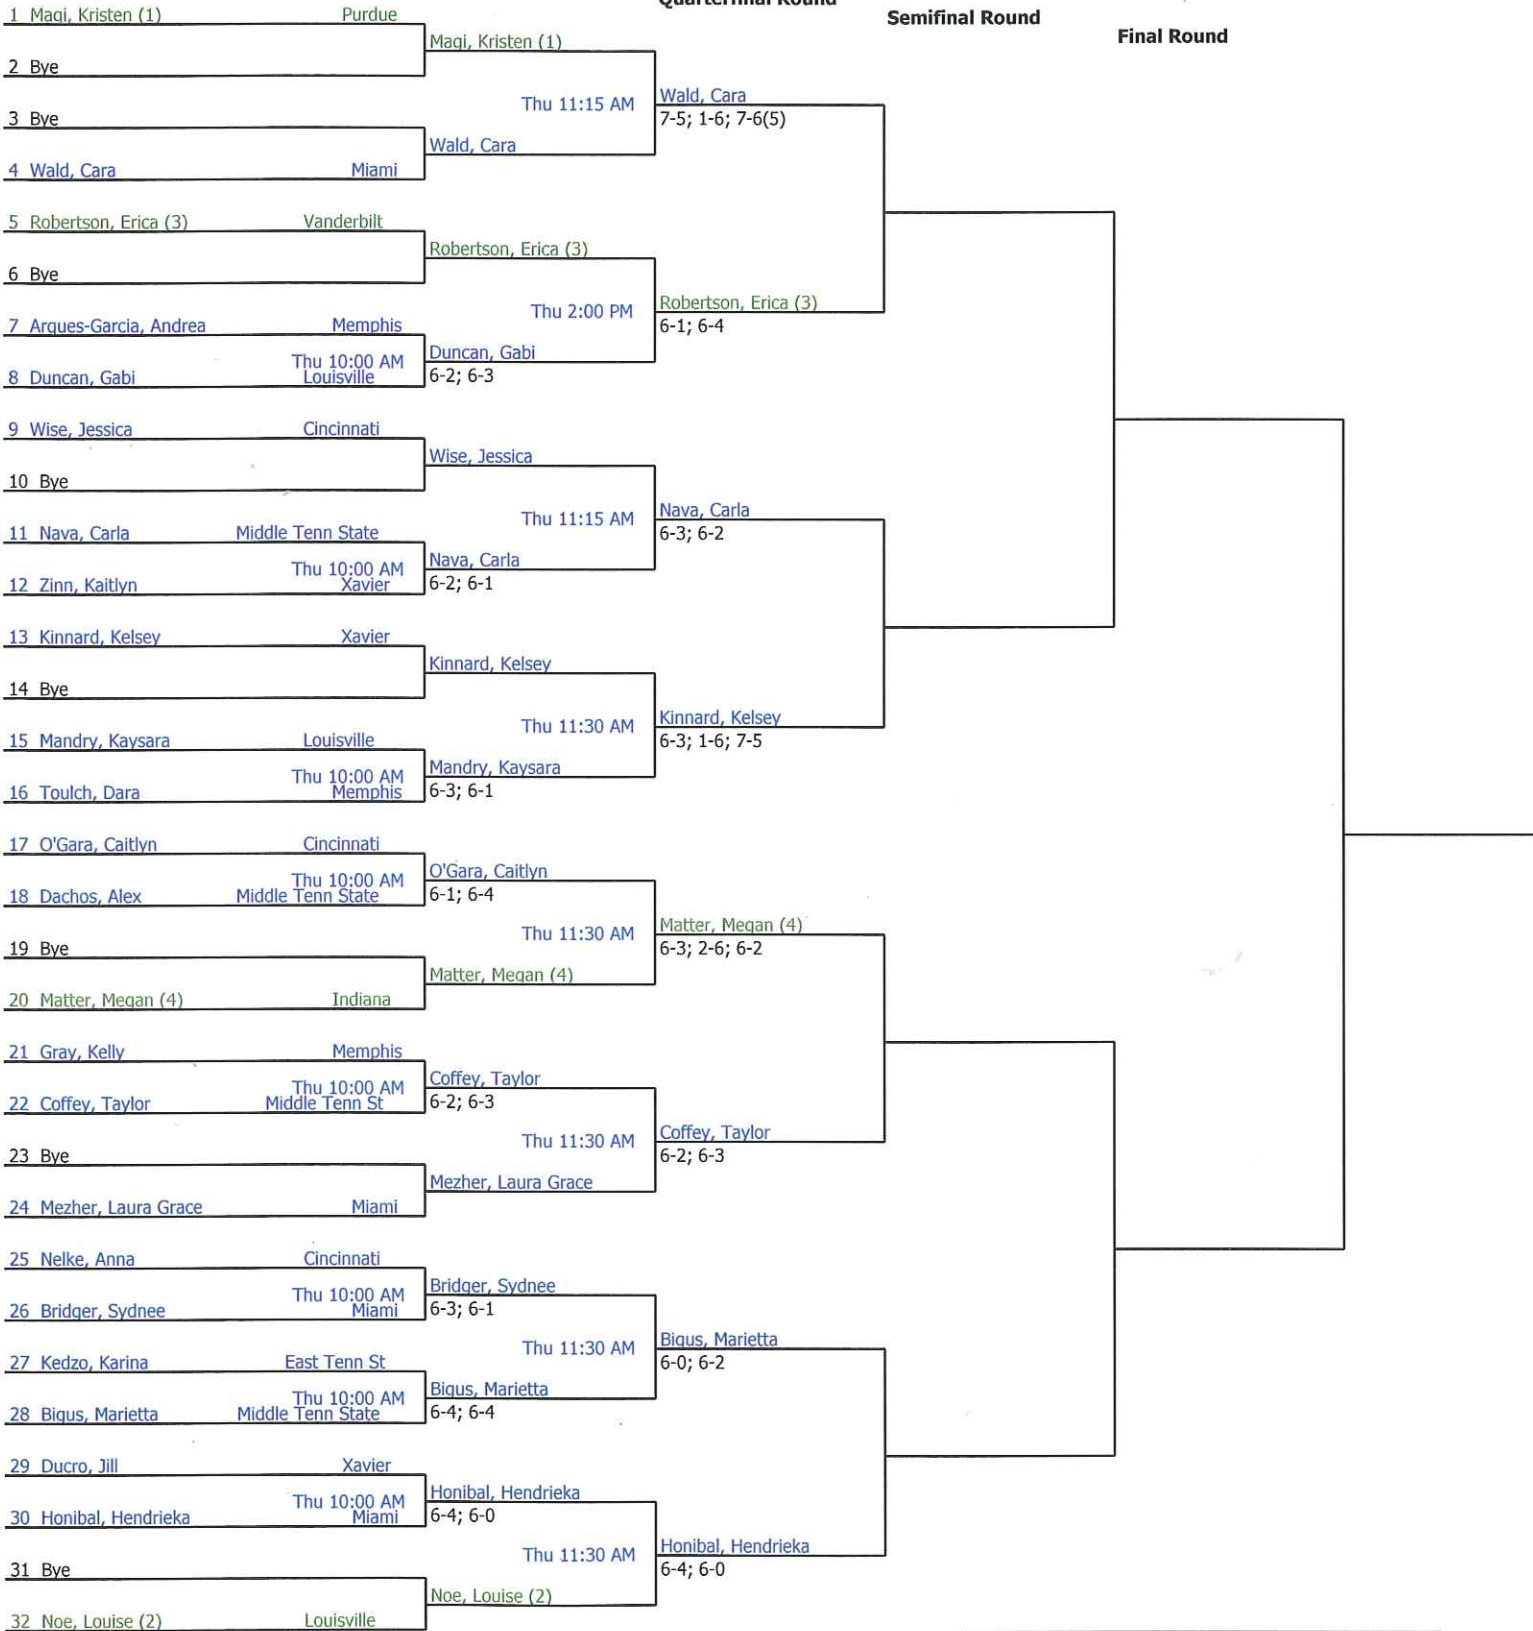

Winner:

Round of 32

Round of 16

Quarterfinal Round

Semifinal Round

Final Round

Referee's Signature

ITA Ohio Valley Regional Tournament		Seeded Players	
ITA Ohio Valley Regional Tournament	Women's Open Doubles	1. Alda - Zubor	5. Holtzhausen - ...
City/State: University of Cincinnati,	Section:	2. Broderick - Li...	6. Rabot - Sammons
Director: Angela Wilson	Referee: Eileen Harlow	3. Preeg - Wu	7. Sorbello - Sze...
Phone:	Date: 10/22/2009 - 10/26/2009	4. Hureau - Sopol	8. Robertson - St...
Winner: Robertson - Steinbauer			