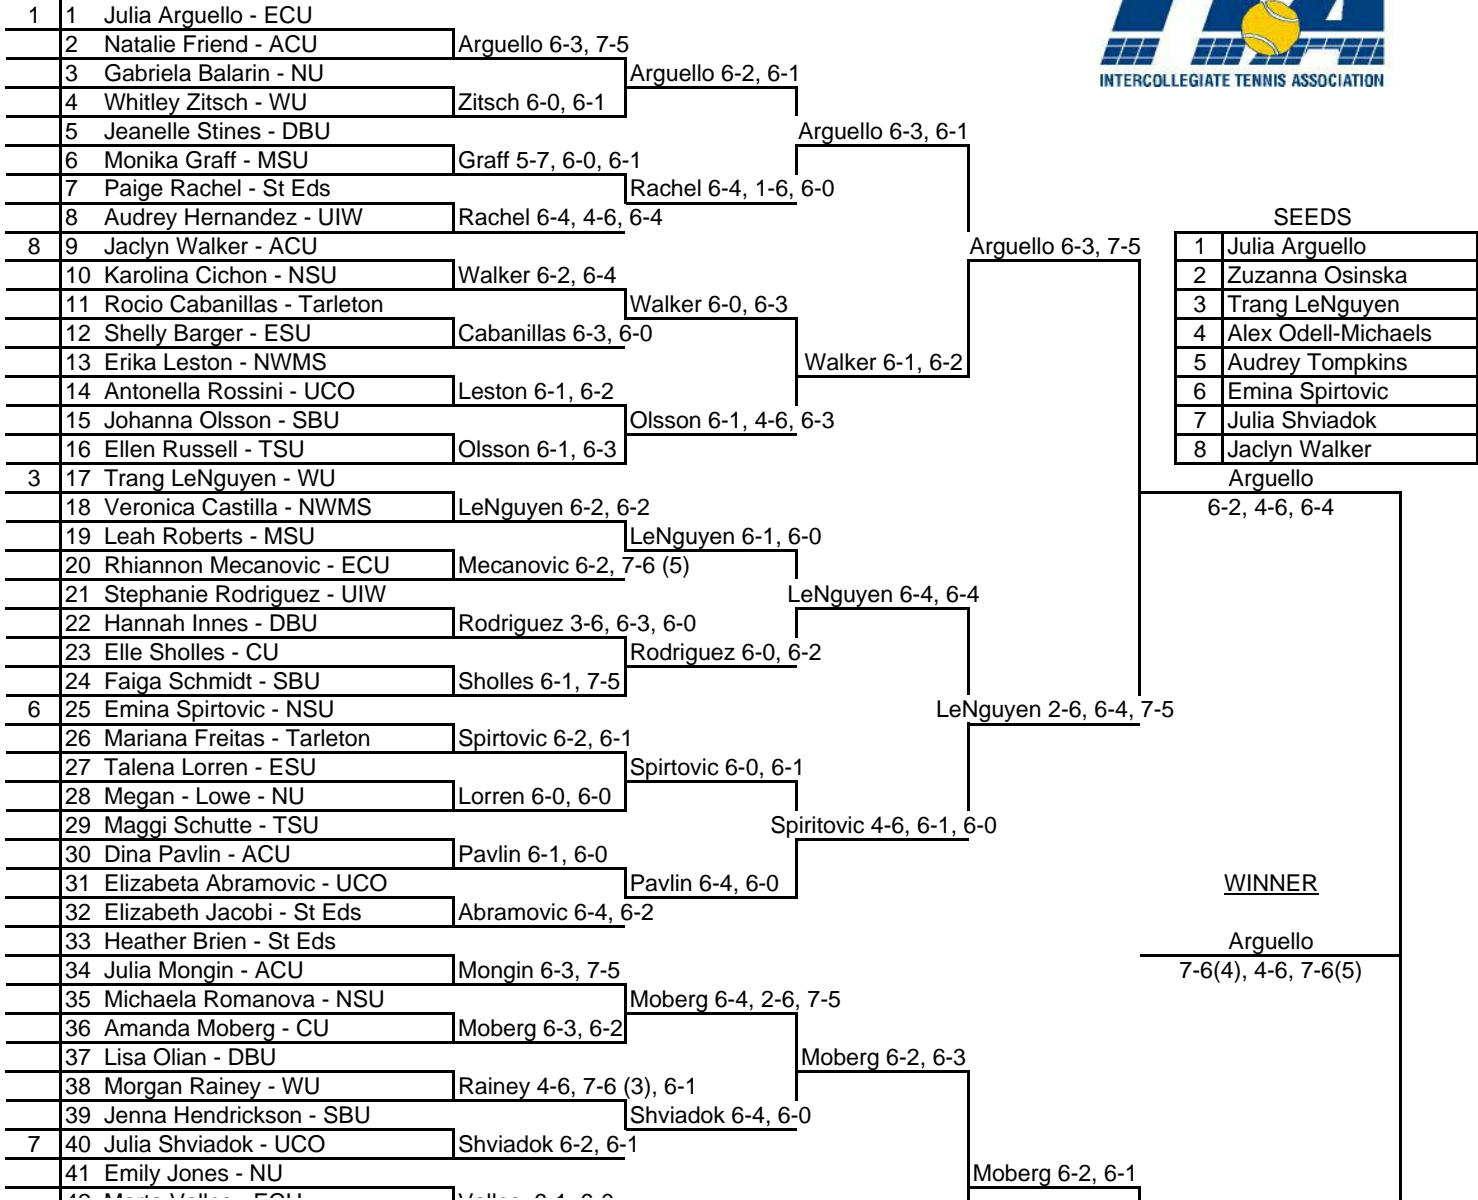

# 2009 Wilson/ITA South Central Women's Championships - Singles Draw

Hosted by Washburn University, Topeka, KS 9/25-9/27

# 109 Wilson/ITA South Central Women's Championships - Doubles Draw

Hosted by Washburn University, Topeka, KS 9/25-9/27