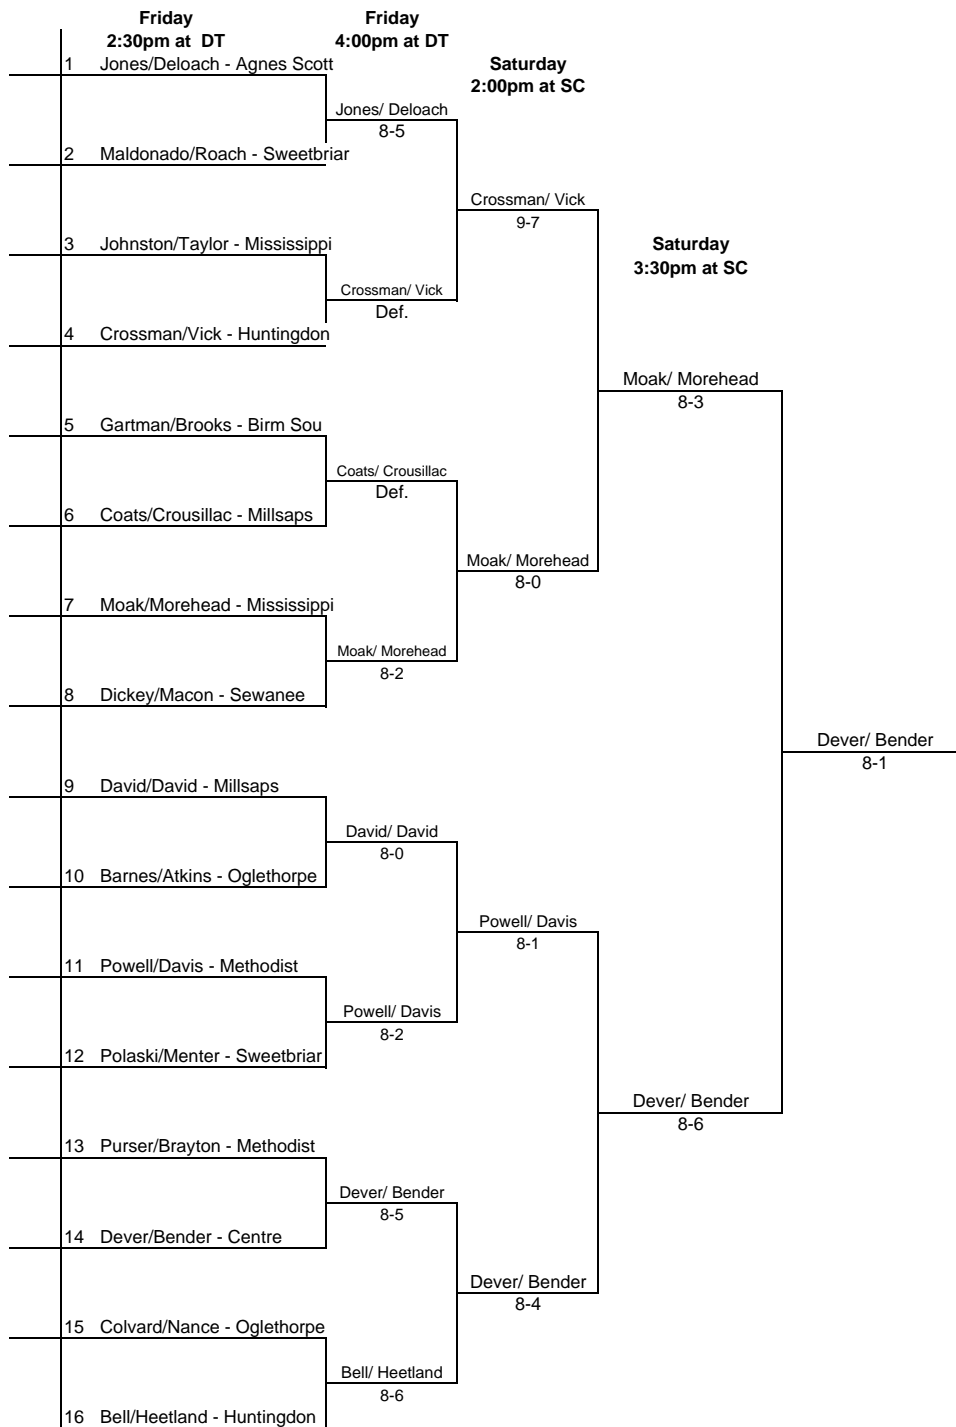

Main Doubles Draw

Hosted by Emory University October 2-4

Friday at 2:30pm

see locations below

Friday 4pm

see locations below

Saturday
2pm at WP

Saturday
3:30pm at WP

2009 Wilson/ITA South Region Championships

B Draw Singles and Doubles

Hosted by Emory University October 2-4

2009 Wilson/ITA South Region Championships

B Draw Consolation Match

Friday at 11am at Dekalb (DT)