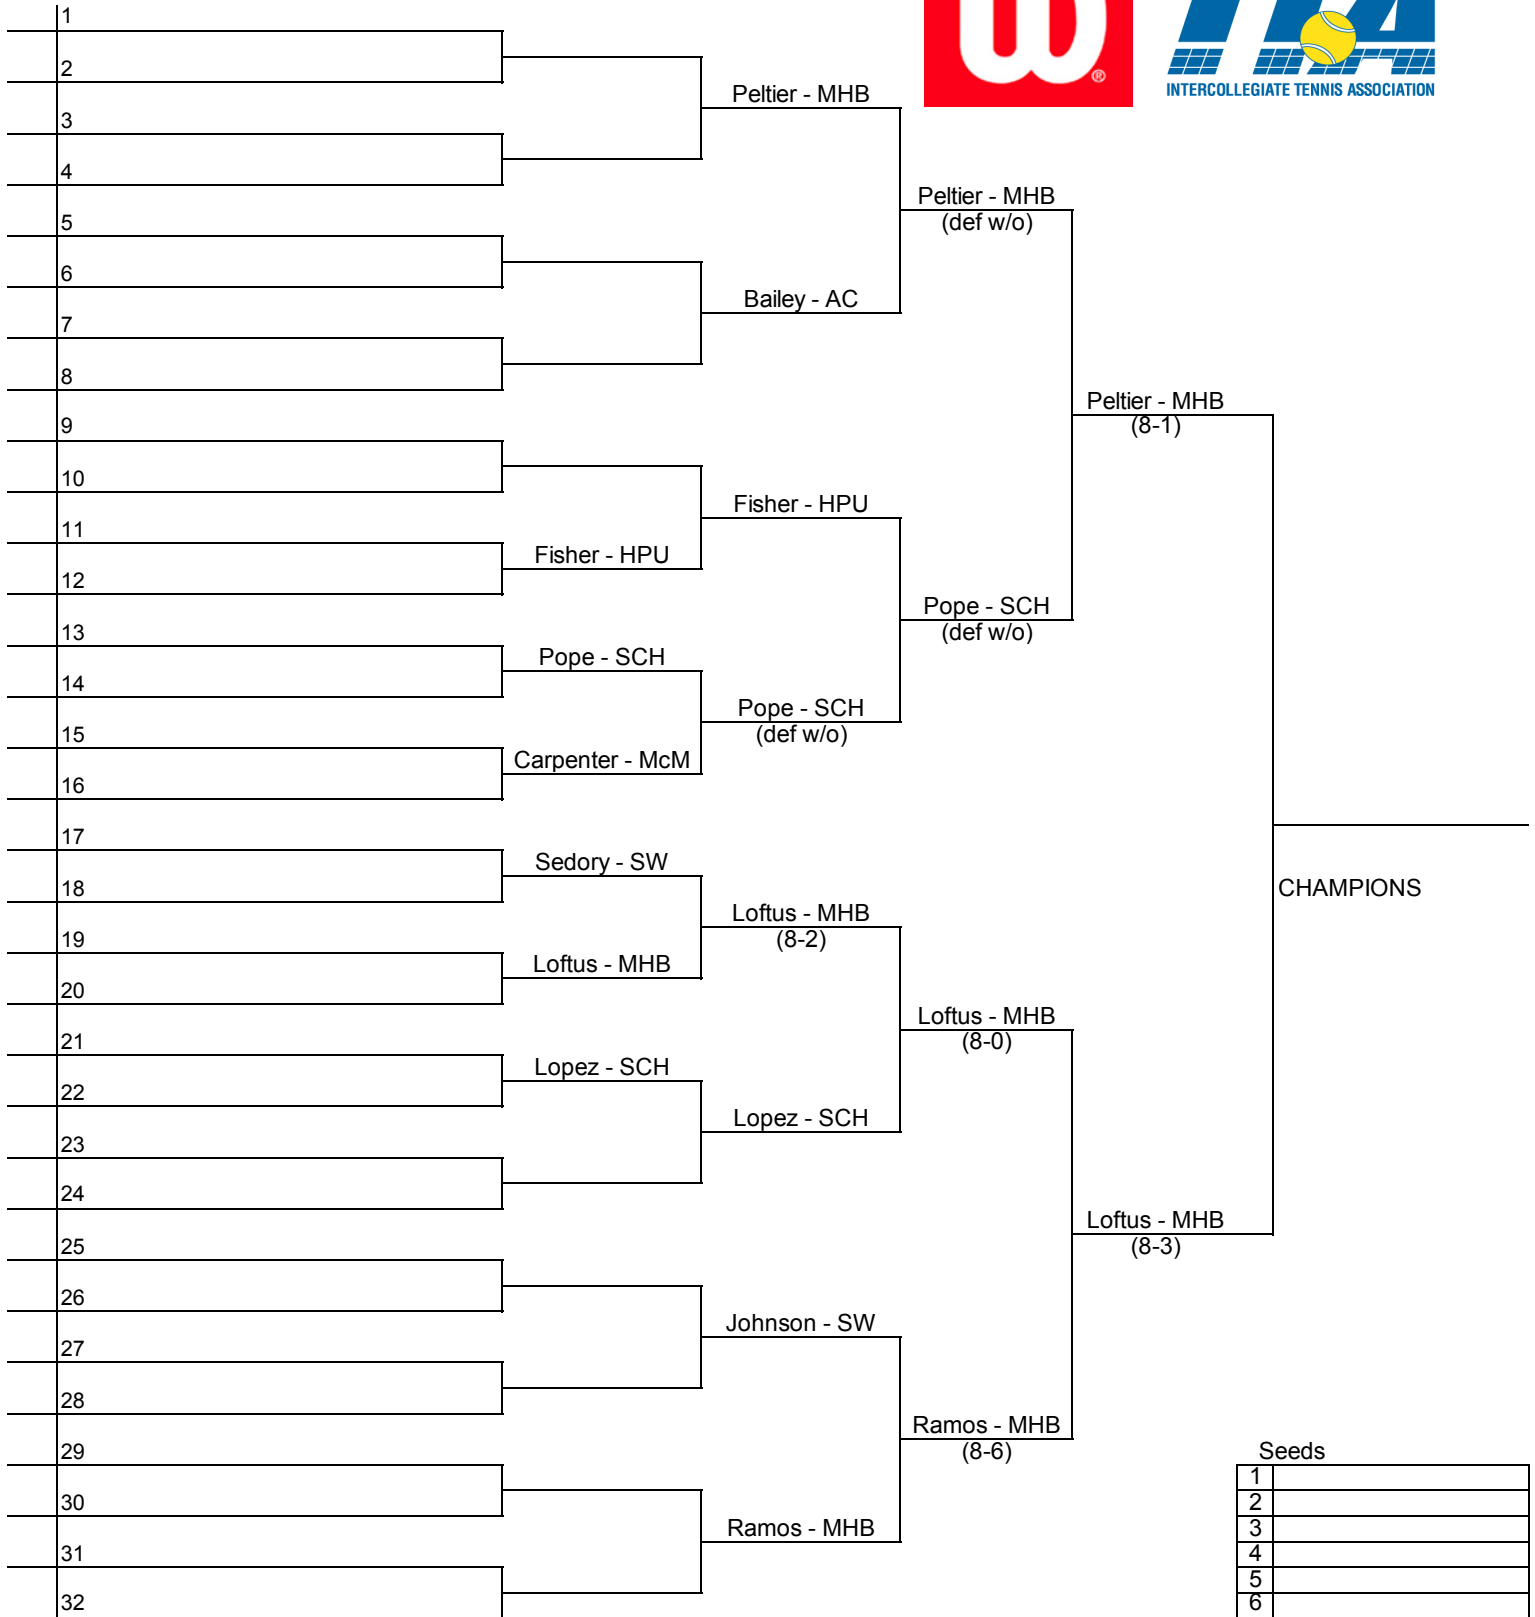

2009 Wilson/ITA Regional Championships - Southwest

B Consolation Singles

Hosted by Trinity University

Seeds

1	
2	
3	
4	
5	
6	
7	
8