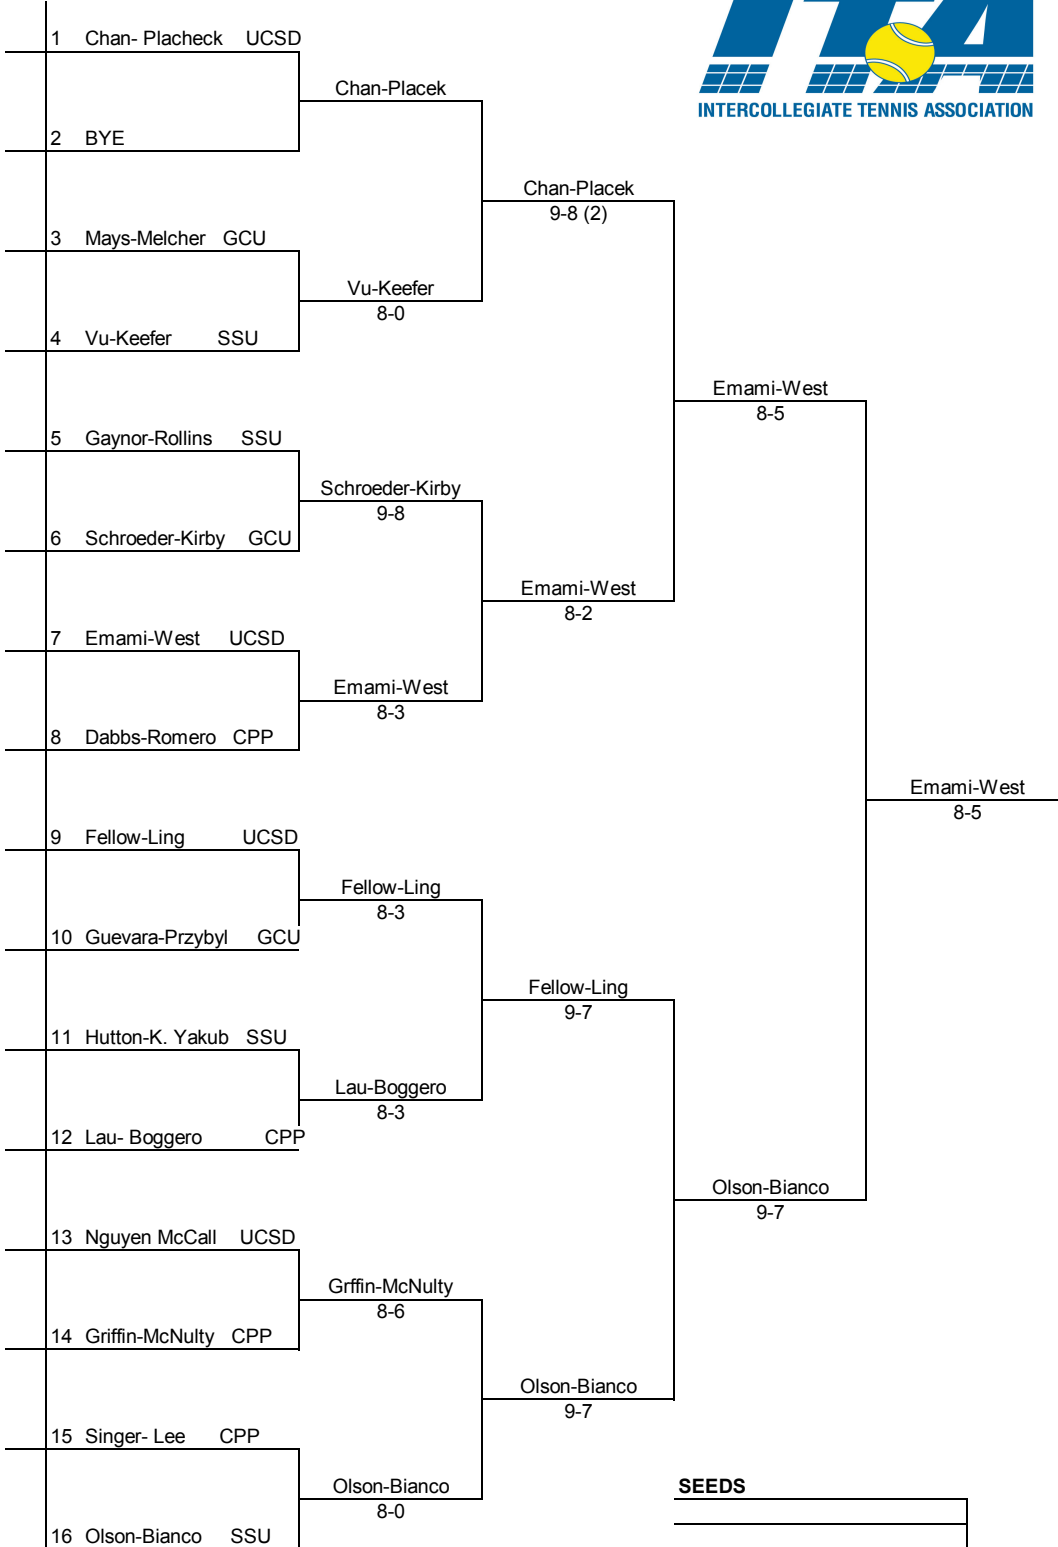

			Olson 6-4, 6-1

			Olson 6-4, 6-1

			Olson 6-4, 6-1

			Olson 6-4, 6-1

			Olson 6-4, 6-1

			Olson 6-4, 6-1

			Olson 6-4, 6-1

			Olson 6-4, 6-1

	</		

2009 WILSON / ITA REGIONAL CHAMPIONSHIP

HOSTED BY CAL POLY POMONA

OCTOBER 1,2,3, 2009

MEN'S DOUBLES

SEEDS
