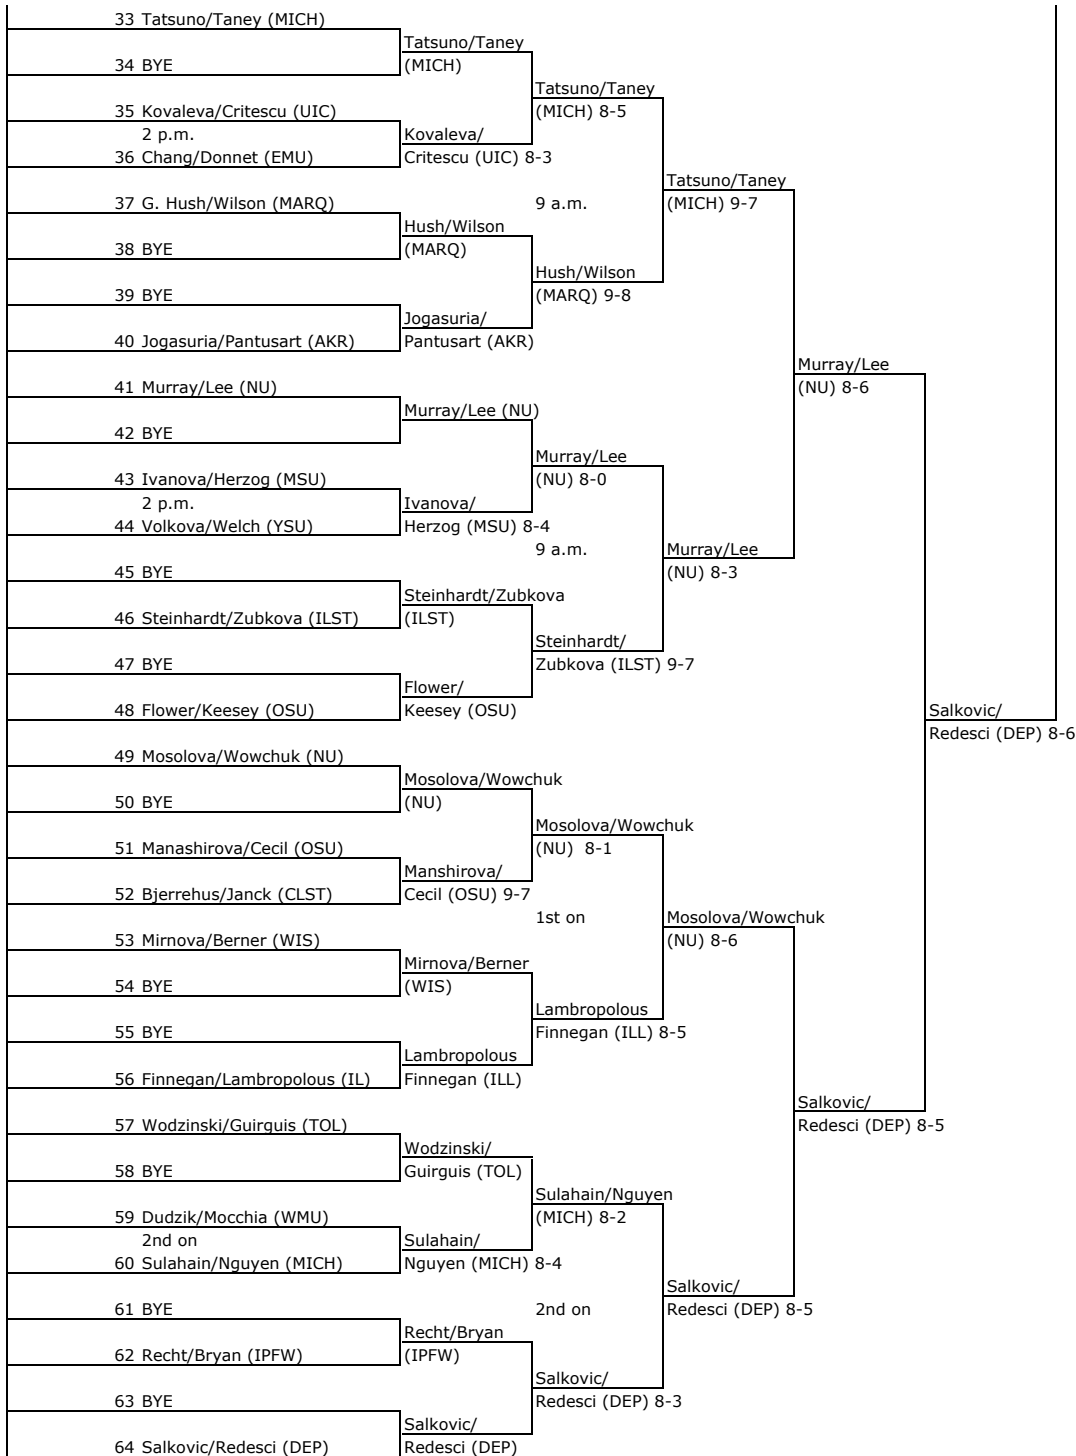

2009 Wilson/ITA Midwest Regional Championships
 Evanston, Ill. — Oct. 22-27

**Singles
 Main
 Draw**

Seeds 1 - 16

1	Maria Mosolova (NU)
2	Kristy Frilling (ND)
3	Samantha Murray (NU)
4	Megan Fudge (ILL)
5	Sonja Molnar (IOWA)
8	Zara Harutyunyan (AKR)
	Rika Tatsuno (MICH)
	Rachel White (ILL)
9	Kali Krisik (ND)
16	Leigh Finnegan (ILL)
	Denise Muresan (MICH)
	Lauren Lui (NU)
	Chelcie Abajian (ILL)
	Anna Redesci (DEP)
	Kirsten Flower (OSU)
	Brittany Wowchuk (NU)

Maria Mosolova (NU) 6-1, 6-3
 CHAMPION

2009 Wilson/ITA Midwest Regional Championships
Evanston, Ill. — Oct. 22-27

**Doubles
Main
Draw**

Seeds 1 - 16

1	Frilling/Krisik (ND)
2	Salkovic/Redesci (DEP)
3	Tatsuno/Taney (MICH)
4	Lui/Chernyakova (NU)
5	Abajian/White (ILL)
8	Mahtani/Muresan (MICH)
	Flower/Keeseey (OSU)
	Mosolova/Wowchuk (NU)
9	Molnar/Poggensee-Wei (IA)
16	Hubbs/Haviland (OSU)
	Harutyunya/Jogasuria (AK)
	Ruiz/R. Hush (MARQ)
	Jogasuria/Pantusart (AKR)
	Murray/Lee (NU)
	Finnegan/Lambropoulos (IL)
	Wodzinski/Guirguis (TOL)

Salkovic/Redesci (DEP) 8-6

CHAMPION

2009 Wilson/ITA Midwest Regional Championships
 Evanston, Ill. — Oct. 22-27

**Singles
 Qualifying
 Draw**

Seeds 1 - 16

1	Sulahain (MICH)
2	Haviland (OSU)
3	Cretescu (UIC)
4	Steele (OSU)
5	Pantusart (AKR)
6	Chang (EMU)
7	Berner (WIS)
8	Baronayte (AKR)
9	Fornier (MICH)
16	Zubkova (ILST)
	Bjerrehus (CLST)
	Ruiz (MARQ)
	Smutko (ILL)
	Barton (MSU)