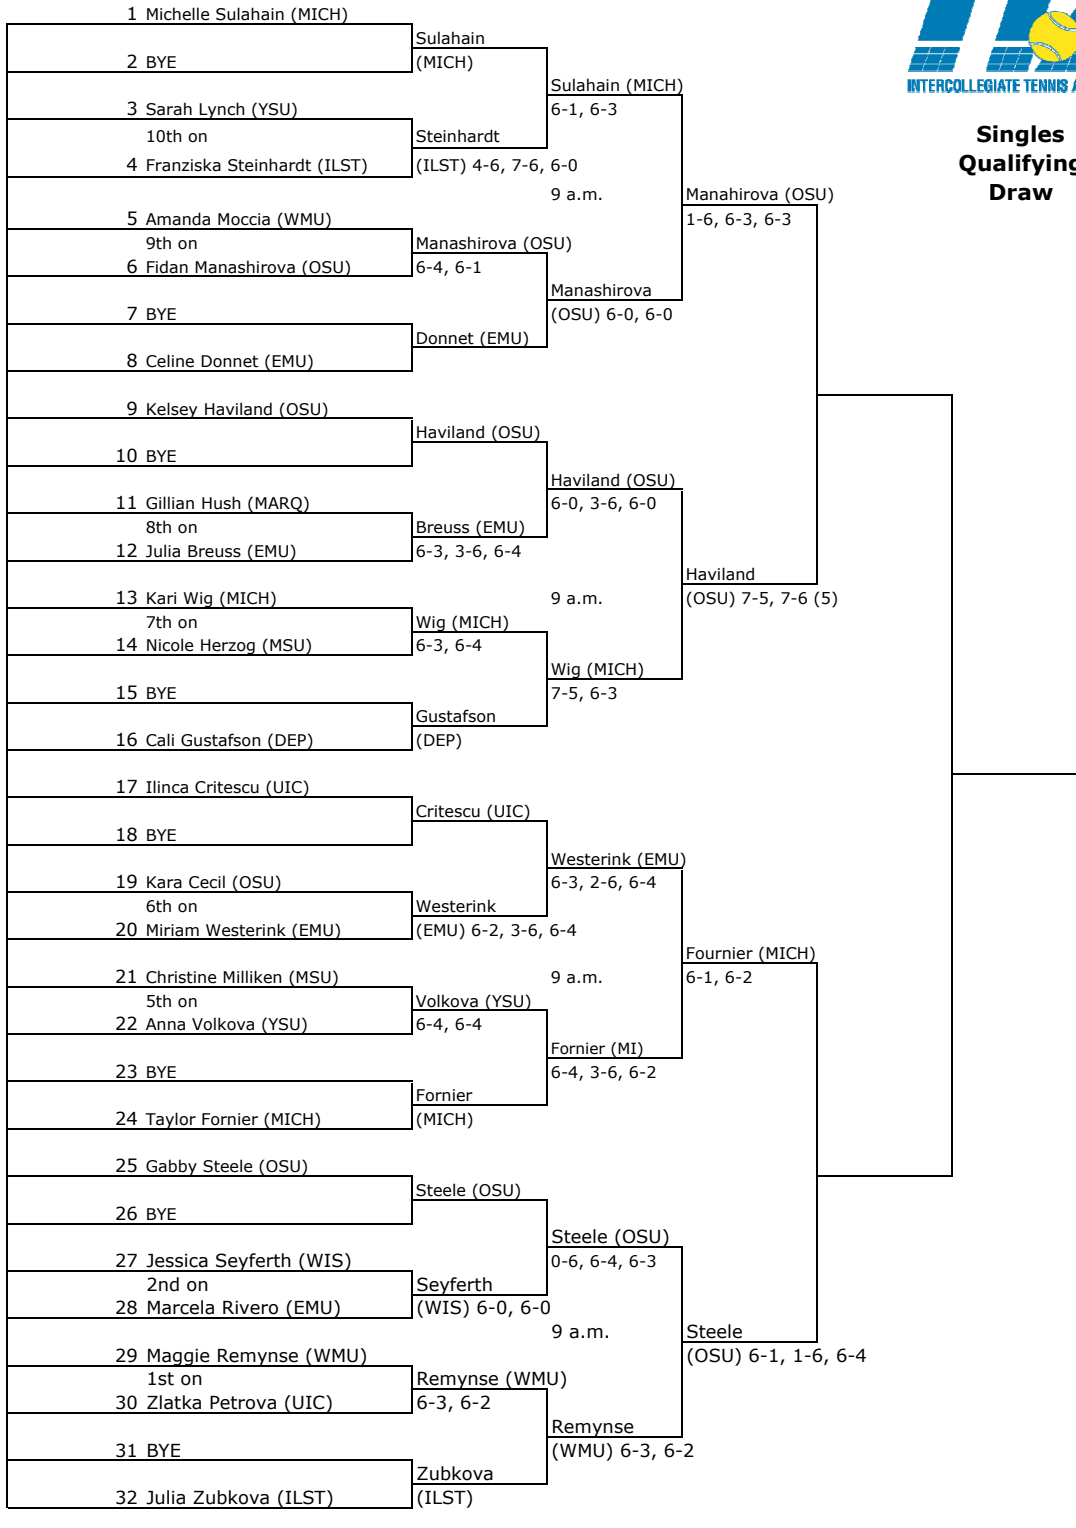

2009 Wilson/ITA Midwest Regional Championships
 Evanston, Ill. — Oct. 22-27

**Singles
 Main
 Draw**

Seeds 1 - 16

1	Maria Mosolova (NU)
2	Kristy Frilling (ND)
3	Samantha Murray (NU)
4	Megan Fudge (ILL)
5	Sonja Molnar (IOWA)
8	Zara Harutyunyan (AKR)
	Rika Tatsuno (MICH)
	Rachel White (ILL)
9	Kali Krisik (ND)
16	Leigh Finnegan (ILL)
	Denise Muresan (MICH)
	Lauren Lui (NU)
	Chelcie Abajian (ILL)
	Anna Redesci (DEP)
	Kirsten Flower (OSU)
	Brittany Wowchuk (NU)

Maria Mosolova (NU) 6-1, 6-3
 CHAMPION

2009 Wilson/ITA Midwest Regional Championships
Evanston, Ill. — Oct. 22-27

**Doubles
Main
Draw**

Seeds 1 - 16

1	Frilling/Krisik (ND)
2	Salkovic/Redesci (DEP)
3	Tatsuno/Taney (MICH)
4	Lui/Chernyakova (NU)
5	Abajian/White (ILL)
8	Mahtani/Muresan (MICH)
	Flower/Keeseey (OSU)
	Mosolova/Wowchuk (NU)
9	Molnar/Poggensee-Wei (IA)
16	Hubbs/Haviland (OSU)
	Harutyunya/Jogasuria (AK)
	Ruiz/R. Hush (MARQ)
	Jogasuria/Pantusart (AKR)
	Murray/Lee (NU)
	Finnegan/Lambropoulos (IL)
	Wodzinski/Guirguis (TOL)

Salkovic/Redesci (DEP) 8-6

CHAMPION

2009 Wilson/ITA Midwest Regional Championships
 Evanston, Ill. — Oct. 22-27

**Singles
 Qualifying
 Draw**

Seeds 1 - 16

1	Sulahain (MICH)
2	Haviland (OSU)
3	Cretescu (UIC)
4	Steele (OSU)
5	Pantusart (AKR)
6	Chang (EMU)
7	Berner (WIS)
8	Baronayte (AKR)
9	Fornier (MICH)
16	Zubkova (ILST)
	Bjerrehus (CLST)
	Ruiz (MARQ)
	Smutko (ILL)
	Barton (MSU)