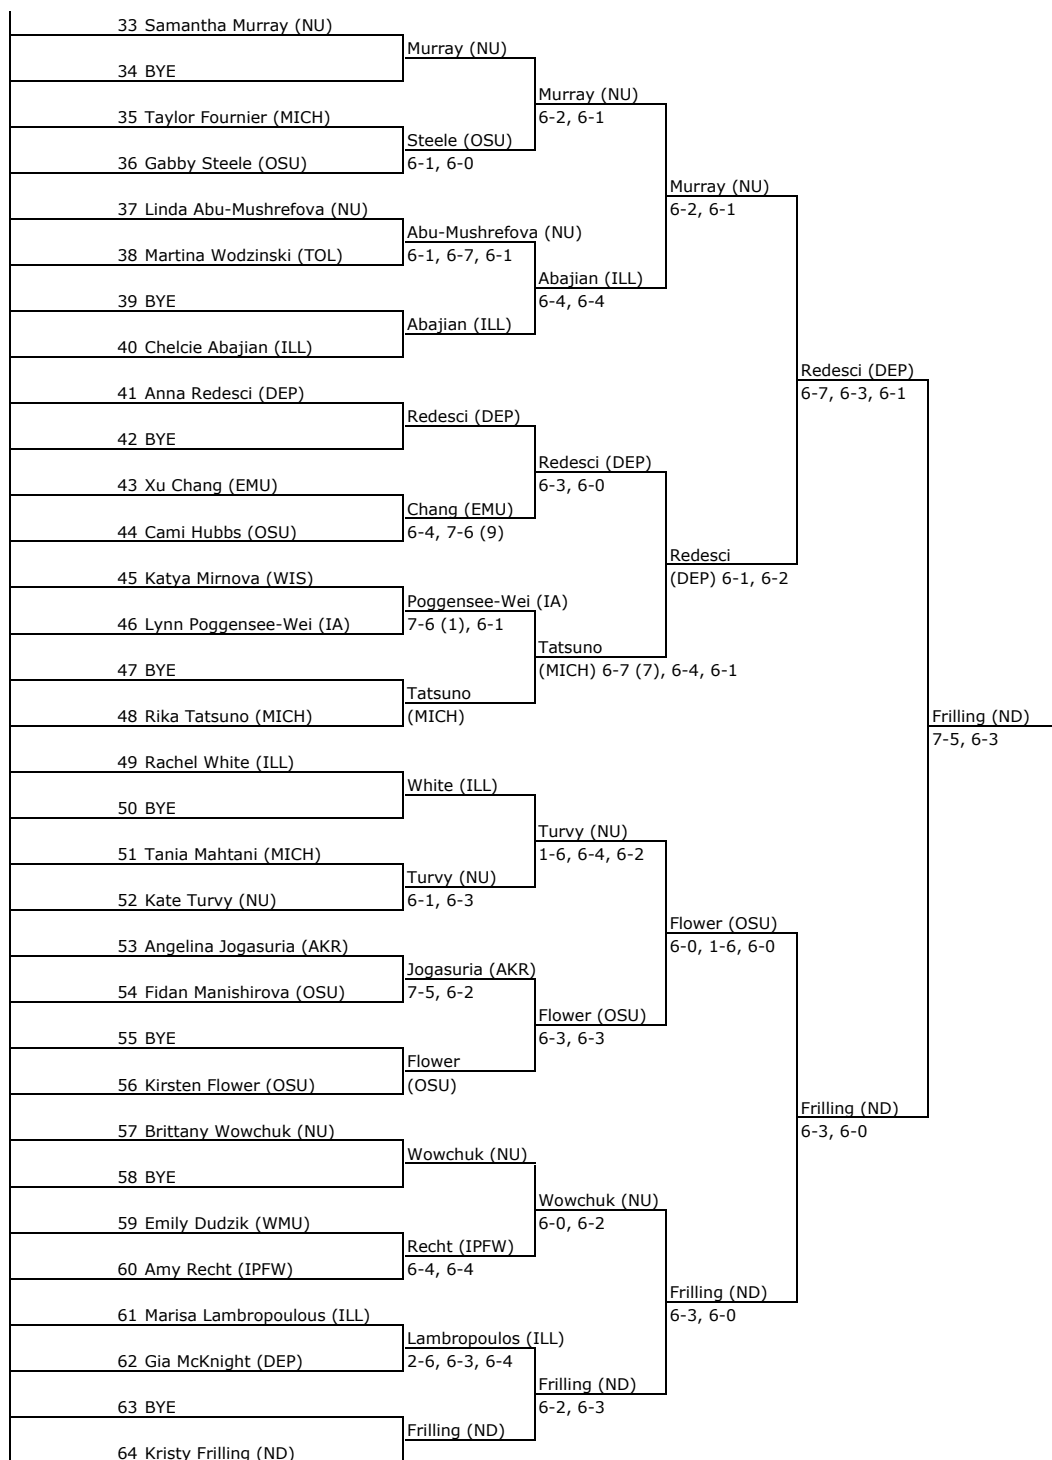

2009 Wilson/ITA Midwest Regional Championships
 Evanston, Ill. — Oct. 22-27

**Singles
 Main
 Draw**

Seeds 1 - 16

1	Maria Mosolova (NU)
2	Kristy Frilling (ND)
3	Samantha Murray (NU)
4	Megan Fudge (ILL)
5	Sonja Molnar (IOWA)
8	Zara Harutyunyan (AKR)
	Rika Tatsuno (MICH)
	Rachel White (ILL)
9	Kali Krisik (ND)
16	Leigh Finnegan (ILL)
	Denise Muresan (MICH)
	Lauren Lui (NU)
	Chelcie Abajian (ILL)
	Anna Redesci (DEP)
	Kirsten Flower (OSU)
	Brittany Wowchuk (NU)

Maria Mosolova (NU) 6-1, 6-3
 CHAMPION

2009 Wilson/ITA Midwest Regional Championships
Evanston, Ill. — Oct. 22-27

**Doubles
Main
Draw**

Seeds 1 - 16

1	Frilling/Krisik (ND)
2	Salkovic/Redesci (DEP)
3	Tatsuno/Taney (MICH)
4	Lui/Chernyakova (NU)
5	Abajian/White (ILL)
8	Mahtani/Muresan (MICH)
	Flower/Keeseey (OSU)
	Mosolova/Wowchuk (NU)
9	Molnar/Poggensee-Wei (IA)
16	Hubbs/Haviland (OSU)
	Harutyunya/Jogasuria (AK)
	Ruiz/R. Hush (MARQ)
	Jogasuria/Pantusart (AKR)
	Murray/Lee (NU)
	Finnegan/Lambropoulos (IL)
	Wodzinski/Guirguis (TOL)

Salkovic/Redesci (DEP) 8-6

CHAMPION

2009 Wilson/ITA Midwest Regional Championships
 Evanston, Ill. — Oct. 22-27

**Singles
 Qualifying
 Draw**

Seeds 1 - 16

1	Sulahain (MICH)
2	Haviland (OSU)
3	Cretescu (UIC)
4	Steele (OSU)
5	Pantusart (AKR)
6	Chang (EMU)
7	Berner (WIS)
8	Baronayte (AKR)
9	Fornier (MICH)
16	Zubkova (ILST)
	Bjerrehus (CLST)
	Ruiz (MARQ)
	Smutko (ILL)
	Barton (MSU)