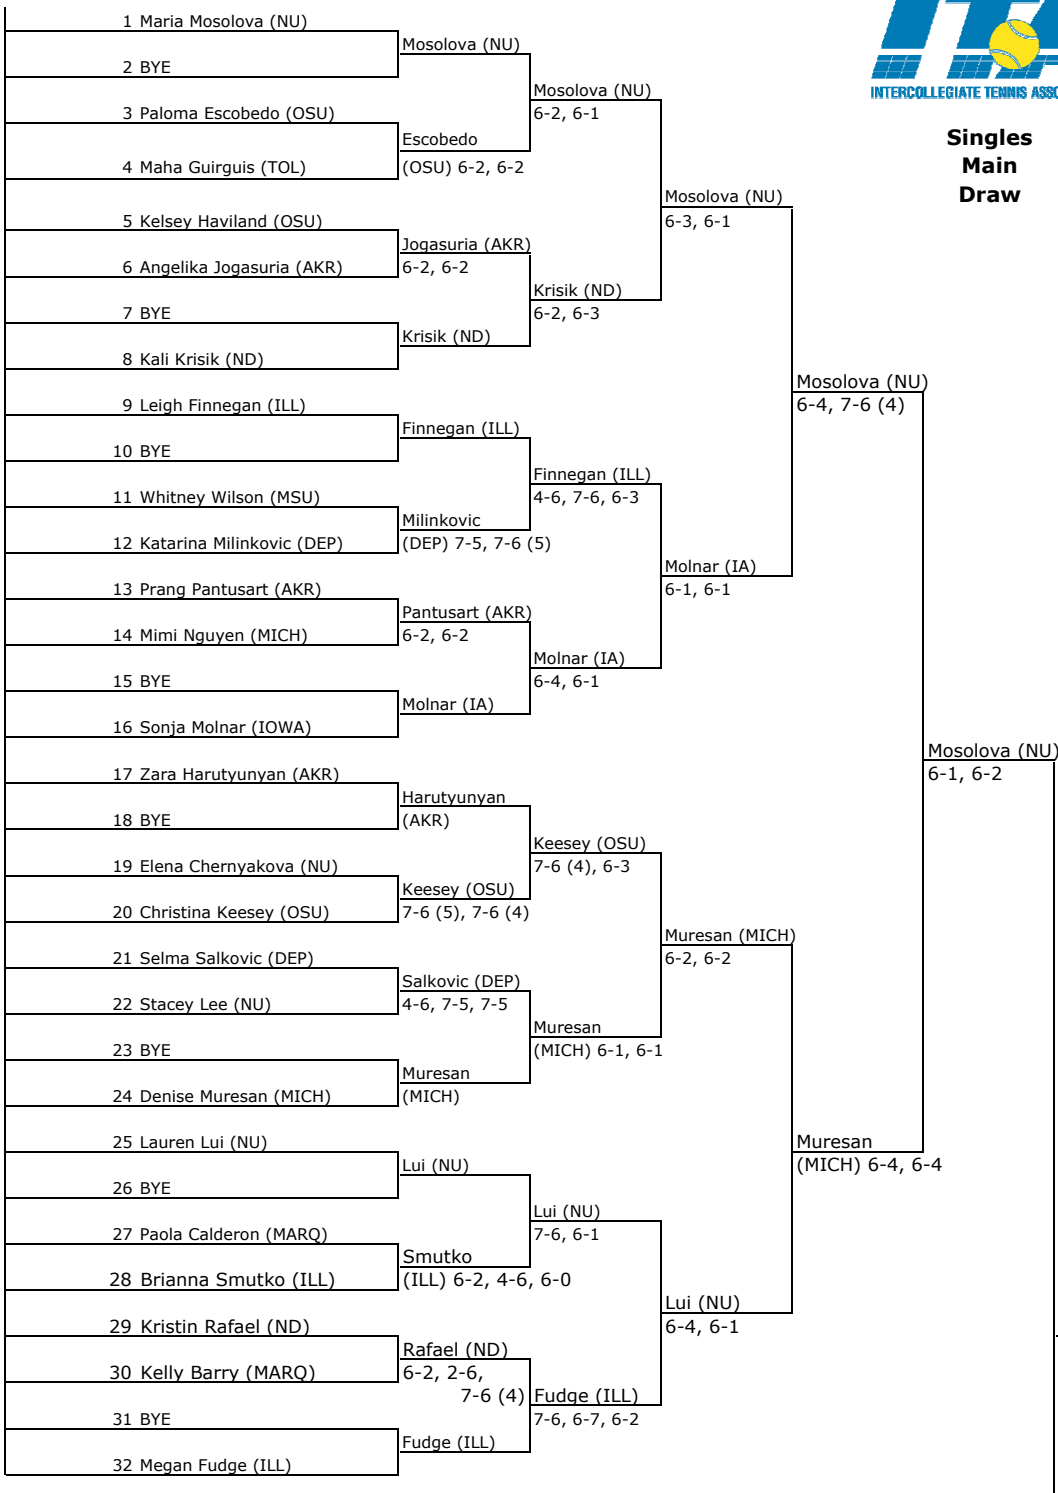

2009 Wilson/ITA Midwest Regional Championships
 Evanston, Ill. — Oct. 22-27

**Singles
 Main
 Draw**

Seeds 1 - 16

1	Maria Mosolova (NU)
2	Kristy Frilling (ND)
3	Samantha Murray (NU)
4	Megan Fudge (ILL)
5	Sonja Molnar (IOWA)
8	Zara Harutyunyan (AKR)
	Rika Tatsuno (MICH)
	Rachel White (ILL)
9	Kali Krisik (ND)
16	Leigh Finnegan (ILL)
	Denise Muresan (MICH)
	Lauren Lui (NU)
	Chelcie Abajian (ILL)
	Anna Redesci (DEP)
	Kirsten Flower (OSU)
	Brittany Wowchuk (NU)

Maria Mosolova (NU) 6-1, 6-3
 CHAMPION

2009 Wilson/ITA Midwest Regional Championships
Evanston, Ill. — Oct. 22-27

**Doubles
Main
Draw**

Seeds 1 - 16

1	Frilling/Krisik (ND)
2	Salkovic/Redesci (DEP)
3	Tatsuno/Taney (MICH)
4	Lui/Chernyakova (NU)
5	Abajian/White (ILL)
8	Mahtani/Muresan (MICH)
	Flower/Keeseey (OSU)
	Mosolova/Wowchuk (NU)
9	Molnar/Poggensee-Wei (IA)
16	Hubbs/Haviland (OSU)
	Harutyunya/Jogasuria (AK)
	Ruiz/R. Hush (MARQ)
	Jogasuria/Pantusart (AKR)
	Murray/Lee (NU)
	Finnegan/Lambropoulos (IL)
	Wodzinski/Guirguis (TOL)

Salkovic/Redesci (DEP) 8-6

CHAMPION

2009 Wilson/ITA Midwest Regional Championships
 Evanston, Ill. — Oct. 22-27

**Singles
 Qualifying
 Draw**

Seeds 1 - 16

1	Sulahain (MICH)
2	Haviland (OSU)
3	Cretescu (UIC)
4	Steele (OSU)
5	Pantusart (AKR)
6	Chang (EMU)
7	Berner (WIS)
8	Baronayte (AKR)
9	Fornier (MICH)
16	Zubkova (ILST)
	Bjerrehus (CLST)
	Ruiz (MARQ)
	Smutko (ILL)
	Barton (MSU)