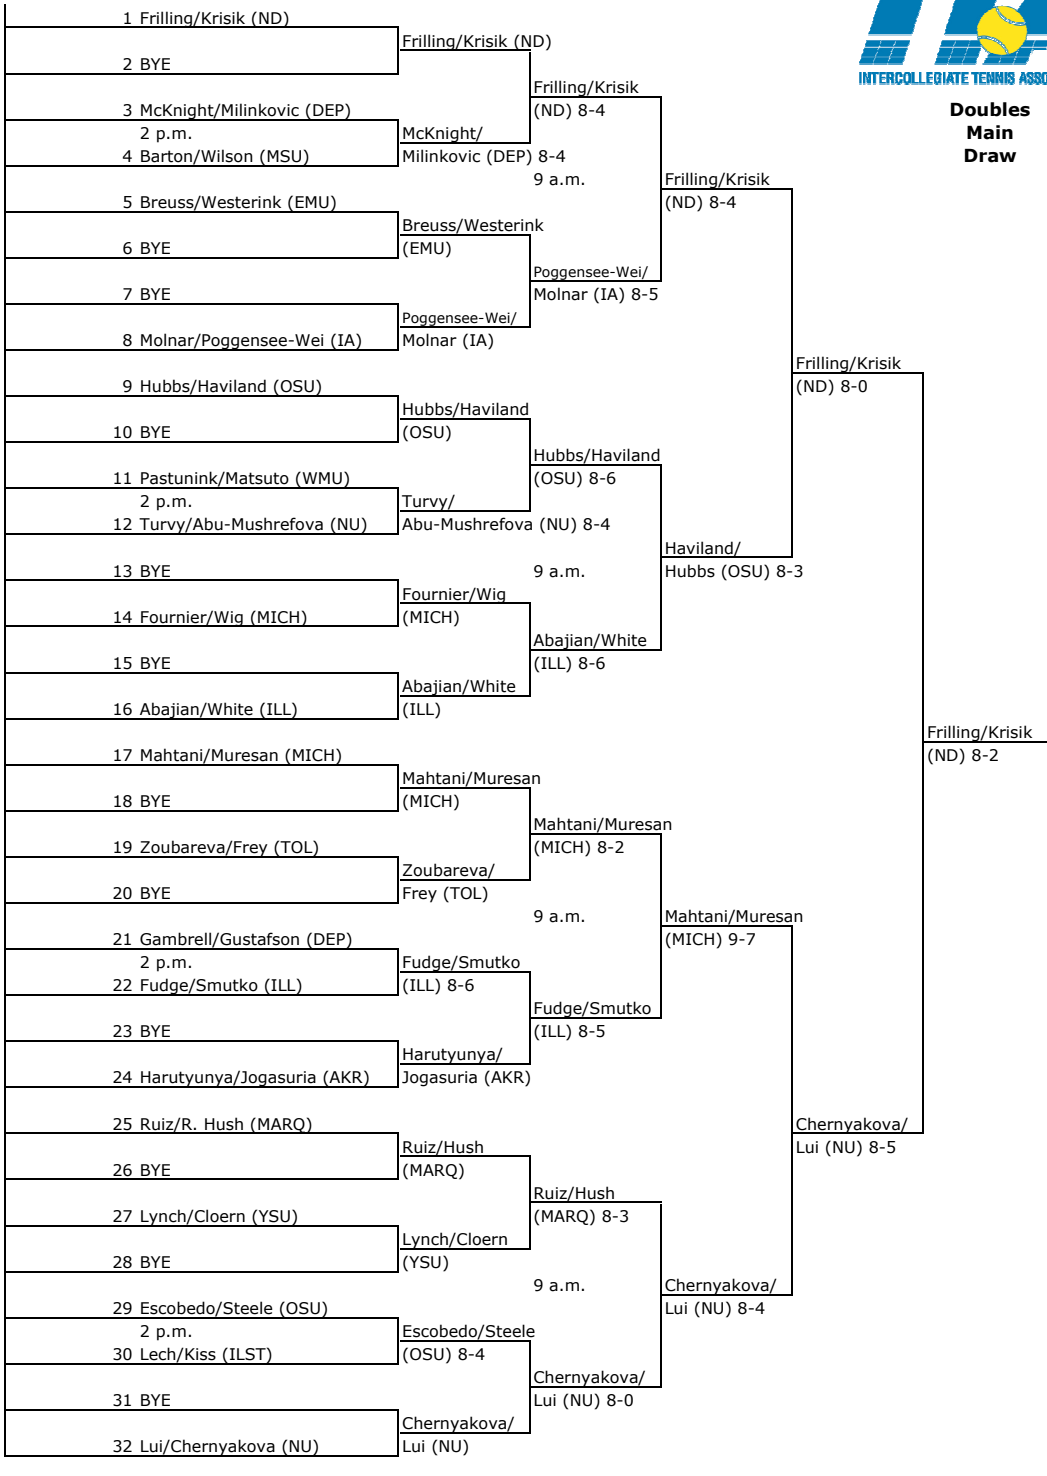

2009 Wilson/ITA Midwest Regional Championships
 Evanston, Ill. — Oct. 22-27

**Singles
 Main
 Draw**

Seeds 1 - 16

1	Maria Mosolova (NU)
2	Kristy Frilling (ND)
3	Samantha Murray (NU)
4	Megan Fudge (ILL)
5	Sonja Molnar (IOWA)
8	Zara Harutyunyan (AKR)
	Rika Tatsuno (MICH)
	Rachel White (ILL)
9	Kali Krisik (ND)
16	Leigh Finnegan (ILL)
	Denise Muresan (MICH)
	Lauren Lui (NU)
	Chelcie Abajian (ILL)
	Anna Redesci (DEP)
	Kirsten Flower (OSU)
	Brittany Wowchuk (NU)

Maria Mosolova (NU) 6-1, 6-3
 CHAMPION

2009 Wilson/ITA Midwest Regional Championships
Evanston, Ill. — Oct. 22-27

**Doubles
Main
Draw**

Seeds 1 - 16

1	Frilling/Krisik (ND)
2	Salkovic/Redesci (DEP)
3	Tatsuno/Taney (MICH)
4	Lui/Chernyakova (NU)
5	Abajian/White (ILL)
8	Mahtani/Muresan (MICH)
	Flower/Keeseey (OSU)
	Mosolova/Wowchuk (NU)
9	Molnar/Poggensee-Wei (IA)
16	Hubbs/Haviland (OSU)
	Harutyunya/Jogasuria (AK)
	Ruiz/R. Hush (MARQ)
	Jogasuria/Pantusart (AKR)
	Murray/Lee (NU)
	Finnegan/Lambropoulos (IL)
	Wodzinski/Guirguis (TOL)

Salkovic/Redesci (DEP) 8-6

CHAMPION

2009 Wilson/ITA Midwest Regional Championships
 Evanston, Ill. — Oct. 22-27

**Singles
 Qualifying
 Draw**

Seeds 1 - 16

1	Sulahain (MICH)
2	Haviland (OSU)
3	Cretescu (UIC)
4	Steele (OSU)
5	Pantusart (AKR)
6	Chang (EMU)
7	Berner (WIS)
8	Baronayte (AKR)
9	Fornier (MICH)
16	Zubkova (ILST)
	Bjerrehus (CLST)
	Ruiz (MARQ)
	Smutko (ILL)
	Barton (MSU)