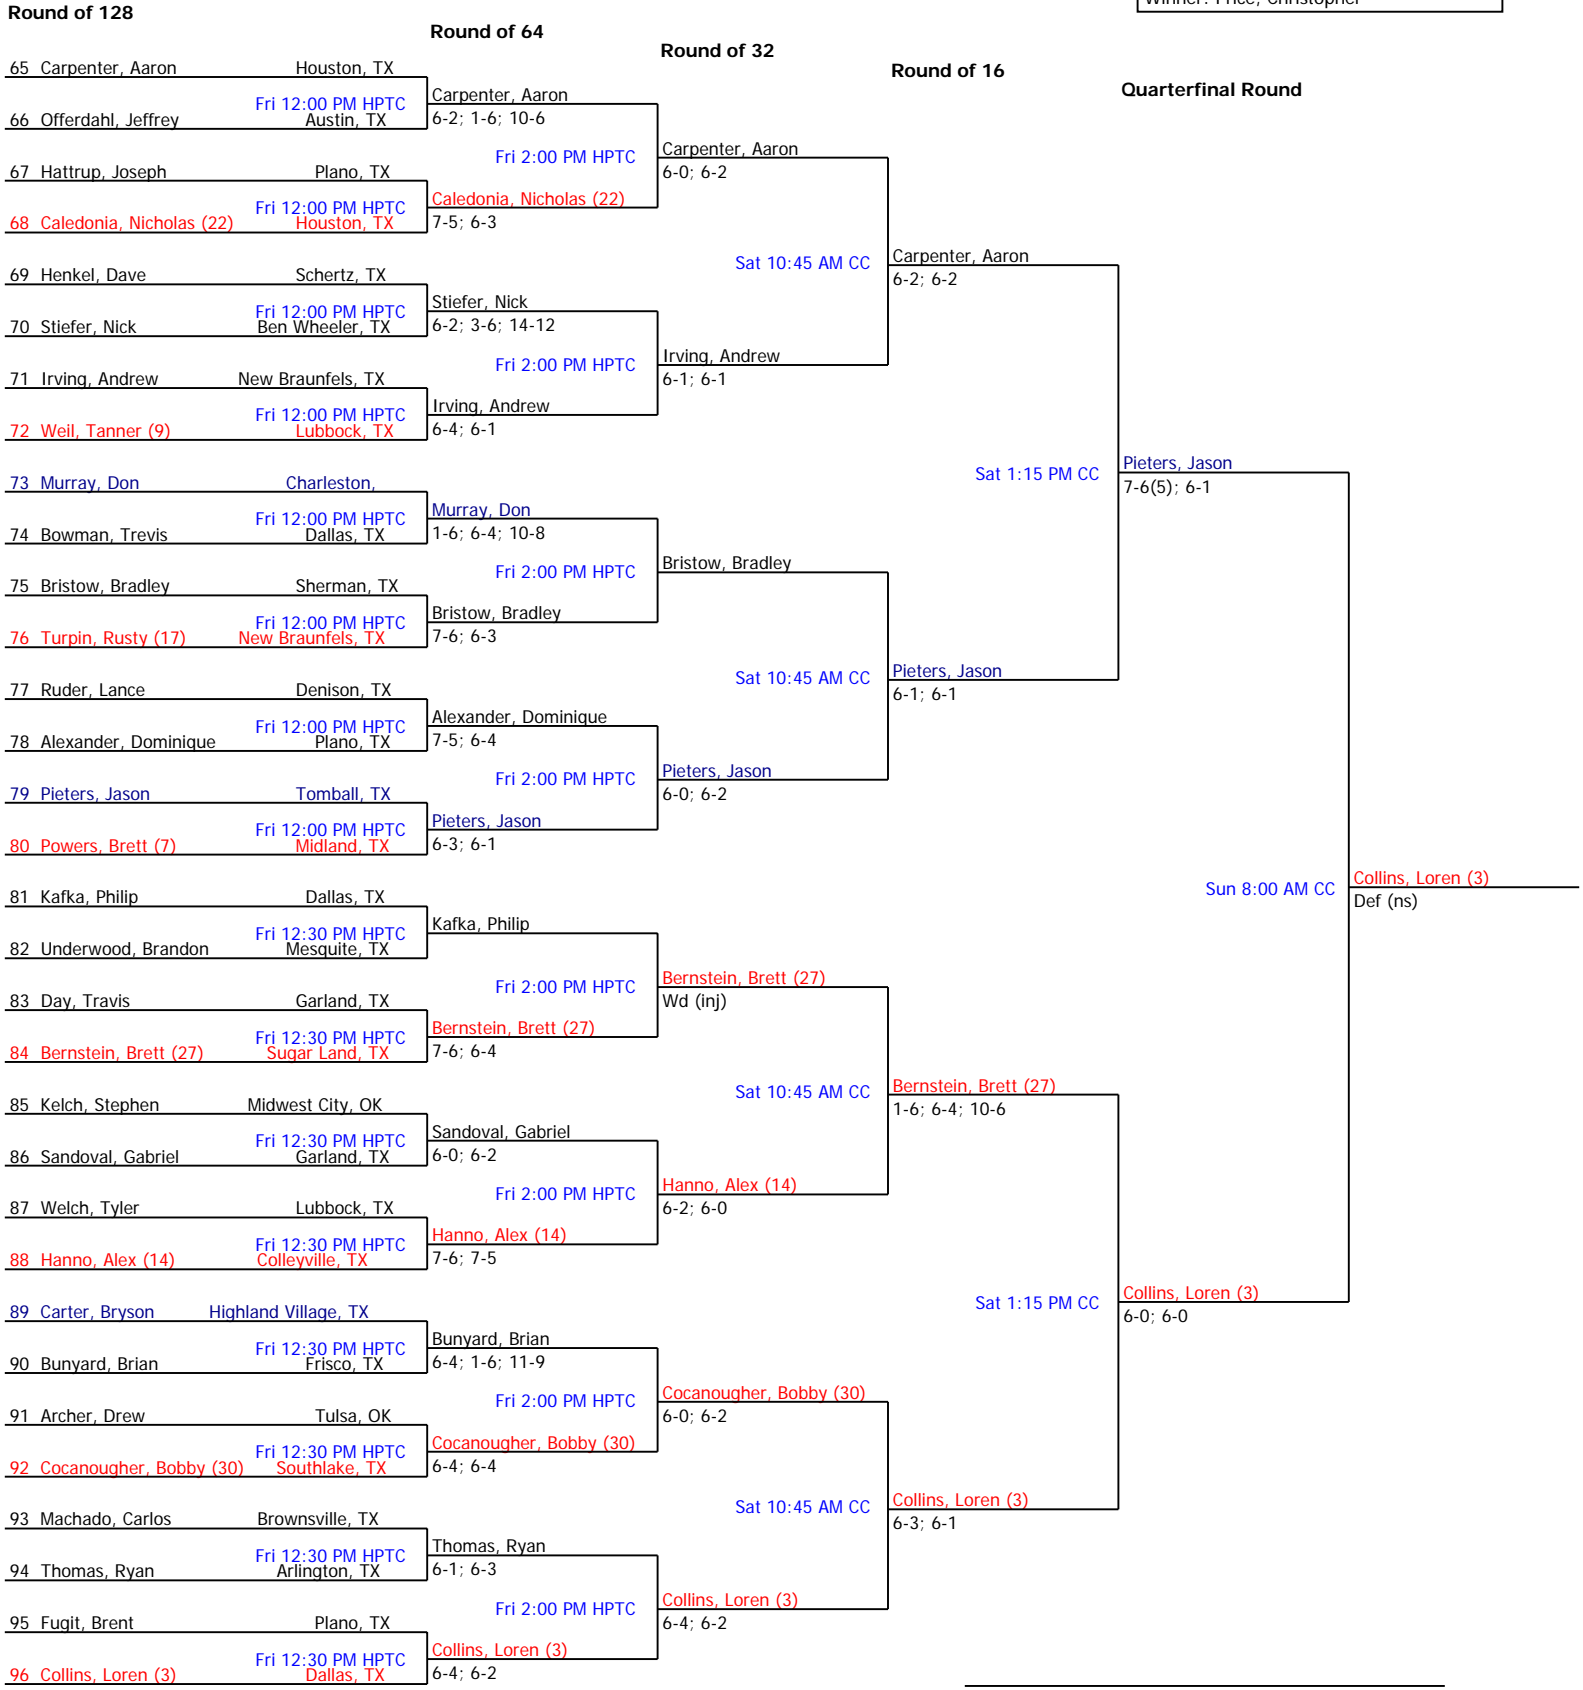

2008 ITA Summer Circuit Tournament (Non-Sanctioned)		Seeded Players			
Collin County Community College	Men's Open Singles	1. Chijoff-Evans,...	5. Hwang, Daniel	9. Weil, Tanner	13. Proctor, Brett
City/State: Plano, TX	Section: Texas	2. Hoover, Colin	6. Nunez, Juan	10. Supple, Ian	14. Hanno, Alex
Director: Martin Berryman	Referee:	3. Collins, Loren	7. Powers, Brett	11. Neeld, Matthew	15. Reznik, Andrew
Phone: 972-881-5884	Date: 07/11/2008 - 07/14/2008	4. Hudson, Ryan	8. Nash, Cameron	12. Hawk, Luke	16. Seagraves, J.
				Winner: Price, Christopher	

Referee's Signature _____