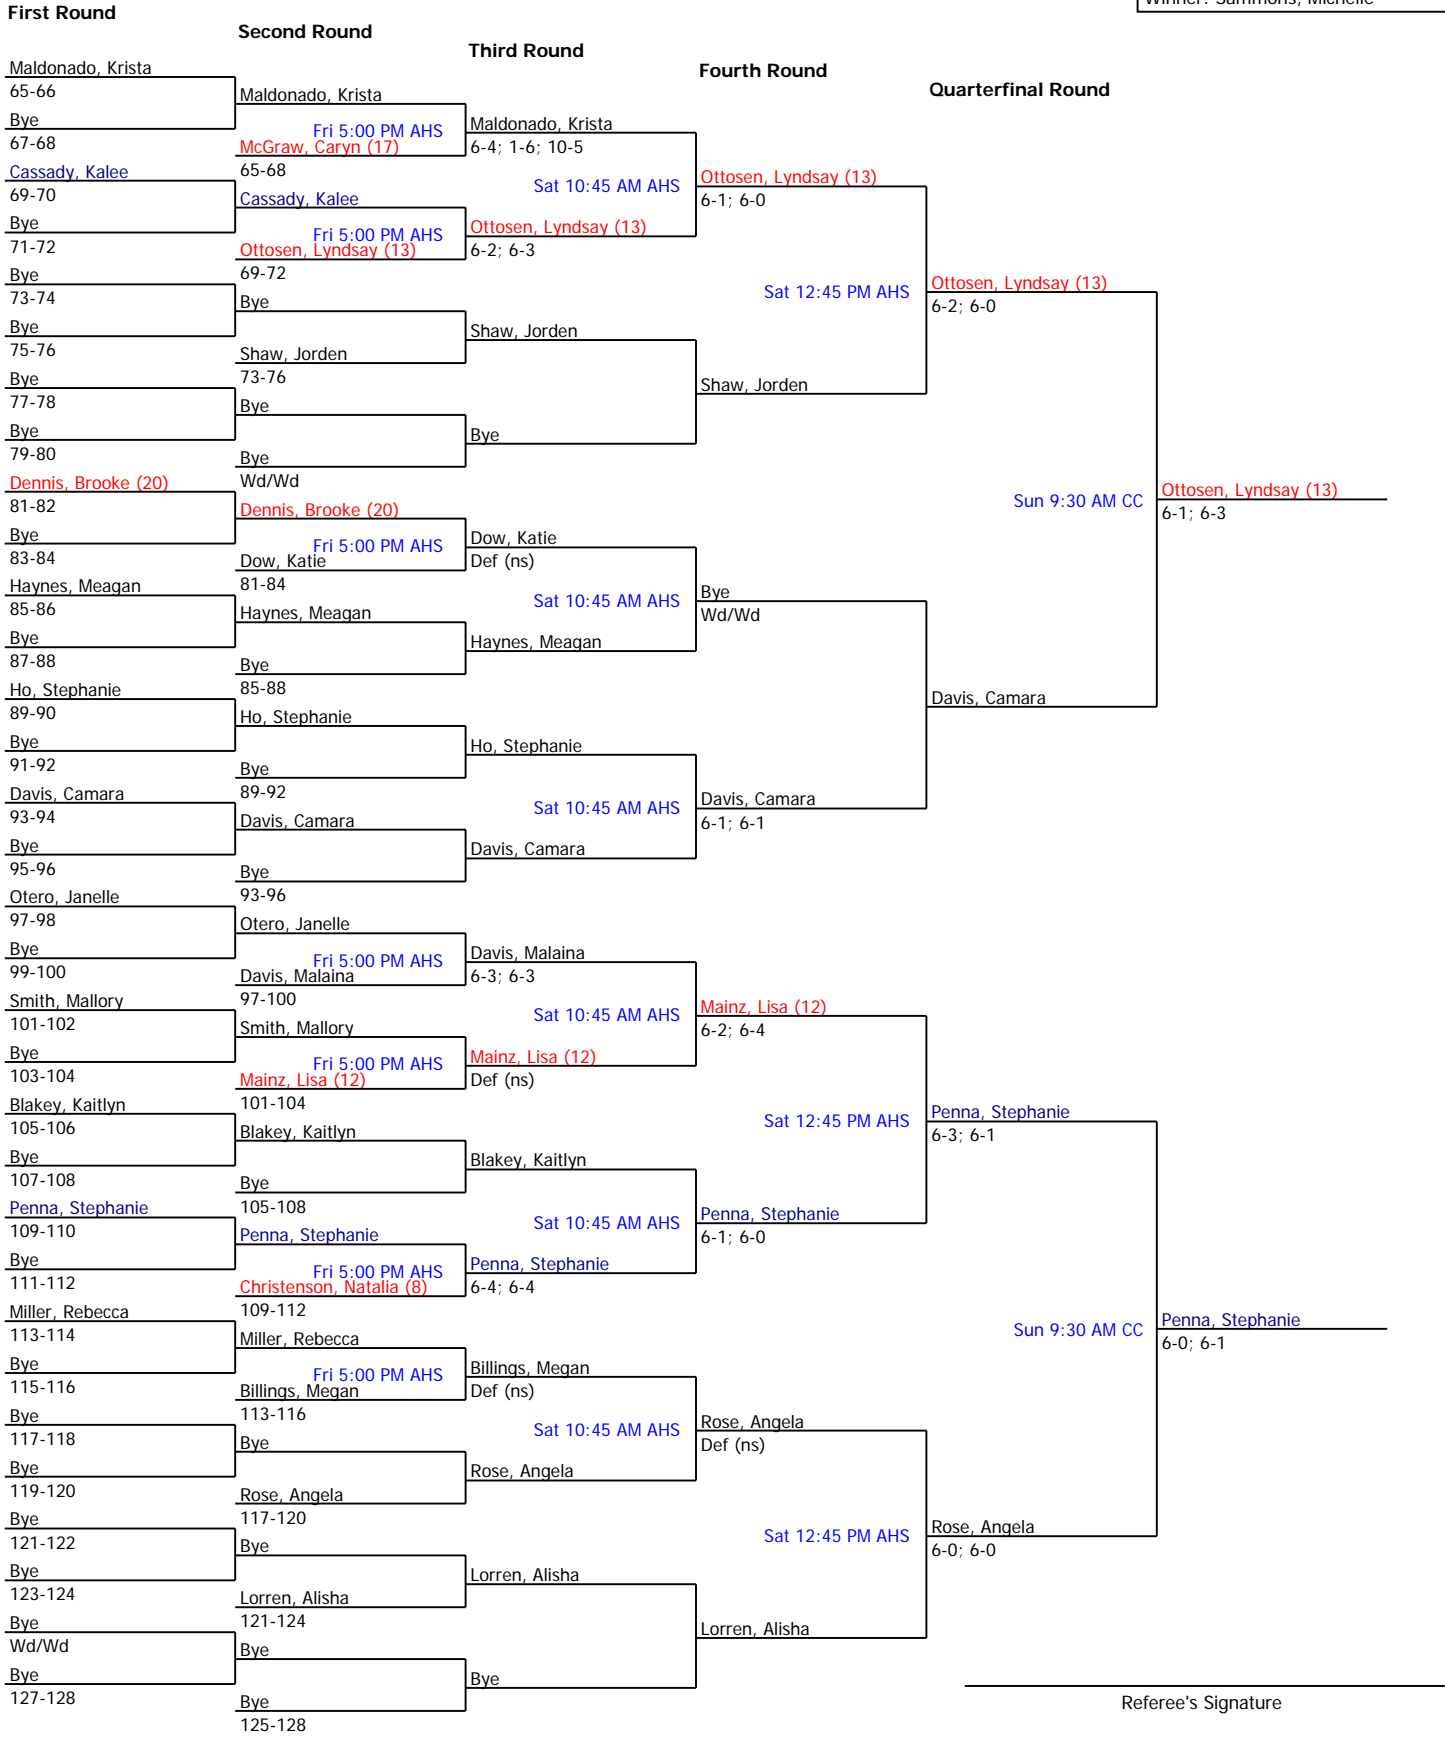

2008 ITA Summer Circuit Tournament (Non-Sanctioned)		Seeded Players			
Collin County Community College	Women's Open Singles Consolation	1. Vanderdrift, S.	5. Turpin, Ashley	9. Holtzhause, K.	13. Ottosen, L.
City/State: Plano, TX	Section: Texas	2. Gajic, Katarina	6. Templeton, S.	10. Walker, Jaclyn	14. Wilhelm, Rachel
Director: Martin Berryman	Referee:	3. Garland, Kelsy	7. Amo, Christina	11. MacKenzie, S.	15. Kazarova, N.
Phone: 972-881-5884	Date: 07/11/2008 - 07/14/2008	4. Sammons, M.	8. Christenson, N.	12. Mainz, Lisa	16. Henry, A.
				Winner: Sammons, Michelle