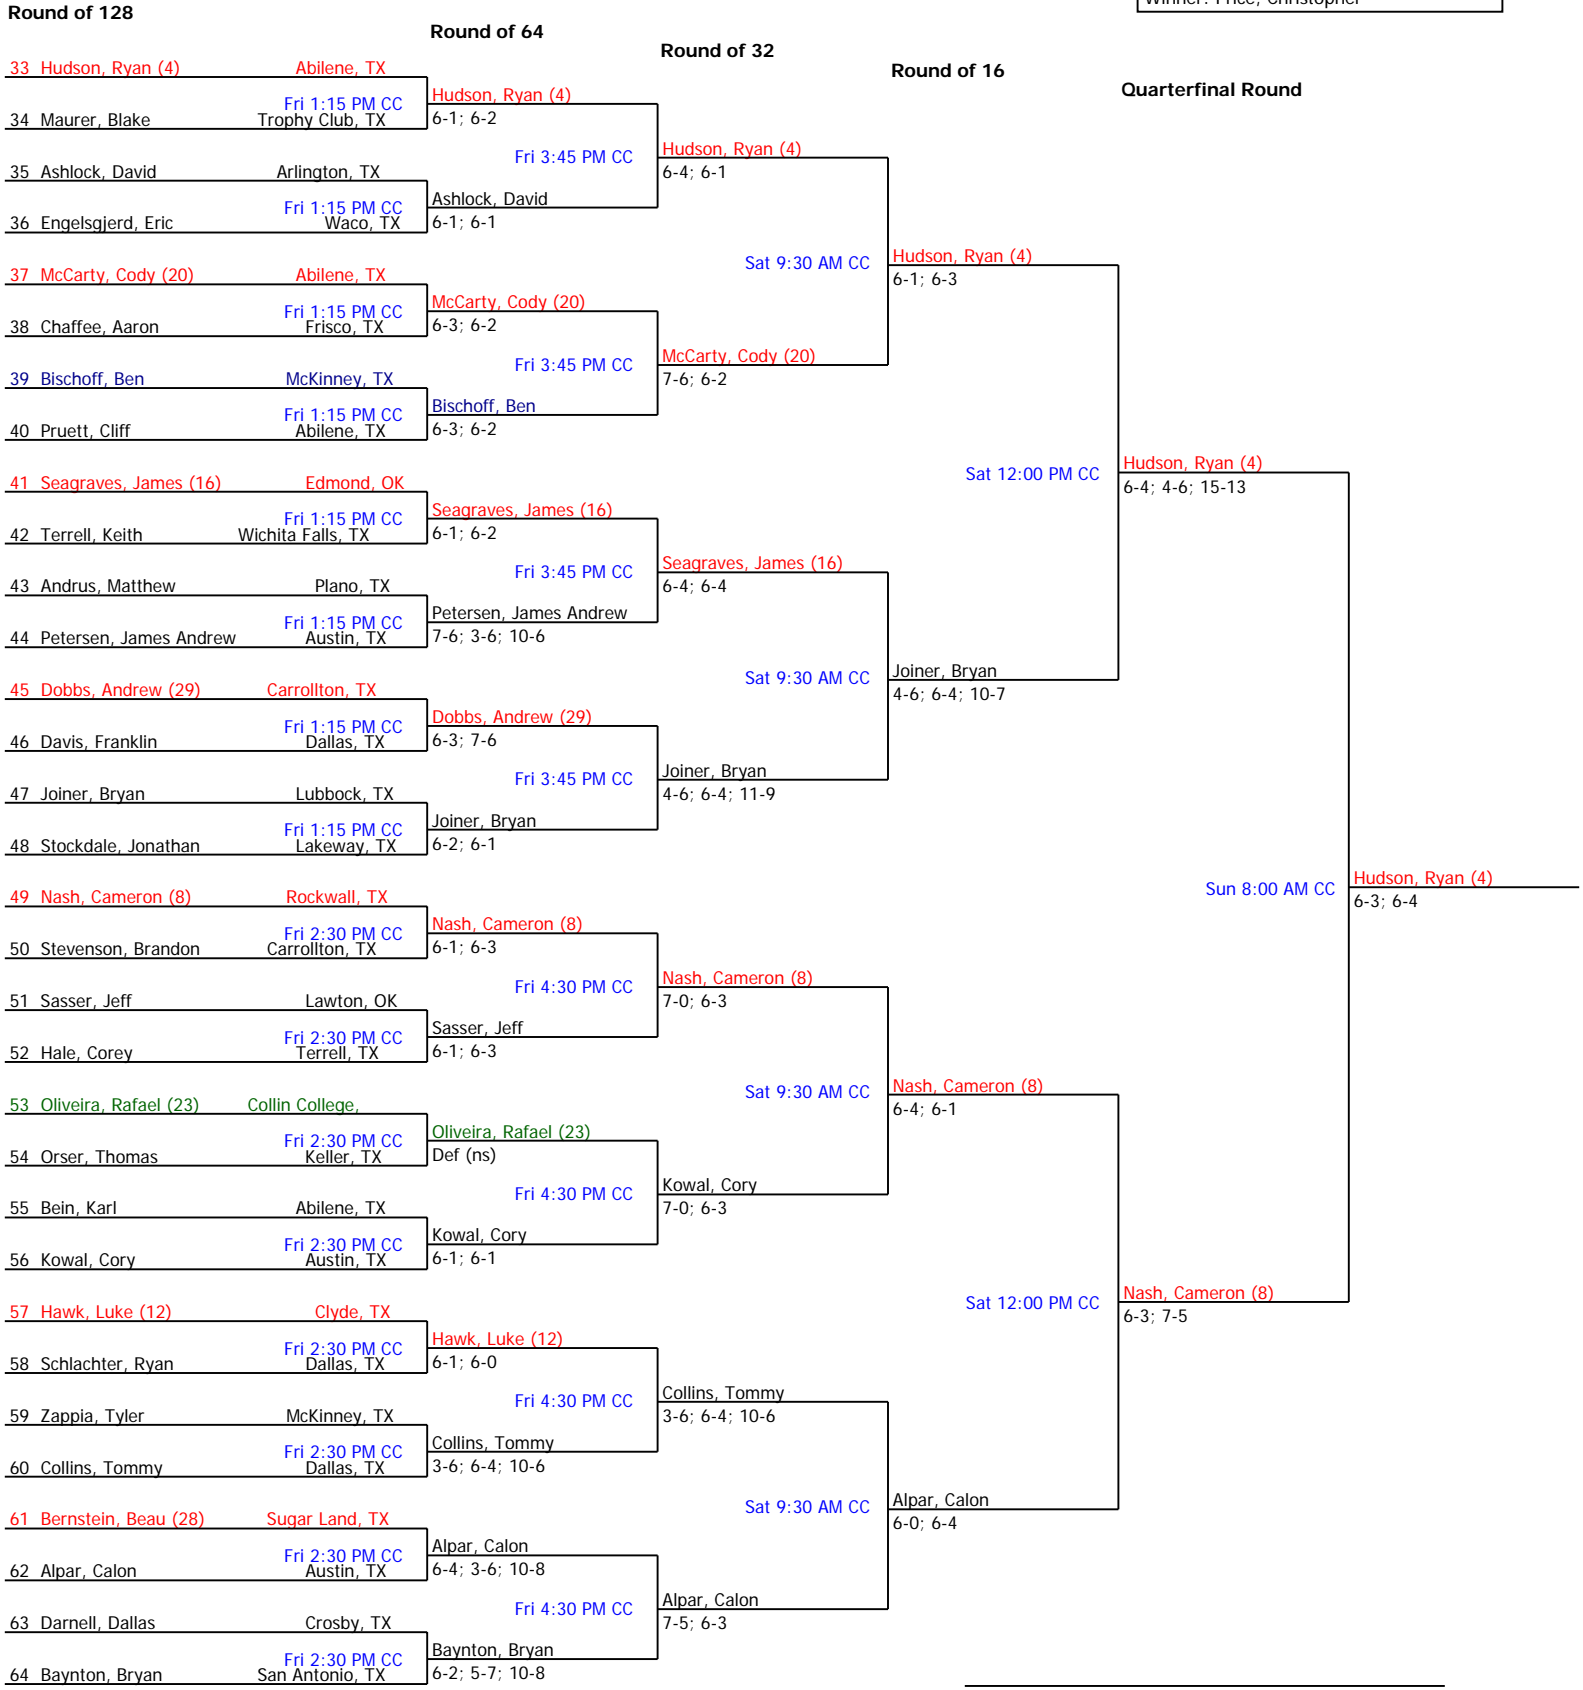

2008 ITA Summer Circuit Tournament (Non-Sanctioned)		Seeded Players			
Collin County Community College	Men's Open Singles	17. Turpin, Rusty	21. Adams, Charles	25. Sholty, M.	29. Dobbs, Andrew
City/State: Plano, TX	Section: Texas	18. Siegler, Z.	22. Caledonia, N.	26. Bohrnstedt, B.	30. Cocanougher, B.
Director: Martin Berryman	Referee:	19. Sinard, James	23. Oliveira, R.	27. Bernstein, B.	31. Ray, Caleb
Phone: 972-881-5884	Date: 07/11/2008 - 07/14/2008	20. McCarty, Cody	24. Sajovich, R.	28. Bernstein, Beau	32. Lancaster, B.
				Winner: Price, Christopher	