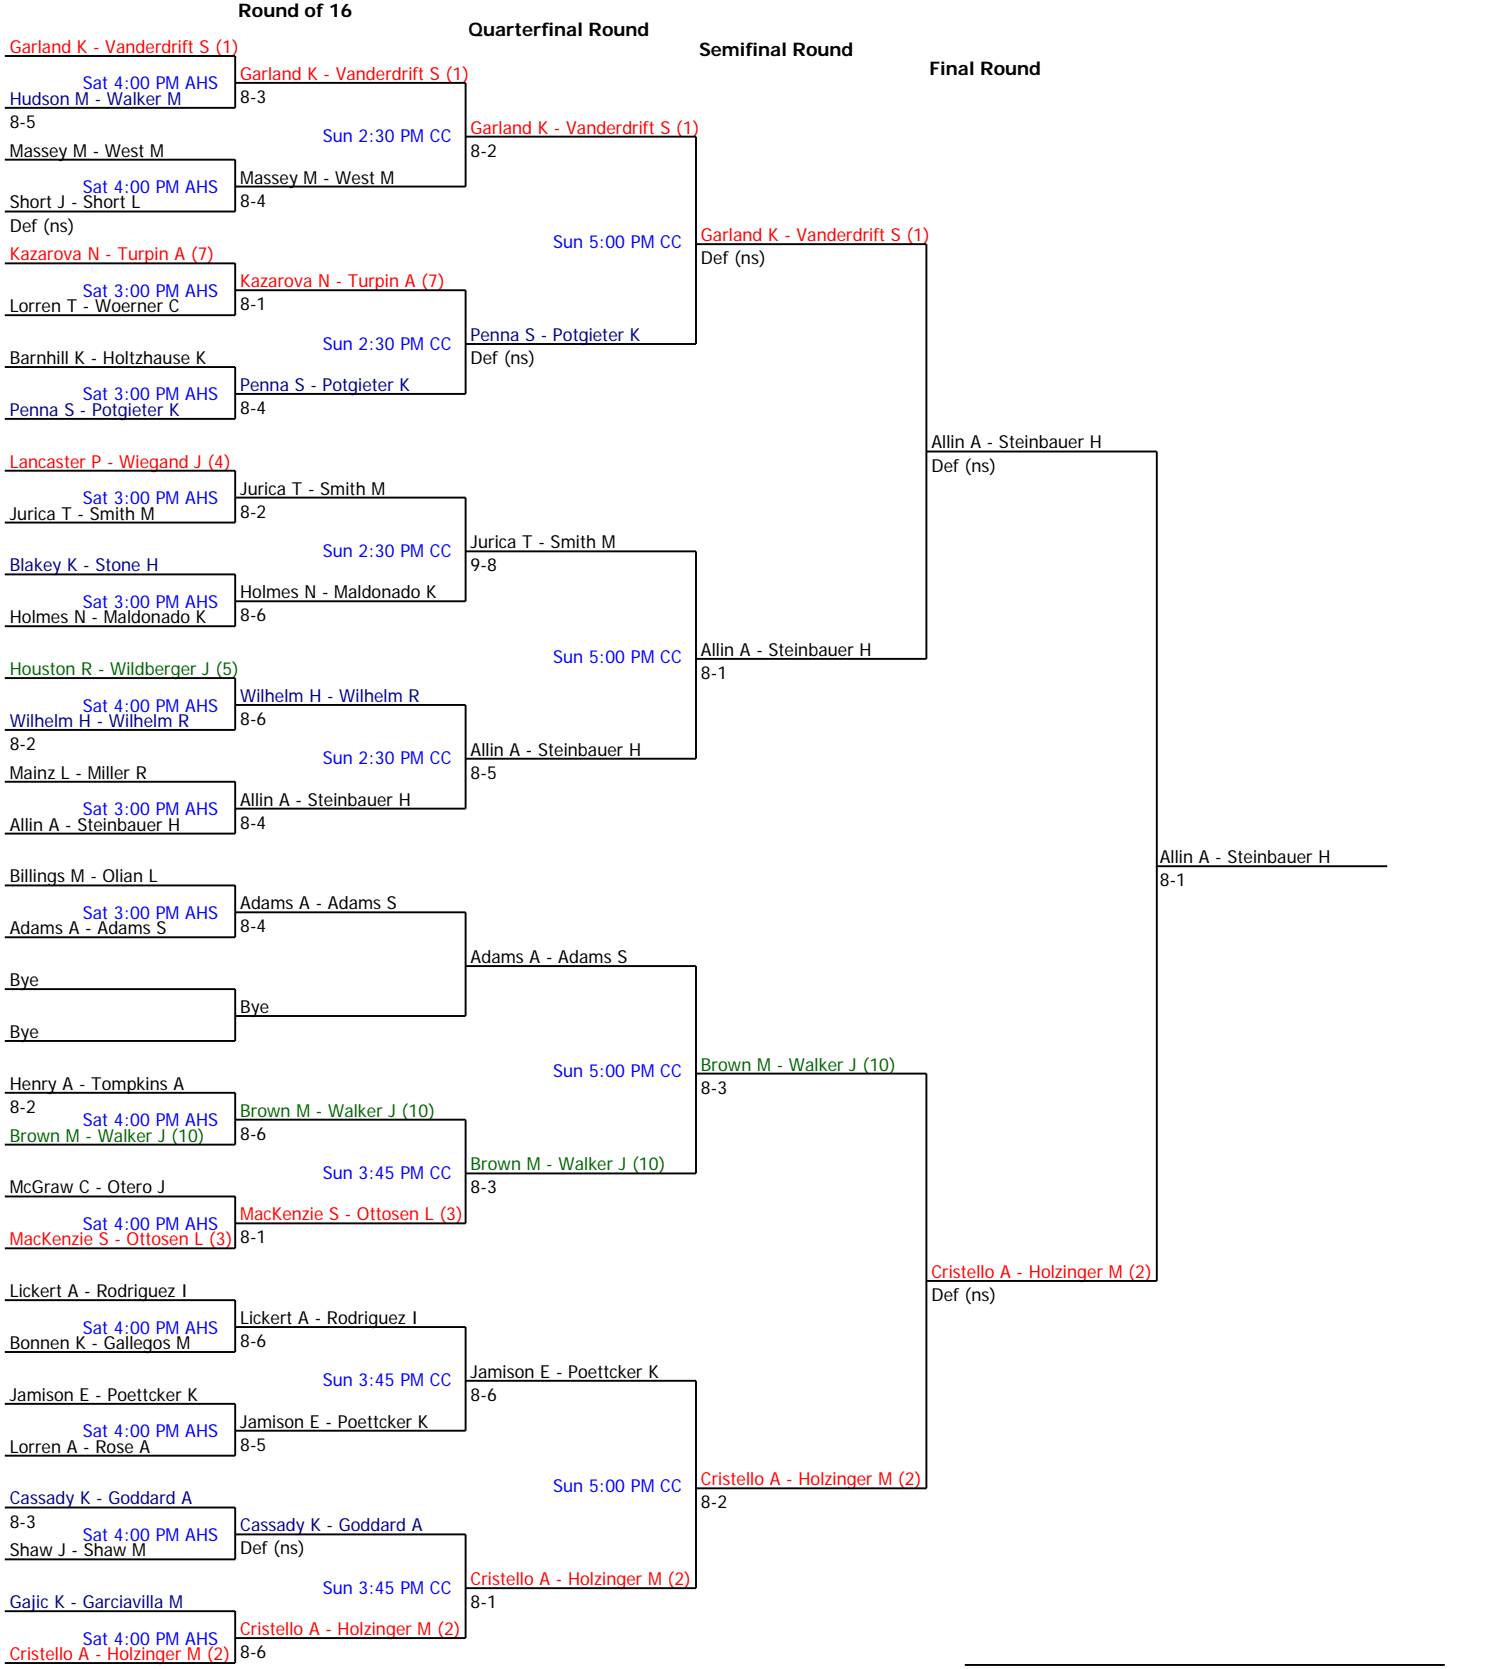

2008 ITA Summer Circuit Tournament (Non-Sanctioned)		Seeded Players			
Collin County Community College	Women's Open Doubles	1. Garland - Vand...	5. Houston - Wild...	9. Houston - Wild...	
City/State: Plano, TX	Section: Texas	2. Cristello - Ho...	6. Rose - Lorren	10. Brown - Walker	
Director: Martin Berryman	Referee:	3. MacKenzie - Ot...	7. Kazarova - Tur...		
Phone: 972-881-5884	Date: 07/11/2008 - 07/14/2008	4. Lancaster - Wi...	8. Anders - Giova...		
				Winner: Allin - Steinbauer	

Round of 32

Referee's Signature