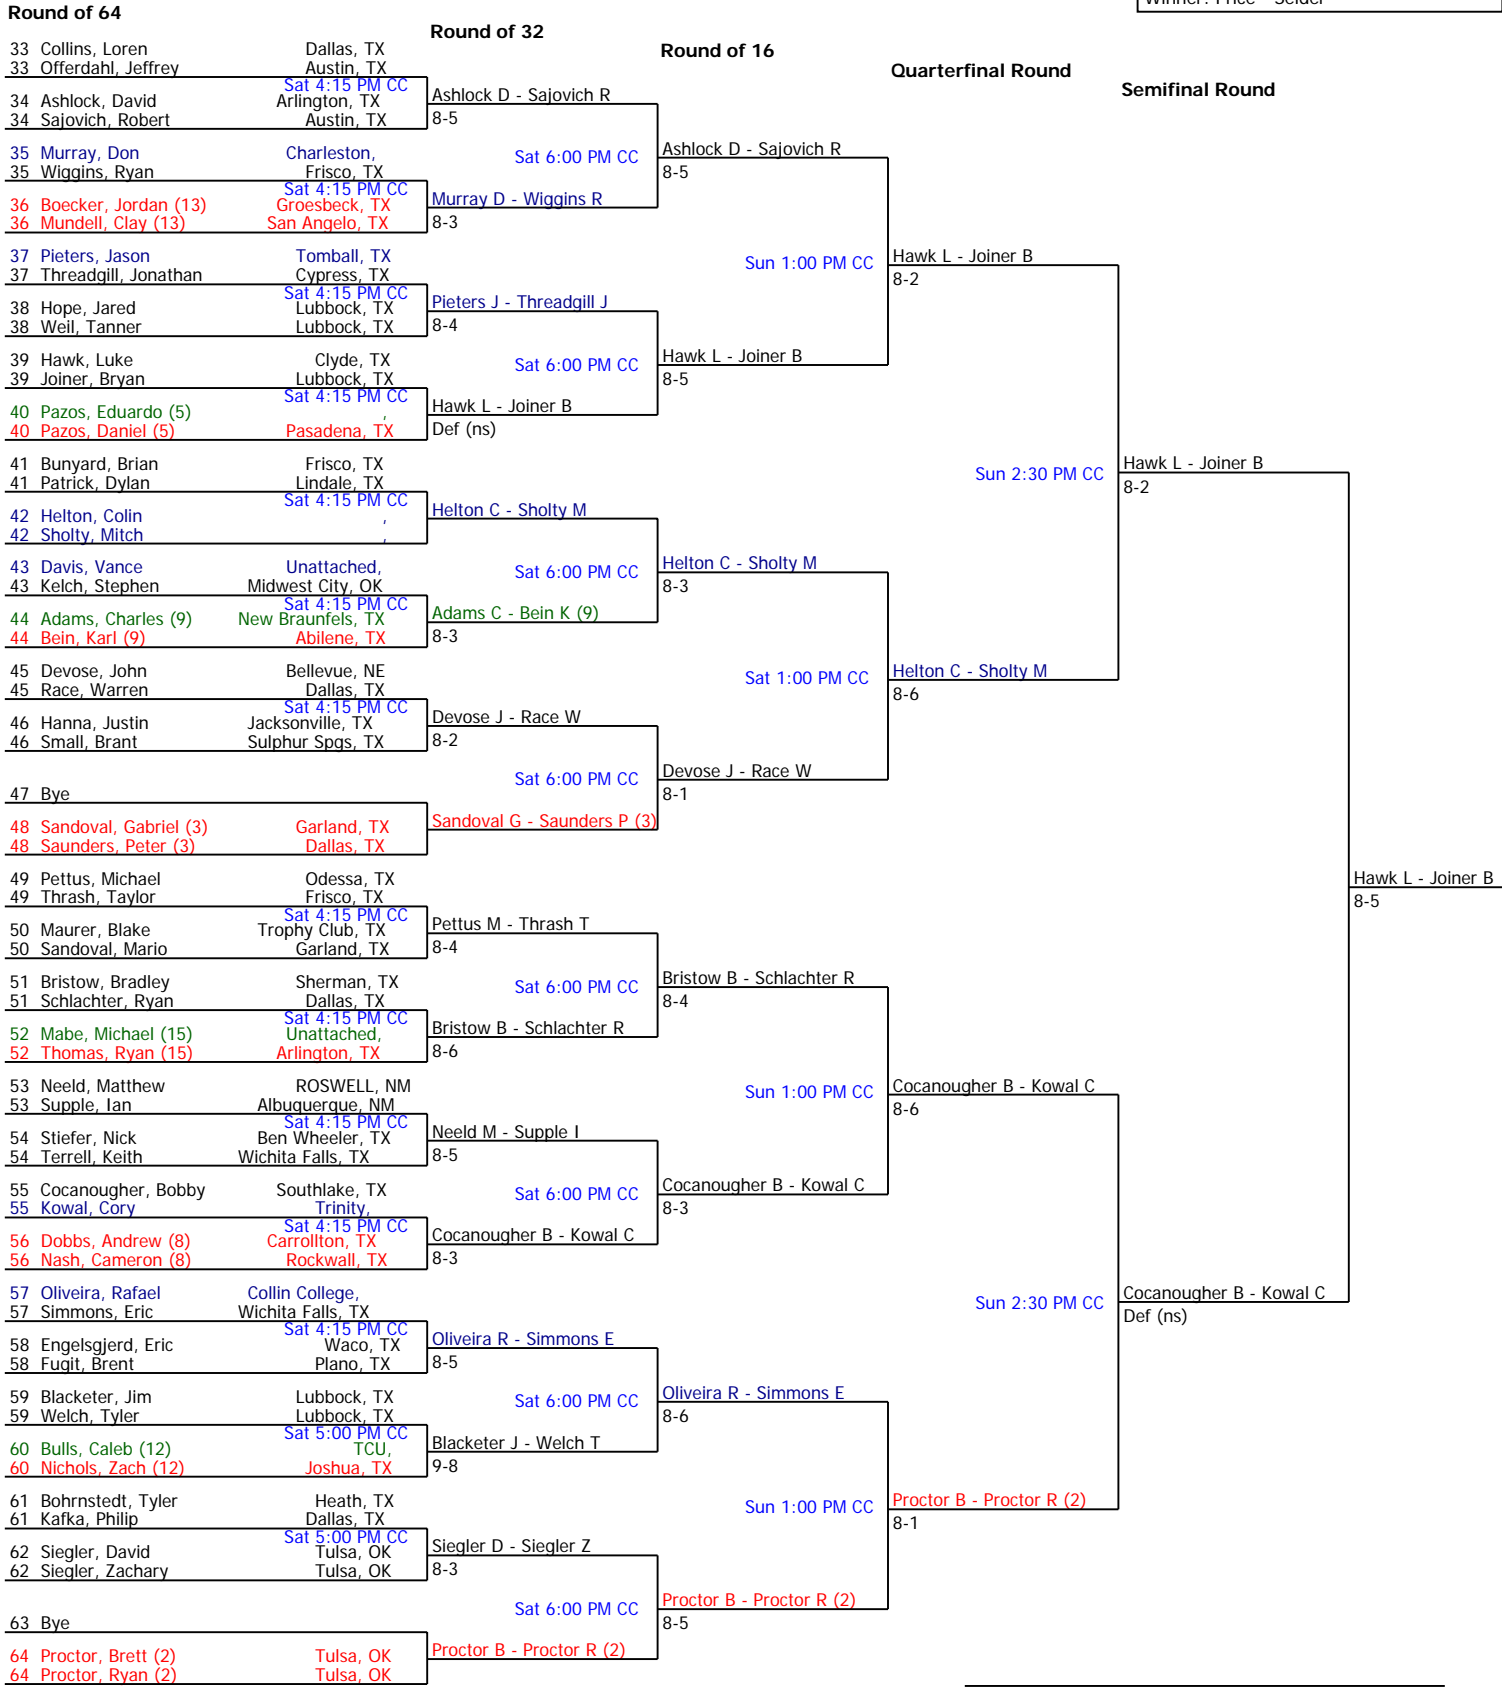

2008 ITA Summer Circuit Tournament (Non-Sanctioned)		Seeded Players			
Collin County Community College	Men's Open Doubles	1. Hudson - Nunez	5. Pazos - Pazos	9. Adams - Bein	13. Boecker - Mund...
City/State: Plano, TX	Section: Texas	2. Proctor - Proc...	6. Hudelson - Wig...	10. Tuttle - Zappia	14. Lancaster - Po...
Director: Martin Berryman	Referee:	3. Sandoval - Sau...	7. Delloro - Galv...	11. Bernstein - Be...	15. Mabe - Thomas
Phone: 972-881-5884	Date: 07/11/2008 - 07/14/2008	4. Hwang - Mears	8. Dobbs - Nash	12. Bulls - Nichols	16. Collins - Turp...
				Winner: Price - Seider	

Referee's Signature