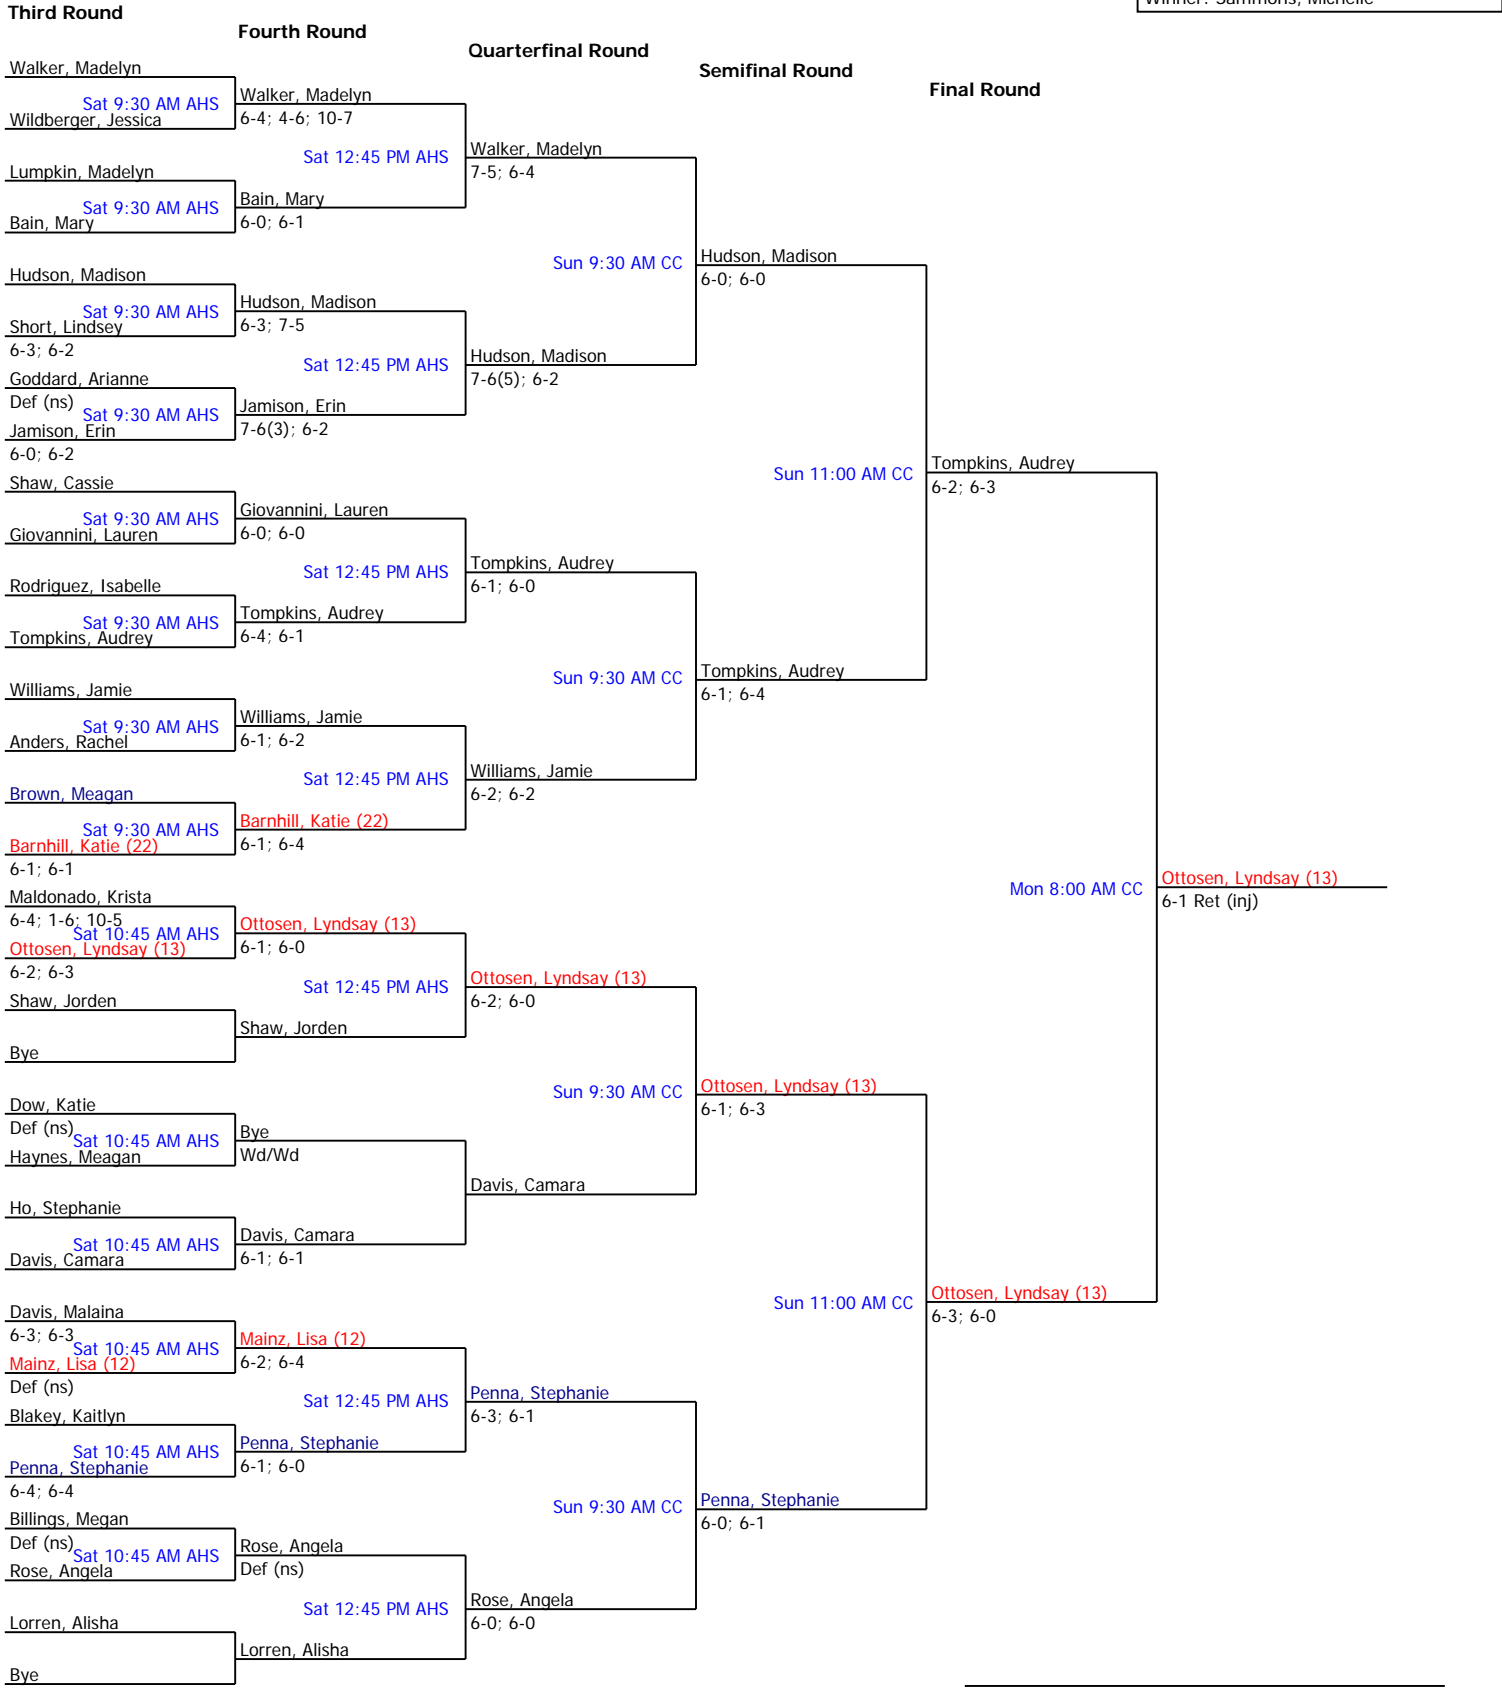

2008 ITA Summer Circuit Tournament (Non-Sanctioned)		Seeded Players	
Collin County Community College	Women's Open Singles Consolation	17. McGraw, Caryn	21. Bulls, Casey
City/State: Plano, TX	Section: Texas	18. Roberts, Leah	22. Barnhill, Katie
Director: Martin Berryman	Referee:	19. Holzinger, M.	
Phone: 972-881-5884	Date: 07/11/2008 - 07/14/2008	20. Dennis, Brooke	
Winner: Sammons, Michelle			

Referee's Signature