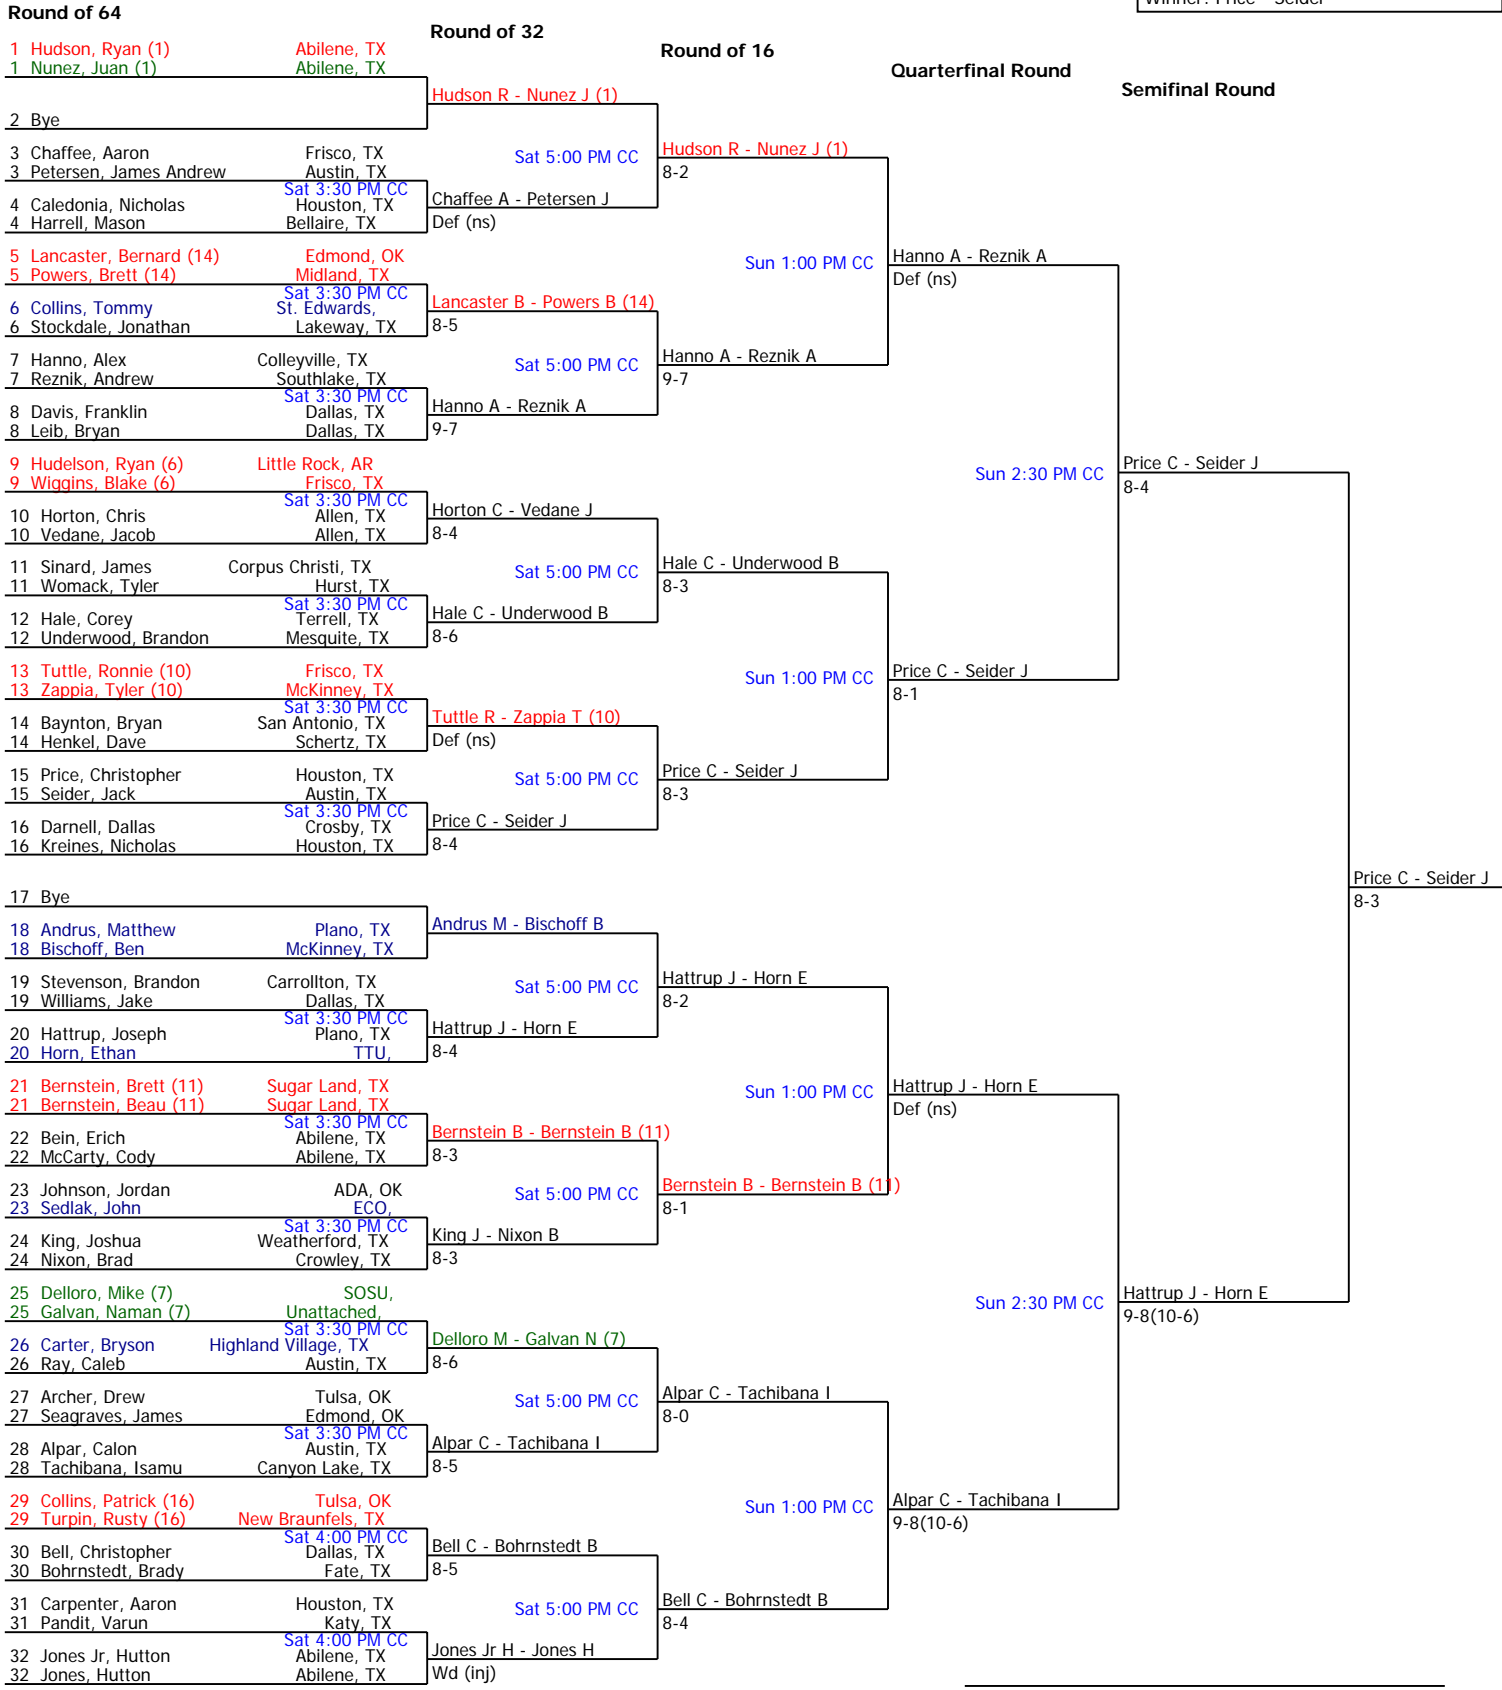

2008 ITA Summer Circuit Tournament (Non-Sanctioned)		Seeded Players			
Collin County Community College	Men's Open Doubles	1. Hudson - Nunez	5. Pazos - Pazos	9. Adams - Bein	13. Boecker - Mund..
City/State: Plano, TX	Section: Texas	2. Proctor - Proc...	6. Hudelson - Wig...	10. Tuttle - Zappia	14. Lancaster - Po...
Director: Martin Berryman	Referee:	3. Sandoval - Sau...	7. Delloro - Galv...	11. Bernstein - Be...	15. Mabe - Thomas
Phone: 972-881-5884	Date: 07/11/2008 - 07/14/2008	4. Hwang - Mears	8. Dobbs - Nash	12. Bulls - Nichols	16. Collins - Turp...
				Winner: Price - Seider	

Referee's Signature