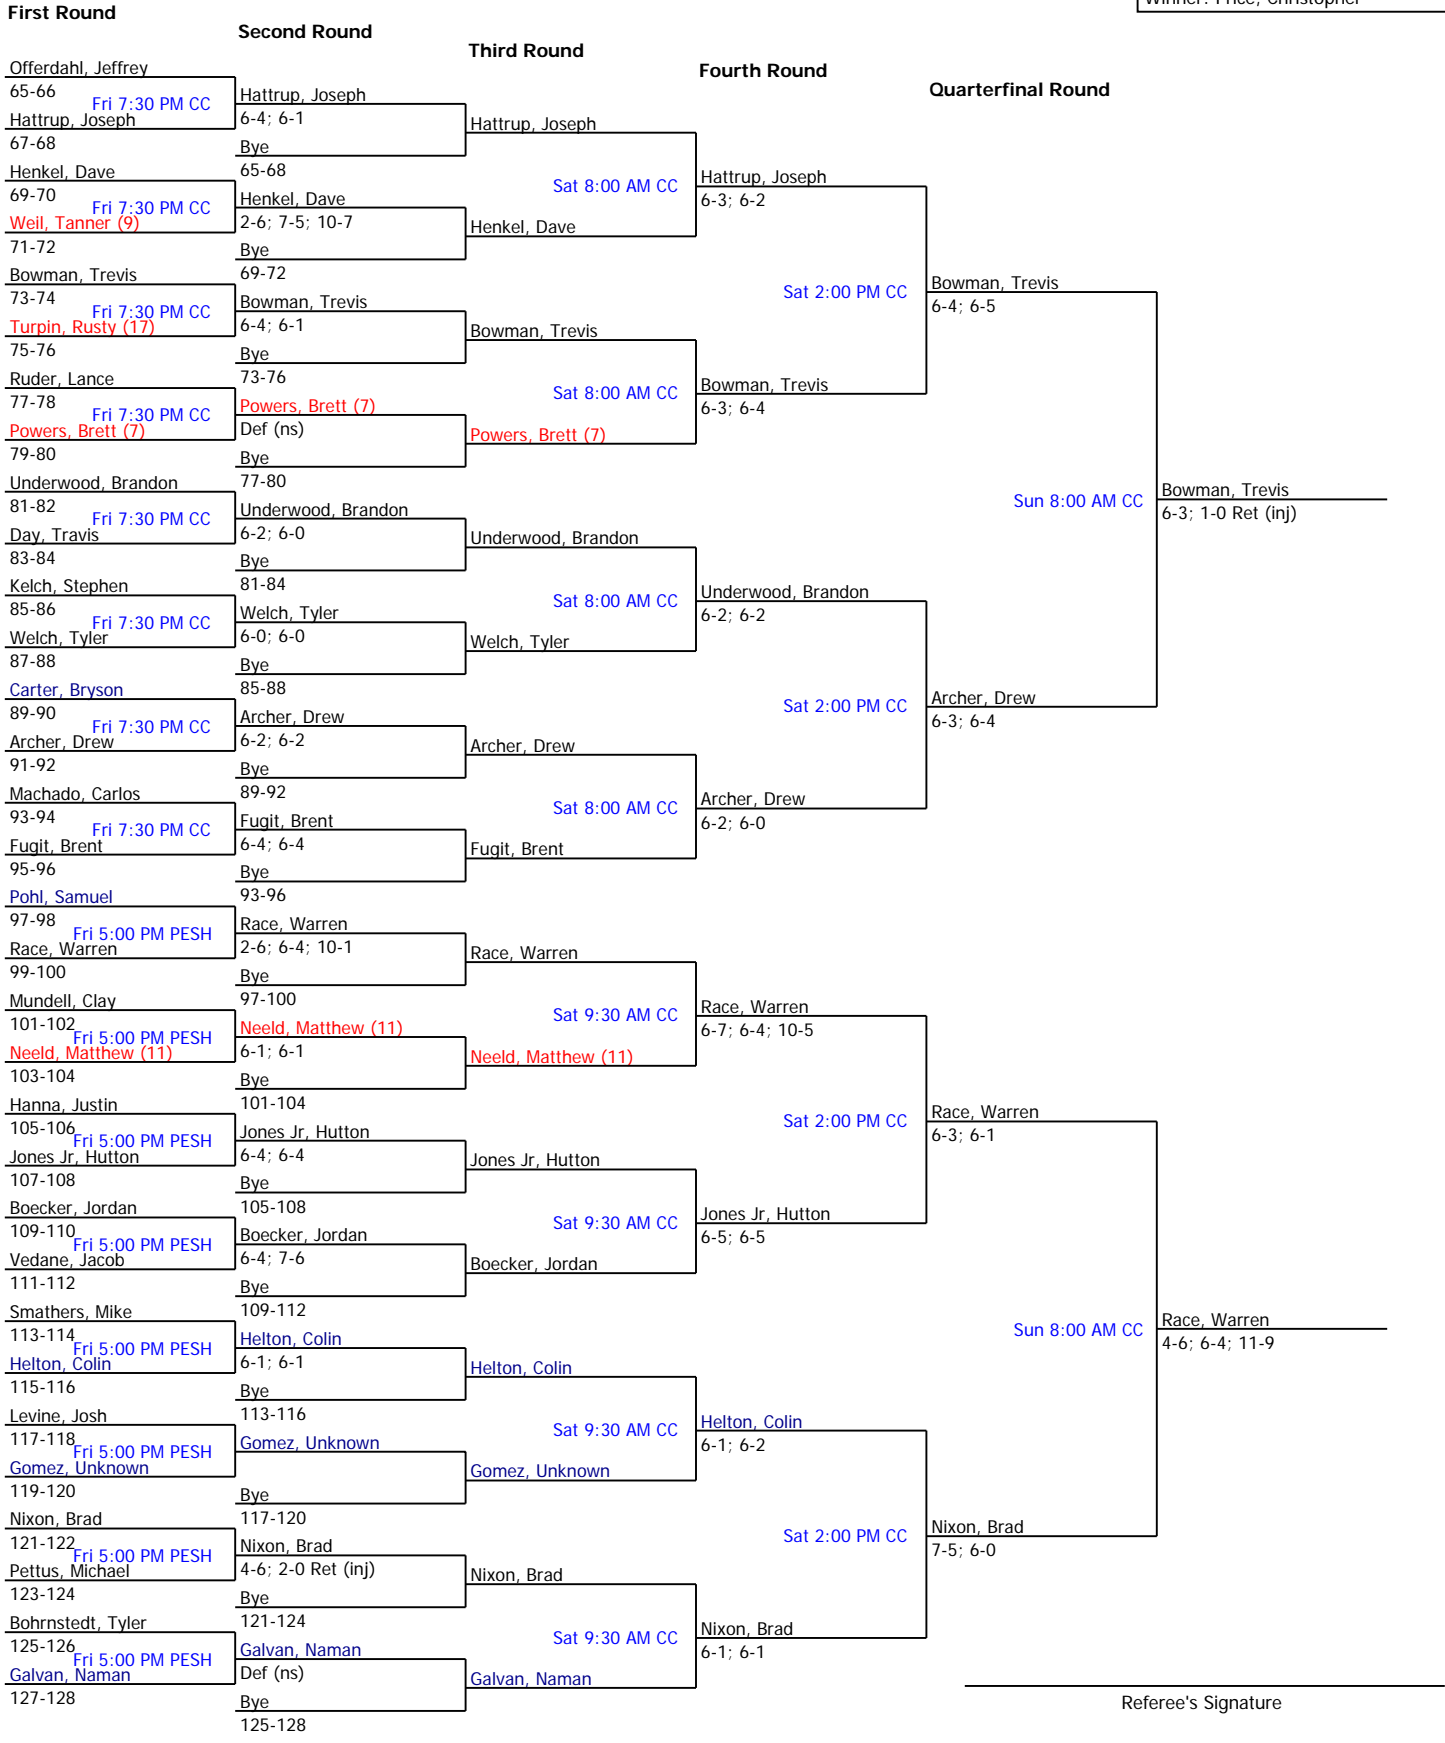

2008 ITA Summer Circuit Tournament (Non-Sanctioned)		Seeded Players			
Collin County Community College	Men's Open Singles Consolation	1. Chijoff-Evans,...	5. Hwang, Daniel	9. Weil, Tanner	13. Proctor, Brett
City/State: Plano, TX	Section: Texas	2. Hoover, Colin	6. Nunez, Juan	10. Supple, Ian	14. Hanno, Alex
Director: Martin Berryman	Referee:	3. Collins, Loren	7. Powers, Brett	11. Neeld, Matthew	15. Reznik, Andrew
Phone: 972-881-5884	Date: 07/11/2008 - 07/14/2008	4. Hudson, Ryan	8. Nash, Cameron	12. Hawk, Luke	16. Seagraves, J.
				Winner: Price, Christopher