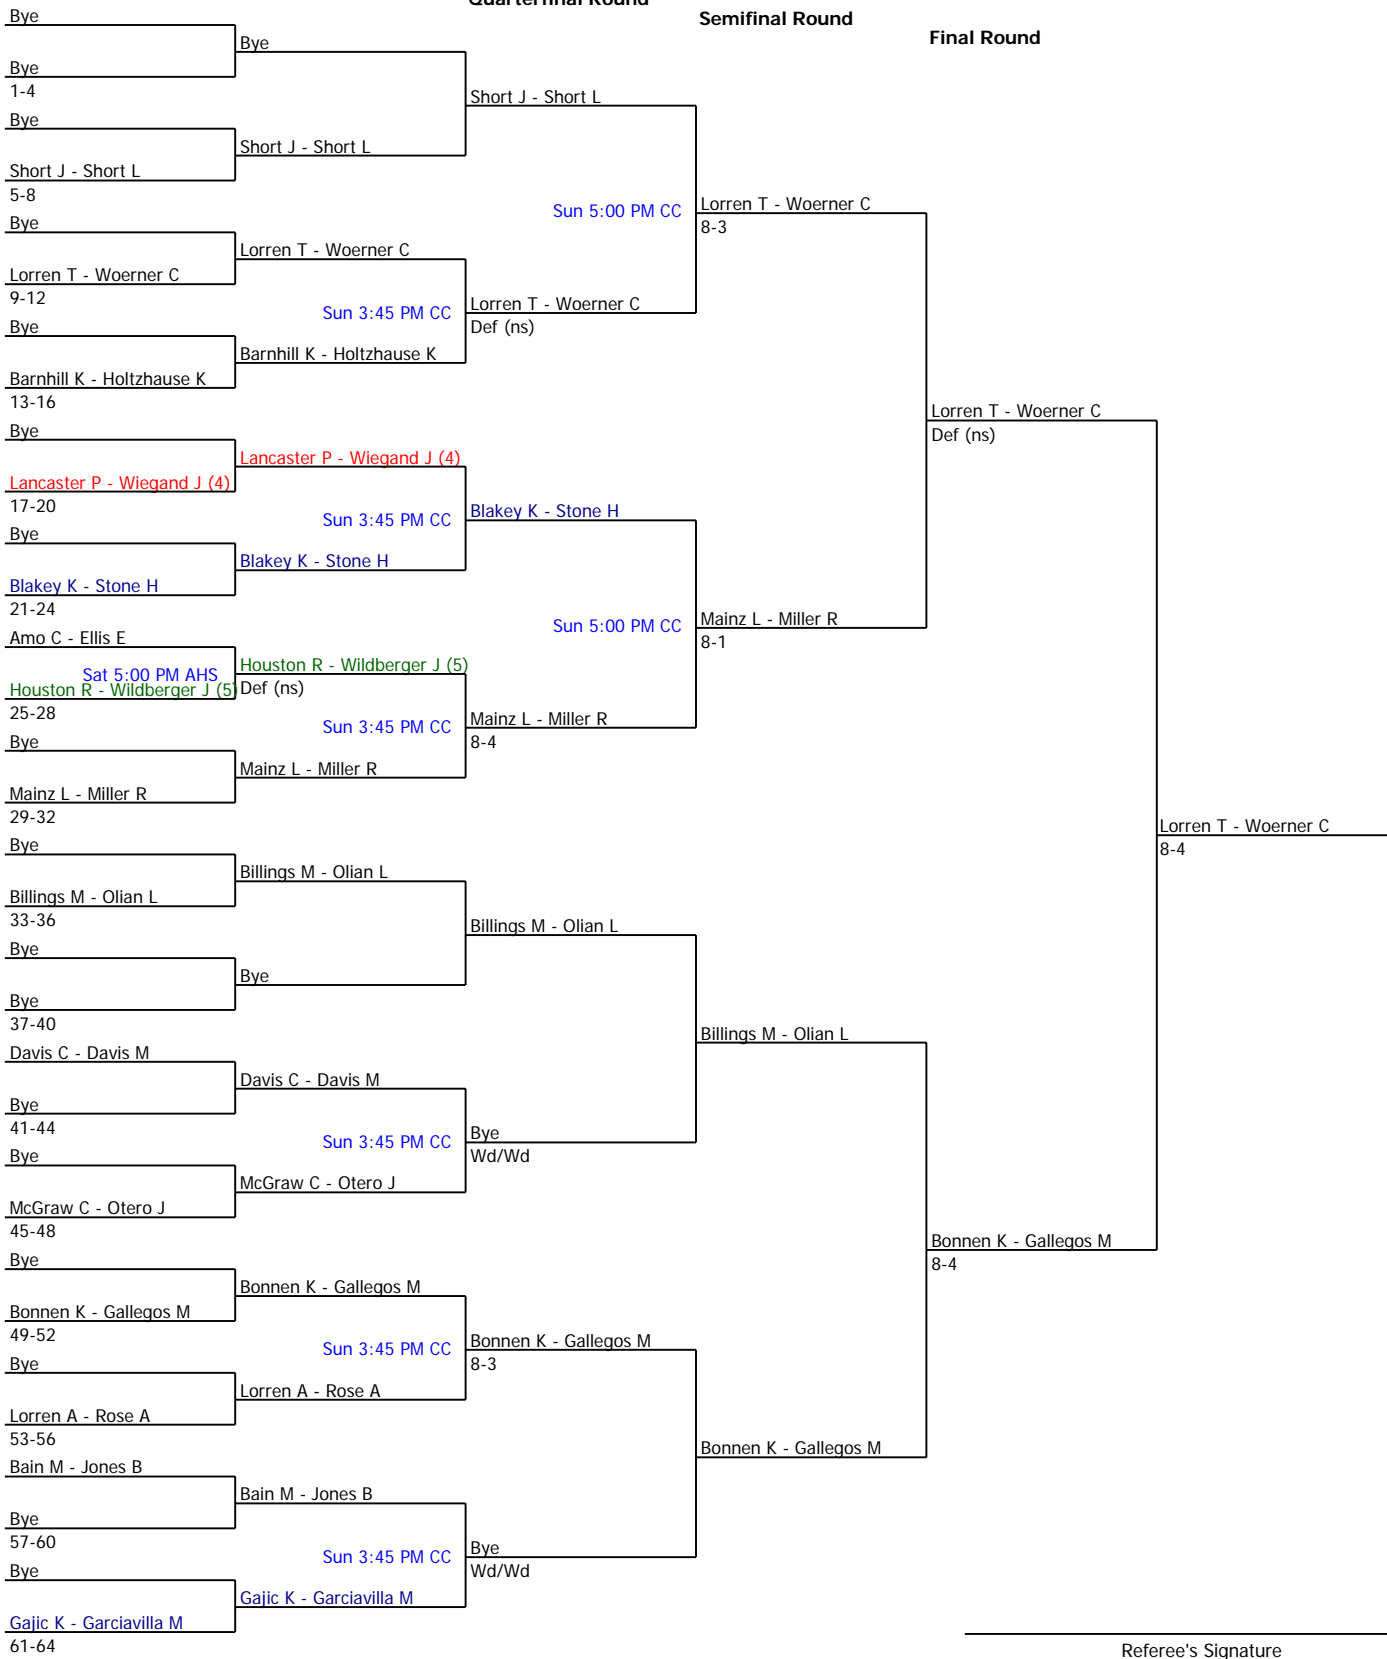

2008 ITA Summer Circuit Tournament (Non-Sanctioned)		Seeded Players			
Collin County Community College	Women's Open Doubles Consolation	1. Garland - Vand...	5. Houston - Wild...	9. Houston - Wild...	
City/State: Plano, TX	Section: Texas	2. Cristello - Ho...	6. Rose - Lorren	10. Brown - Walker	
Director: Martin Berryman	Referee:	3. MacKenzie - Ot...	7. Kazarova - Tur...		
Phone: 972-881-5884	Date: 07/11/2008 - 07/14/2008	4. Lancaster - Wi...	8. Anders - Giova...		
				Winner: Allin - Steinbauer	

Second Round

Third Round

Quarterfinal Round

Semifinal Round

Final Round

Referee's Signature