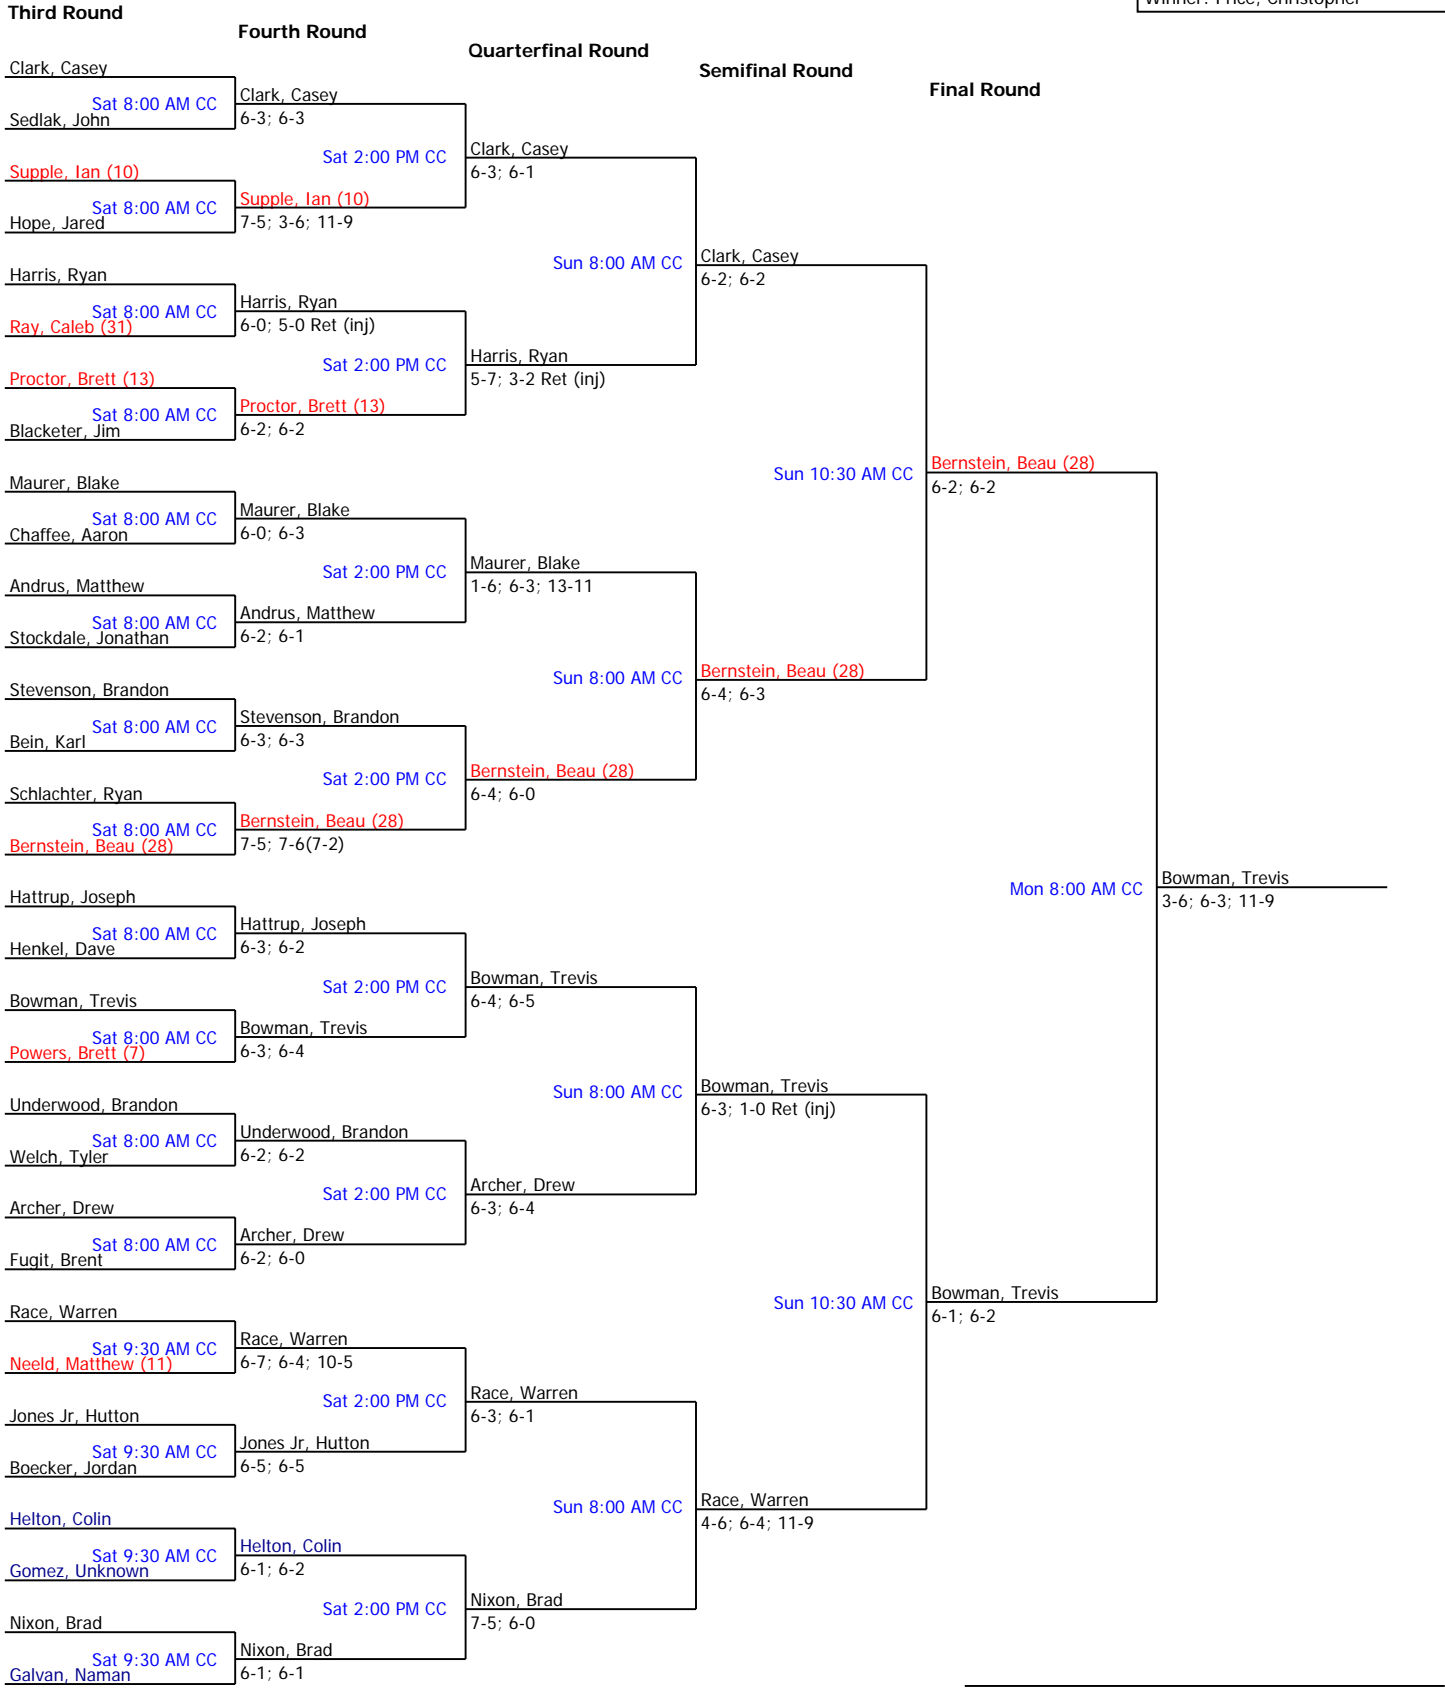

2008 ITA Summer Circuit Tournament (Non-Sanctioned)		Seeded Players			
Collin County Community College	Men's Open Singles Consolation	17. Turpin, Rusty	21. Adams, Charles	25. Sholty, M.	29. Dobbs, Andrew
City/State: Plano, TX	Section: Texas	18. Siegler, Z.	22. Caledonia, N.	26. Bohrnstedt, B.	30. Cocanougher, B.
Director: Martin Berryman	Referee:	19. Sinard, James	23. Oliveira, R.	27. Bernstein, B.	31. Ray, Caleb
Phone: 972-881-5884	Date: 07/11/2008 - 07/14/2008	20. McCarty, Cody	24. Sajovich, R.	28. Bernstein, Beau	32. Lancaster, B.
				Winner: Price, Christopher	

Referee's Signature