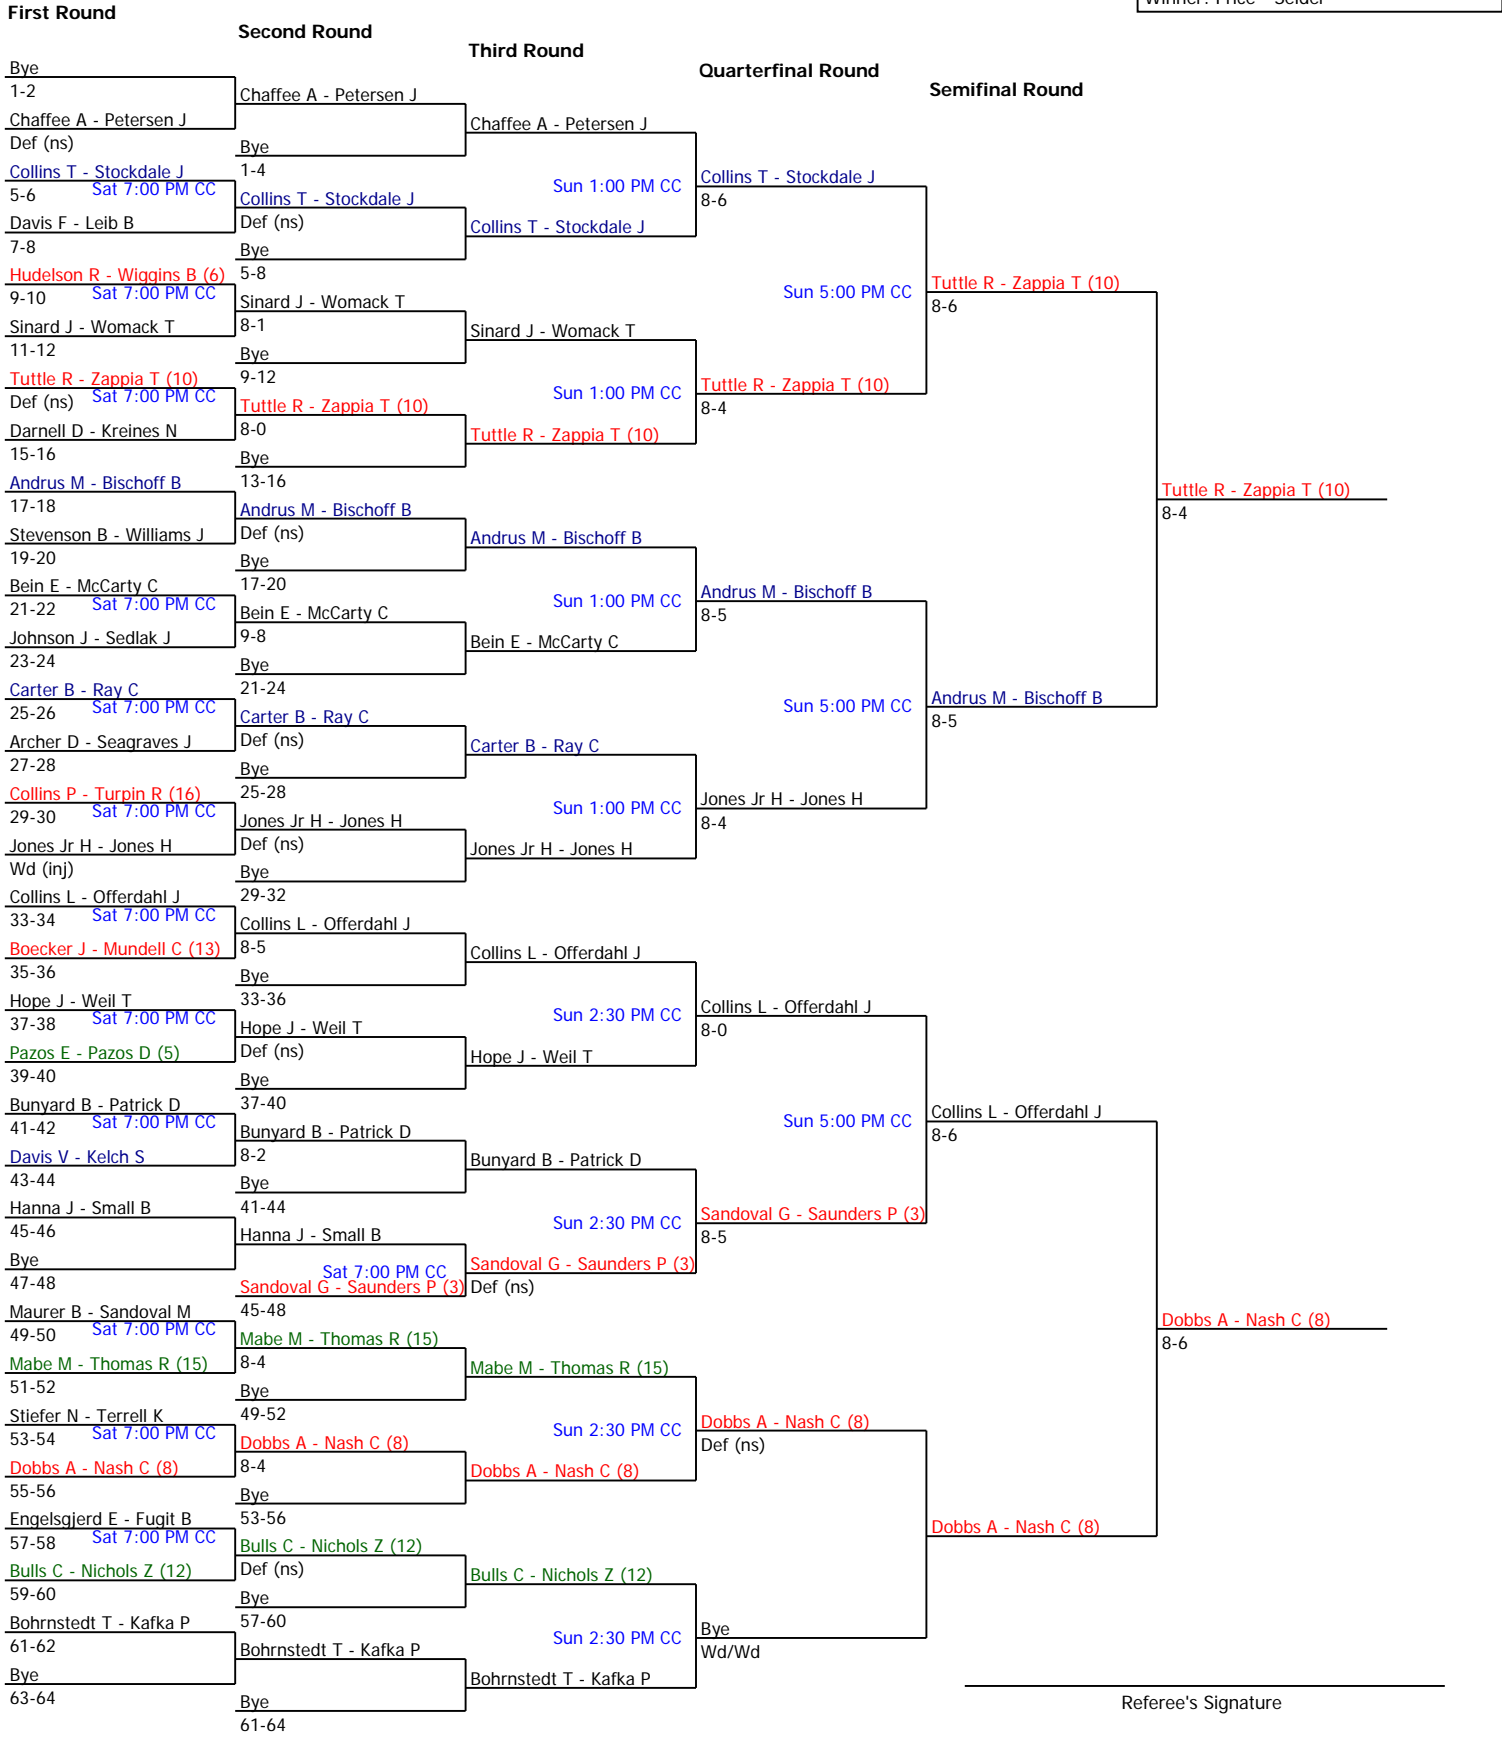

2008 ITA Summer Circuit Tournament (Non-Sanctioned)		Seeded Players			
Collin County Community College	Men's Open Doubles Consolation	1. Hudson - Nunez	5. Pazos - Pazos	9. Adams - Bein	13. Boecker - Mund...
City/State: Plano, TX	Section: Texas	2. Proctor - Proc...	6. Hudelson - Wig...	10. Tuttle - Zappia	14. Lancaster - Po...
Director: Martin Berryman	Referee:	3. Sandoval - Sau...	7. Delloro - Galv...	11. Bernstein - Be...	15. Mabe - Thomas
Phone: 972-881-5884	Date: 07/11/2008 - 07/14/2008	4. Hwang - Mears	8. Dobbs - Nash	12. Bulls - Nichols	16. Collins - Turp...
				Winner: Price - Seider	

Referee's Signature