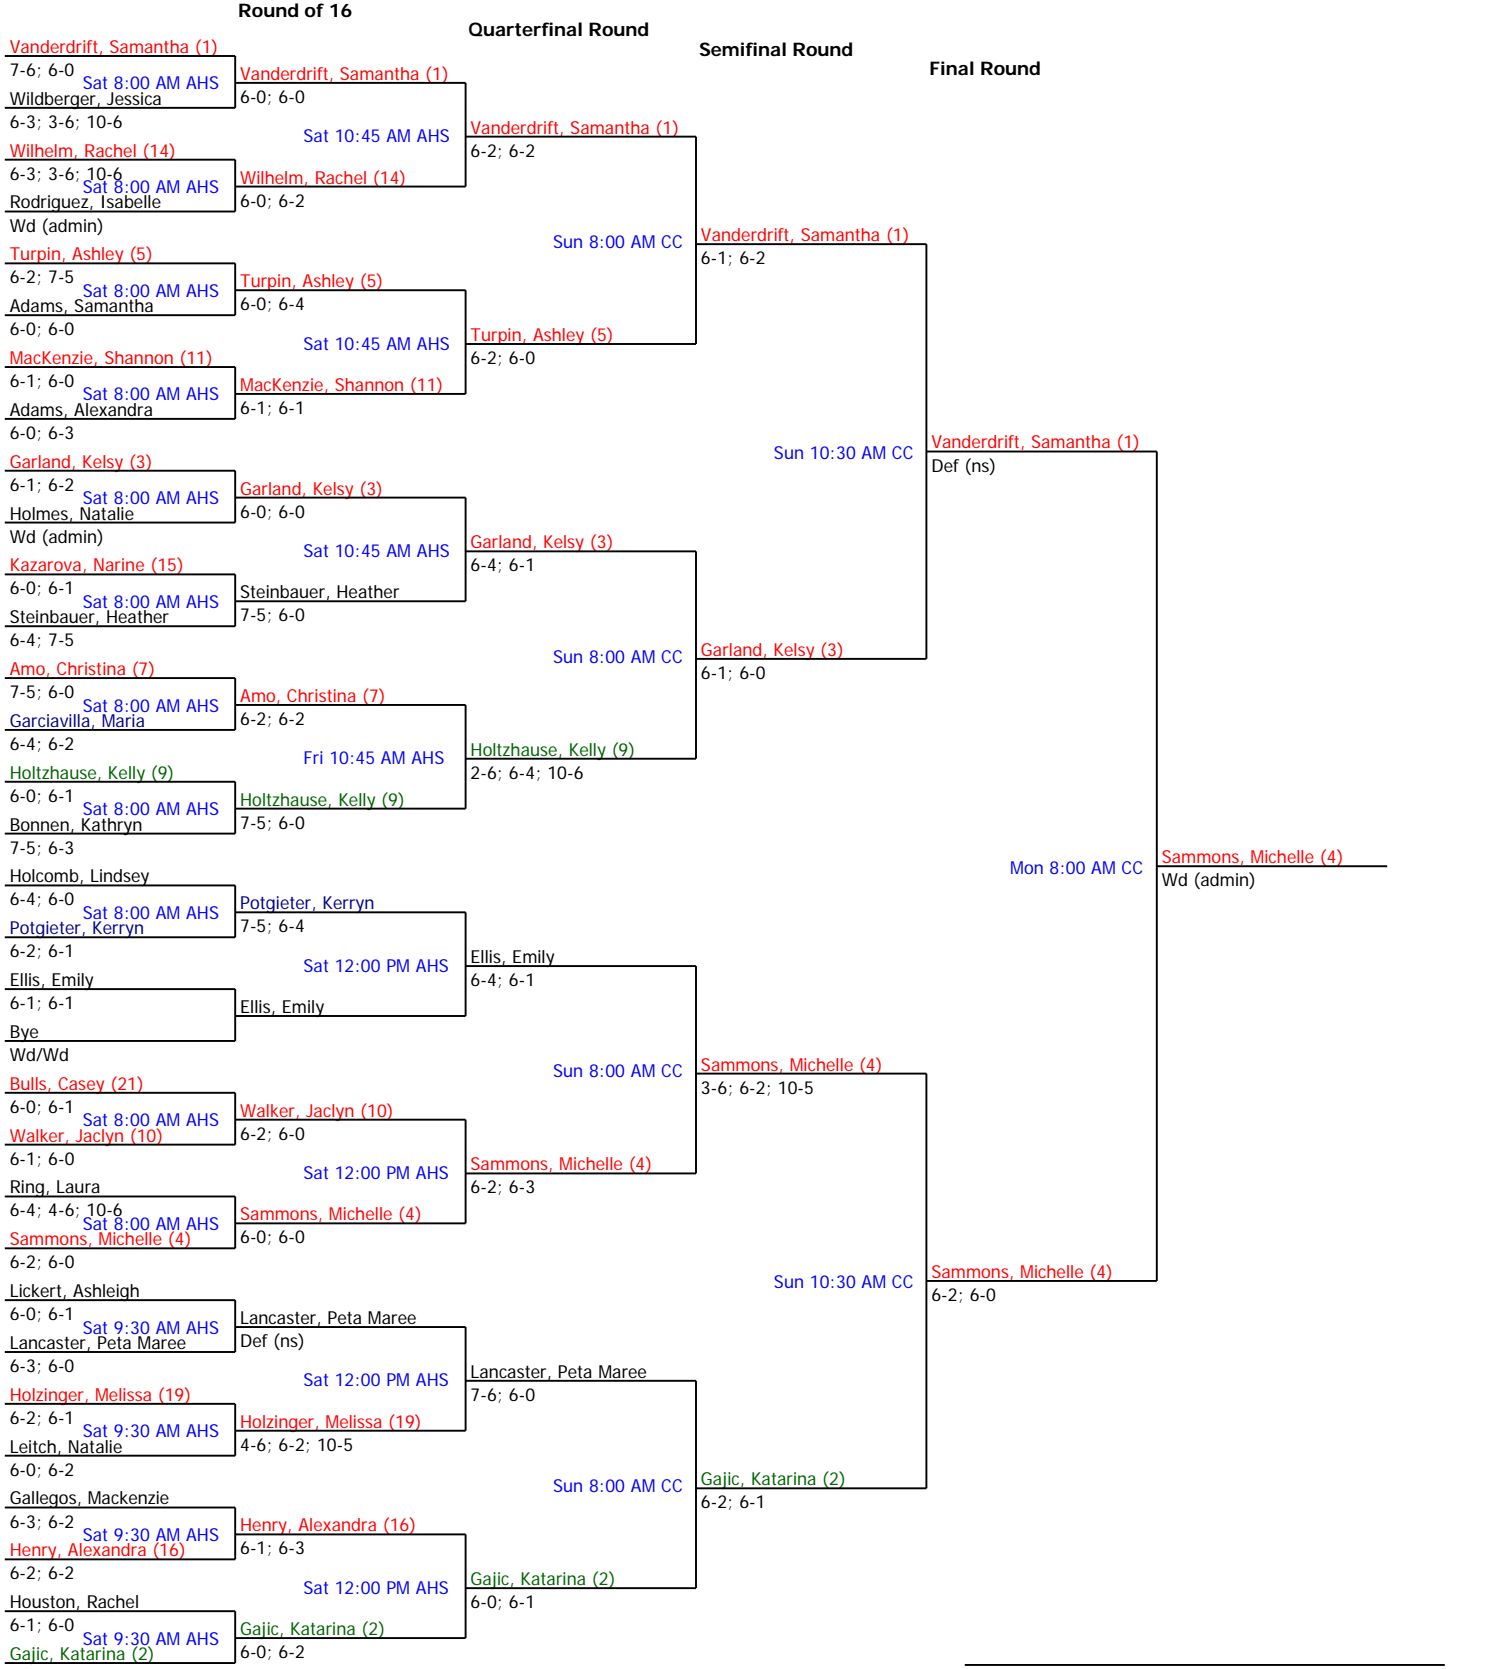

2008 ITA Summer Circuit Tournament (Non-Sanctioned)		Seeded Players			
Collin County Community College	Women's Open Singles	1. Vanderdrift, S.	5. Turpin, Ashley	9. Holtzhouse, K.	13. Ottosen, L.
City/State: Plano, TX	Section: Texas	2. Gajic, Katarina	6. Templeton, S.	10. Walker, Jaclyn	14. Wilhelm, Rachel
Director: Martin Berryman	Referee:	3. Garland, Kelsy	7. Amo, Christina	11. MacKenzie, S.	15. Kazarova, N.
Phone: 972-881-5884	Date: 07/11/2008 - 07/14/2008	4. Sammons, M.	8. Christenson, N.	12. Mainz, Lisa	16. Henry, A.
				Winner: Sammons, Michelle	

Round of 32

Referee's Signature