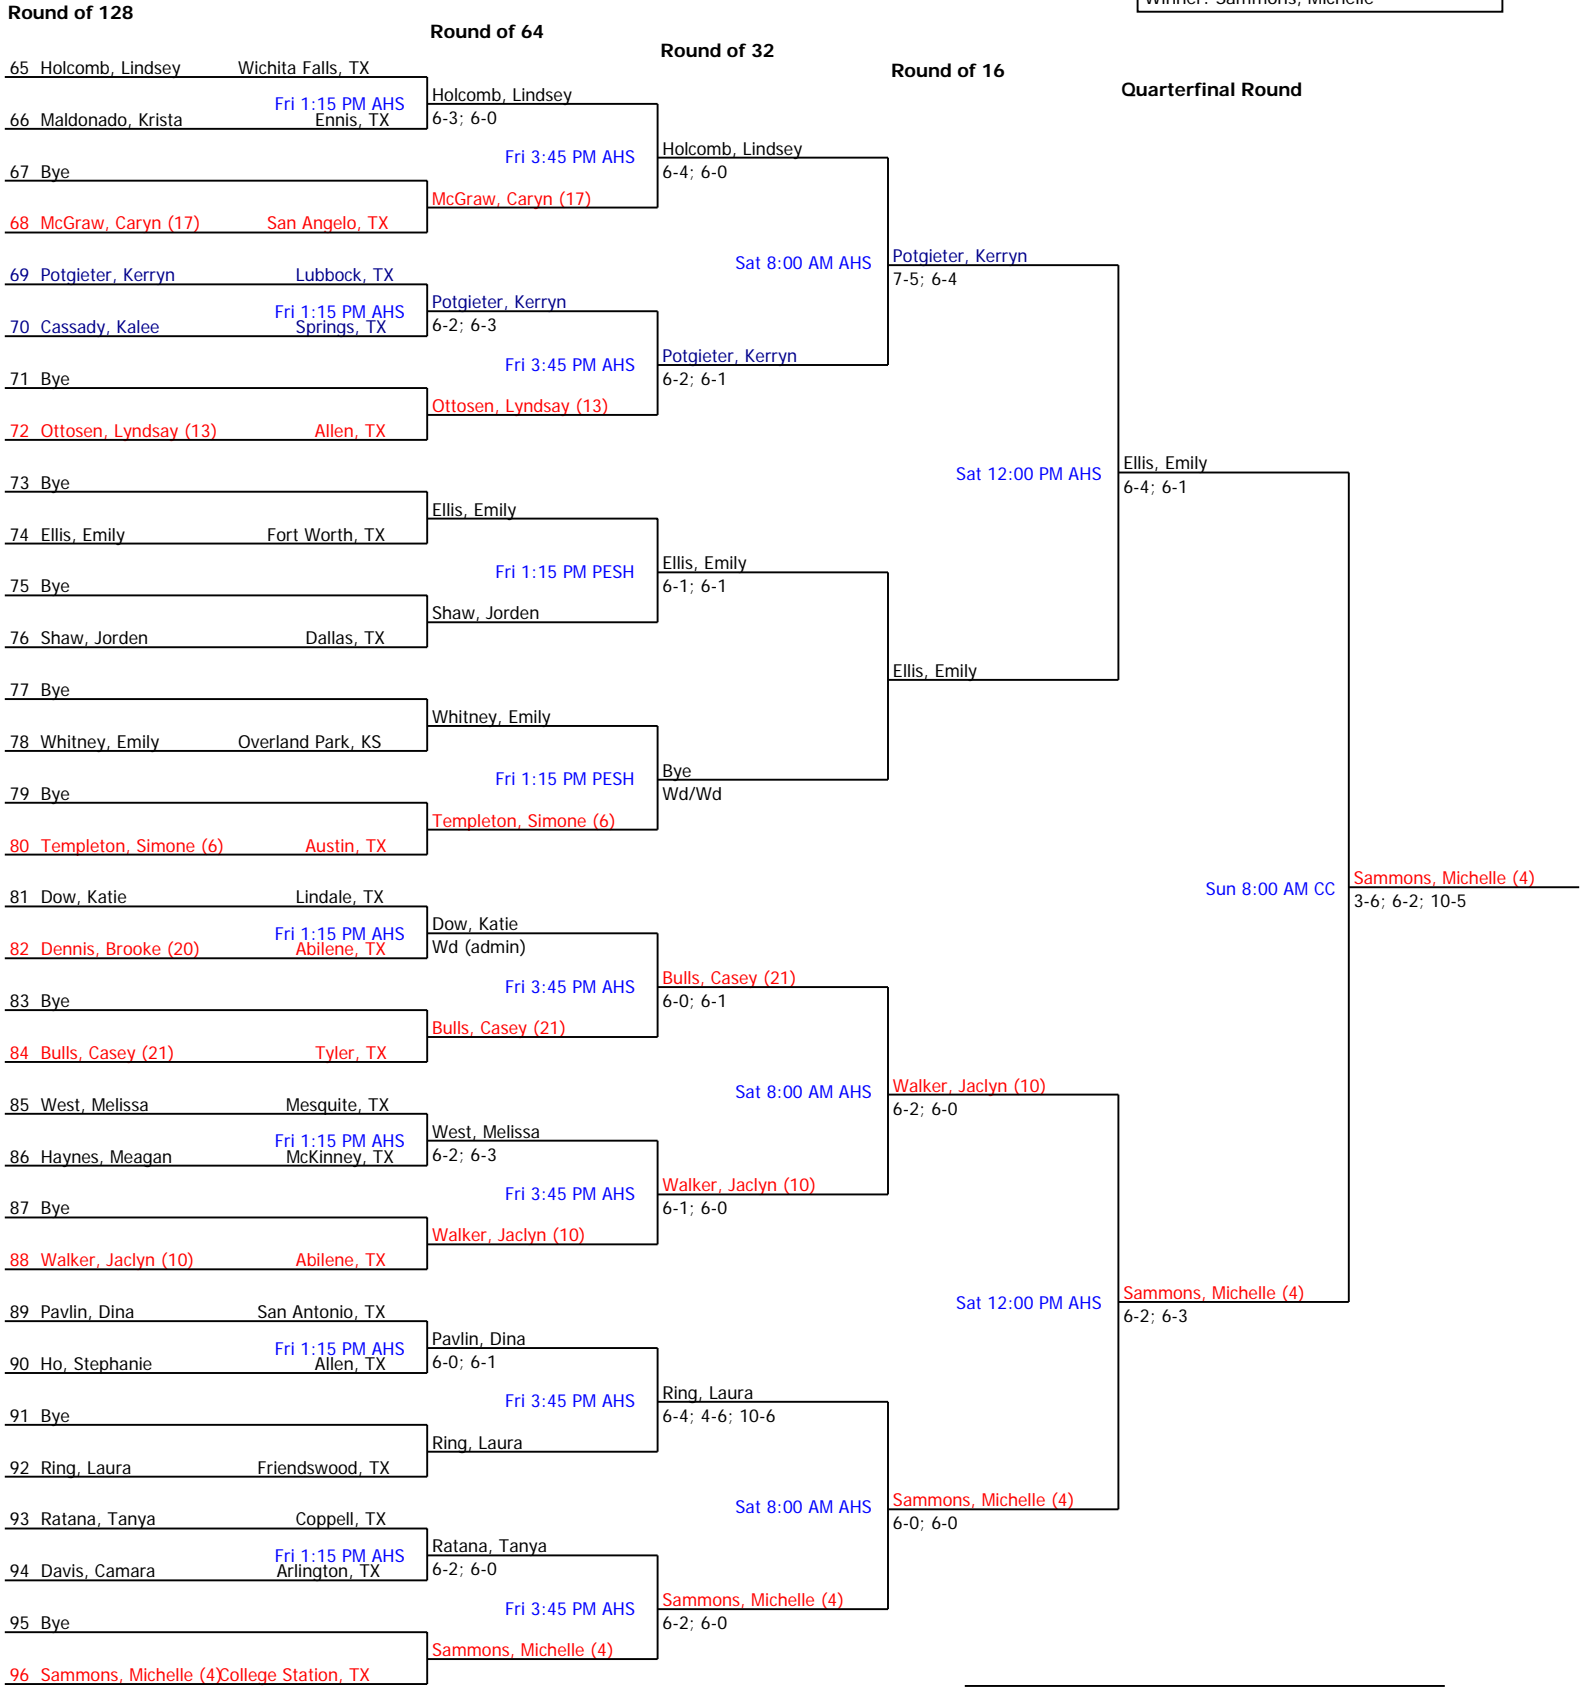

2008 ITA Summer Circuit Tournament (Non-Sanctioned)		Seeded Players			
Collin County Community College	Women's Open Singles	1. Vanderdrift, S.	5. Turpin, Ashley	9. Holtzhause, K.	13. Ottosen, L.
City/State: Plano, TX	Section: Texas	2. Gajic, Katarina	6. Templeton, S.	10. Walker, Jaclyn	14. Wilhelm, Rachel
Director: Martin Berryman	Referee:	3. Garland, Kelsy	7. Amo, Christina	11. MacKenzie, S.	15. Kazarova, N.
Phone: 972-881-5884	Date: 07/11/2008 - 07/14/2008	4. Sammons, M.	8. Christenson, N.	12. Mainz, Lisa	16. Henry, A.
				Winner: Sammons, Michelle	

Referee's Signature