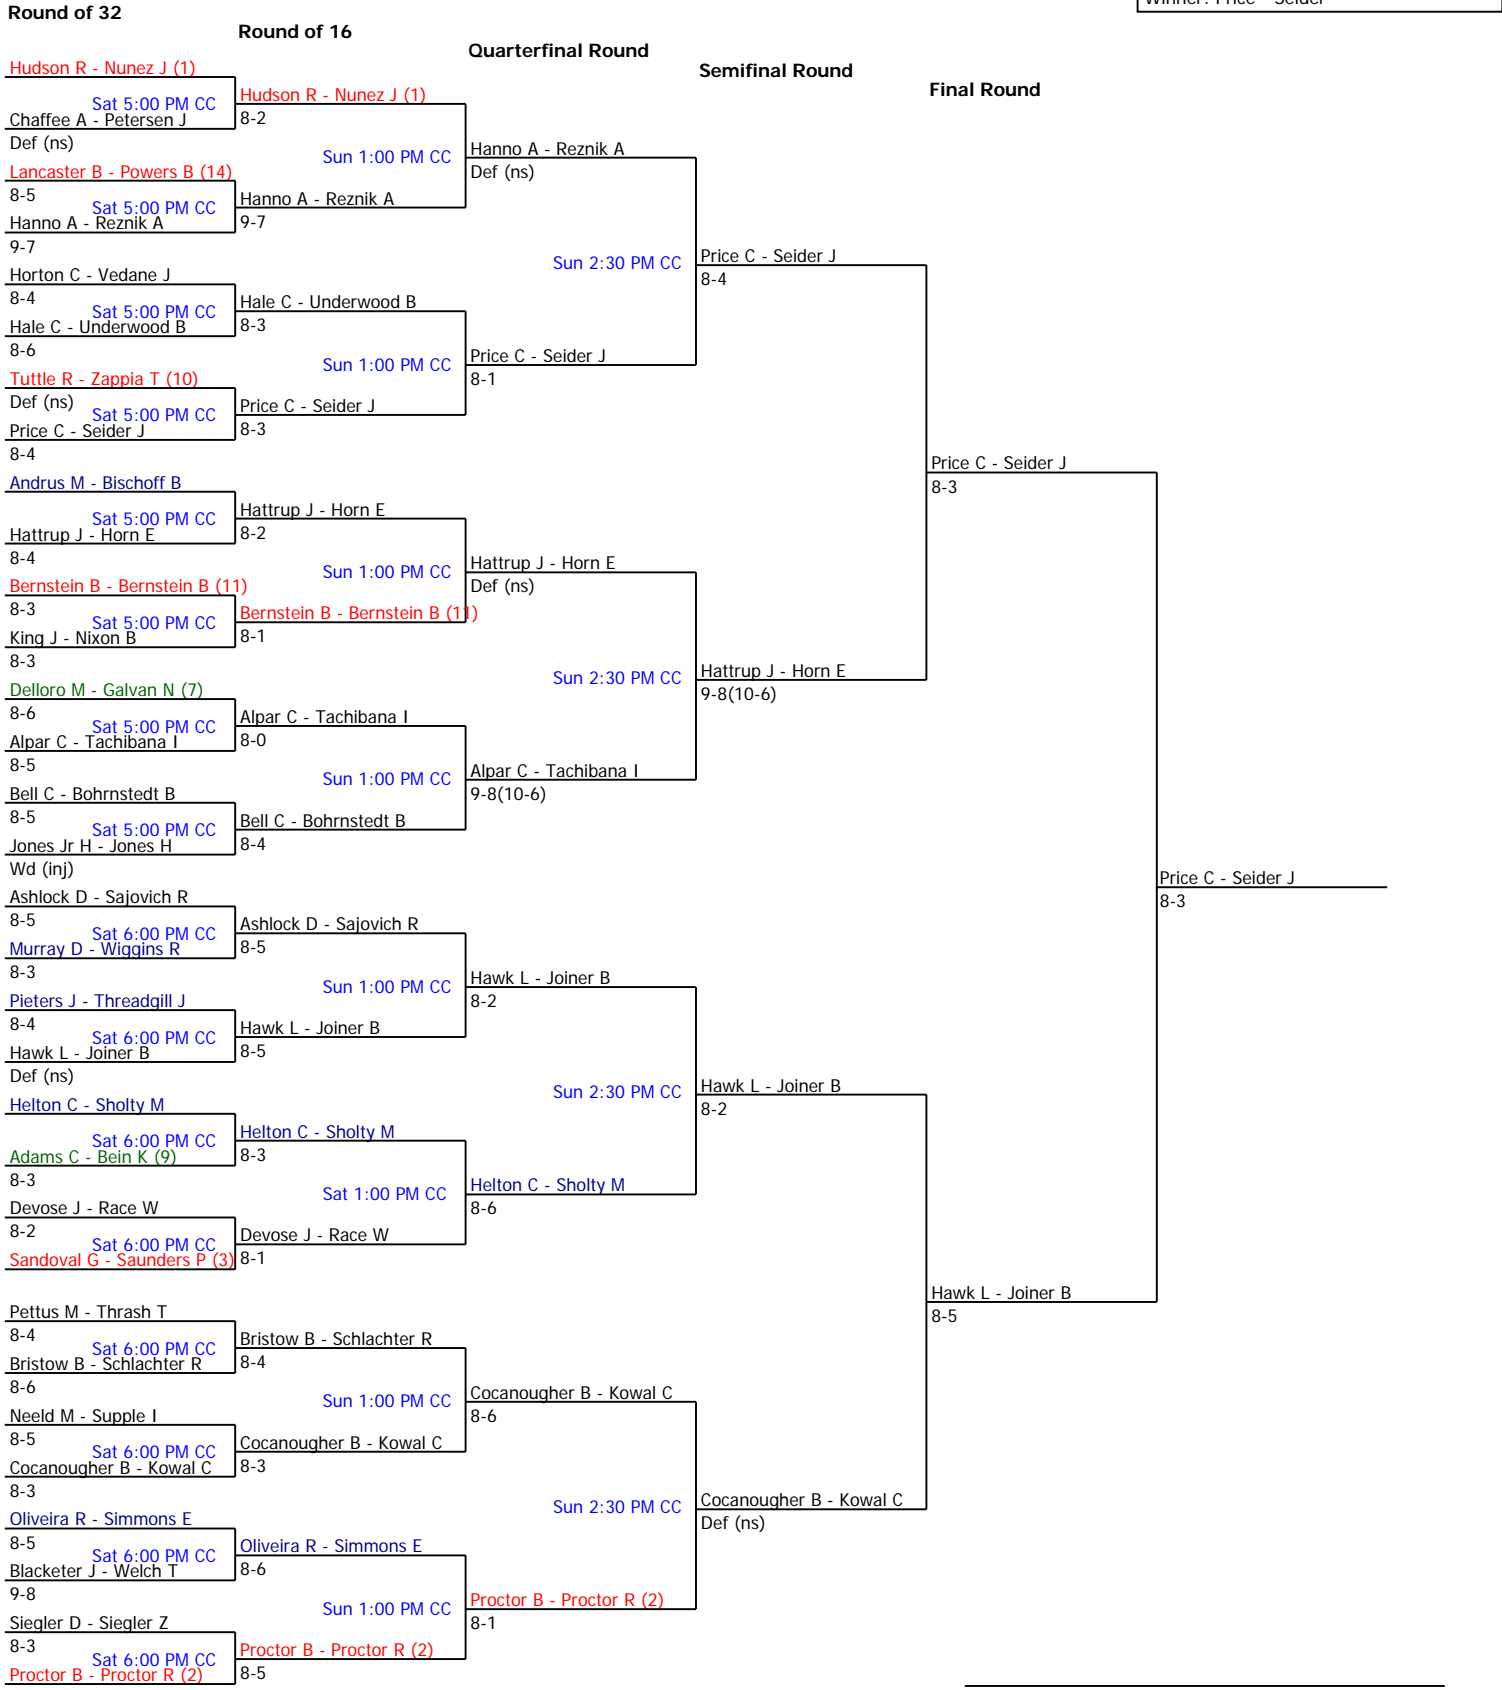

2008 ITA Summer Circuit Tournament (Non-Sanctioned)		Seeded Players			
Collin County Community College	Men's Open Doubles	1. Hudson - Nunez	5. Pazos - Pazos	9. Adams - Bein	13. Boecker - Mund...
City/State: Plano, TX	Section: Texas	2. Proctor - Proc...	6. Hudelson - Wig...	10. Tuttle - Zappia	14. Lancaster - Po...
Director: Martin Berryman	Referee:	3. Sandoval - Sau...	7. Delloro - Galv...	11. Bernstein - Be...	15. Mabe - Thomas
Phone: 972-881-5884	Date: 07/11/2008 - 07/14/2008	4. Hwang - Mears	8. Dobbs - Nash	12. Bulls - Nichols	16. Collins - Turp...
				Winner: Price - Seider	

Referee's Signature