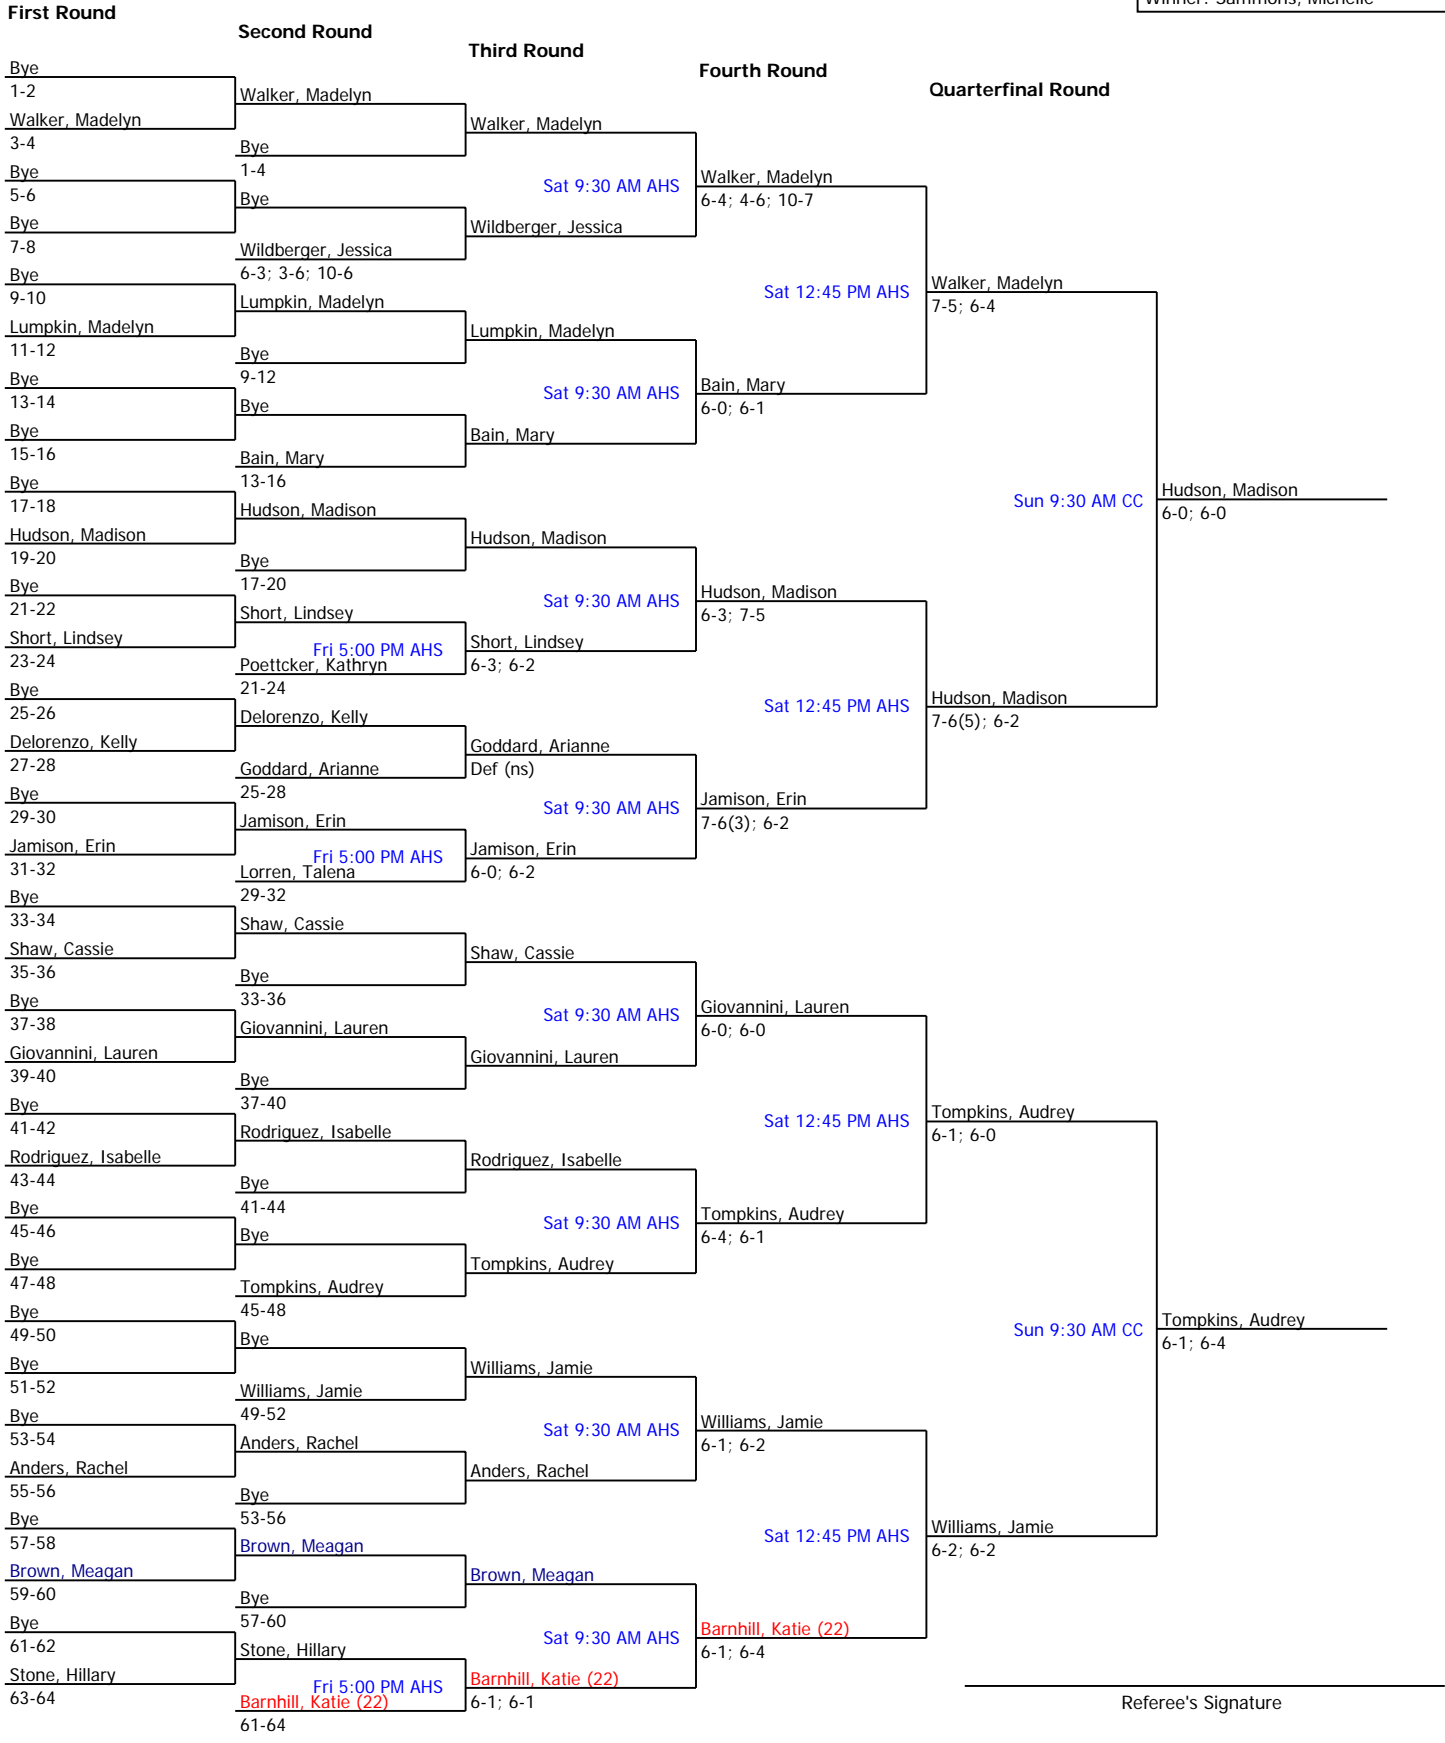

2008 ITA Summer Circuit Tournament (Non-Sanctioned)		Seeded Players			
Collin County Community College	Women's Open Singles Consolation	17. McGraw, Caryn	21. Bulls, Casey		
City/State: Plano, TX	Section: Texas	18. Roberts, Leah	22. Barnhill, Katie		
Director: Martin Berryman	Referee:	19. Holzinger, M.			
Phone: 972-881-5884	Date: 07/11/2008 - 07/14/2008	20. Dennis, Brooke			

Winner: Sammons, Michelle