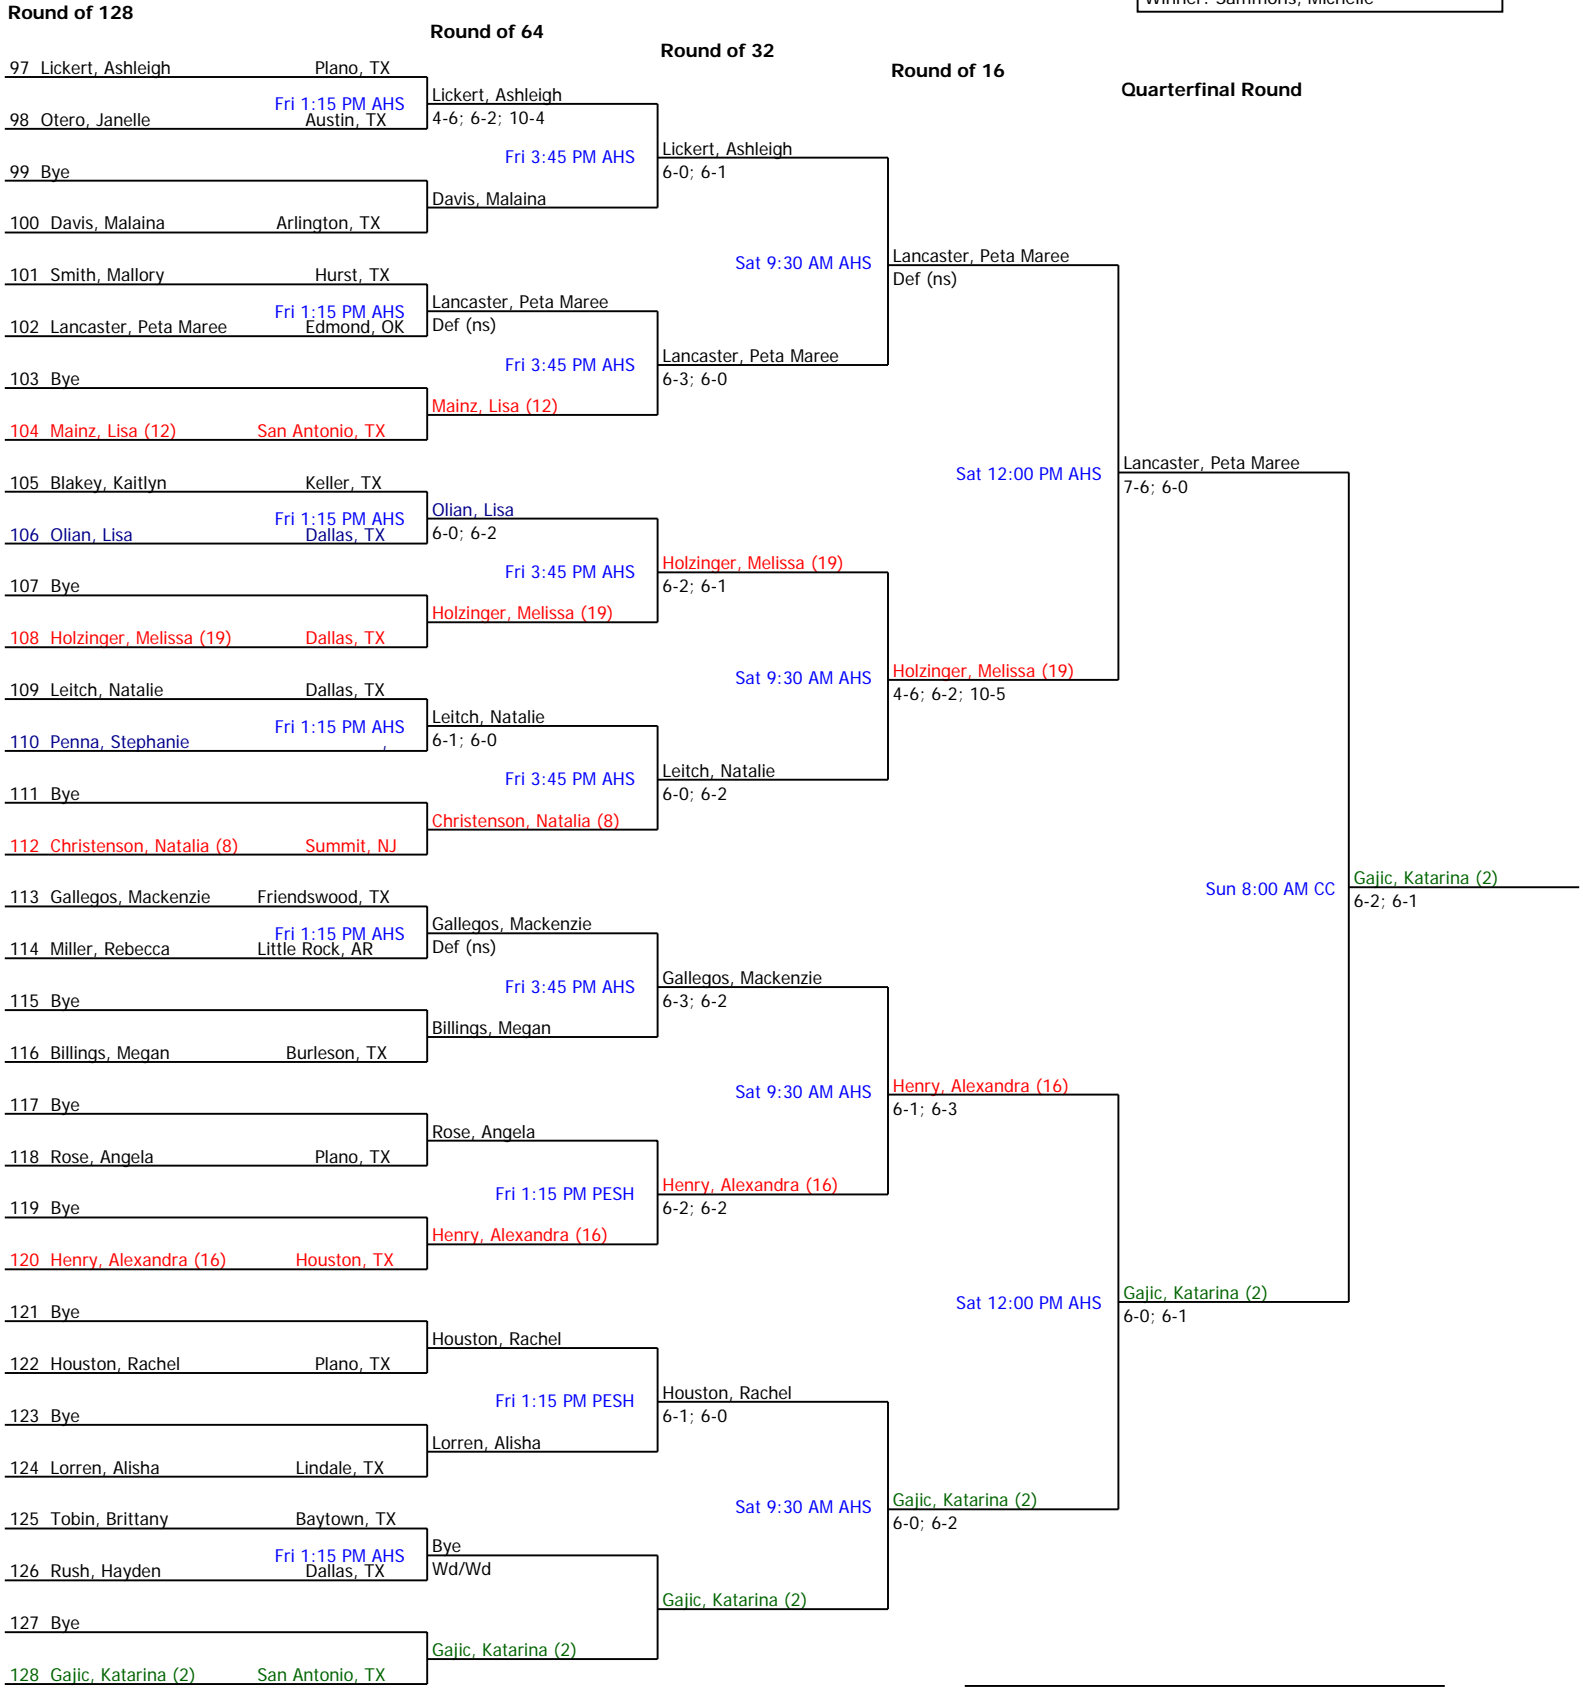

2008 ITA Summer Circuit Tournament (Non-Sanctioned)		Seeded Players			
Collin County Community College	Women's Open Singles	17. McGraw, Caryn	21. Bulls, Casey		
City/State: Plano, TX	Section: Texas	18. Roberts, Leah	22. Barnhill, Katie		
Director: Martin Berryman	Referee:	19. Holzinger, M.			
Phone: 972-881-5884	Date: 07/11/2008 - 07/14/2008	20. Dennis, Brooke			

Winner: Sammons, Michelle

Referee's Signature