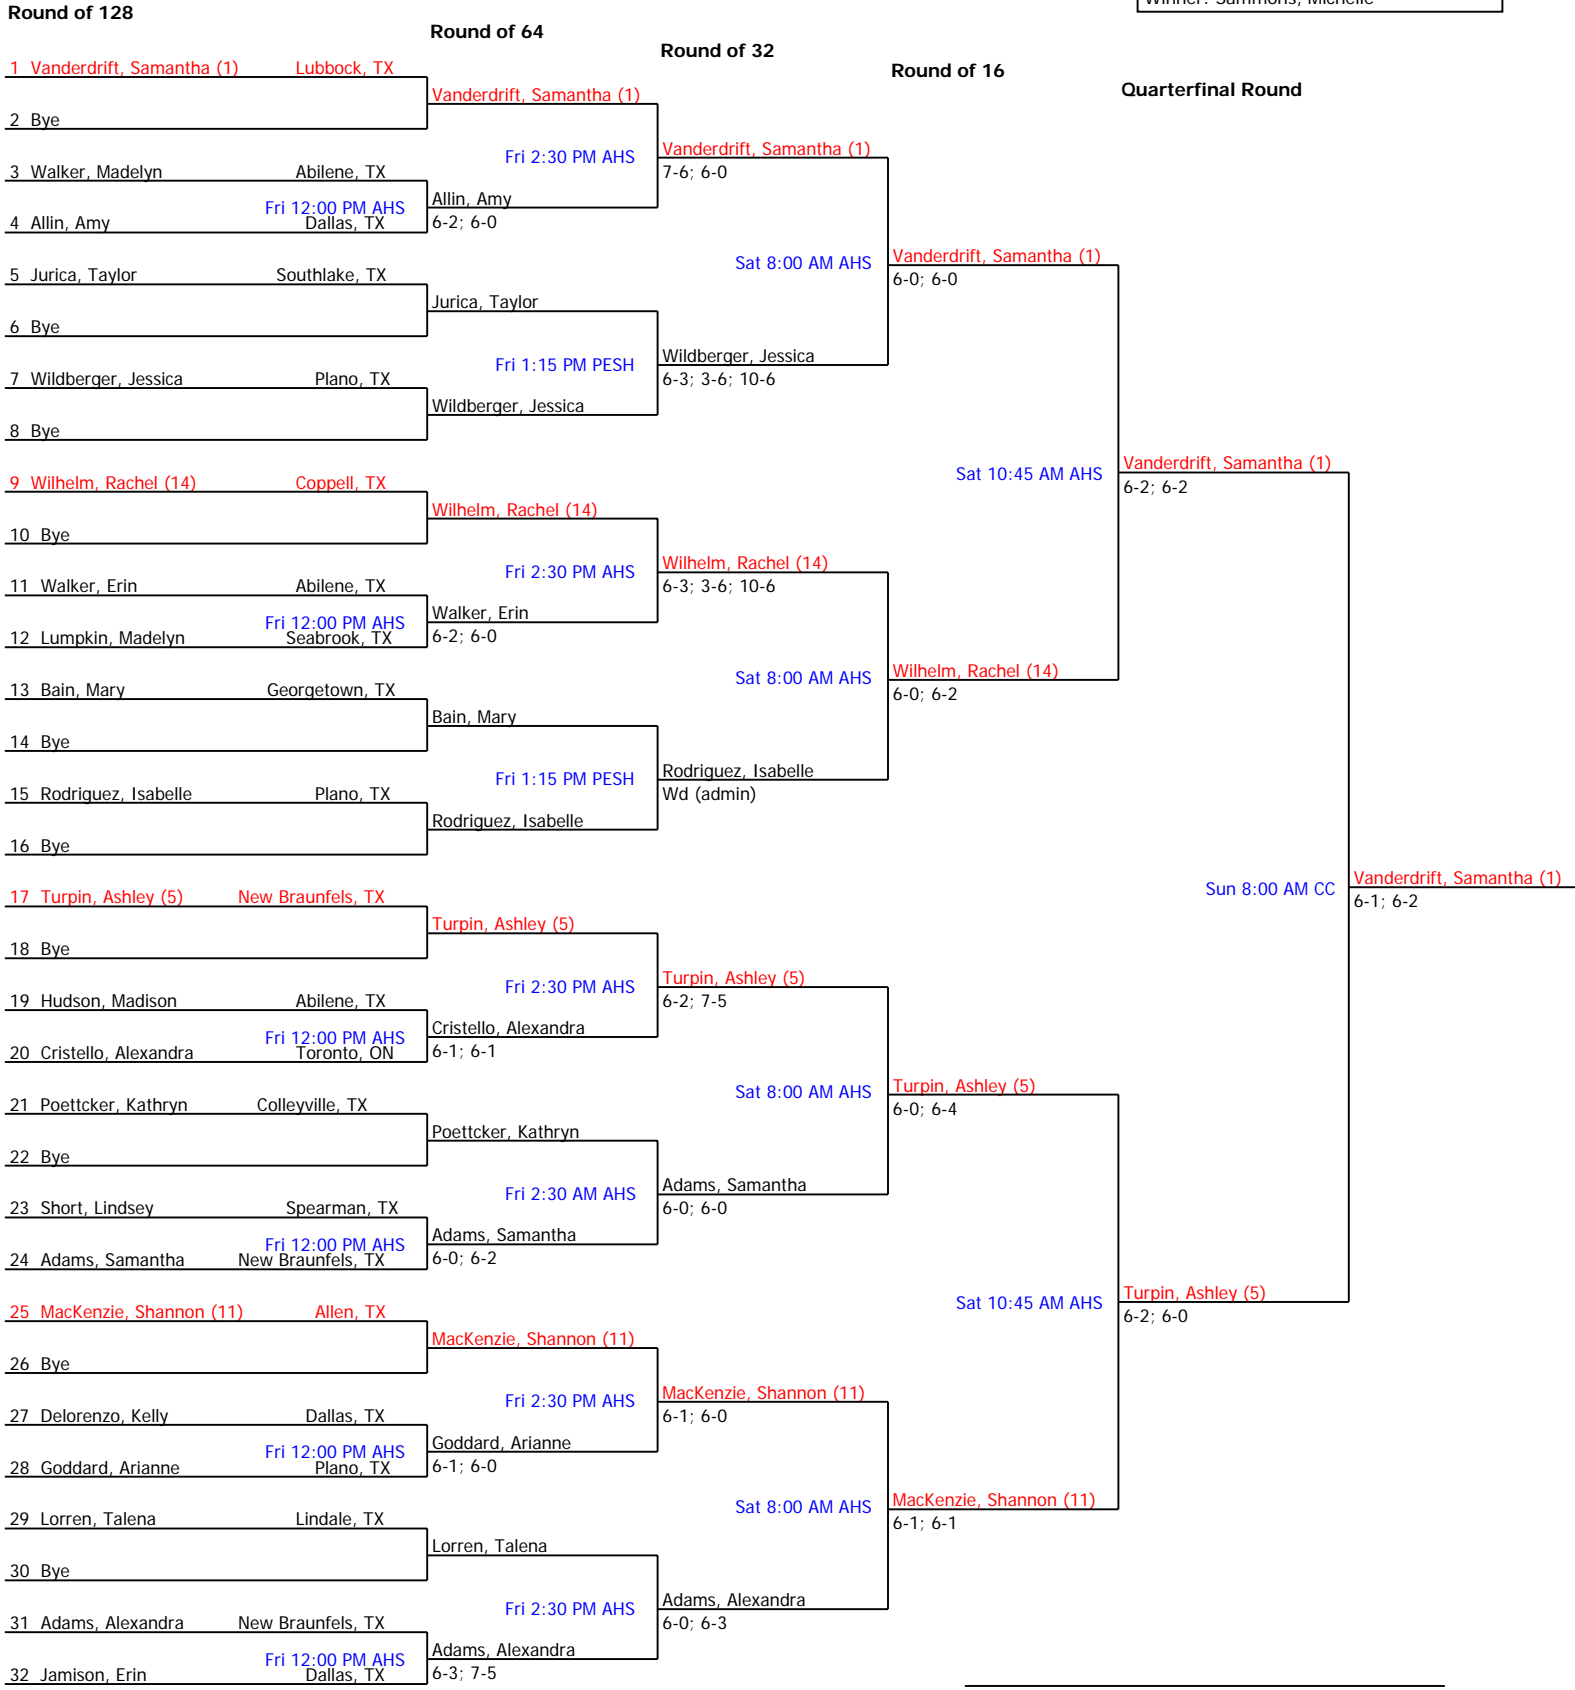

2008 ITA Summer Circuit Tournament (Non-Sanctioned)		Seeded Players			
Collin County Community College	Women's Open Singles	1. Vanderdrift, S.	5. Turpin, Ashley	9. Holtzhouse, K.	13. Ottosen, L.
City/State: Plano, TX	Section: Texas	2. Gajic, Katarina	6. Templeton, S.	10. Walker, Jaclyn	14. Wilhelm, Rachel
Director: Martin Berryman	Referee:	3. Garland, Kelsy	7. Amo, Christina	11. MacKenzie, S.	15. Kazarova, N.
Phone: 972-881-5884	Date: 07/11/2008 - 07/14/2008	4. Sammons, M.	8. Christenson, N.	12. Mainz, Lisa	16. Henry, A.
				Winner: Sammons, Michelle