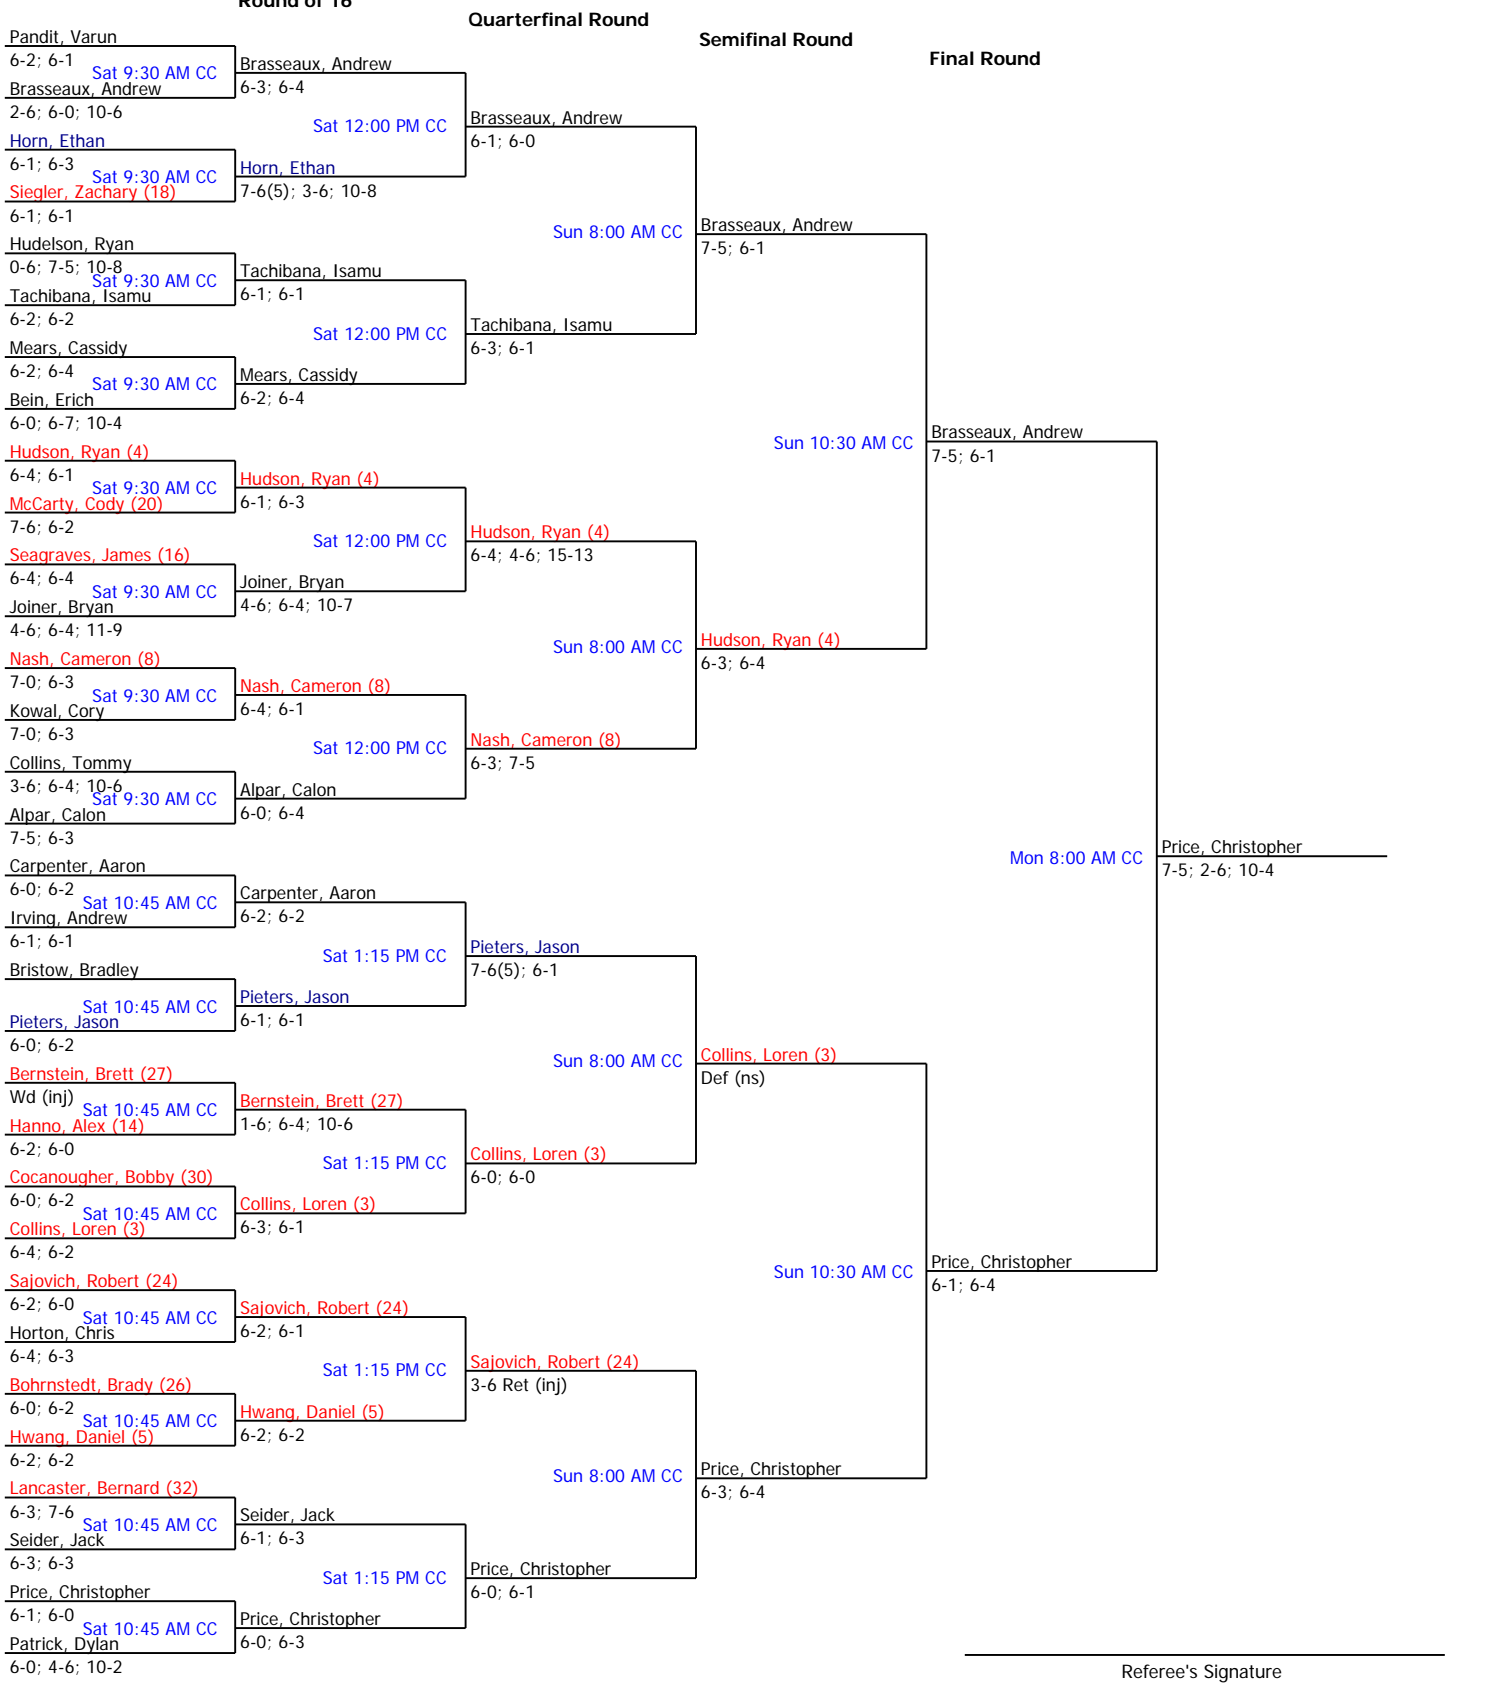

2008 ITA Summer Circuit Tournament (Non-Sanctioned)		Seeded Players			
Collin County Community College	Men's Open Singles	1. Chijoff-Evans,...	5. Hwang, Daniel	9. Weil, Tanner	13. Proctor, Brett
City/State: Plano, TX	Section: Texas	2. Hoover, Colin	6. Nunez, Juan	10. Supple, Ian	14. Hanno, Alex
Director: Martin Berryman	Referee:	3. Collins, Loren	7. Powers, Brett	11. Neeld, Matthew	15. Reznik, Andrew
Phone: 972-881-5884	Date: 07/11/2008 - 07/14/2008	4. Hudson, Ryan	8. Nash, Cameron	12. Hawk, Luke	16. Seagraves, J.
				Winner: Price, Christopher	

Round of 32