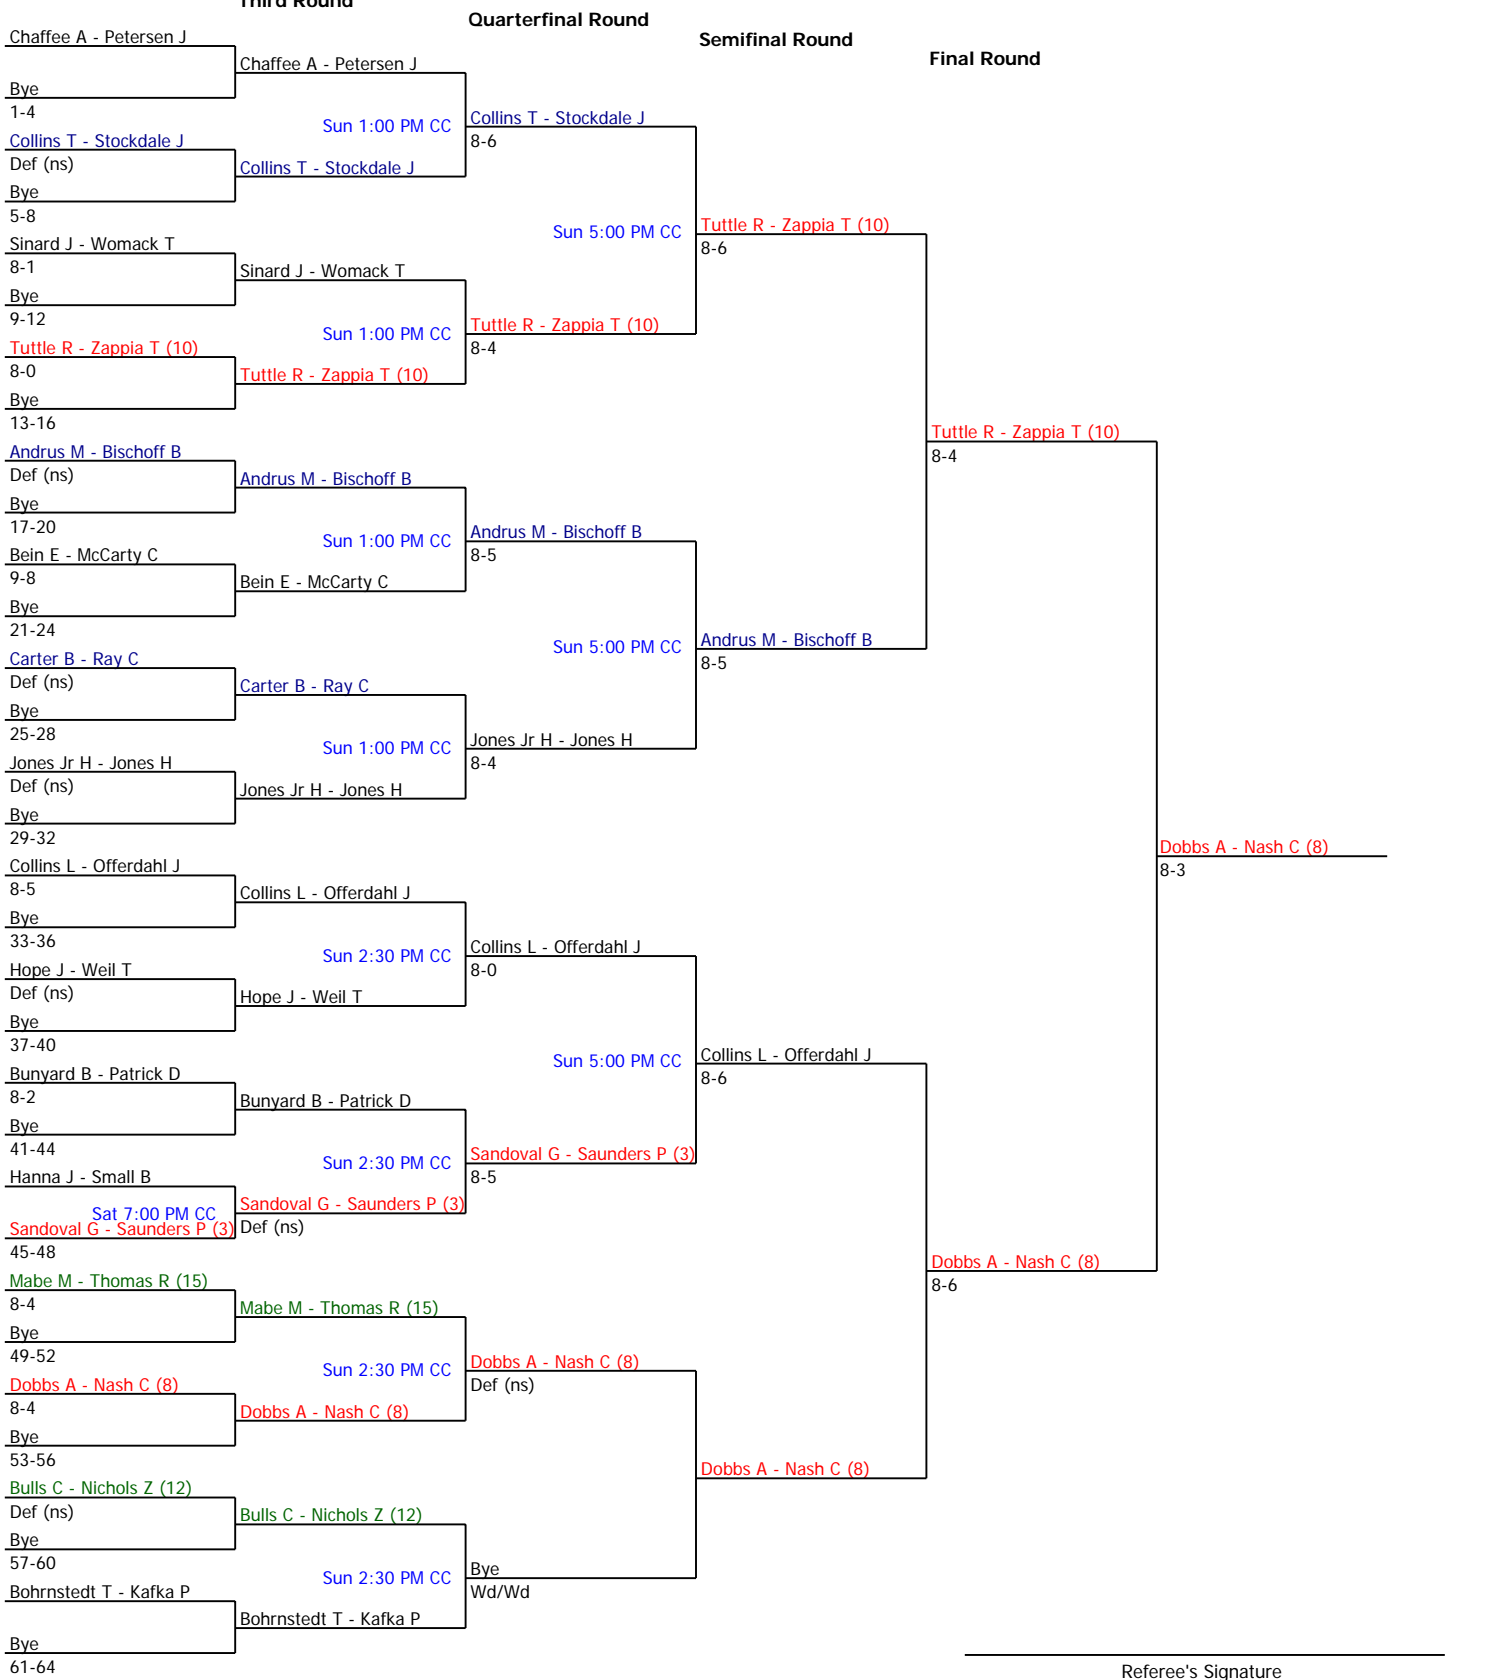

2008 ITA Summer Circuit Tournament (Non-Sanctioned)		Seeded Players			
Collin County Community College	Men's Open Doubles Consolation	1. Hudson - Nunez	5. Pazos - Pazos	9. Adams - Bein	13. Boecker - Mund...
City/State: Plano, TX	Section: Texas	2. Proctor - Proc...	6. Hudelson - Wig...	10. Tuttle - Zappia	14. Lancaster - Po...
Director: Martin Berryman	Referee:	3. Sandoval - Sau...	7. Delloro - Galv...	11. Bernstein - Be...	15. Mabe - Thomas
Phone: 972-881-5884	Date: 07/11/2008 - 07/14/2008	4. Hwang - Mears	8. Dobbs - Nash	12. Bulls - Nichols	16. Collins - Turp...
				Winner: Price - Seider	

Second Round