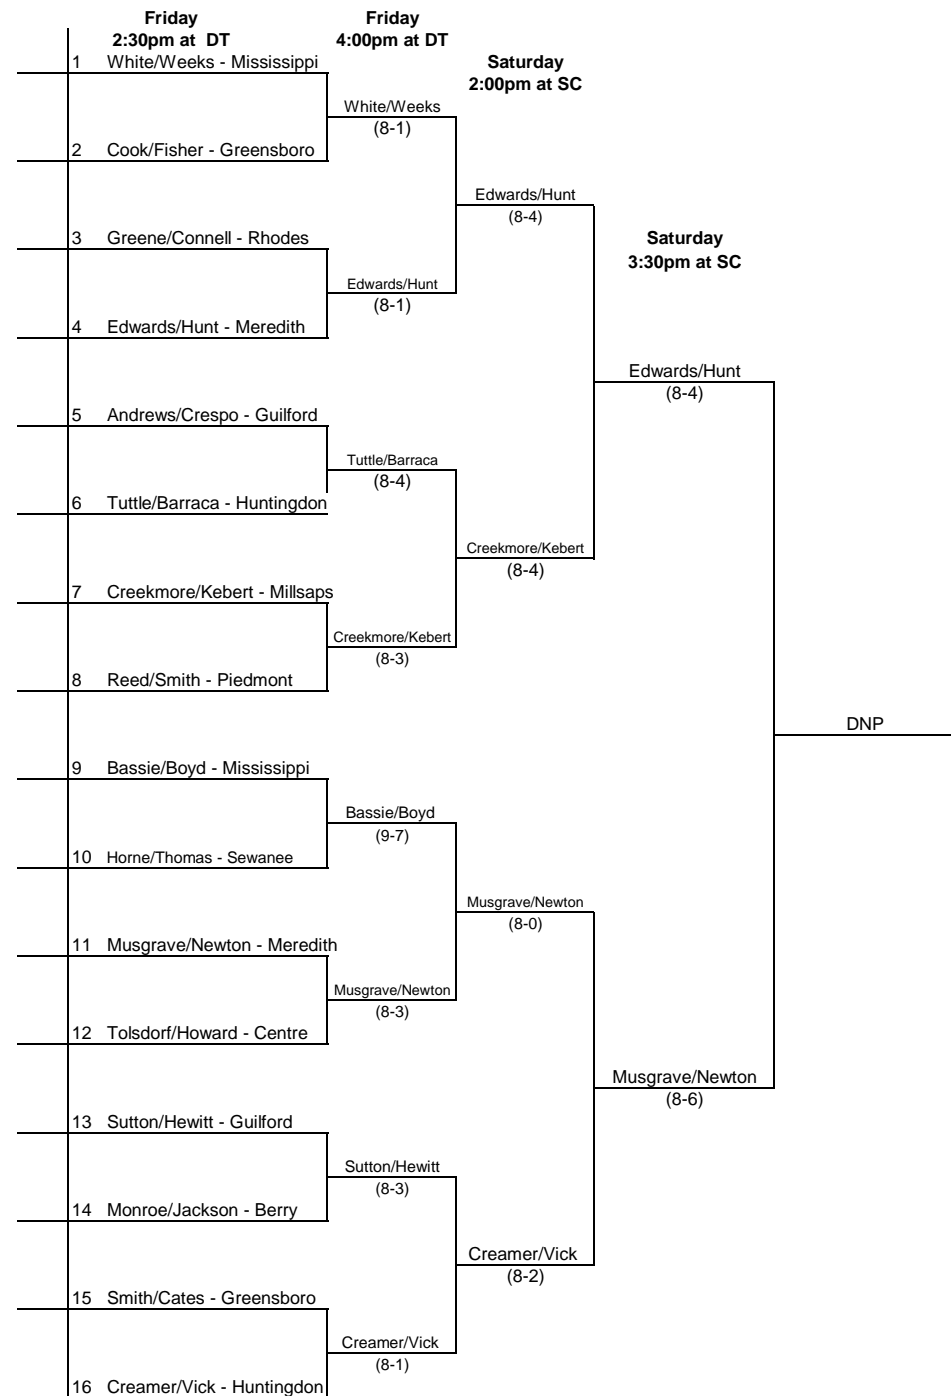

Friday 4pm

see locations below

Clark/Dawson

(8-0)

WP

Patel/Pearsall

(9-7)

Lawrence/Johnson

2011 USTA/ITA South Region Championships
 Main Draw Consolation - Losers Lines 49-64

Friday at 12:30 at SC

Saturday 10am at SC Saturday 12:30am at SC

49-50	Beaver, Methodist			
		Sanguily 8-2		
51-52	Sanguily, Berry			
			Sanguily 8-3	
53-54	Patton, Agnes Scott			
		Phipps 8-4		
55-56	Phipps, Rhodes			
				Sanguily 8-1
57-58	Petruska, Methodist			
		Petruska 8-5		
59-60	Crespo, Guilford			
			Brooks 8-4	
61-62	Sanford, Mississippi			
		Brooks 8-6		
63-64	Brooks, Methodist			

2011 USTA/ITA South Region Championships

B Draw Singles and Doubles

Hosted by Emory University September 23-25

DNP

2011 USTA/ITA South Region Championships

B Draw Consolation Match

Friday at 11am at Dekalb (DT)