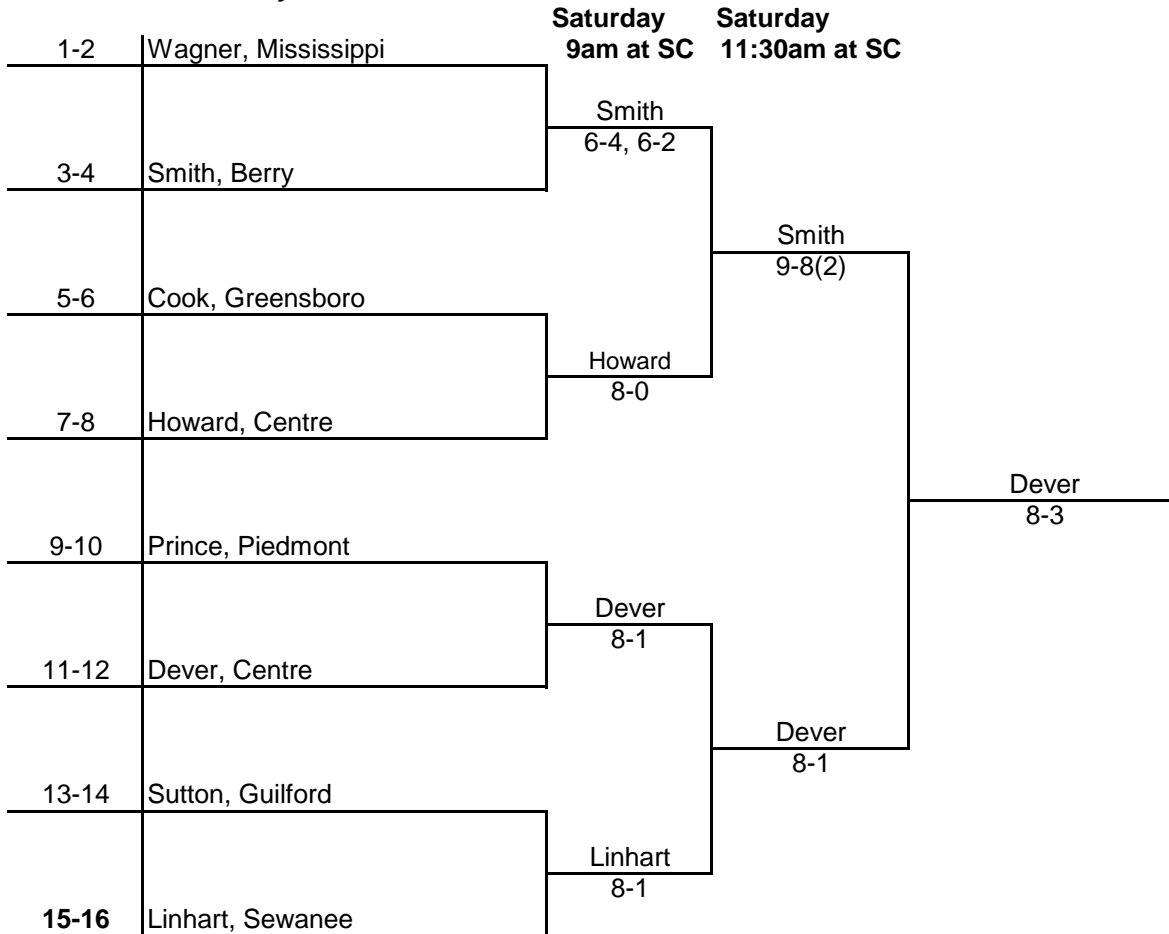

(8-3)

CHAMPIONS

Seeds

1	Clark/Dawson - Emory
2	Goodhue/Lilies - Sewanee
3	Kelly/Wylie - Emory

2011 USTA/ITA South Region Championships
 Main Draw Consolation - Losers Lines 1-16

Friday at 12:30 at WP

2011 USTA/ITA South Region Championships
Main Draw Consolation - Losers Lines 17-32