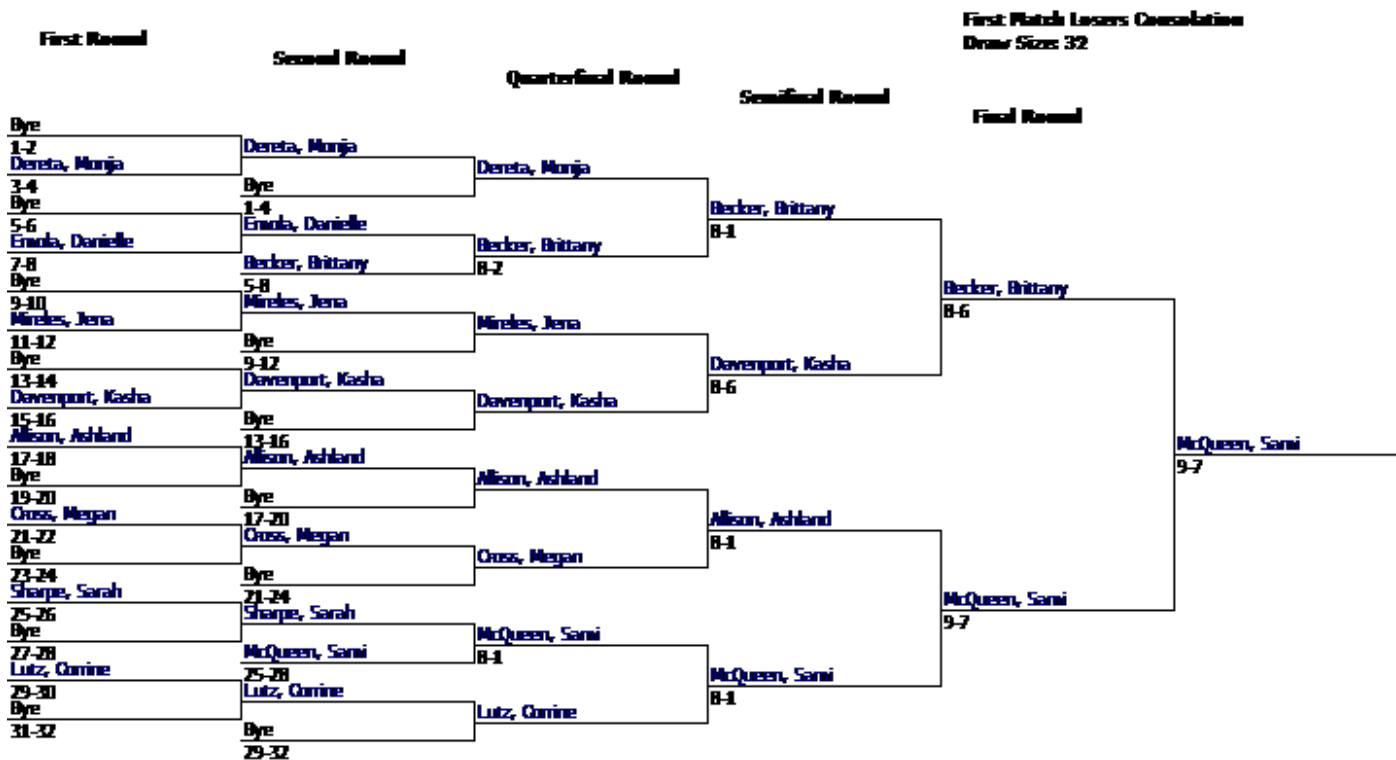

2009 WILSON/ITA CENTRAL EAST REGIONAL (-4)
Women's A Singles

2009 WILSON/ITA CENTRAL EAST REGIONAL (-4) Women's B Singles

2009 WILSON/ITA CENTRAL EAST REGIONAL (-4)
Women's B Singles

2009 WILSON/ITA CENTRAL EAST REGIONAL (-4)

Women's Open Doubles

2009 WILSON/ITA CENTRAL EAST REGIONAL (-4)
Women's Open Doubles