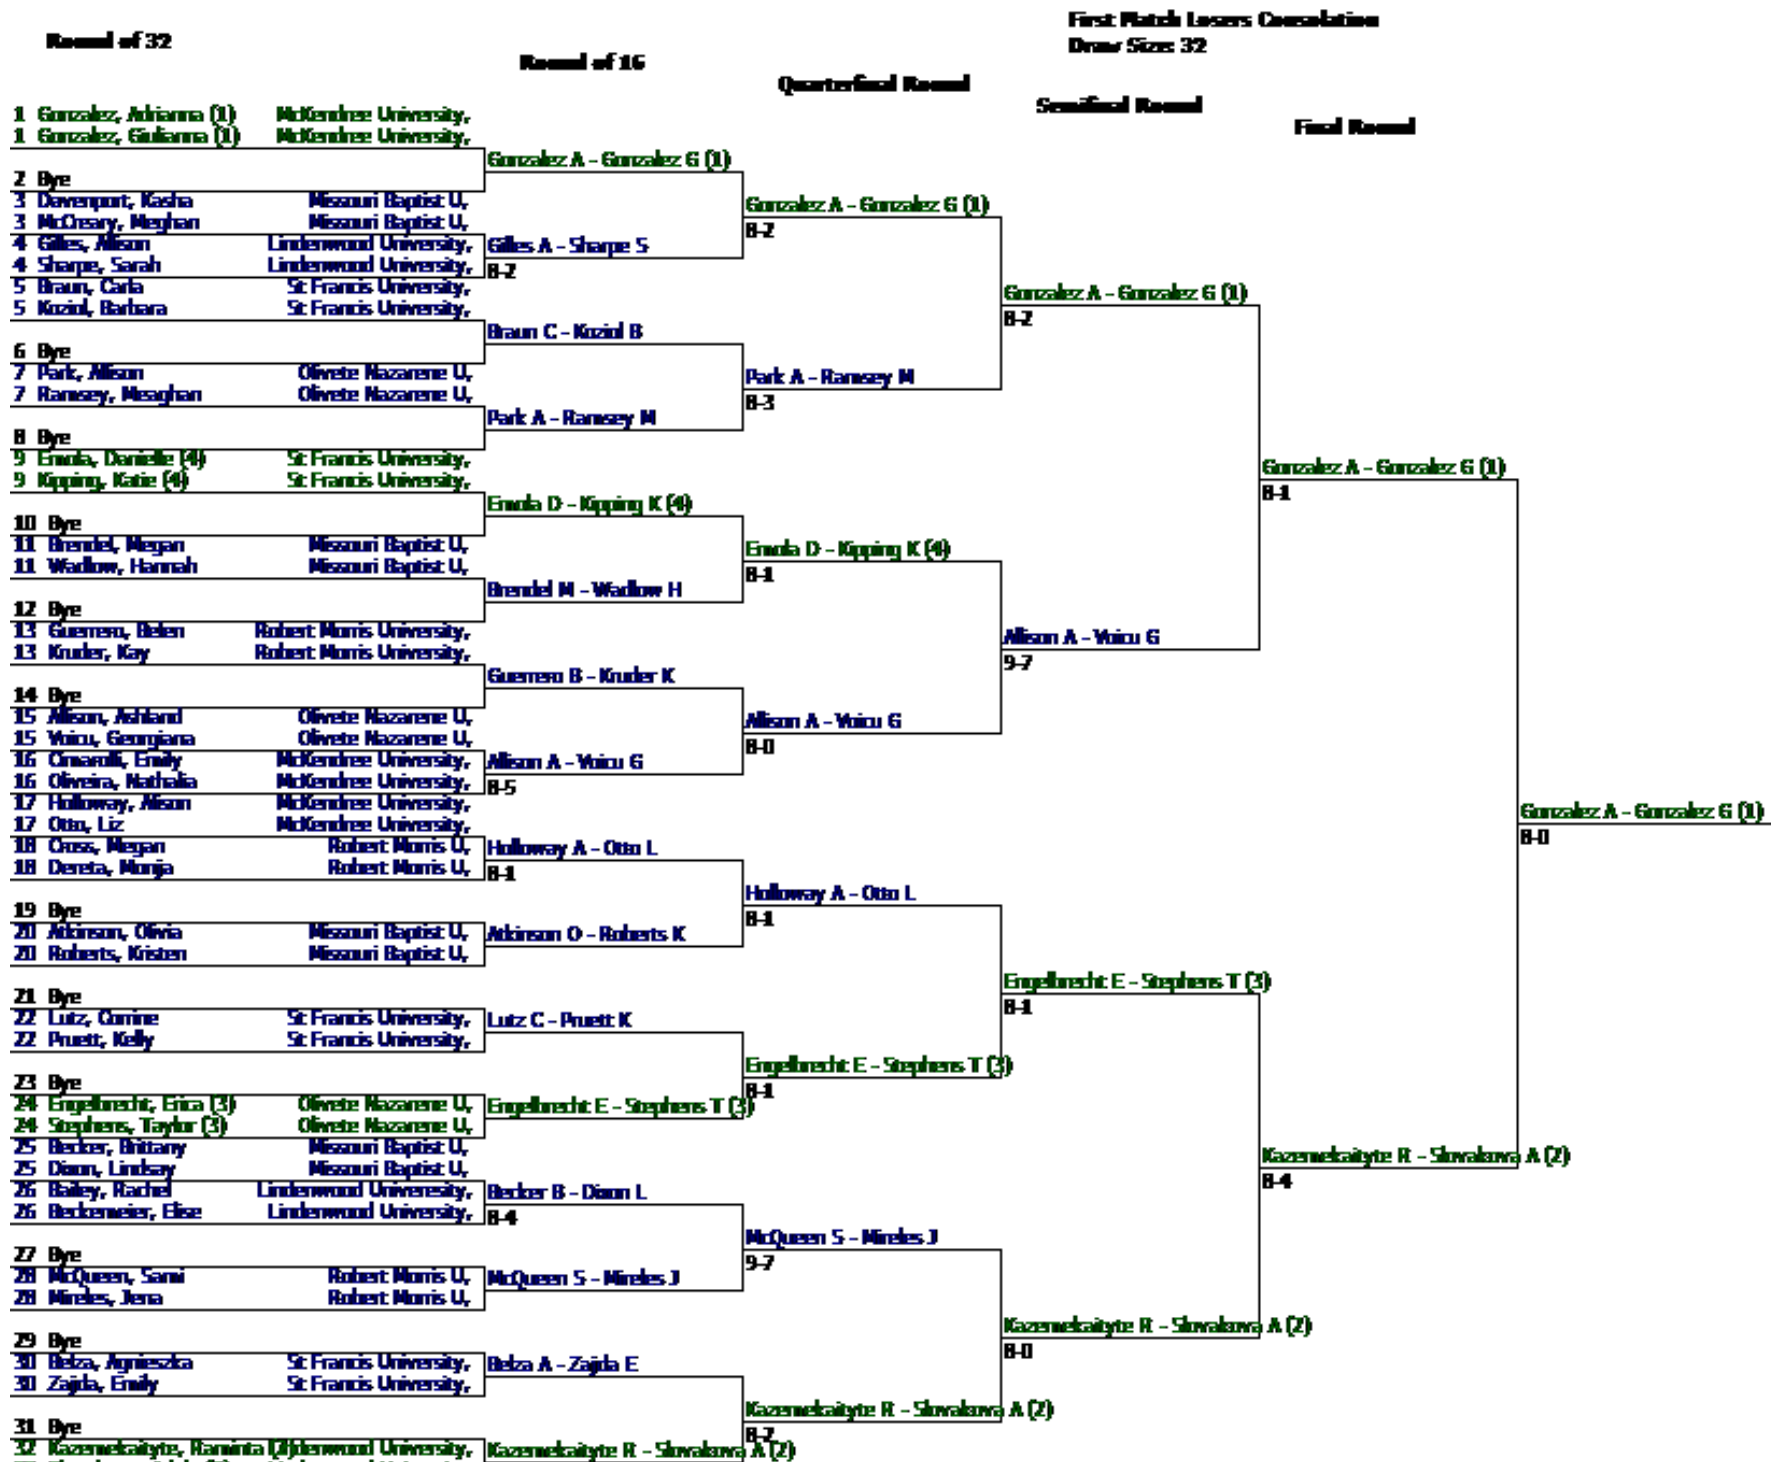

2009 WILSON/ITA CENTRAL EAST REGIONAL (-4)
Women's A Singles

2009 WILSON/ITA CENTRAL EAST REGIONAL (-4) Women's B Singles

2009 WILSON/ITA CENTRAL EAST REGIONAL (-4)
Women's B Singles

2009 WILSON/ITA CENTRAL EAST REGIONAL (-4)

Women's Open Doubles

2009 WILSON/ITA CENTRAL EAST REGIONAL (-4)
Women's Open Doubles