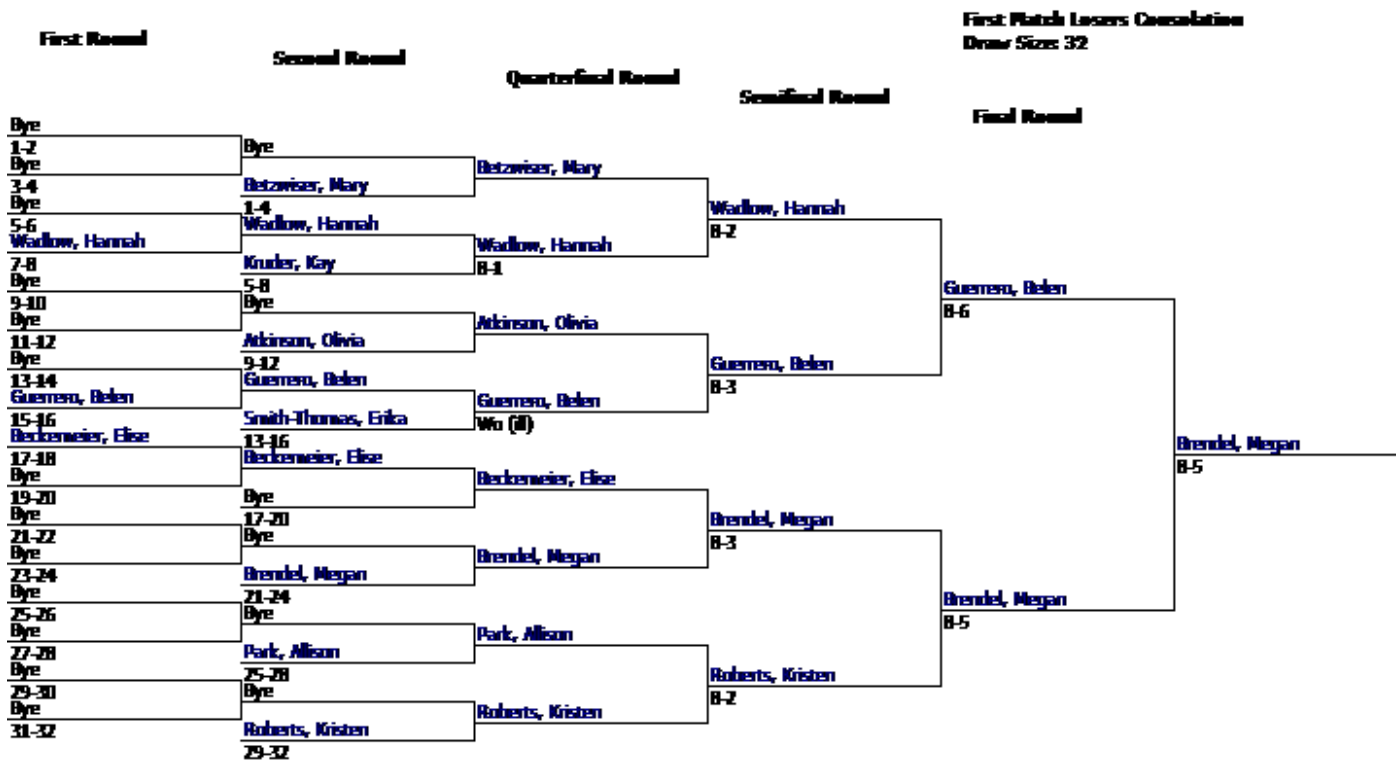

2009 WILSON/ITA CENTRAL EAST REGIONAL (-4)
Women's A Singles

2009 WILSON/ITA CENTRAL EAST REGIONAL (-4) Women's B Singles

2009 WILSON/ITA CENTRAL EAST REGIONAL (-4)
Women's B Singles

2009 WILSON/ITA CENTRAL EAST REGIONAL (-4)

Women's Open Doubles

2009 WILSON/ITA CENTRAL EAST REGIONAL (-4)
Women's Open Doubles