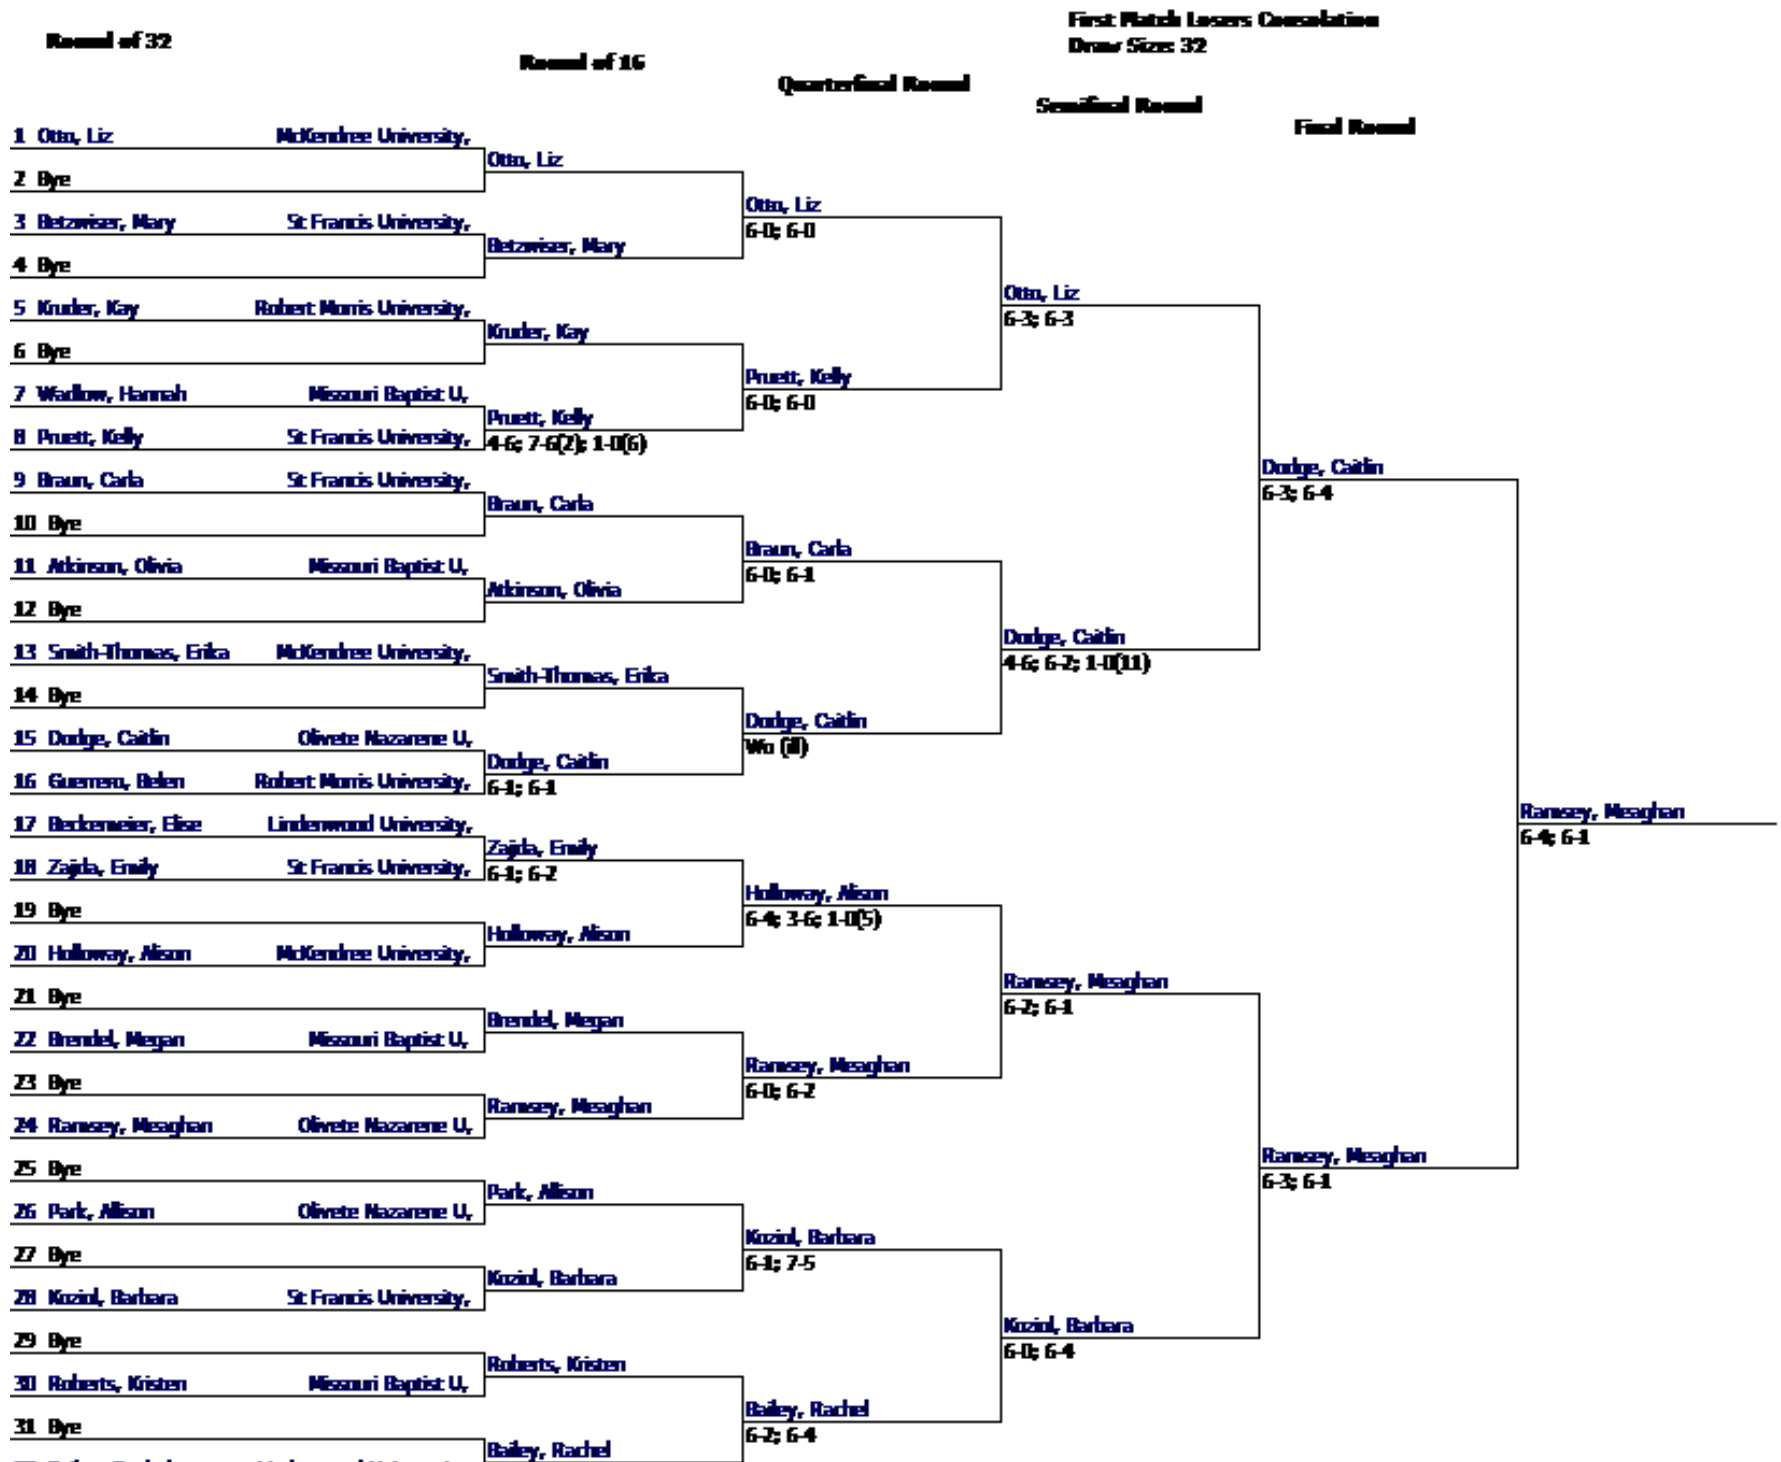

2009 WILSON/ITA CENTRAL EAST REGIONAL (-4)
Women's A Singles

2009 WILSON/ITA CENTRAL EAST REGIONAL (-4) Women's B Singles

2009 WILSON/ITA CENTRAL EAST REGIONAL (-4)
Women's B Singles

2009 WILSON/ITA CENTRAL EAST REGIONAL (-4)

Women's Open Doubles

2009 WILSON/ITA CENTRAL EAST REGIONAL (-4)
Women's Open Doubles