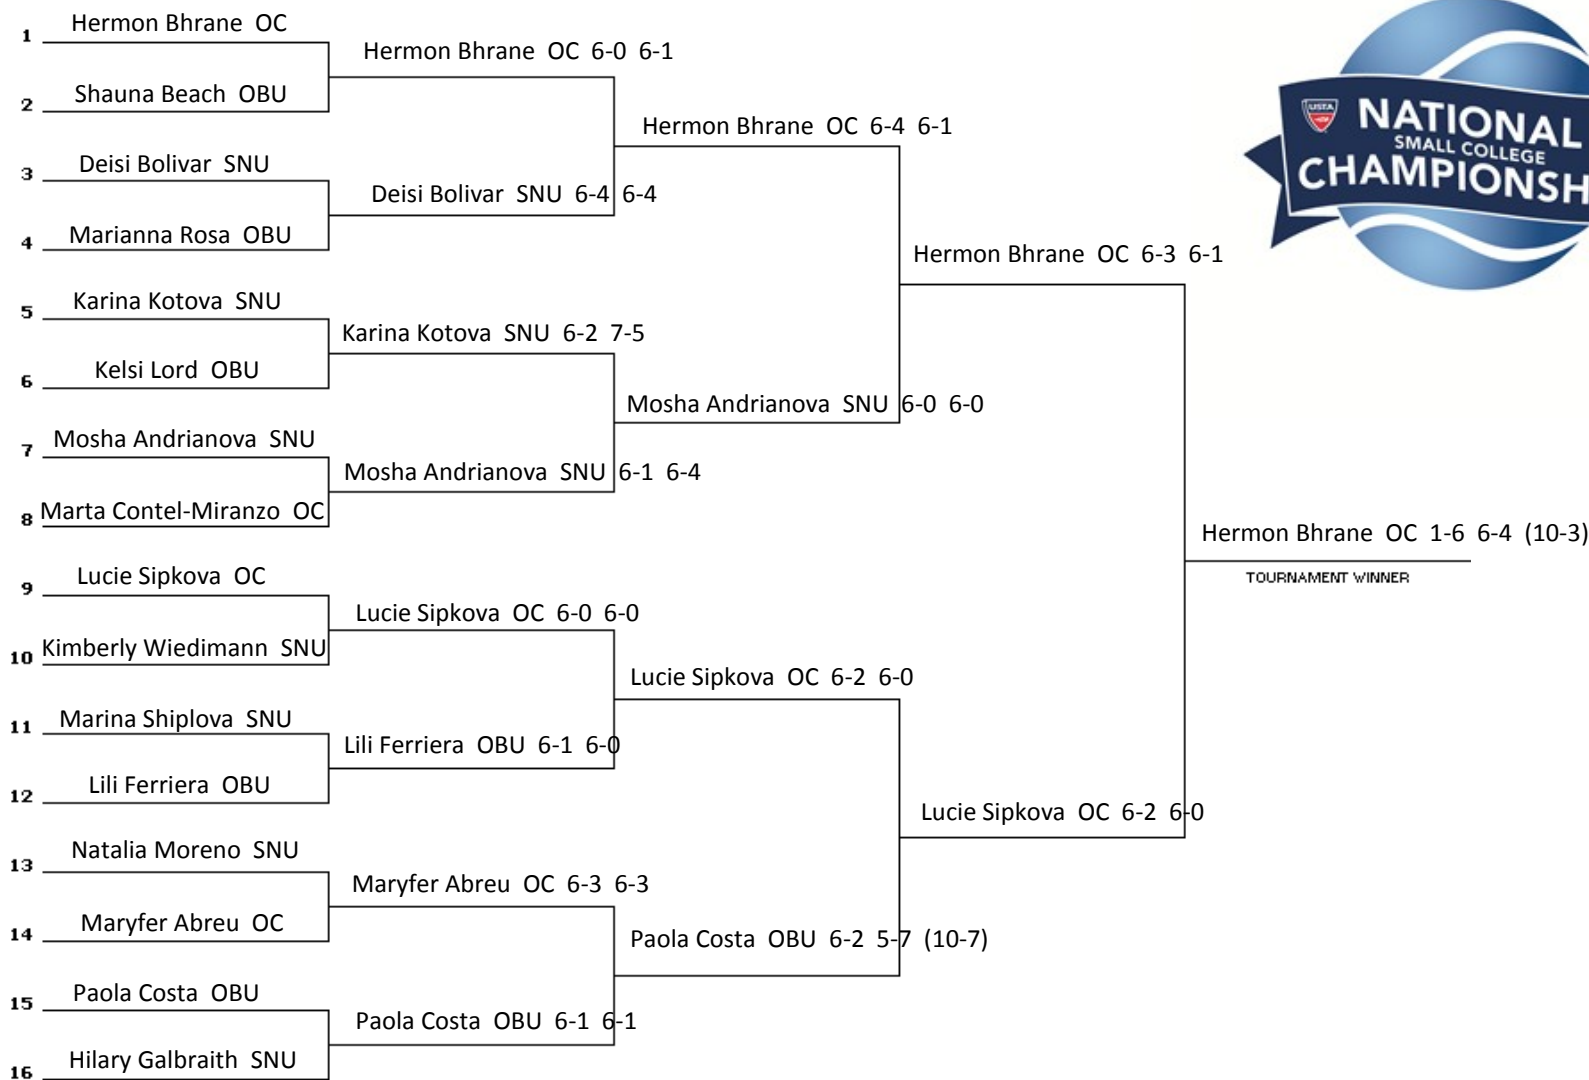

USTA/ITA 2011 Women's Southwest Re-

Oklahoma Baptist University—September 30—October 1st

Women's Singles

2011 USTA/ITA Southwest Regional

Oklahoma Baptist University, September 30th - October 1st

Women's Doubles Draw