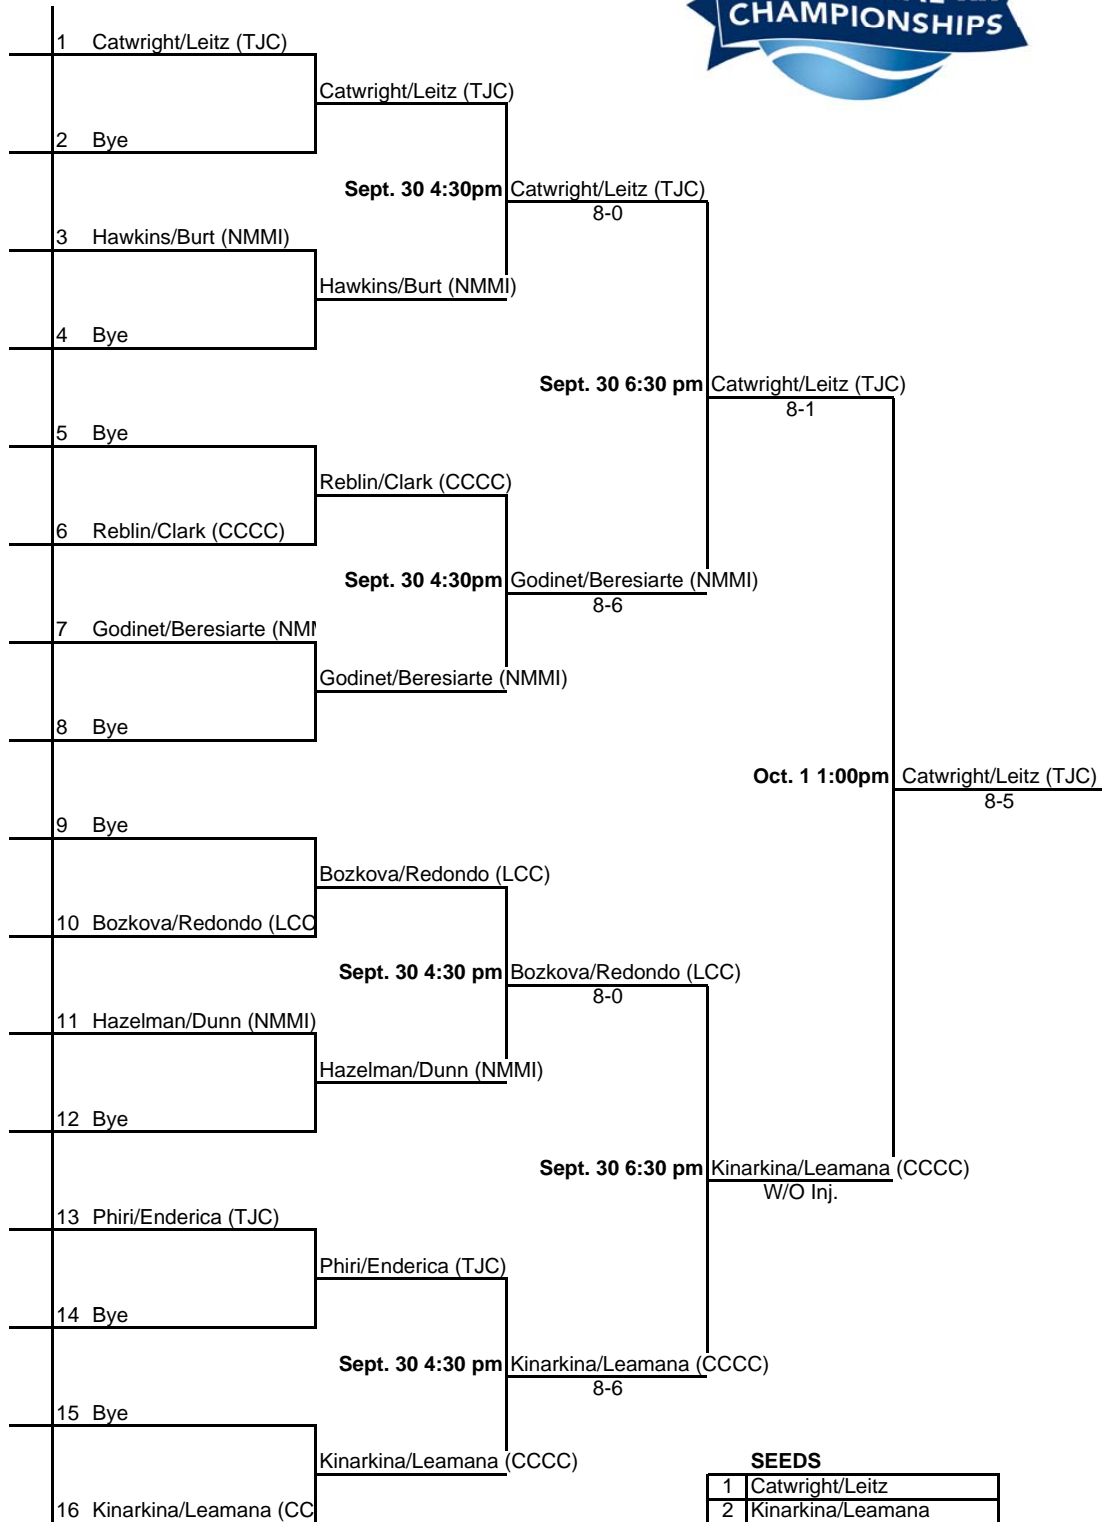

2011 USTA/ITA Junior College Women's Southwest Regional Championships

Women's Singles

Hosted by Laredo Community College

1	Kristina Kinarkina (CCCC)	Kristina Kinarkina (CCCC)			
2	Bye				
3	Bye	Sept. 30 10:00am	Kristina Kinarkina (CCCC)		
4	Samantha Dunn (NMMI)		6-0, 6-0		
5	Rachael Ballinger (NMMI)			Sept. 30 2:30pm	Nelo Phiri (TJC)
6	Nelo Phiri (TJC)	Sept. 30 8:30am	Nelo Phiri (TJC)		7-5, 6-4
7	Bianca Gonzalez (LCC)		6-0, 6-0		
8	Alyssa Hawkins (NMMI)	Sept. 30 11:30am	Nelo Phiri (TJC)		
9	Bye		6-0, 6-0		
10	Kelsey Reblin (CCCC)				Oct. 1 8:00am
11	Bye				Kerrie Catwright (TJC)
12	Kerrie Catwright (TJC)				6-3, 6-2
13	Bye			Sept. 30 1:00pm	
14	Valentina Beresiarte (NMMI)				Kerrie Catwright (TJC)
15	Calena Redondo (LCC)	Sept. 30 10:00am	Calena Redondo (LCC)		6-1, 6-0
16	Bye		6-0, 6-3		
17	Melissa Brizuela (LCC)				Oct. 1 11:00am
18	Audrey Leitz (TJC)	Sept. 30 8:30am	Audrey Leitz (TJC)		Kerrie Catwright (TJC)
19	Bye		6-0, 6-0		6-4, 6-3
20	Litia Godinet (NMMI)	Sept. 30 11:30am	Audrey Leitz (TJC)		CHAMPIONS
21	Zinnia Leamana (CCCC)		6-3, 4-6, 6-1		
22	Bye			Sept. 30 2:30pm	
23	Bye				Audrey Leitz (TJC)
24	Jennifer Bettancourt (LCC)	Sept. 30 10:00am	Jennifer Bettancourt (LCC)		2-6, 6-2, 6-3
25	Alejandra Enderica (TJC)		7-6, 6-3		
26	Jazmine Burt (NMMI)				Oct. 1 8:00am
27	Adalyn Hazelman (NMMI)	Sept. 30 8:30 am	Alejandra Enderica (TJC)		Barbora Bozkova (LCC)
28	Bye		6-0, 6-0		6-2, 6-3
29	Sharran Clark (CCCC)				
30	Bye			Sept. 30 2:30pm	
31	Bye				Barbora Bozkova (LCC)
32	Barbora Bozkova (LCC)	Sept. 30 10:00am	Barbora Bozkova (LCC)		6-3, 6-1

Seeds	
1	Kristina Kinarkina
2	Barbora Bozkova
3	Kerrie Catwright
4	Litia Godinet
5	
6	
7	
8	

2011 USTA/ITA Junior College Women's Southwest Regional Championships

Women's Doubles

Hosted by Laredo Community College

SEEDS

1	Catwright/Leitz
2	Kinarkina/Leamana
3	
4	

2011 USTA/ITA Junior College Women's Southwest Regional Championships

Women's Consolation Doubles

Hosted by Laredo Community College