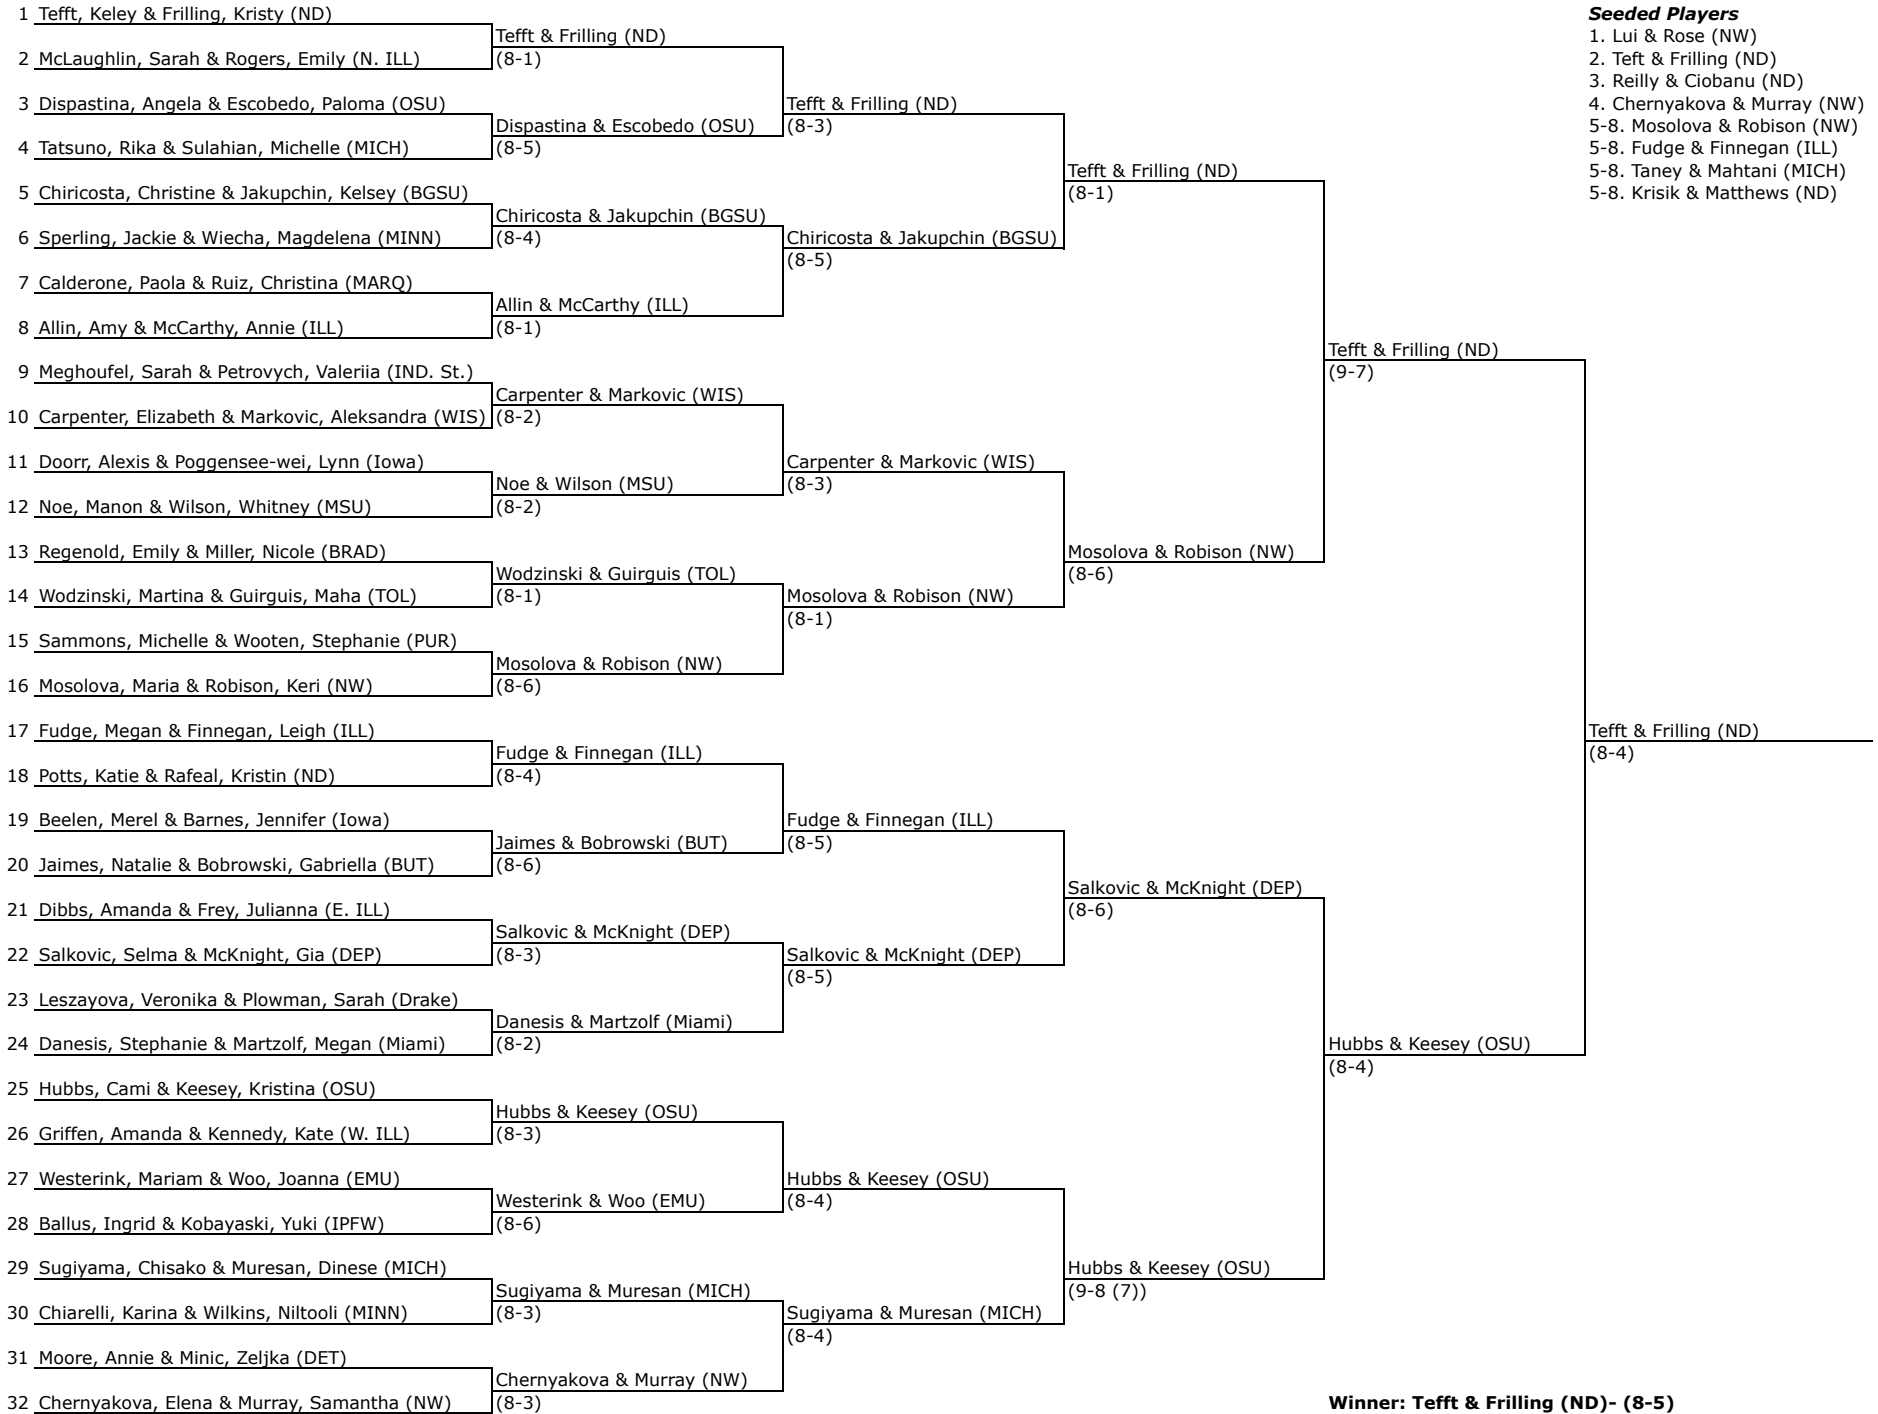

**Doubles Main Draw**

**First Round**

**2nd Round**

**3rd Round**

**4th Round**

**Semi-Finals**

**Finals**

- Seeded Players**
1. Lui & Rose (NW)
  2. Teft & Frilling (ND)
  3. Reilly & Ciobanu (ND)
  4. Chernyakova & Murray (NW)
  - 5-8. Mosolova & Robison (NW)
  - 5-8. Fudge & Finnegan (ILL)
  - 5-8. Taney & Mahtani (MICH)
  - 5-8. Krisik & Matthews (ND)

**Winner: Tefft & Frilling (ND)- (8-5)**