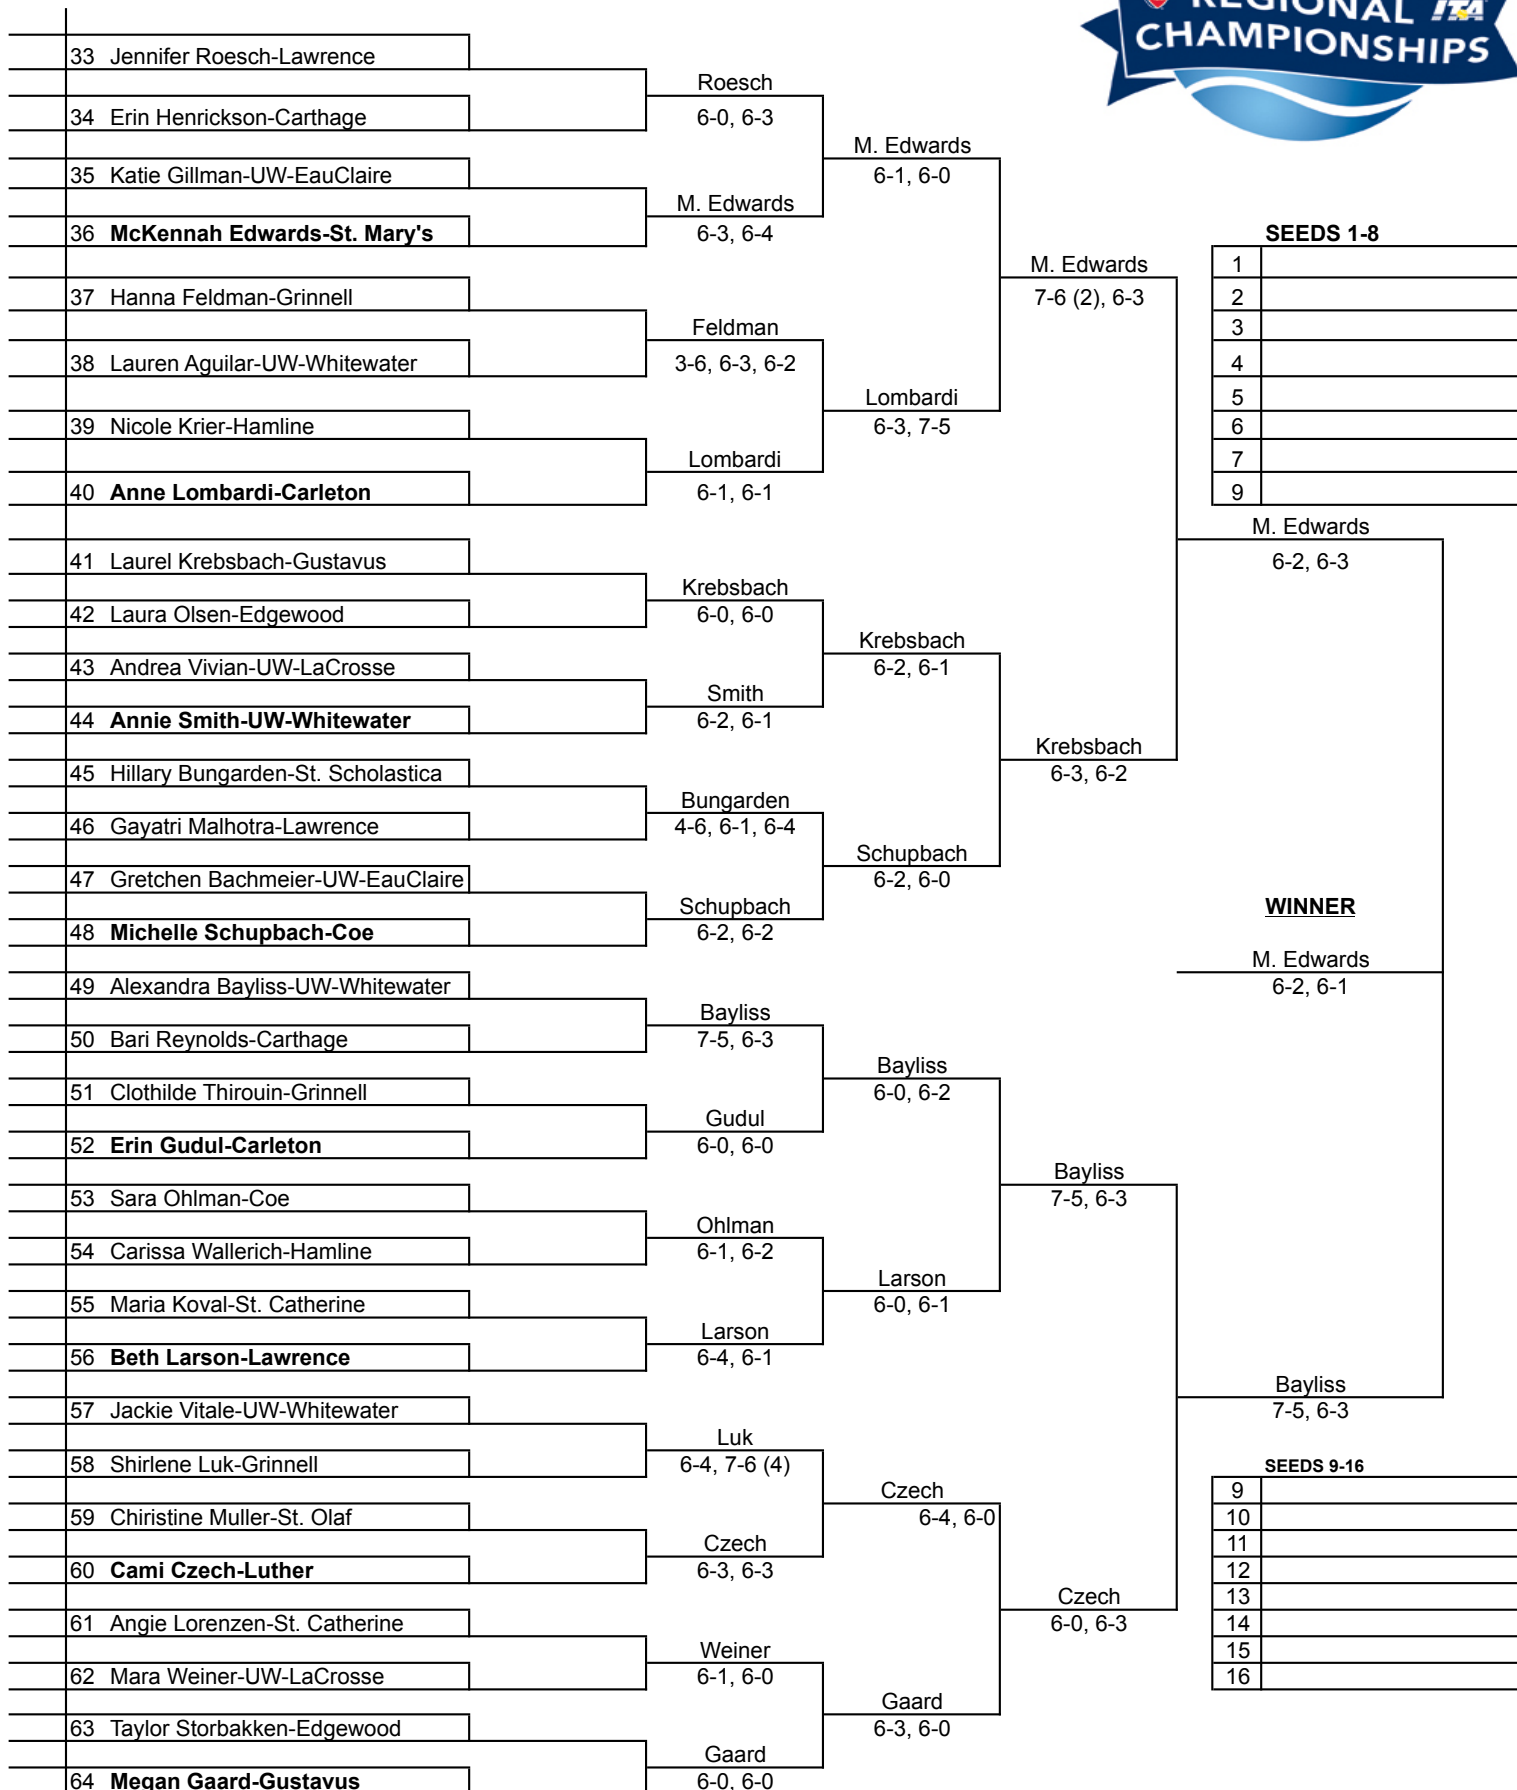

2011 USTA/ITA Midwest Regional Championships

Singles-Bottom Half

Hosted by Gustavus Adolphus College