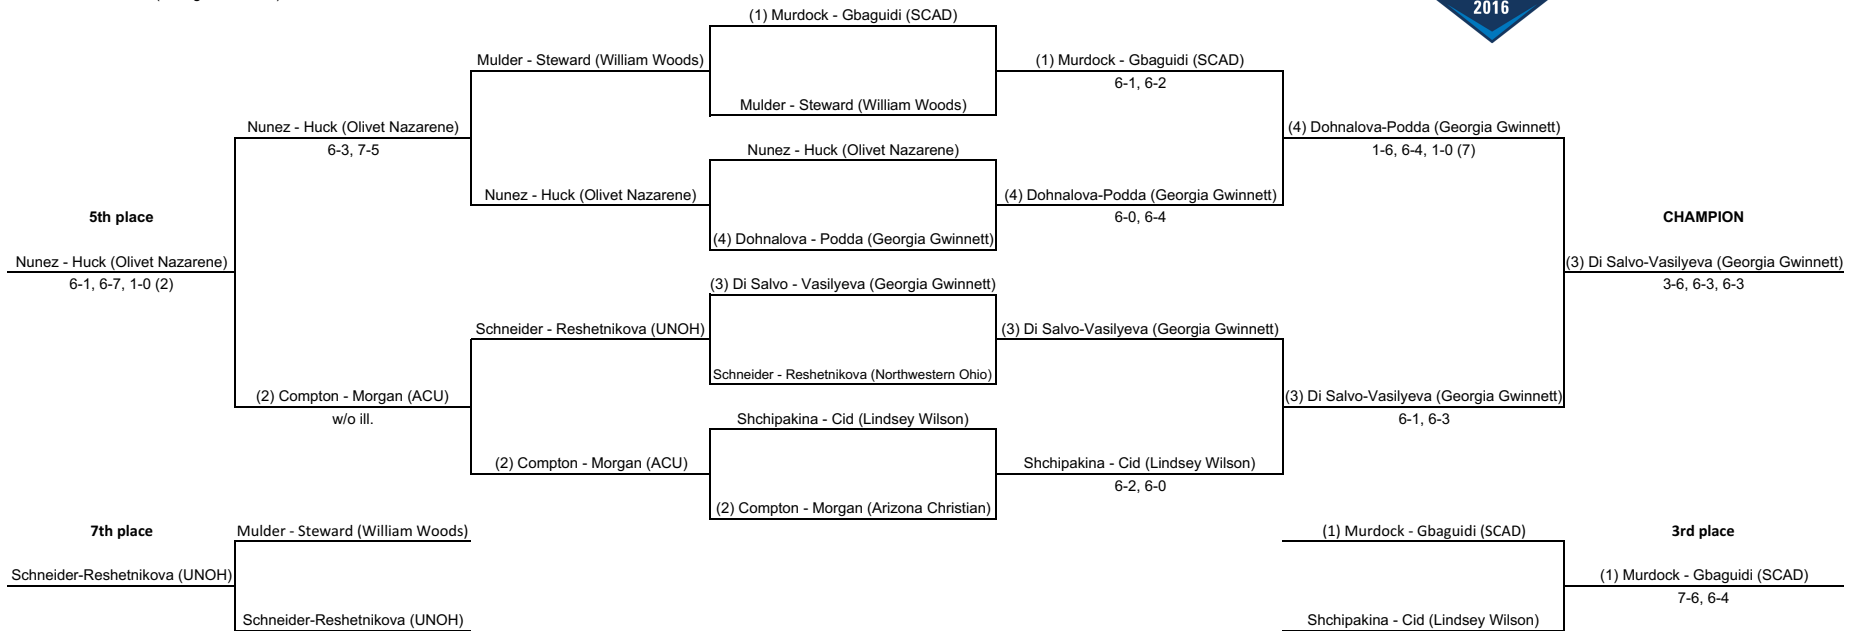

**Seeds**

1. Camille Gbaguidi (SCAD)
2. Chiara Di Salvo (Georgia Gwinnett)
3. Valeria Podda (Georgia Gwinnett)
4. Isabella Dale (Cumberlands)

**2016 ITA Oracle Cup (NAIA Women's Singles)**

**Seeds**

1. Murdock - Gbaguidi (SCAD)
2. Compton - Morgan (Arizona Christian)
3. Di Salvo - Vasilyeva (Georgia Gwinnett)
4. Dohnalova - Podda (Georgia Gwinnett)

**2016 ITA Oracle Cup (NAIA Women's Doubles)**