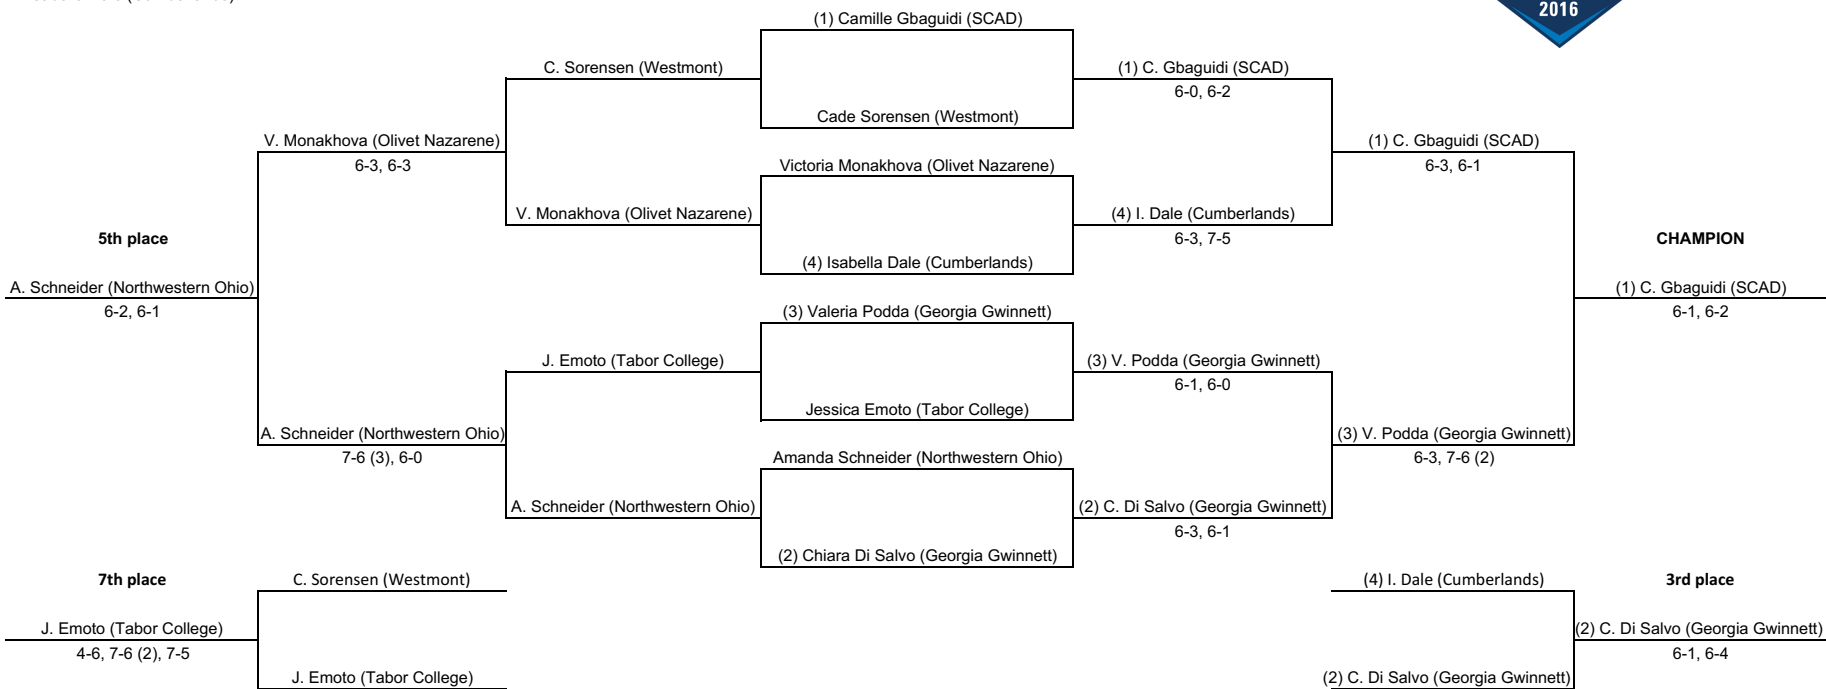

**Seeds**

1. Camille Gbaguidi (SCAD)
2. Chiara Di Salvo (Georgia Gwinnett)
3. Valeria Podda (Georgia Gwinnett)
4. Isabella Dale (Cumberlands)

**2016 ITA Oracle Cup (NAIA Women's Singles)**

**Seeds**

1. Murdock - Gbaguidi (SCAD)
2. Compton - Morgan (Arizona Christian)
3. Di Salvo - Vasilyeva (Georgia Gwinnett)
4. Dohnalova - Podda (Georgia Gwinnett)

**2016 ITA Oracle Cup (NAIA Women's Doubles)**