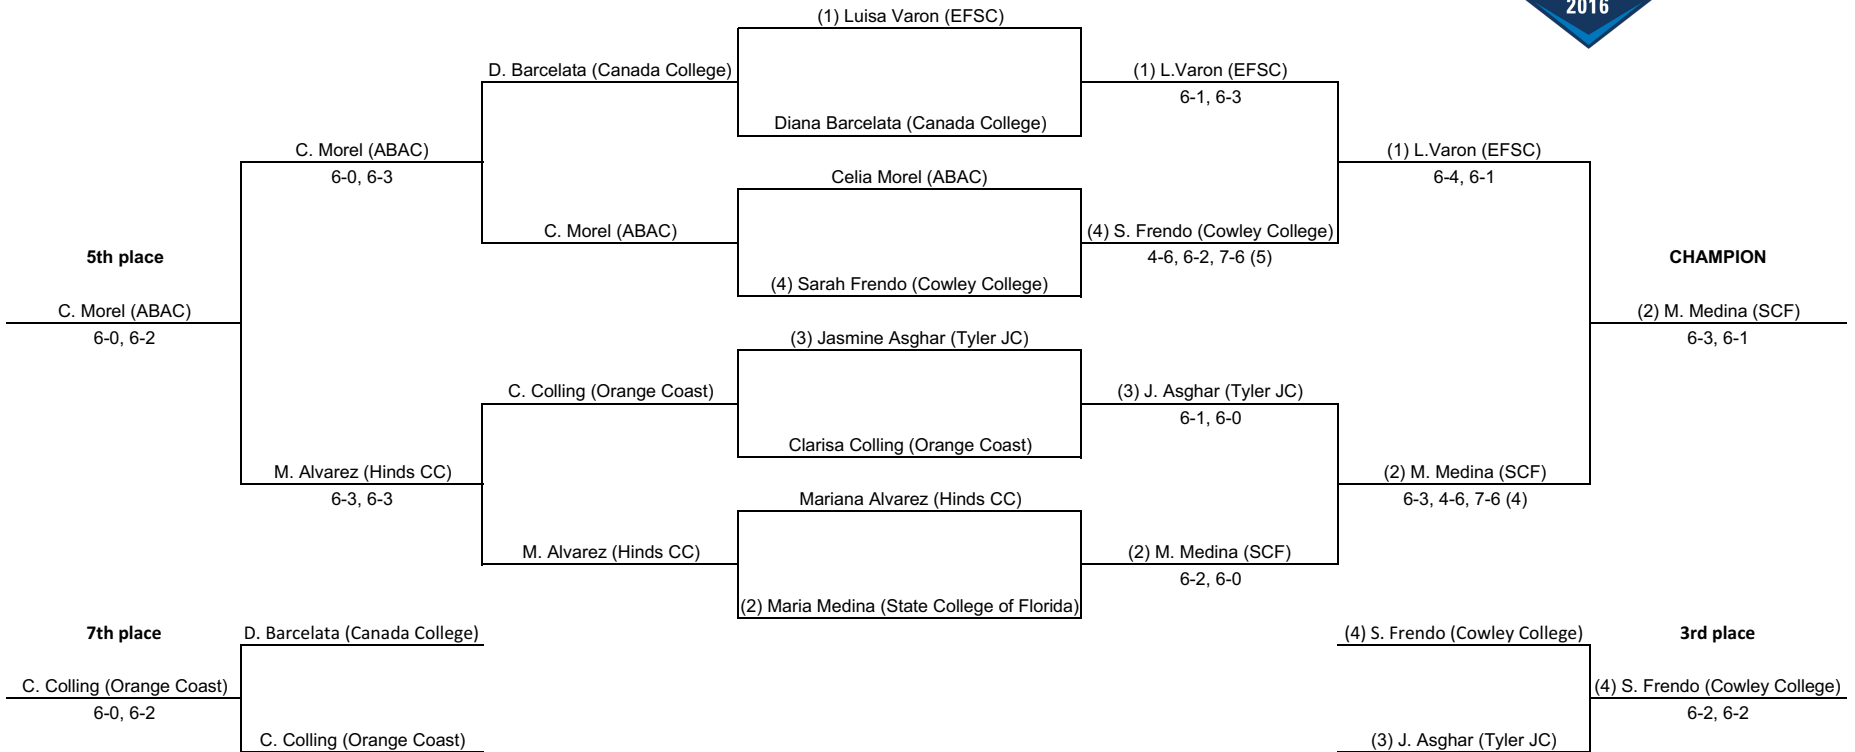

**Seeds**

1. Luisa Varon (EFSC)
2. Maria Medina (State College of Florida)
3. Jasmine Asghar (Tyler JC)
4. Sarah Frendo (Cowley College)

**2016 ITA Oracle Cup (JUCO Women's Singles)**

**Seeds**

1. Karcher - Varon (EFSC)
2. Medina - Sergheeva (State College of Florida)
3. Asghar - Garibal (Tyler JC)
4. Bermudez - Rodrigues (Seward)

**2016 ITA Oracle Cup (JUCO Women's Doubles)**