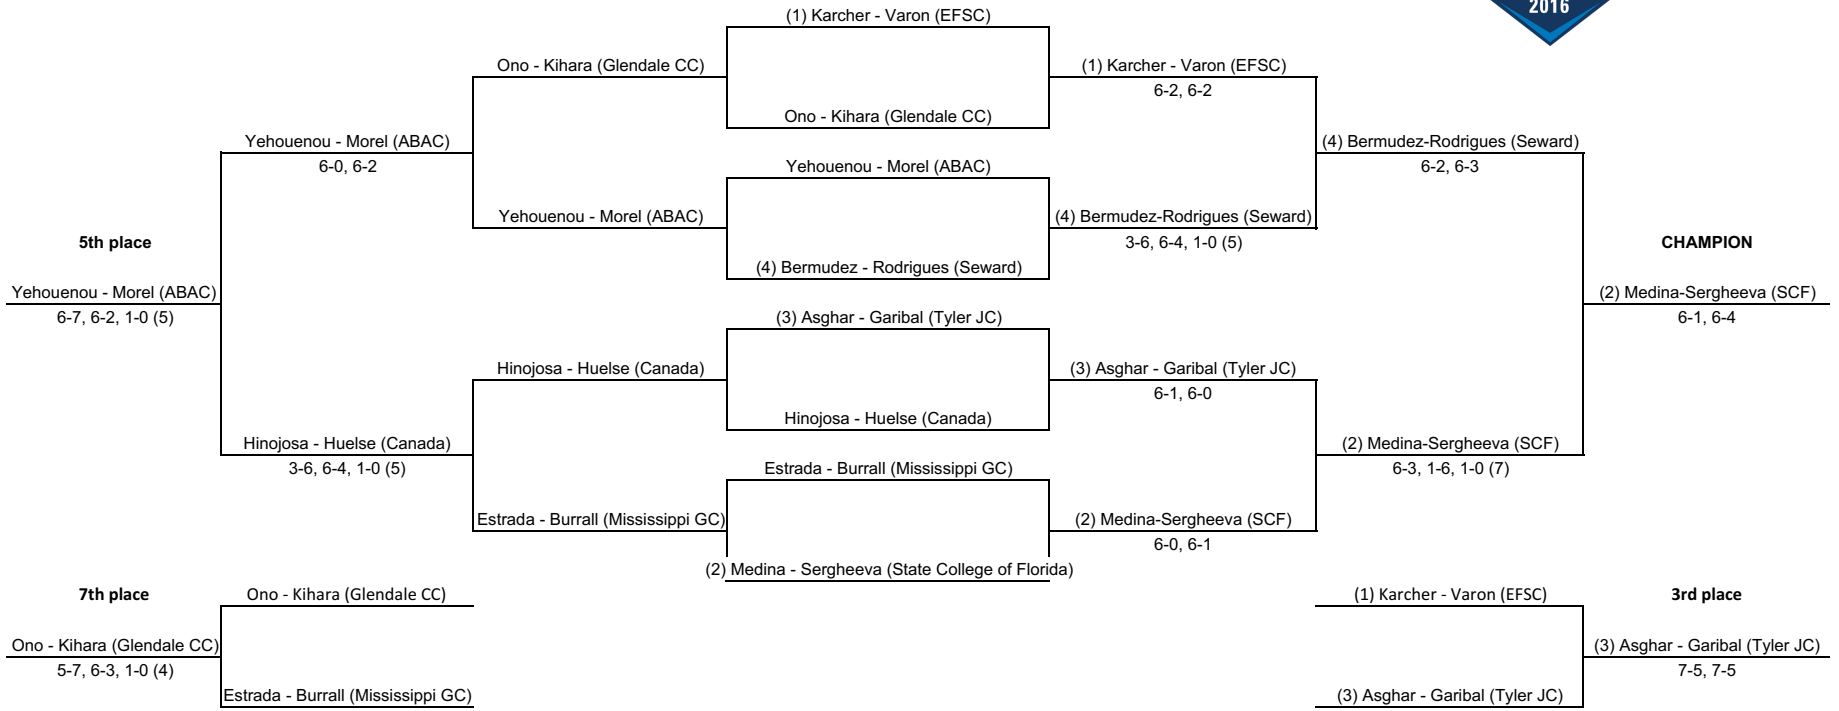

**Seeds**

1. Luisa Varon (EFSC)
2. Maria Medina (State College of Florida)
3. Jasmine Asghar (Tyler JC)
4. Sarah Frendo (Cowley College)

**2016 ITA Oracle Cup (JUCO Women's Singles)**

**Seeds**

1. Karcher - Varon (EFSC)
2. Medina - Sergheeva (State College of Florida)
3. Asghar - Garibal (Tyler JC)
4. Bermudez - Rodrigues (Seward)

**2016 ITA Oracle Cup (JUCO Women's Doubles)**