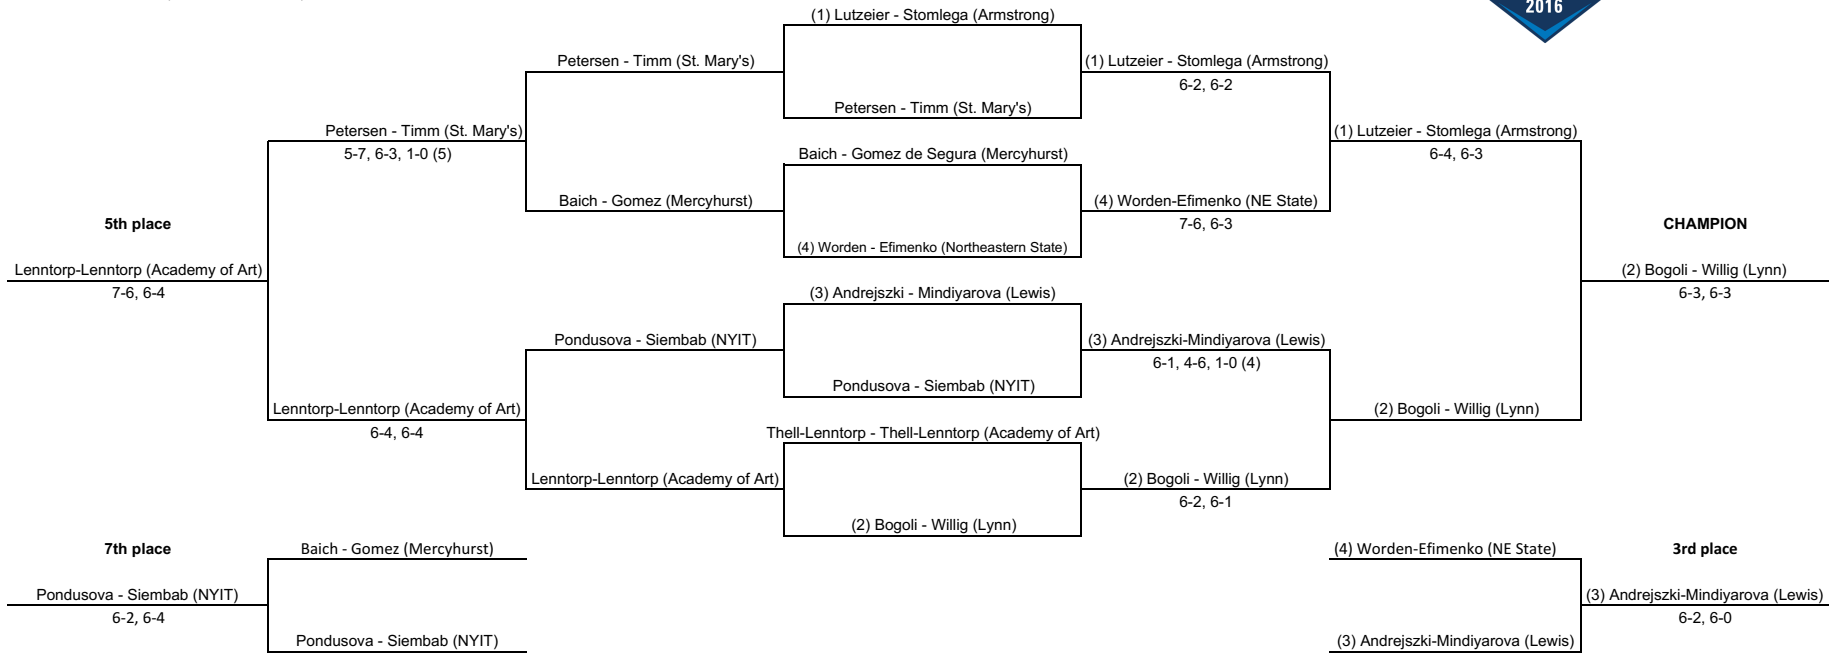

**Seeds**

1. Lena Lutzeier (Armstrong)
2. Diana Bogoli (Lynn)
3. Saoia Gomez de Segura (Mercyhurst)
4. Jensyn Warren (Sonoma State)

**2016 ITA Oracle Cup (Division II Women's Singles)**

**Seeds**

1. Lutzeier - Stomlega (Armstrong)
2. Bogoli - Willig (Lynn)
3. Andrejszki - Mindiyarova (Lewis)
4. Worden - Efimenko (Northeastern State)

**2016 ITA Oracle Cup (Division II Women's Doubles)**