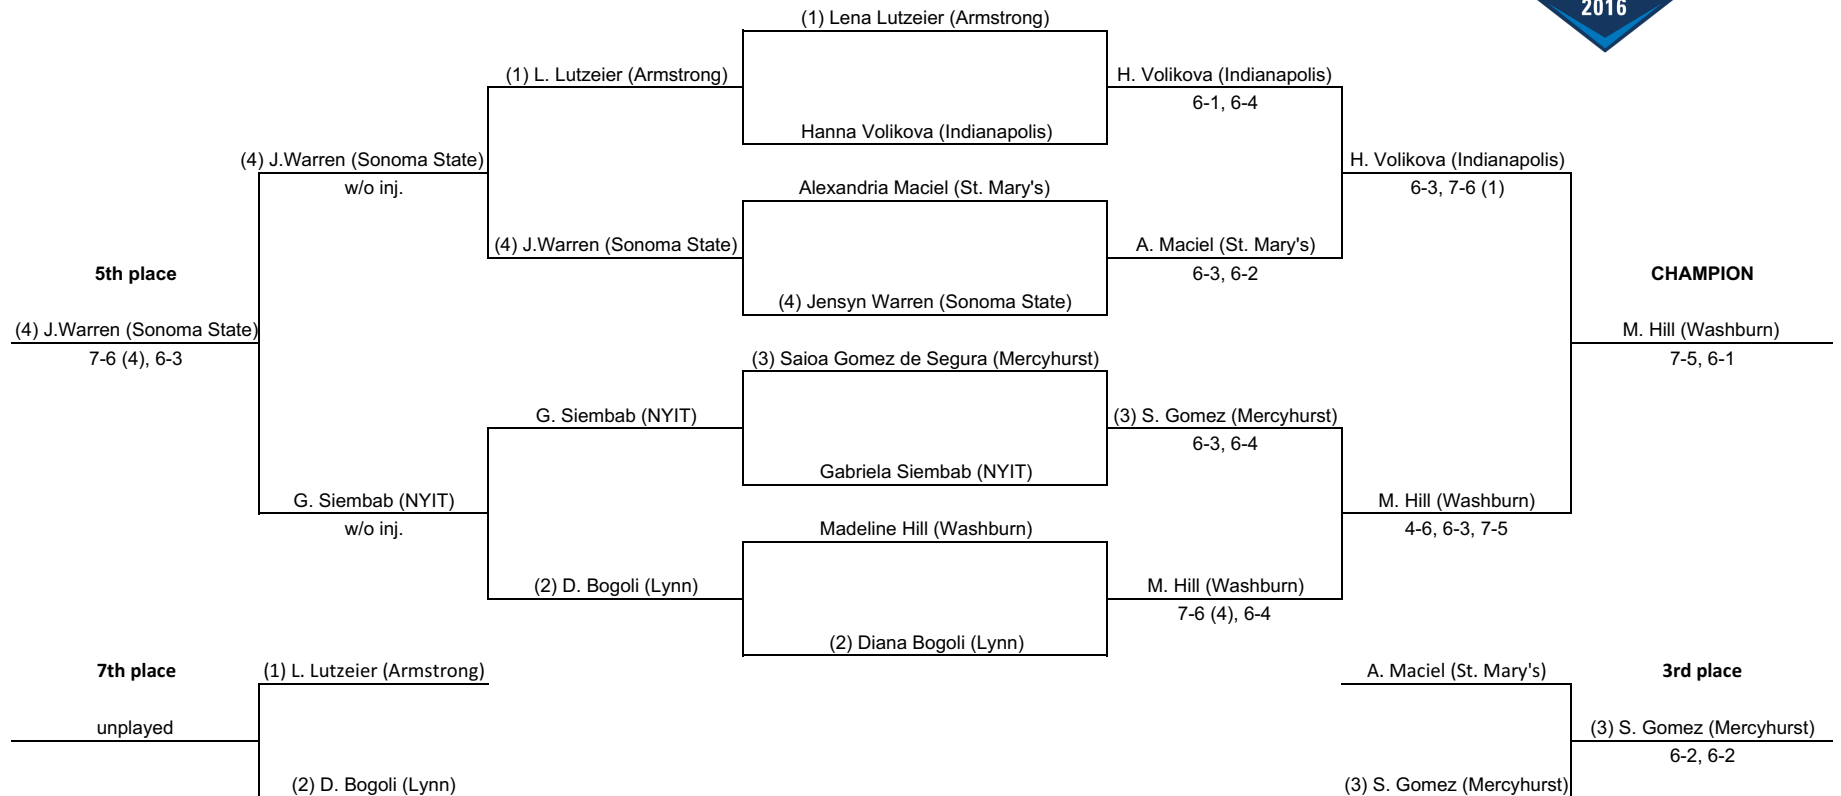

**Seeds**

1. Lena Lutzeier (Armstrong)
2. Diana Bogoli (Lynn)
3. Saoia Gomez de Segura (Mercyhurst)
4. Jensyn Warren (Sonoma State)

**2016 ITA Oracle Cup (Division II Women's Singles)**

**Seeds**

1. Lutzeier - Stomlega (Armstrong)
2. Bogoli - Willig (Lynn)
3. Andrejszki - Mindiyarova (Lewis)
4. Worden - Efimenko (Northeastern State)

**2016 ITA Oracle Cup (Division II Women's Doubles)**